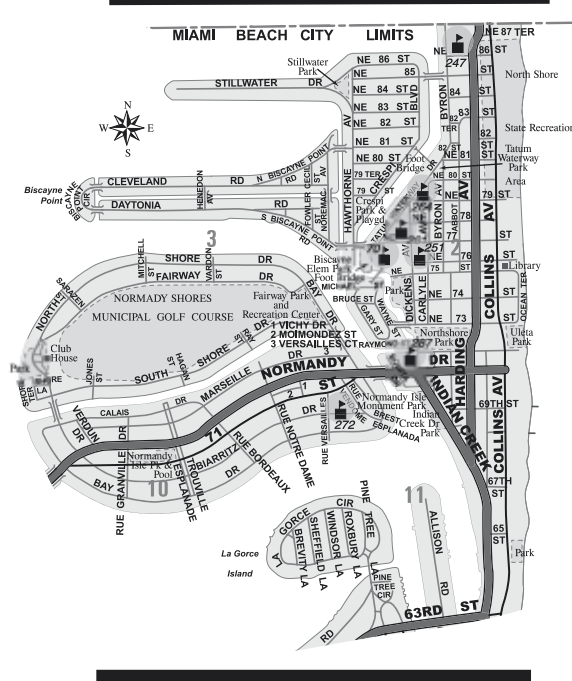

**THIS FARE INCLUDES ALL CHARGES**  
(including tolls and \$2 surcharge)  
*\*Gratuity not included*

**ZONE 1 - \$52.00**

Northern Boundary:  
Dade/Broward County Line

Southern Boundary:  
Haulover Beach Park (North)

**THIS FARE INCLUDES ALL CHARGES**  
(including tolls and \$2 surcharge)  
*\*Gratuity not included*

**ZONE 2 - \$43.00**

Northern Boundary:  
Haulover Beach Park (North)

Southern Boundary:  
87th Terrace

**THIS FARE INCLUDES ALL CHARGES**  
(including tolls and \$2 surcharge)  
*\*Gratuity not included*

**ZONE 3 - \$37.00**

Northern Boundary:  
87th Terrace

Southern Boundary:  
63rd Street

**THIS FARE INCLUDES ALL CHARGES**  
(including tolls and \$2 surcharge)  
*\*Gratuity not included*

**ZONE 4 - \$32.00**

Northern Boundary:  
63rd Street

Southern Boundary:  
US Government Cut and the MacArthur Causeway

**THIS FARE INCLUDES ALL CHARGES**  
(including tolls and \$2 surcharge)  
*\*Gratuity not included*