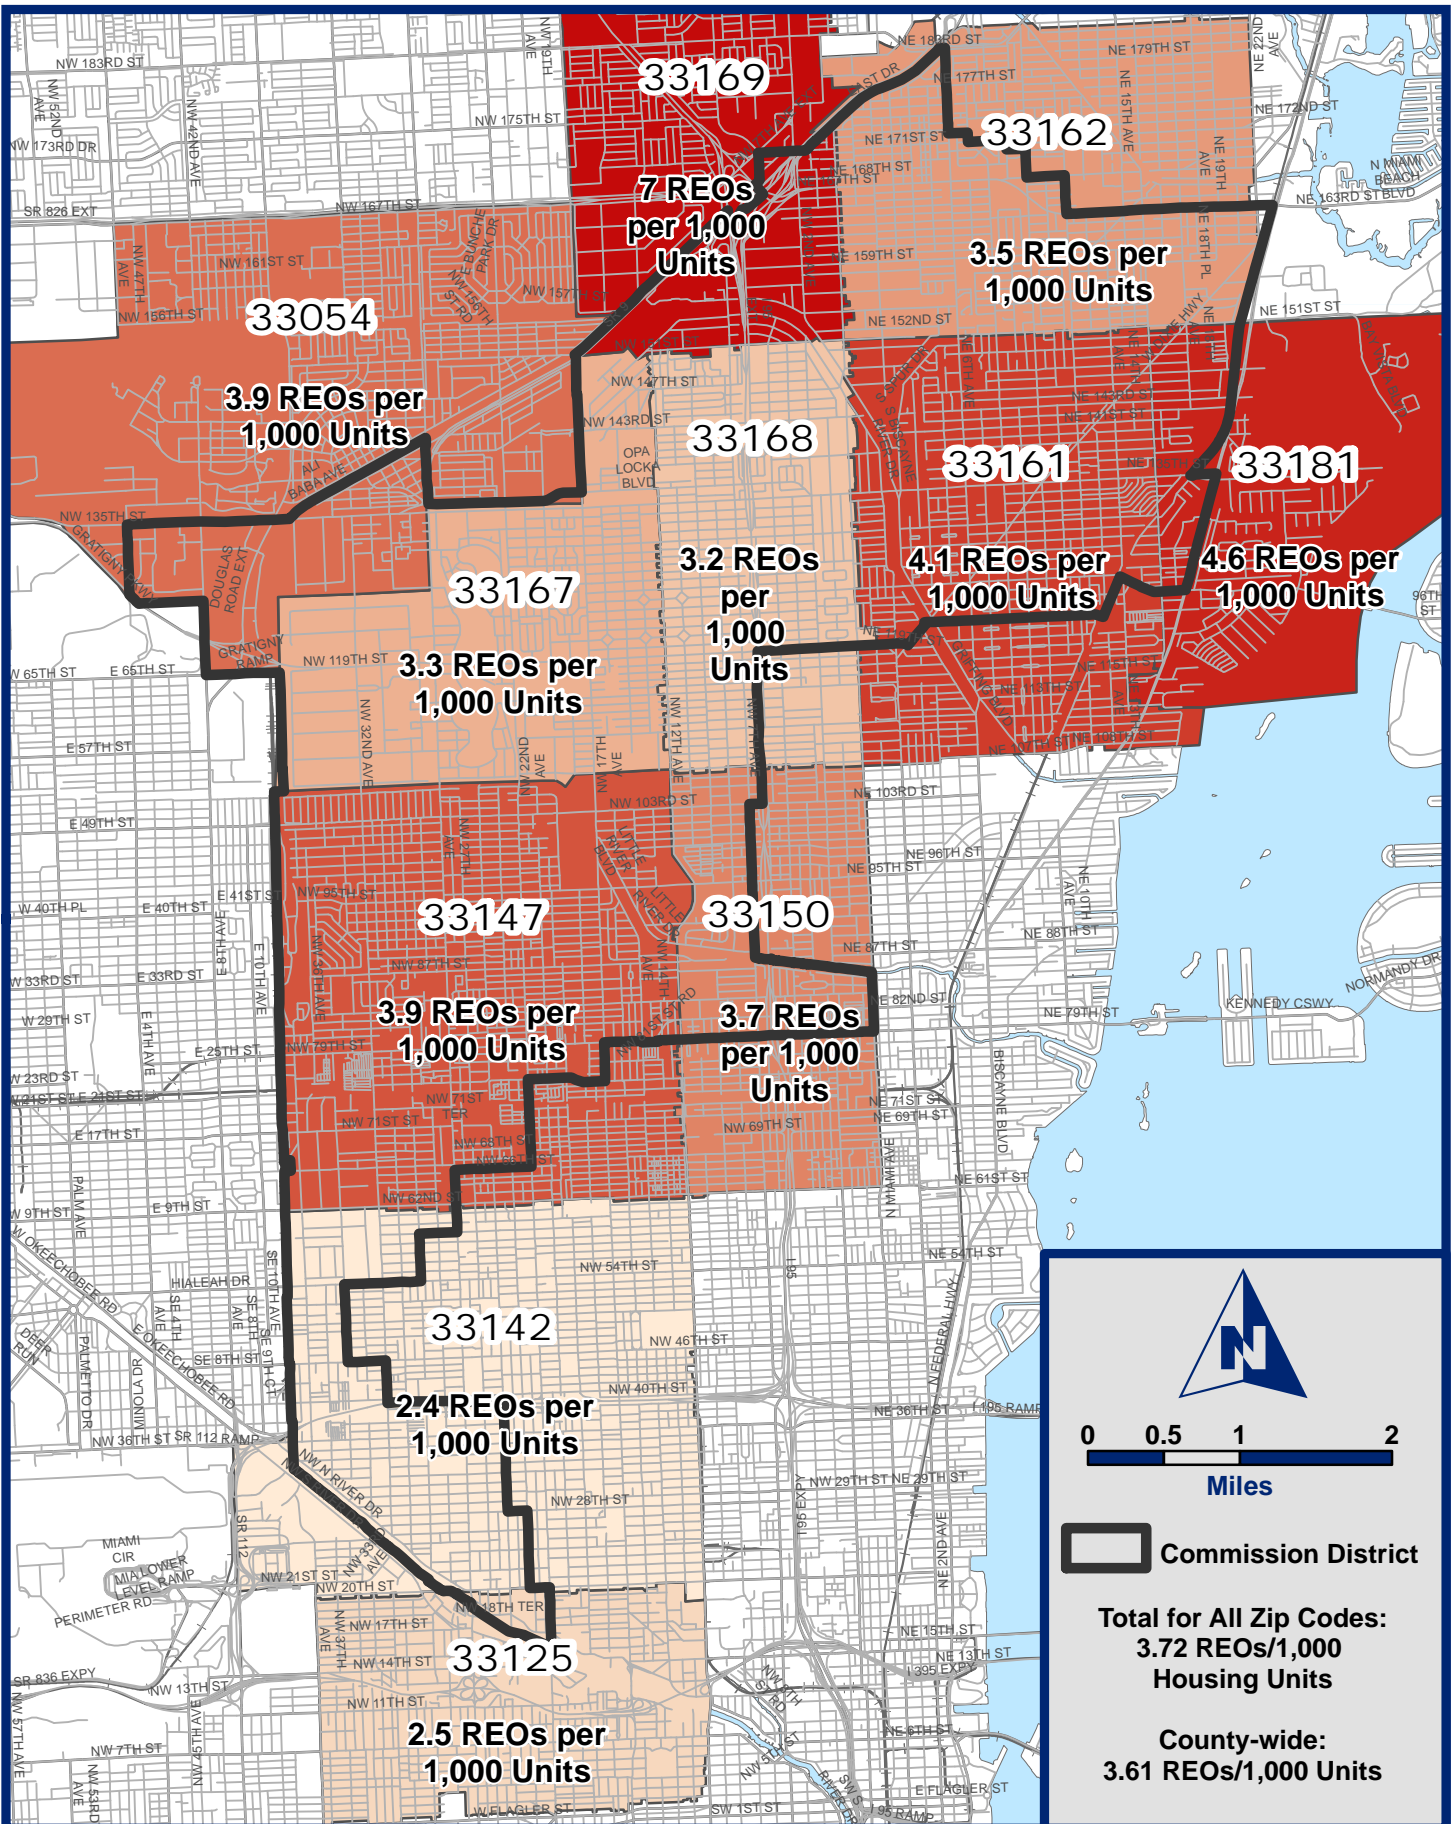

# 2013-Q1 REO Foreclosures by Zip Code - District 2

Data Source: RealtyTrac;  
Department of Regulatory & Economic Resources Economic Policy and Analysis Unit.