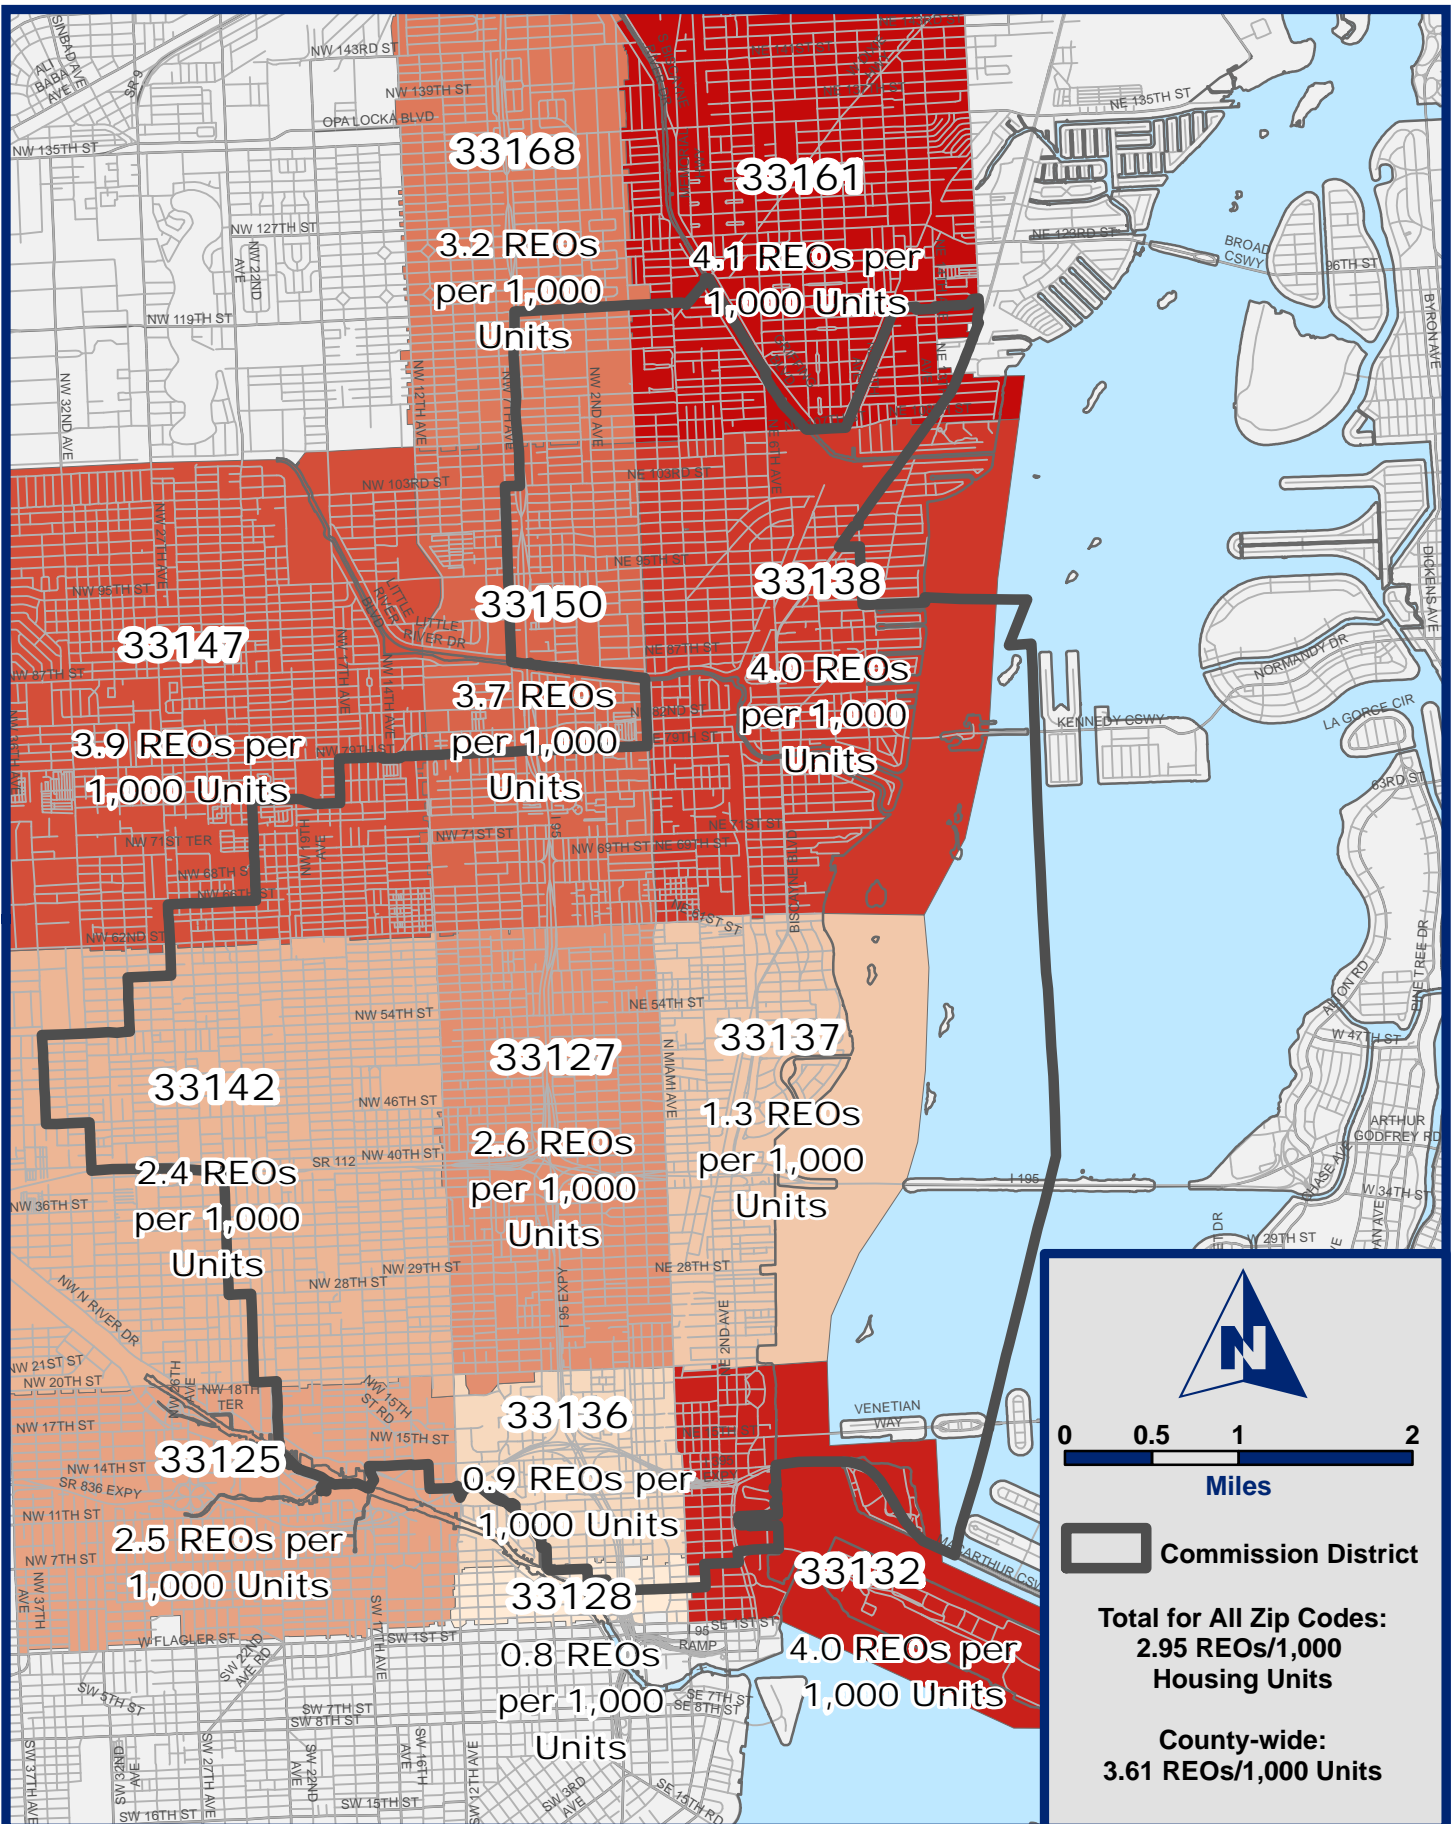

# 2013-Q1 REO Foreclosures by Zip Code - District 3

Data Source: RealtyTrac;  
 Department of Regulatory & Economic Resources Economic Policy and Analysis Unit.