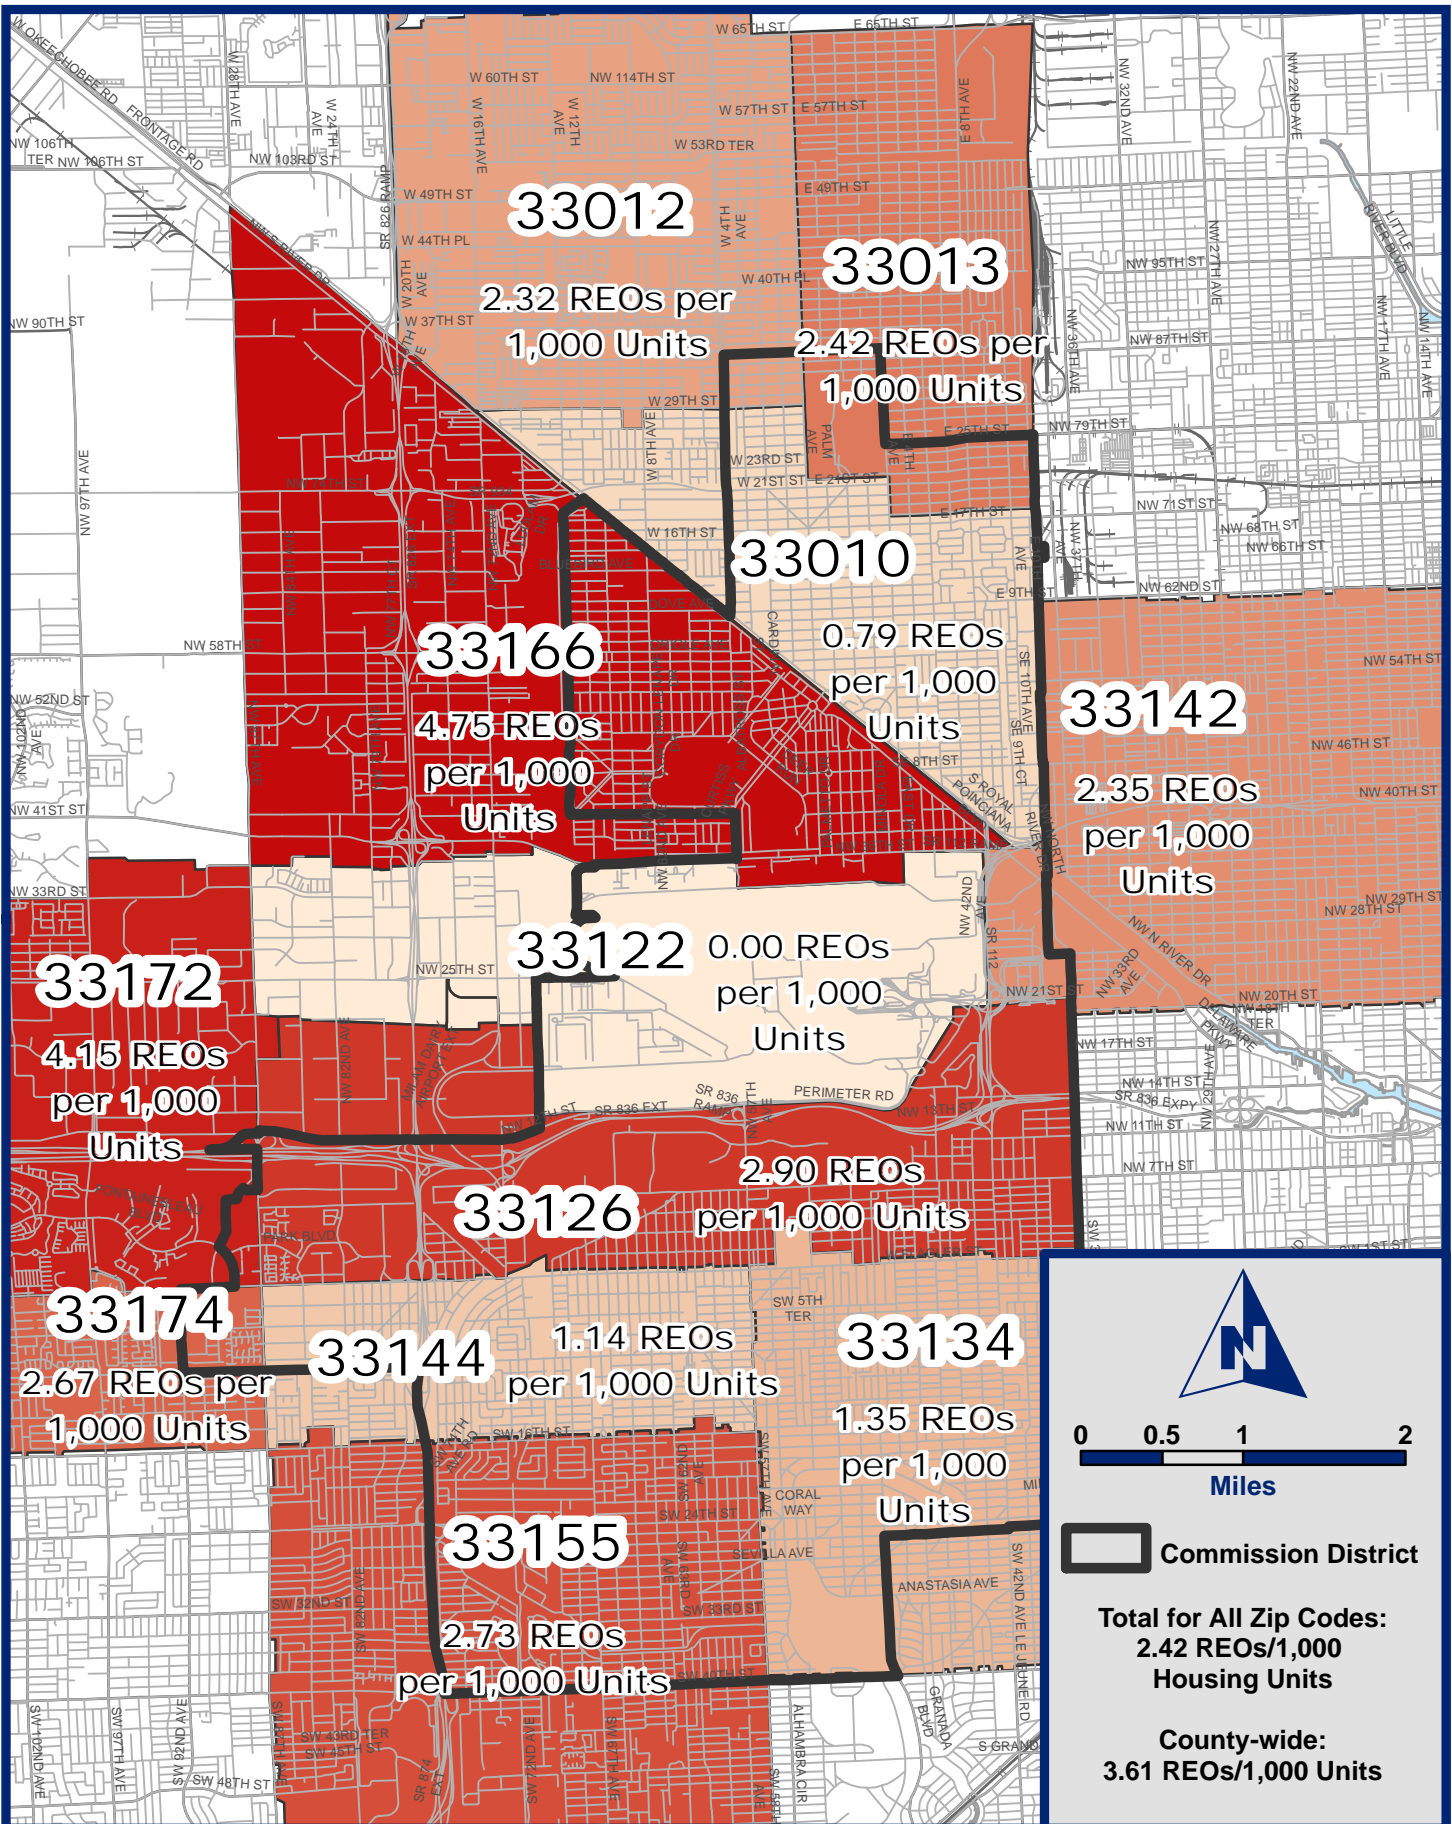

2013-Q1 REO Foreclosures by Zip Code - District 6

Data Source: RealtyTrac;
Department of Regulatory & Economic Resources Economic Policy and Analysis Unit.