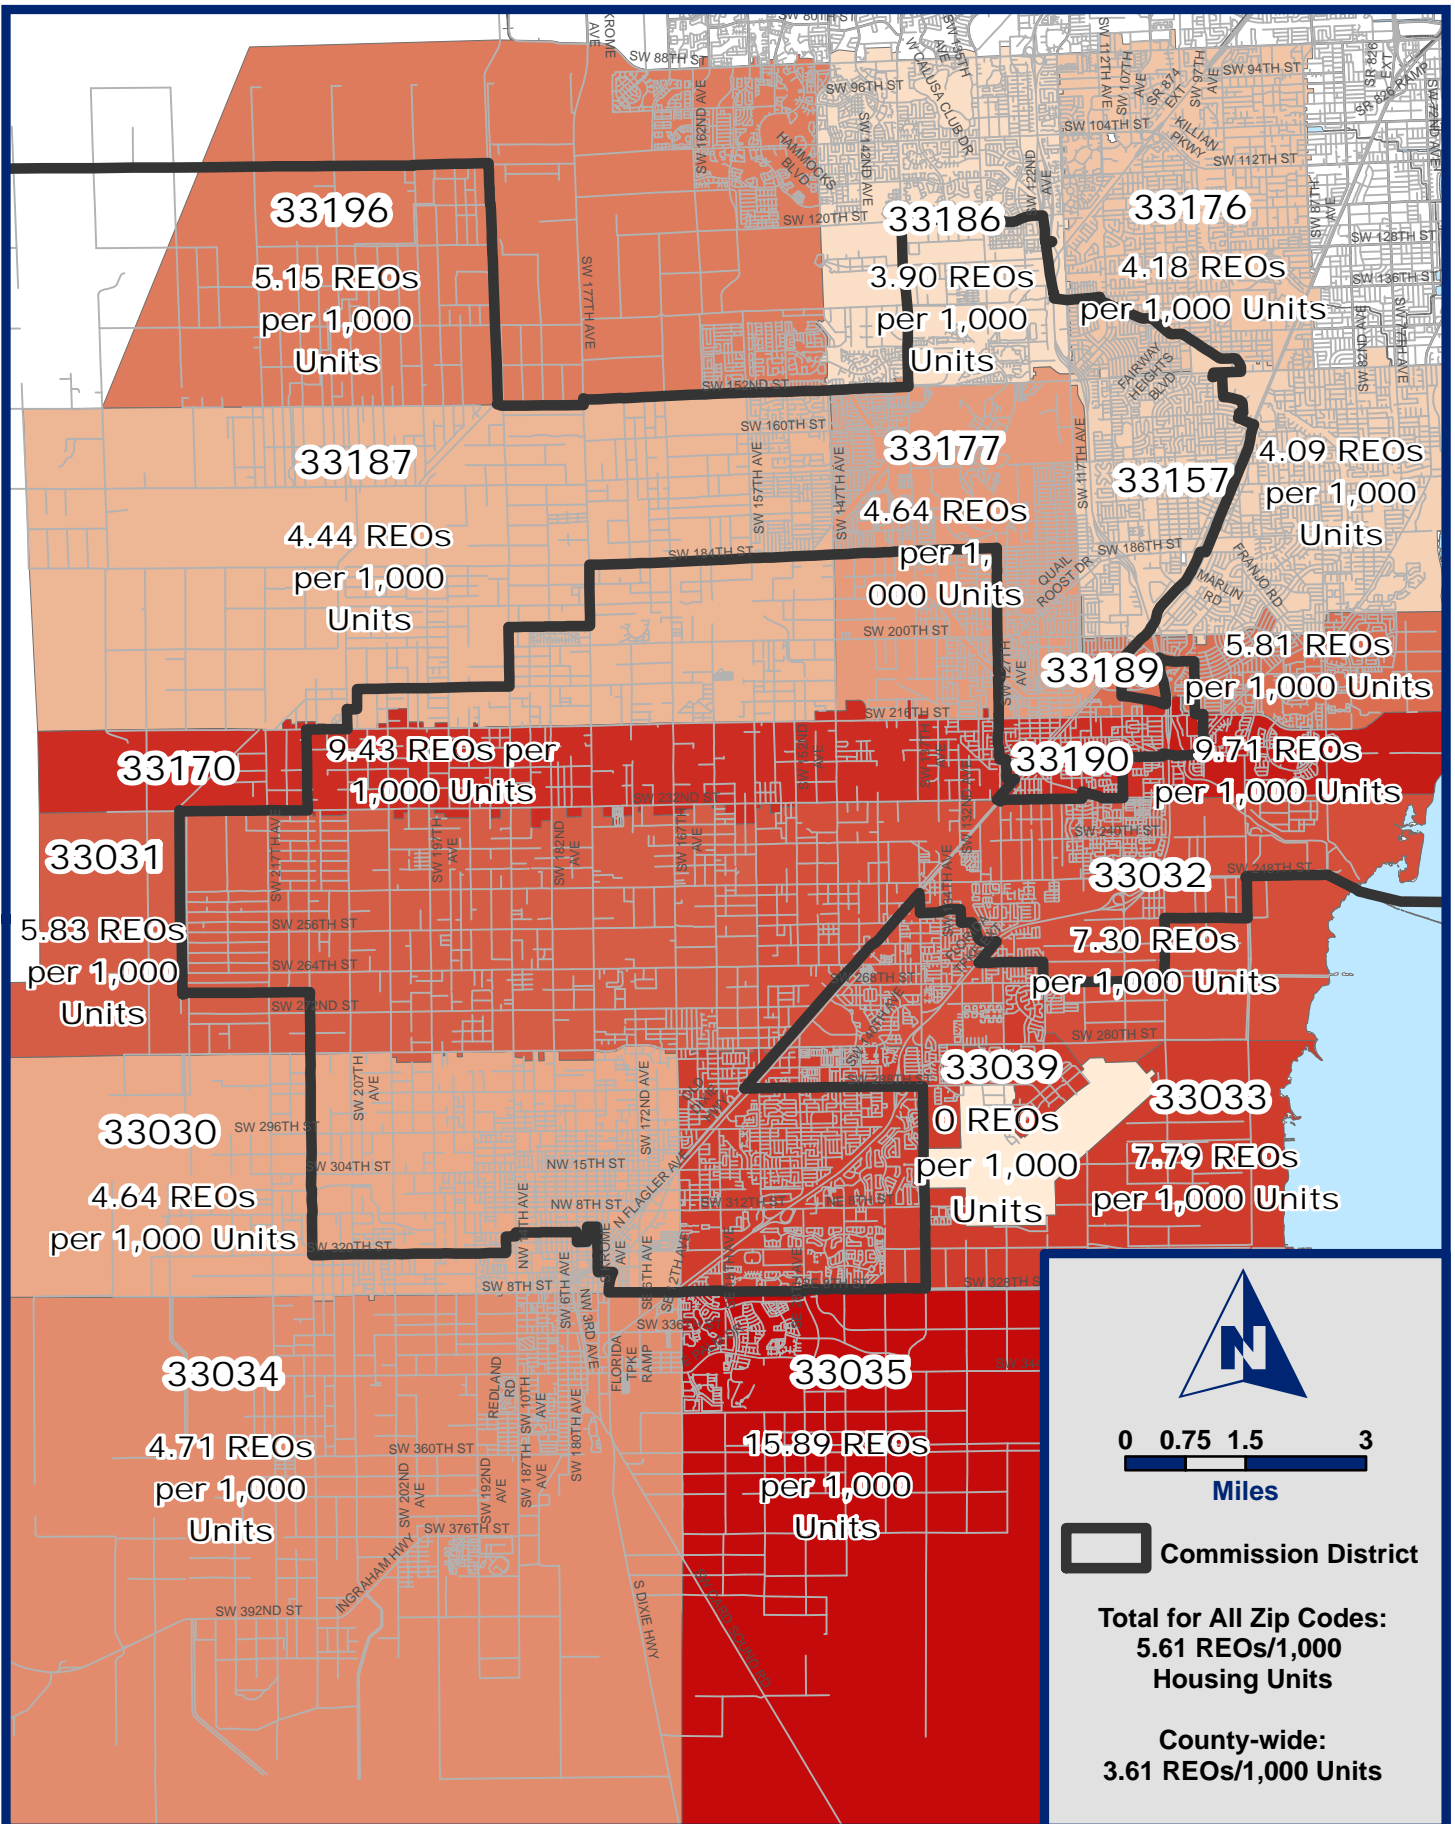

2013-Q1 REO Foreclosures by Zip Code - District 9

Data Source: RealtyTrac;
 Department of Regulatory & Economic Resources Economic Policy and Analysis Unit.