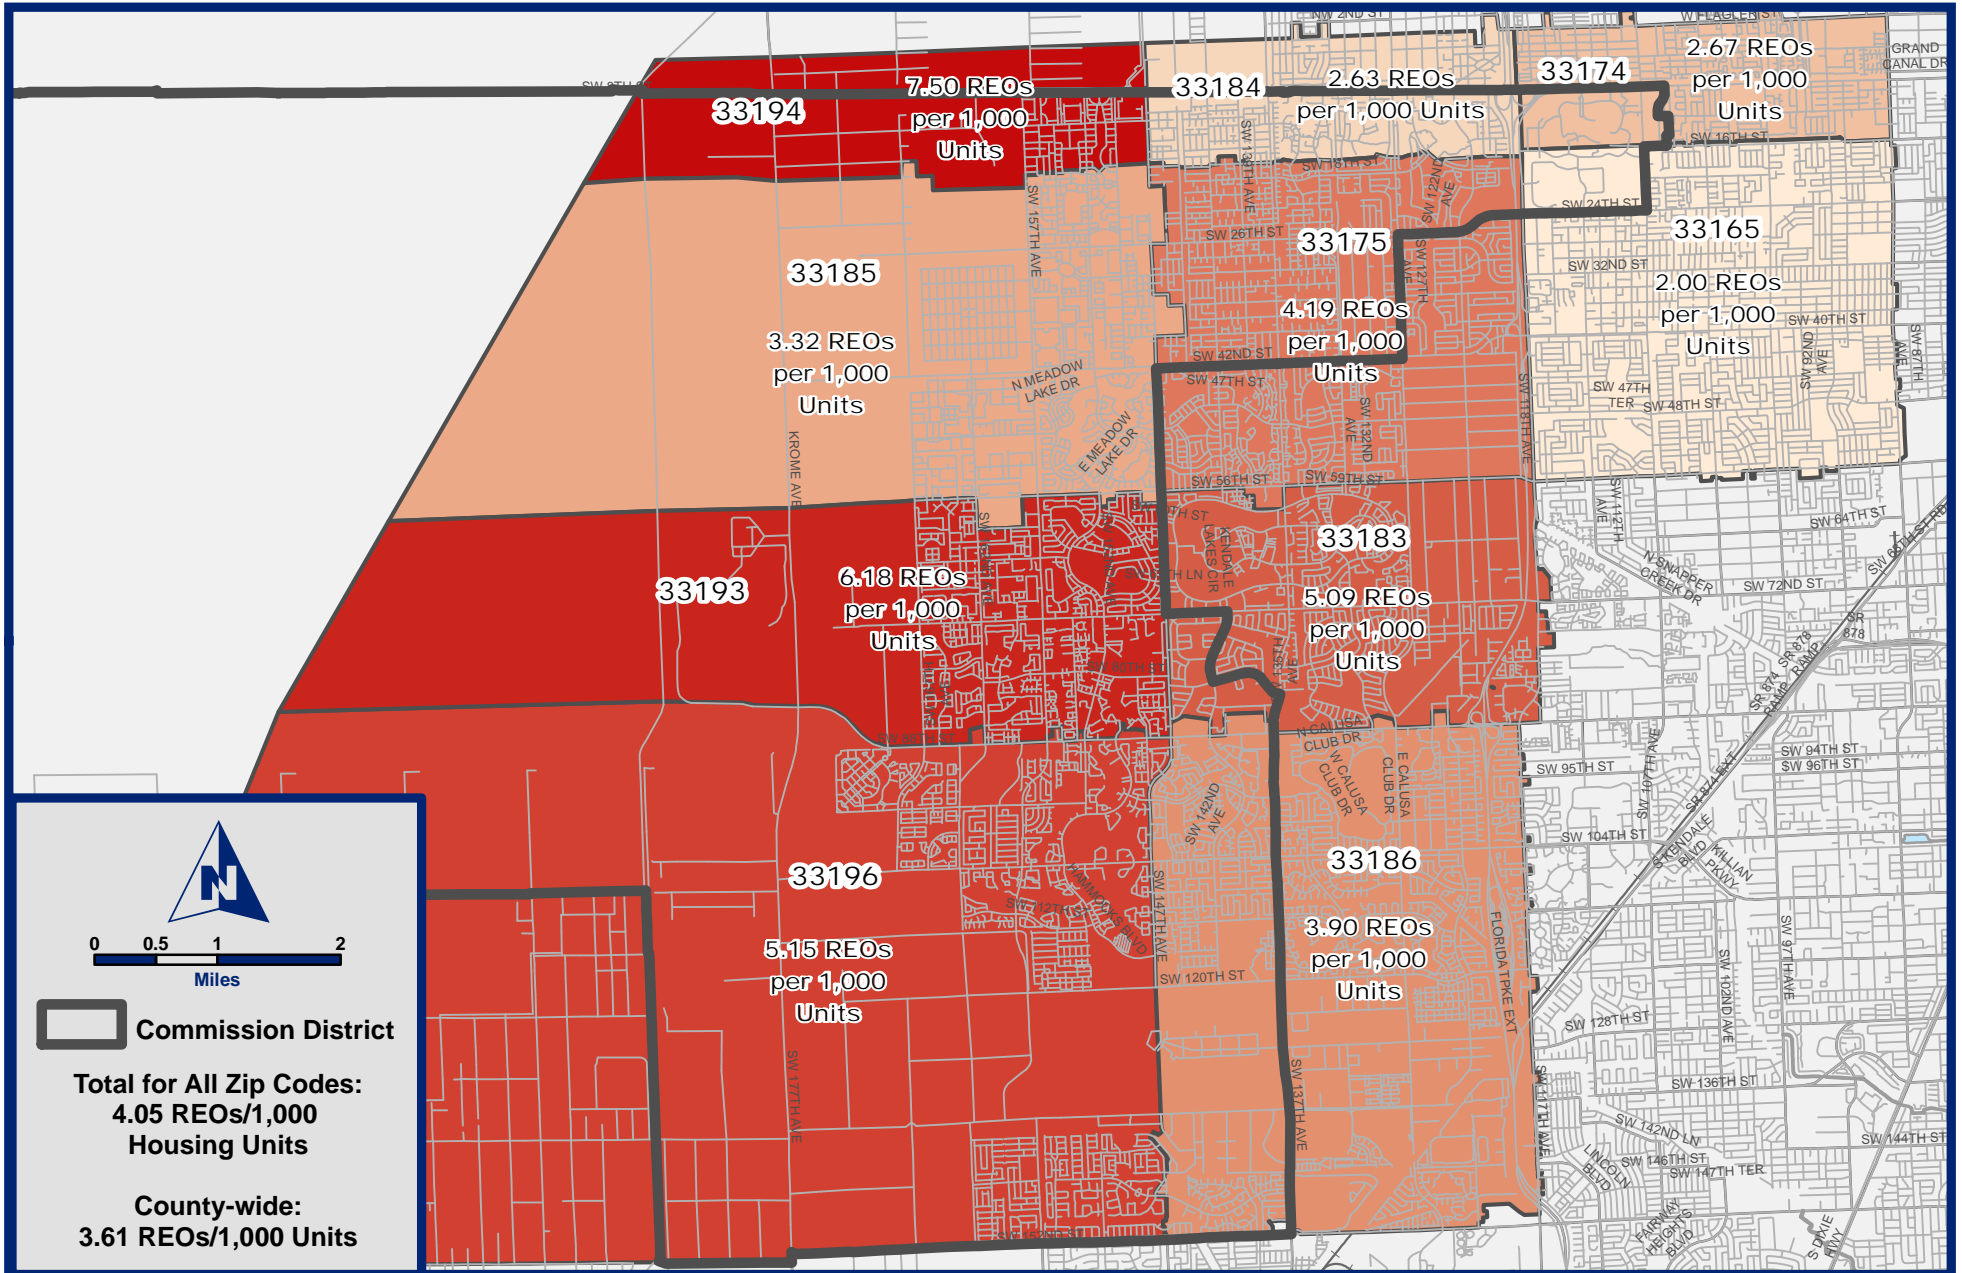

2013-Q1 REO Foreclosures by Zip Code - District 11

Data Source: RealtyTrac;
 Department of Regulatory & Economic Resources Economic Policy and Analysis Unit.