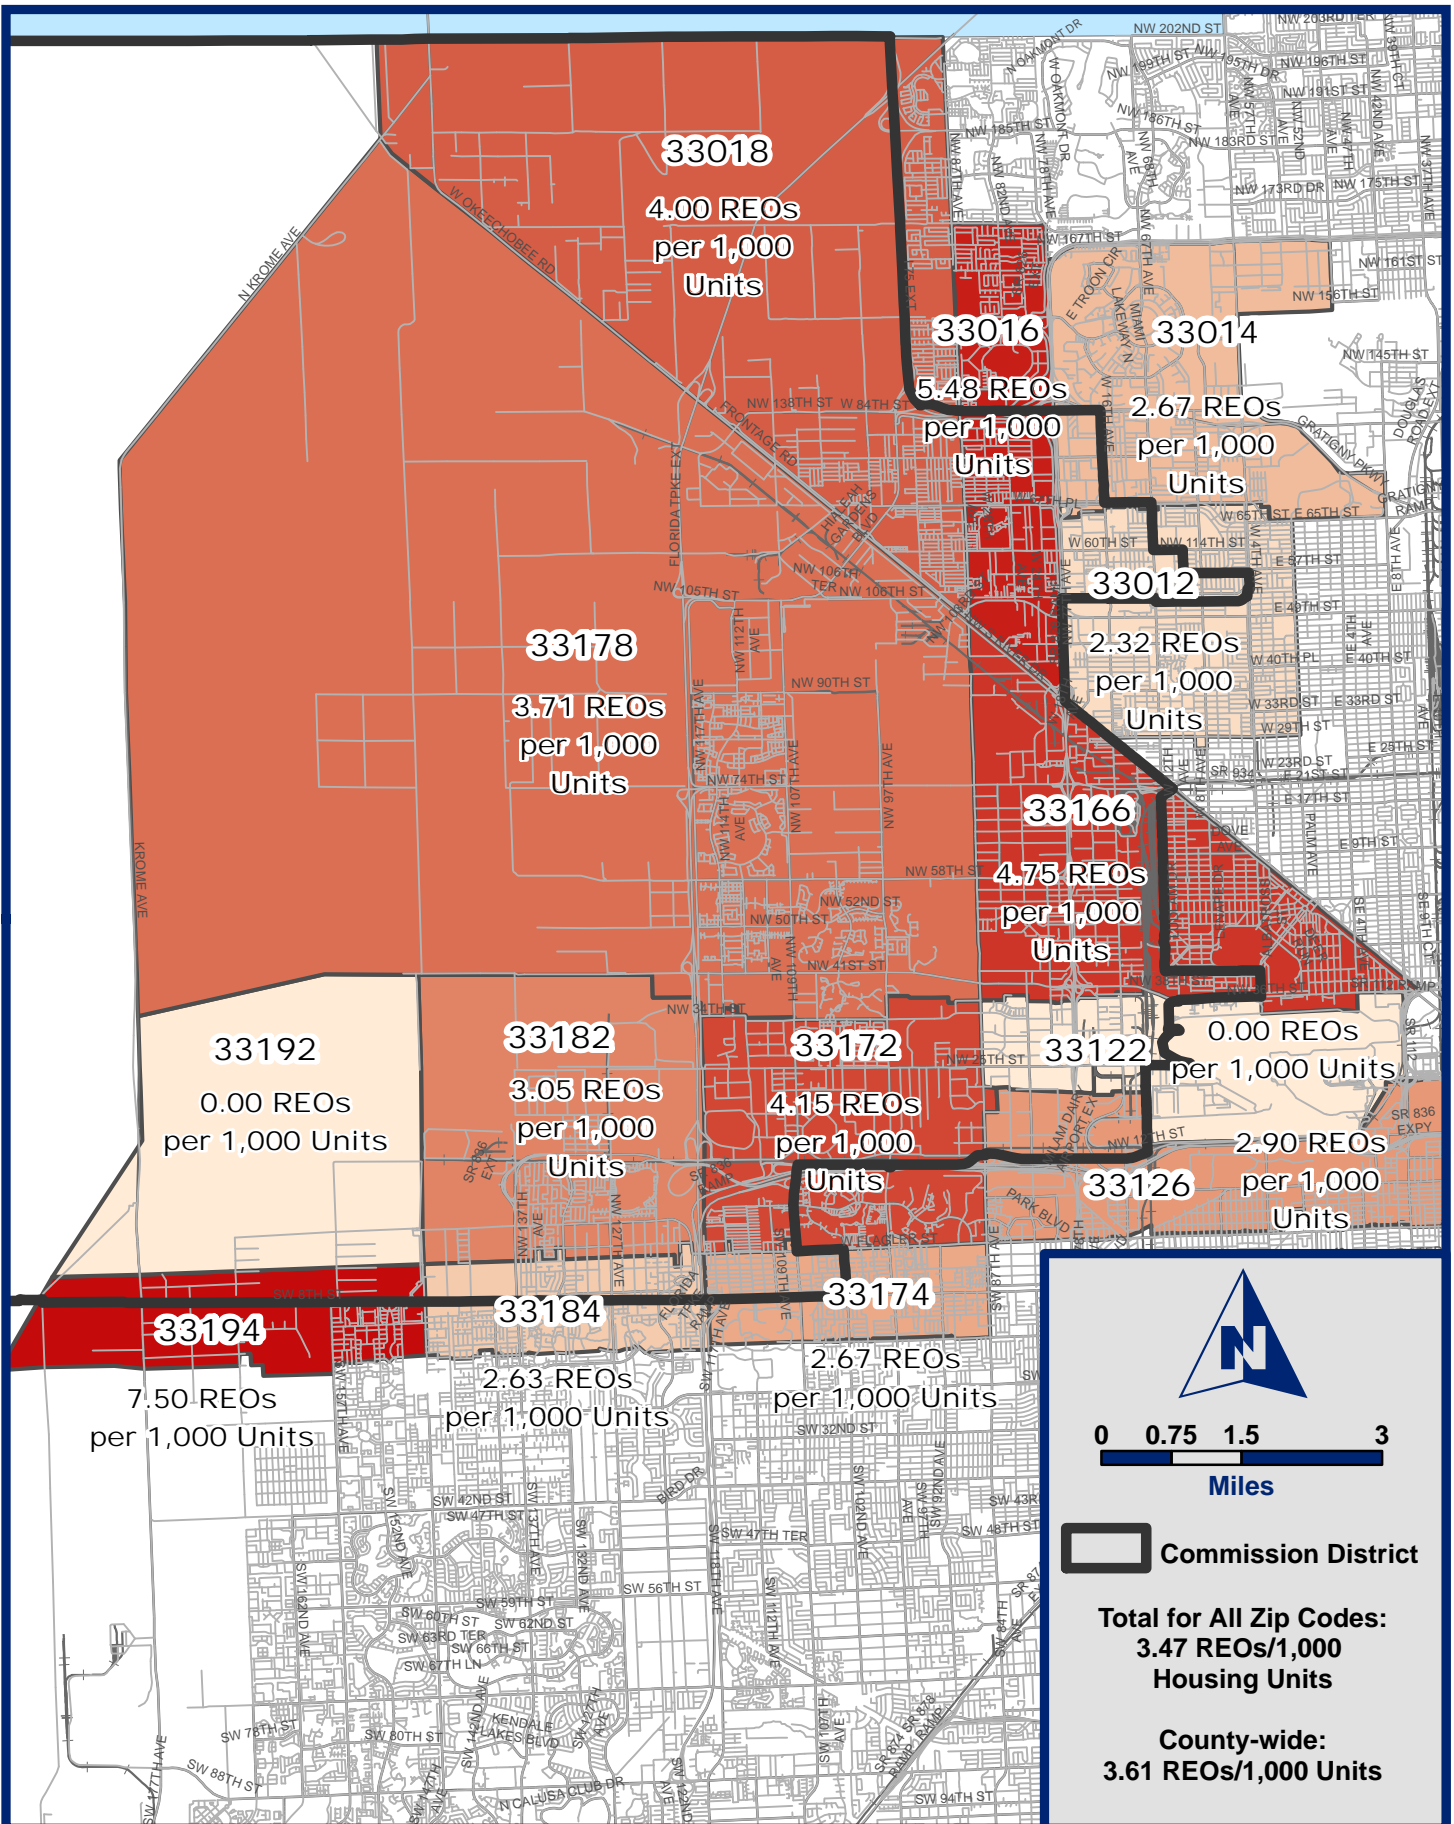

2013-Q1 REO Foreclosures by Zip Code - District 12

Data Source: RealtyTrac;
Department of Regulatory & Economic Resources Economic Policy and Analysis Unit.