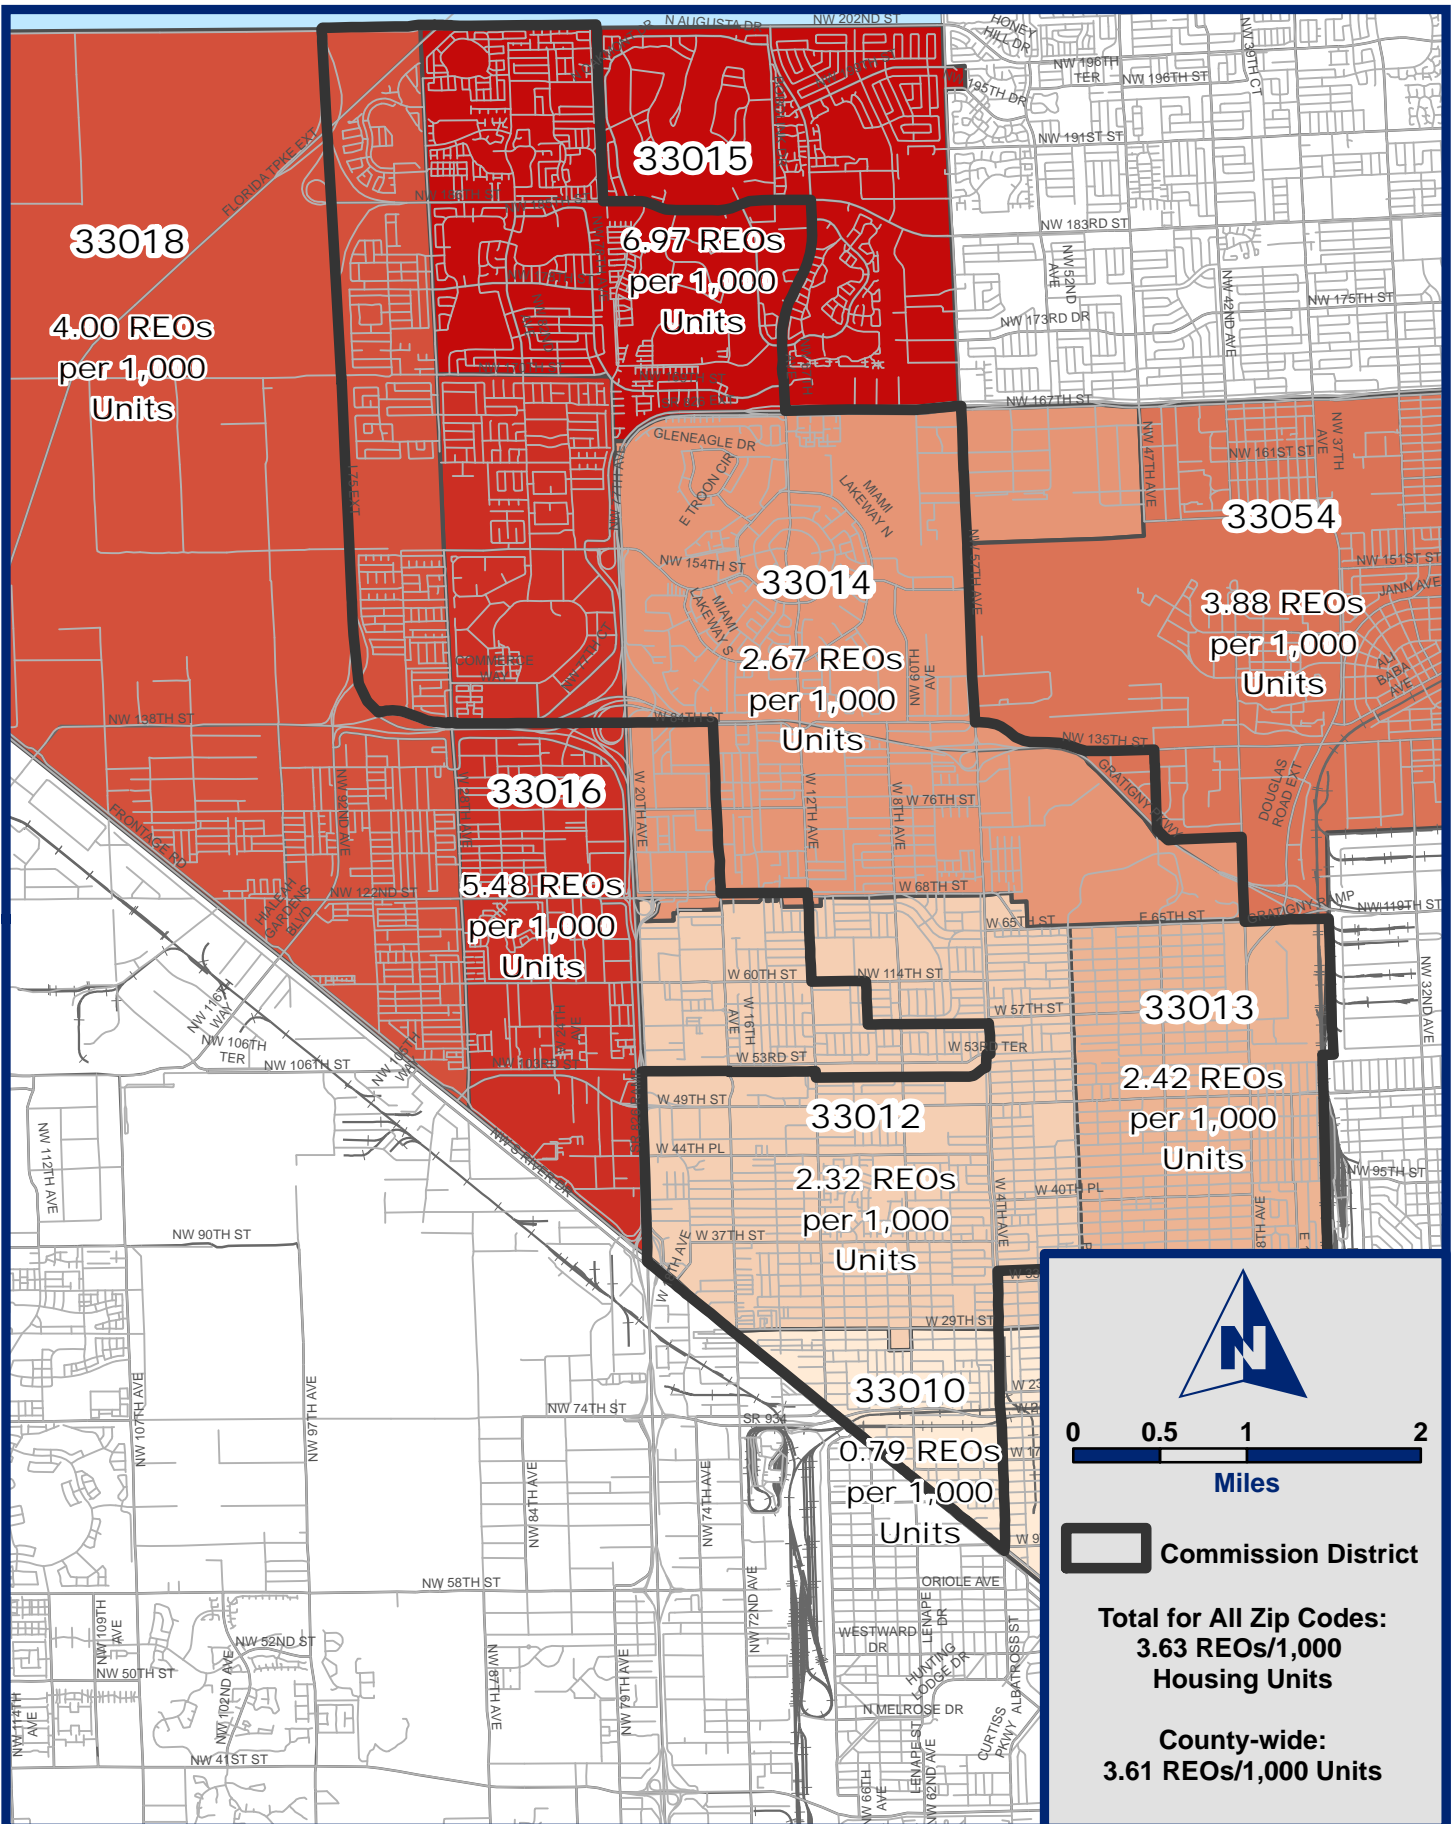

2013-Q1 REO Foreclosures by Zip Code - District 13

Data Source: RealtyTrac;
Department of Regulatory & Economic Resources Economic Policy and Analysis Unit.