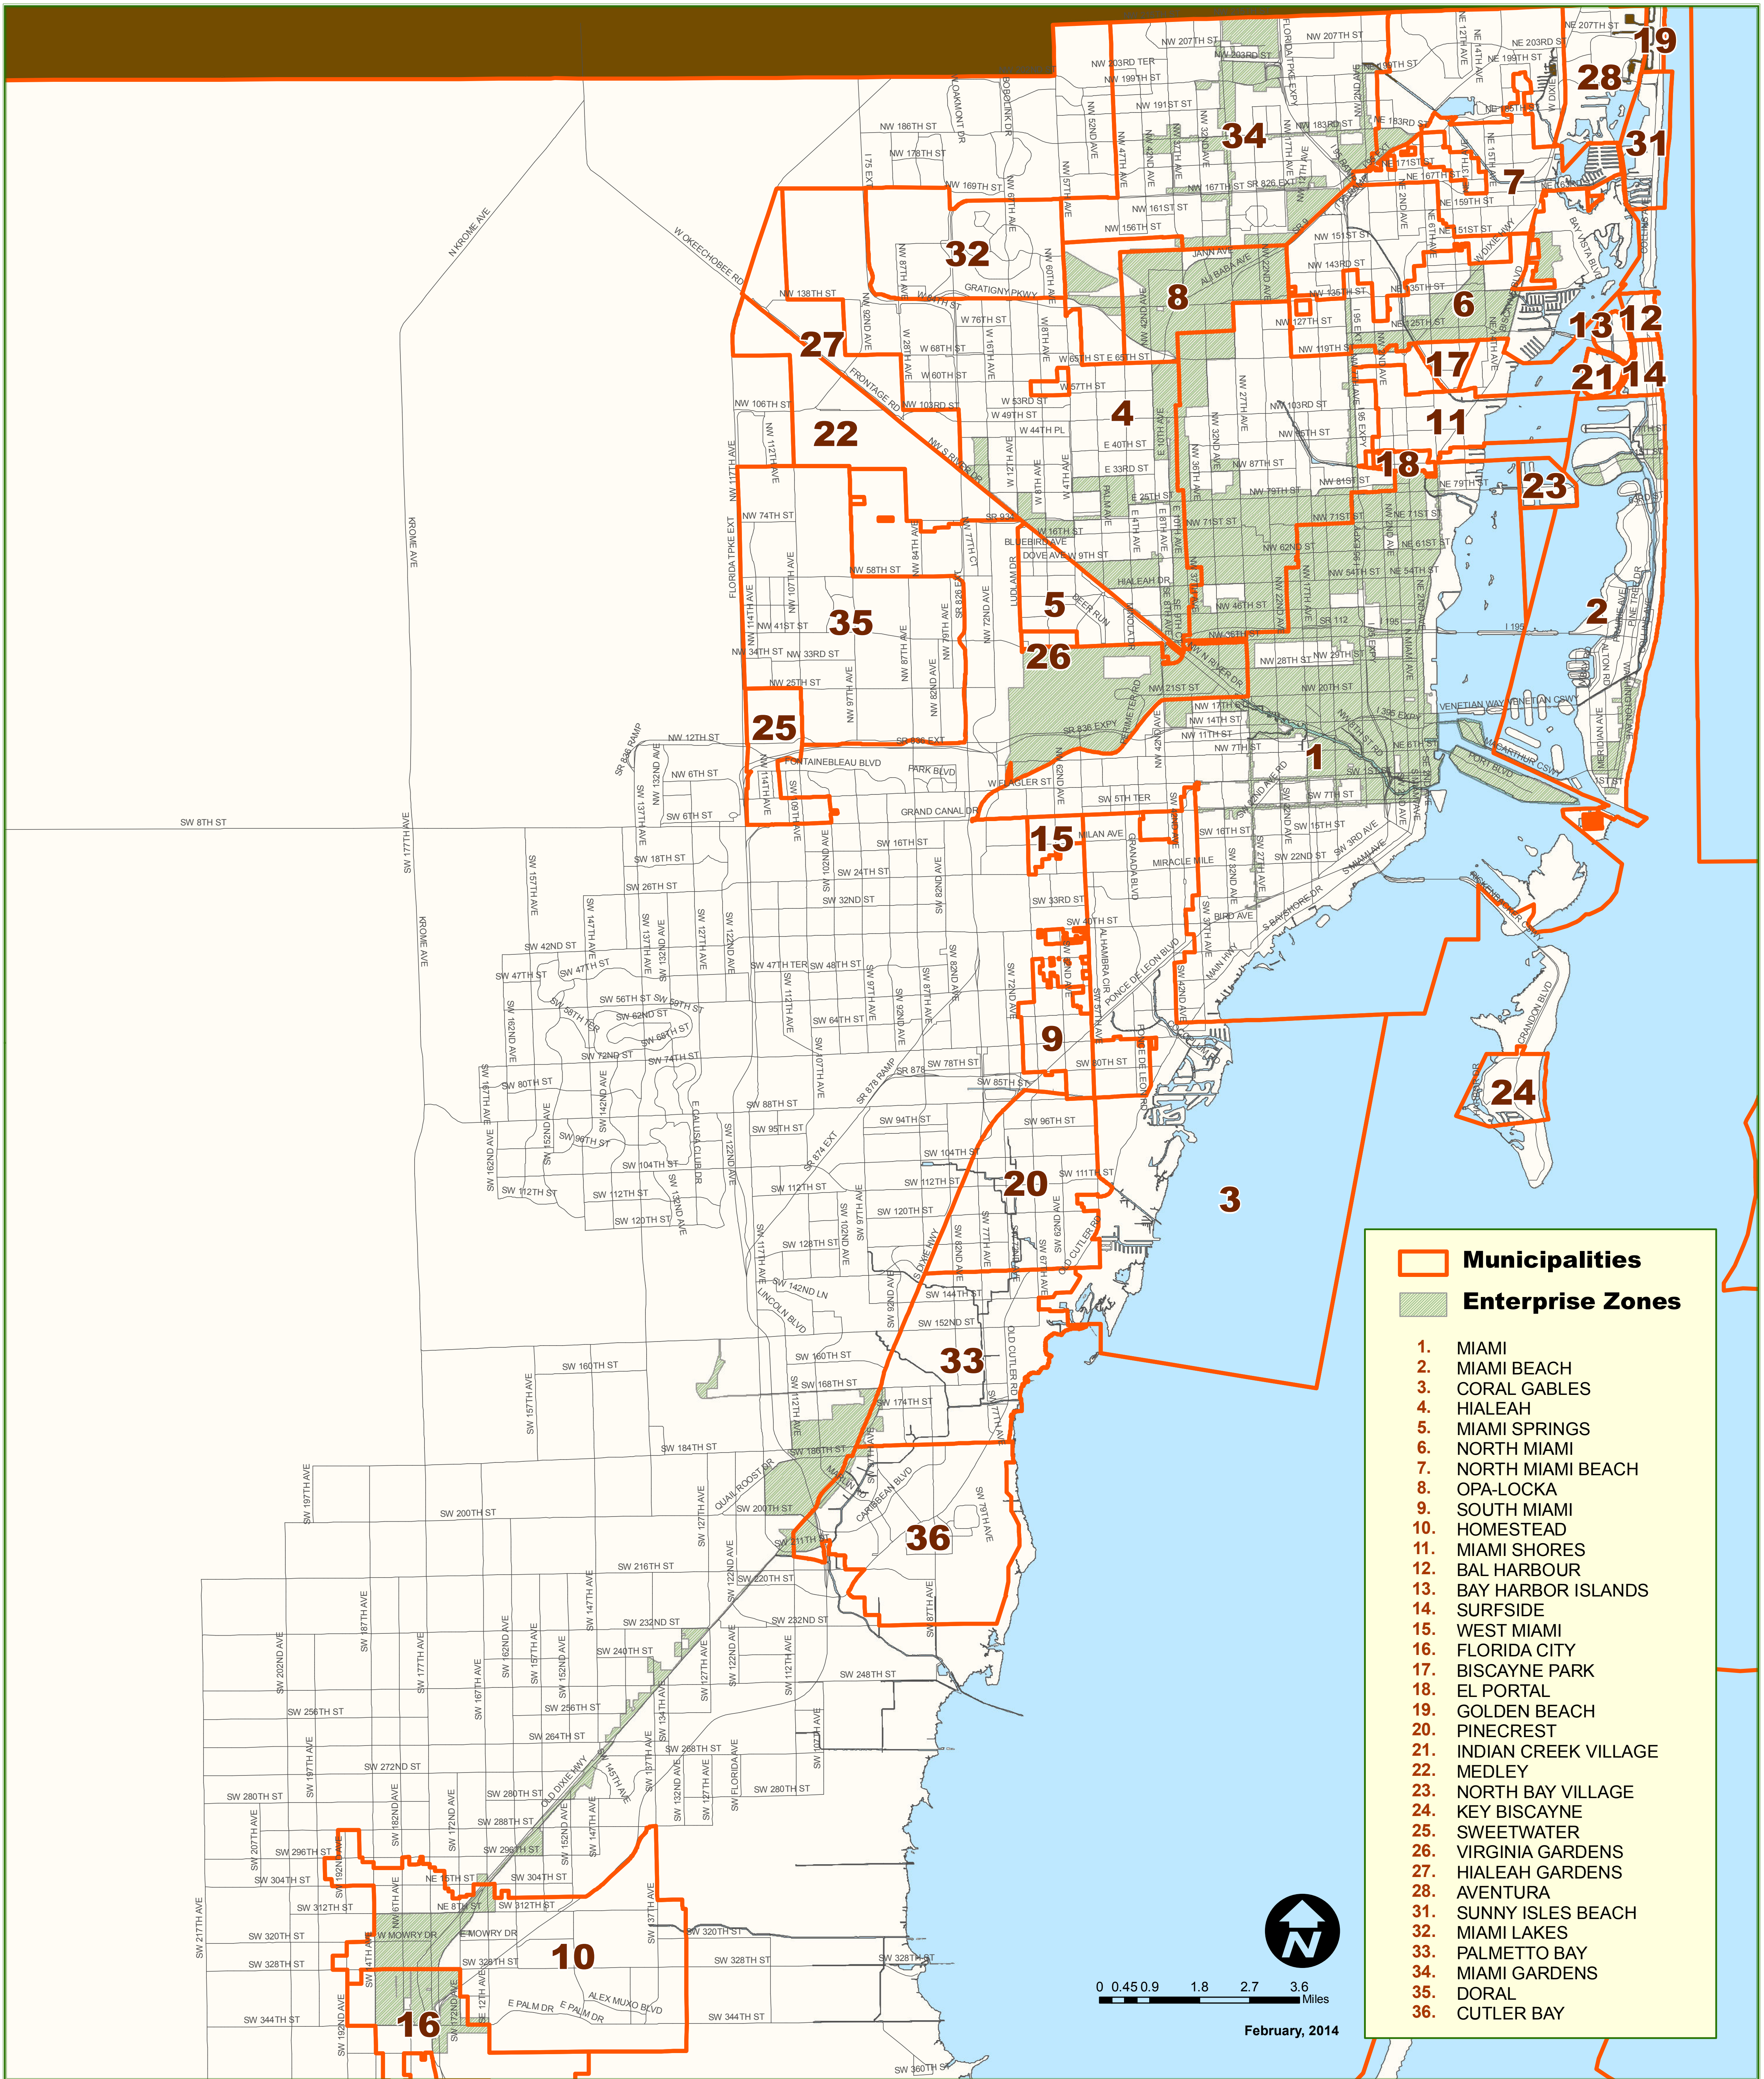

Miami-Dade Enterprise Zones & Municipalities

Municipalities

Enterprise Zones

1. MIAMI
2. MIAMI BEACH
3. CORAL GABLES
4. HIALEAH
5. MIAMI SPRINGS
6. NORTH MIAMI
7. NORTH MIAMI BEACH
8. OPA-LOCKA
9. SOUTH MIAMI
10. HOMESTEAD
11. MIAMI SHORES
12. BAL HARBOUR
13. BAY HARBOR ISLANDS
14. SURFSIDE
15. WEST MIAMI
16. FLORIDA CITY
17. BISCAYNE PARK
18. EL PORTAL
19. GOLDEN BEACH
20. PINECREST
21. INDIAN CREEK VILLAGE
22. MEDLEY
23. NORTH BAY VILLAGE
24. KEY BISCAYNE
25. SWEETWATER
26. VIRGINIA GARDENS
27. HIALEAH GARDENS
28. AVENTURA
31. SUNNY ISLES BEACH
32. MIAMI LAKES
33. PALMETTO BAY
34. MIAMI GARDENS
35. DORAL
36. CUTLER BAY