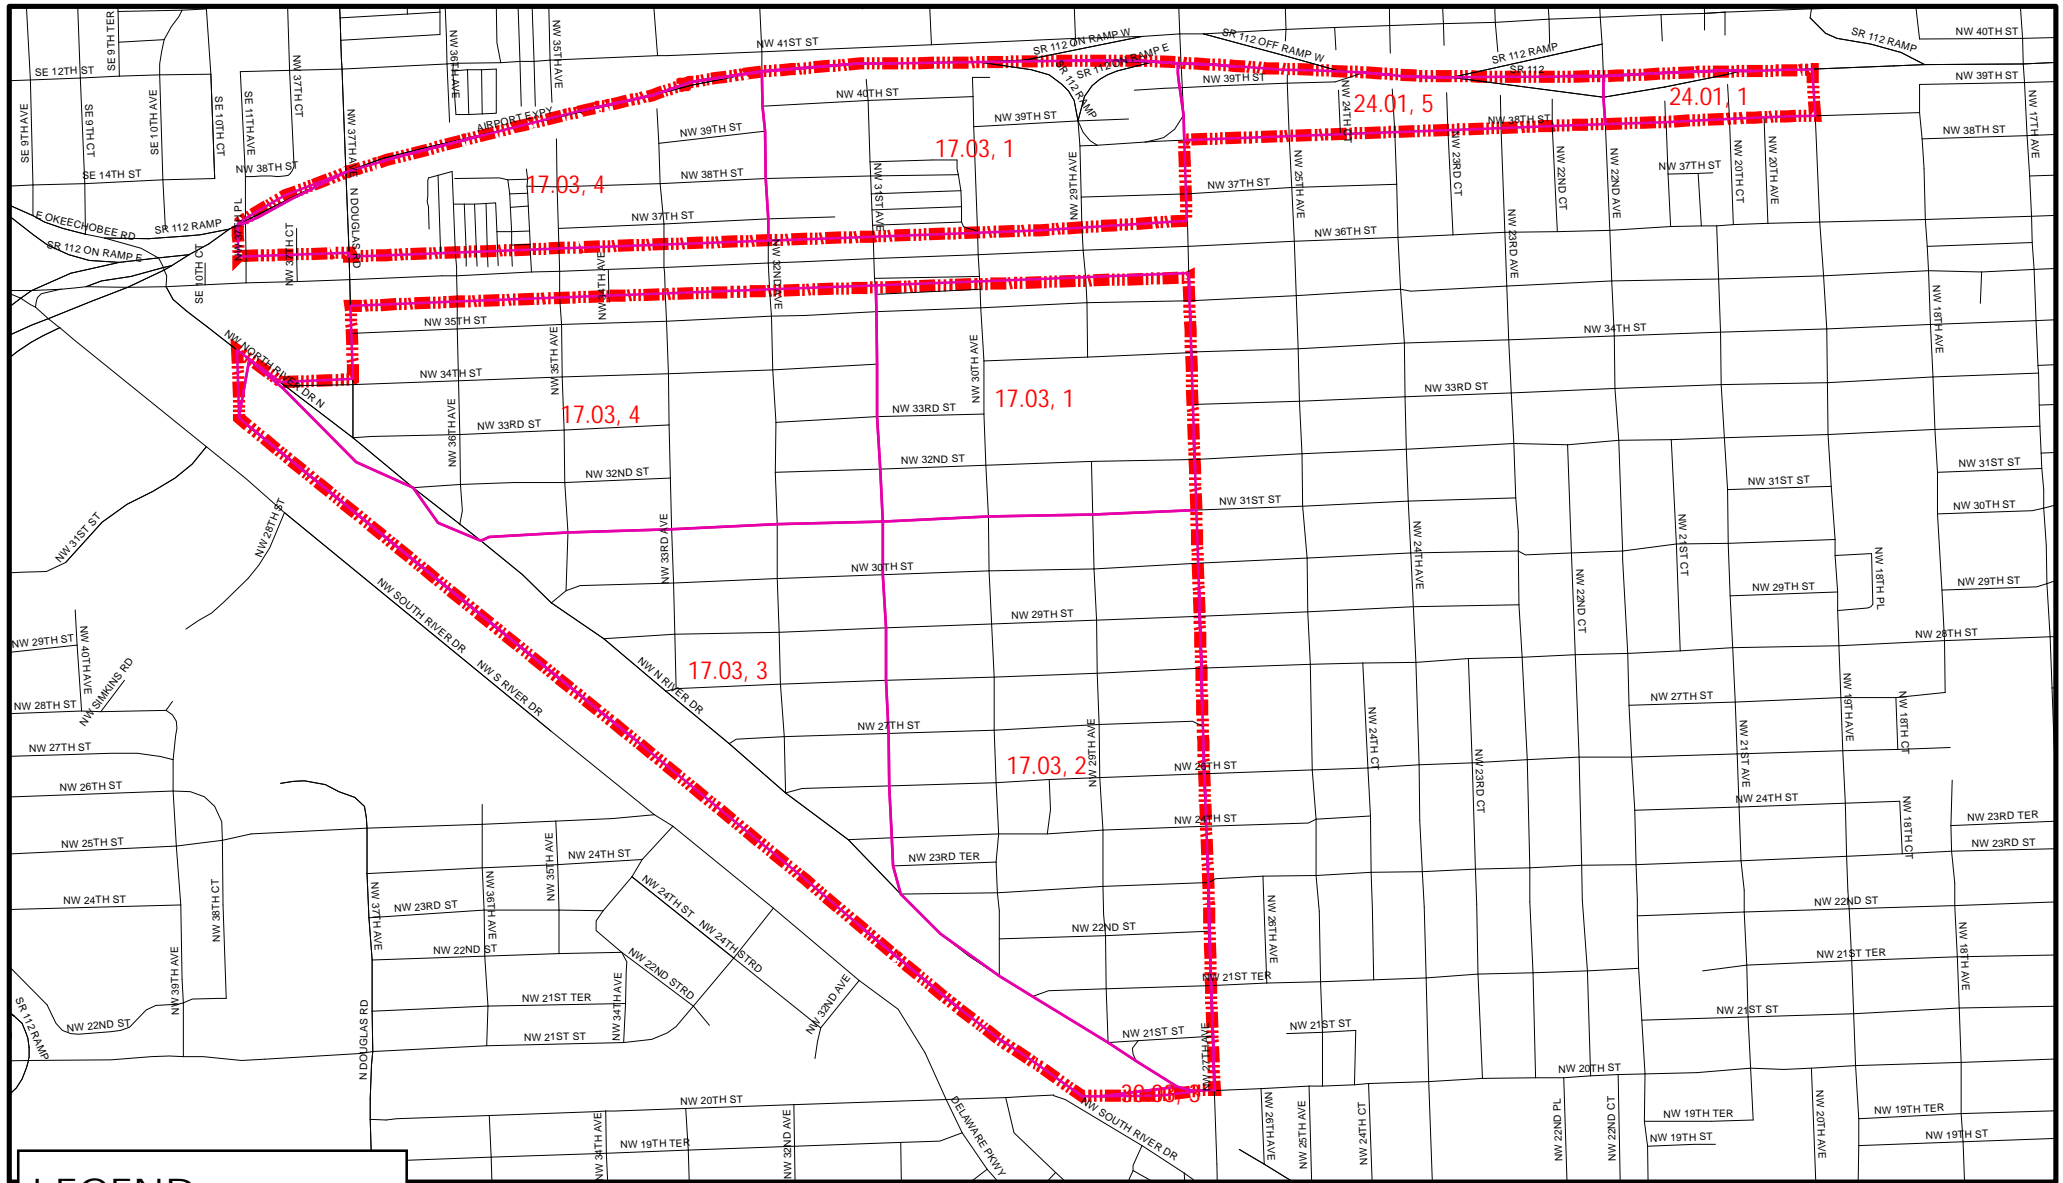

# MELROSE NRSA

## MIAMI - DADE COUNTY, FLORIDA

### LEGEND

-  Melrose NRSA Boundary
-  2000 Block Groups
-  Streets and Highways

NOVEMBER 2007

*Delivering Excellence Every Day*

DEPARTMENT OF PLANNING & ZONING  
PLANNING RESEARCH SECTION