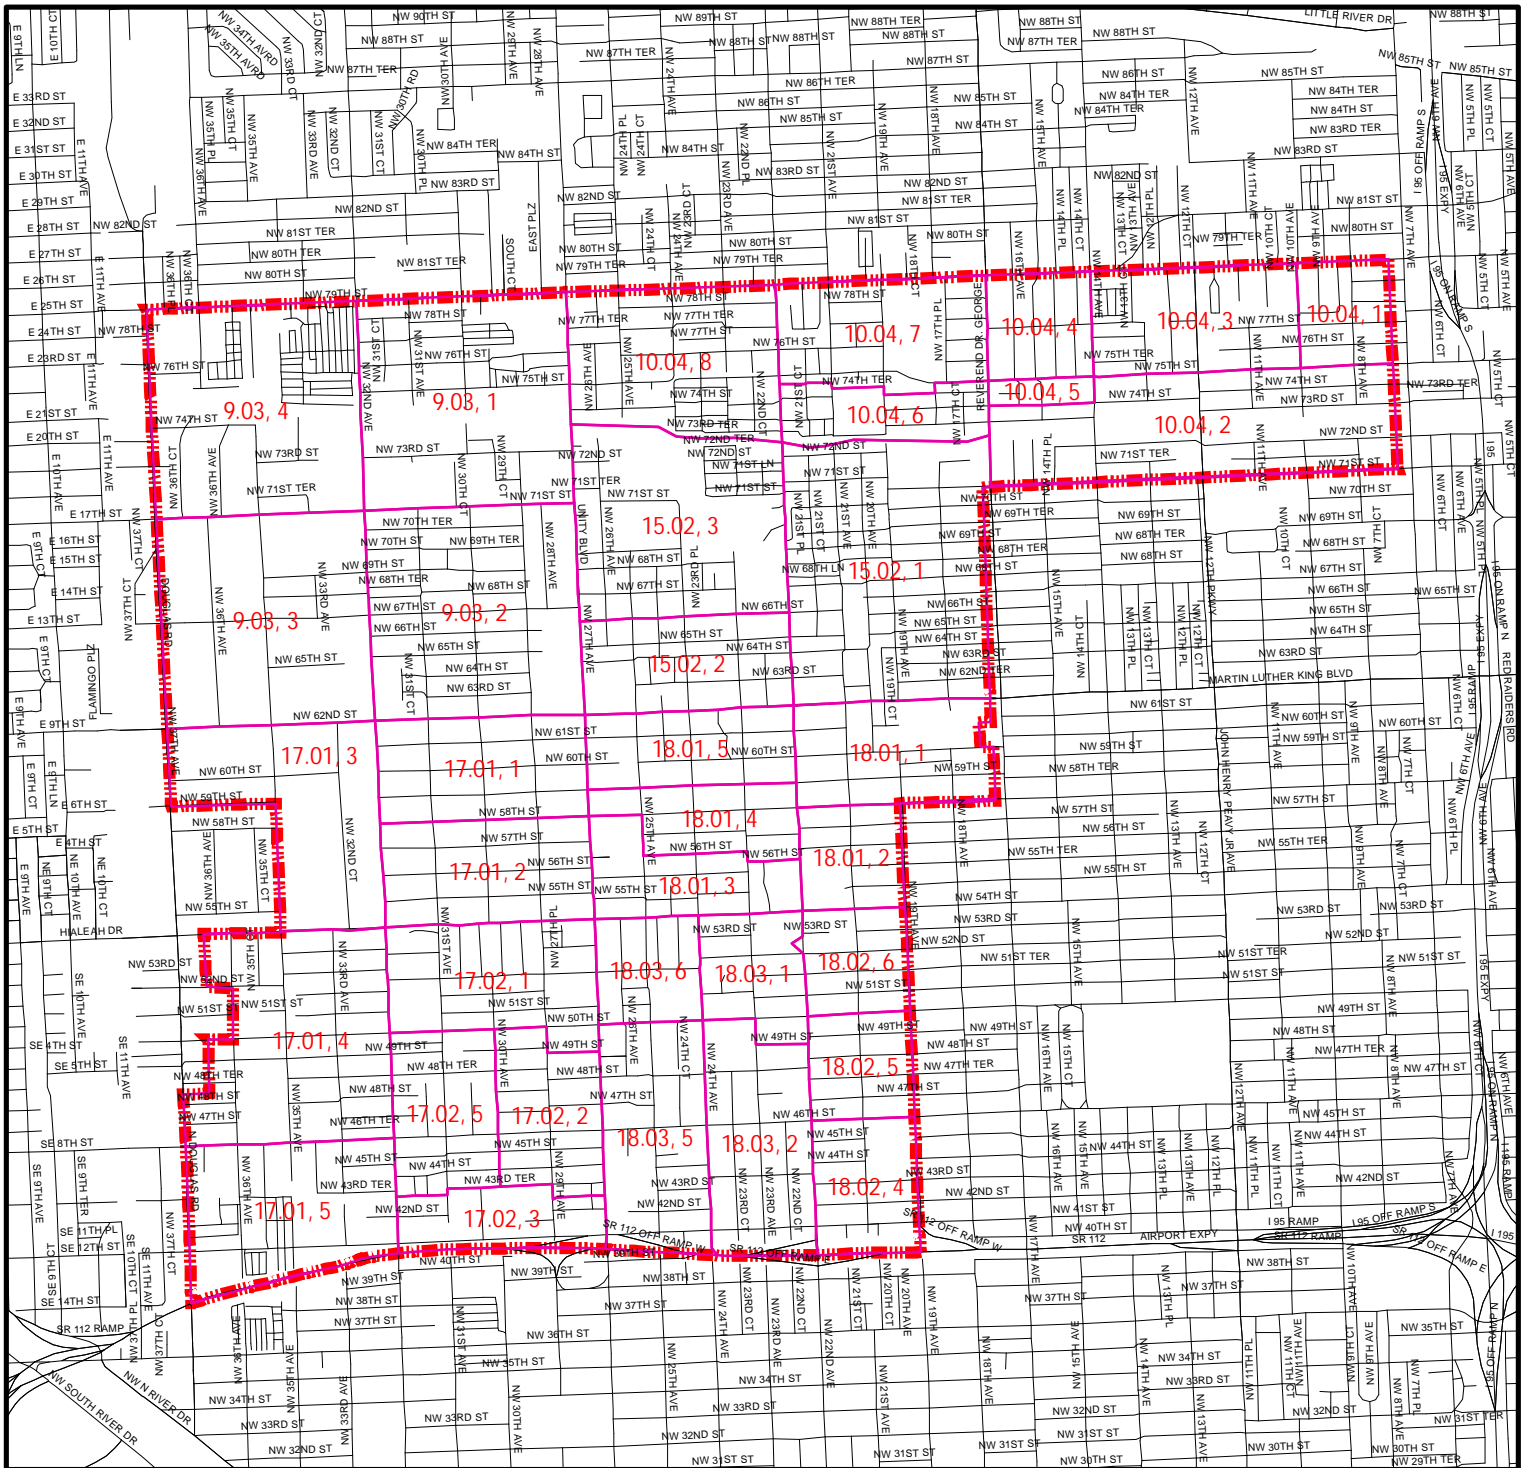

MODEL CITY NRSA

MIAMI - DADE COUNTY, FLORIDA

LEGEND

-  Model City NRSA Boundary
-  2000 Block Groups
-  Streets and Highways

NOVEMBER 2007

Delivering Excellence Every Day

MIAMI-DADE COUNTY
 DEPARTMENT OF PLANNING & ZONING
 PLANNING RESEARCH SECTION