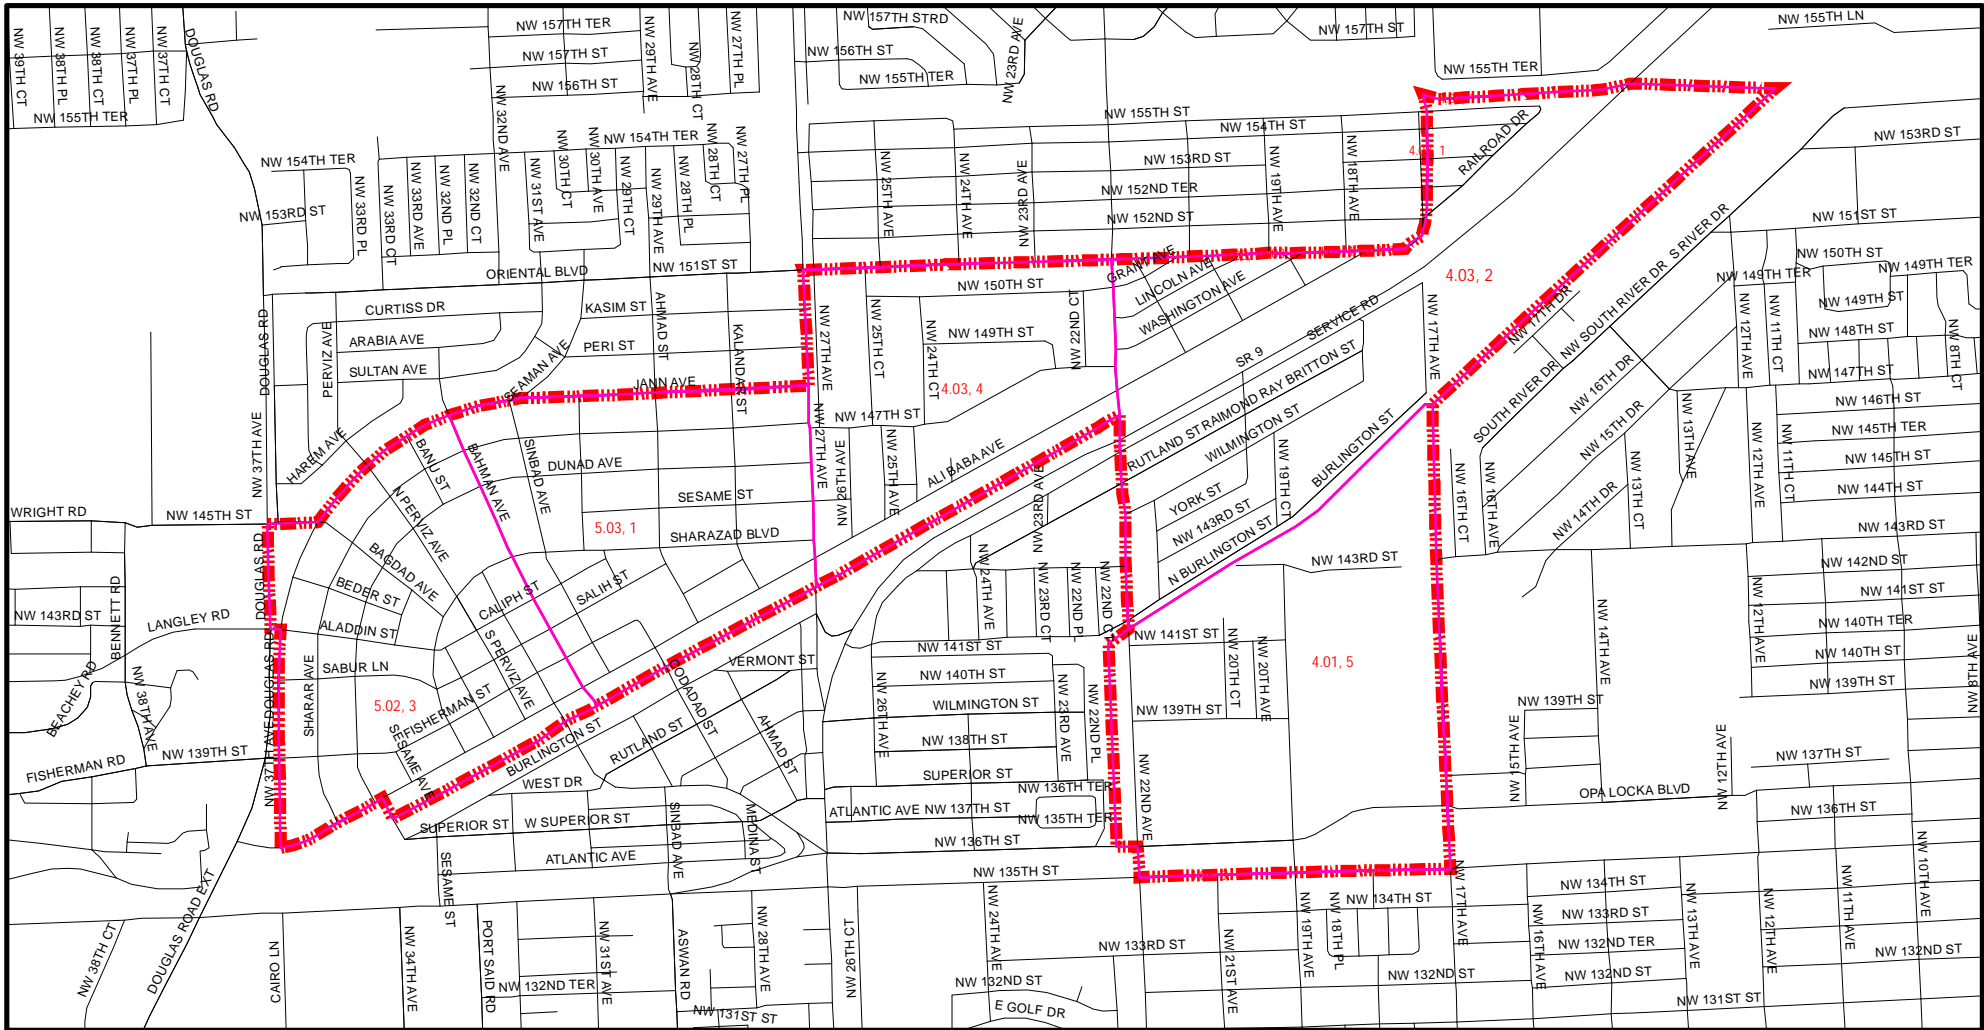

# OPA-LOCKA NRSA

## MIAMI - DADE COUNTY, FLORIDA

**LEGEND**

- Opa - Locka NRSA Boundary
- 2000 Block Groups
- Streets and Highways

NOVEMBER 2007

*Delivering Excellence Every Day*