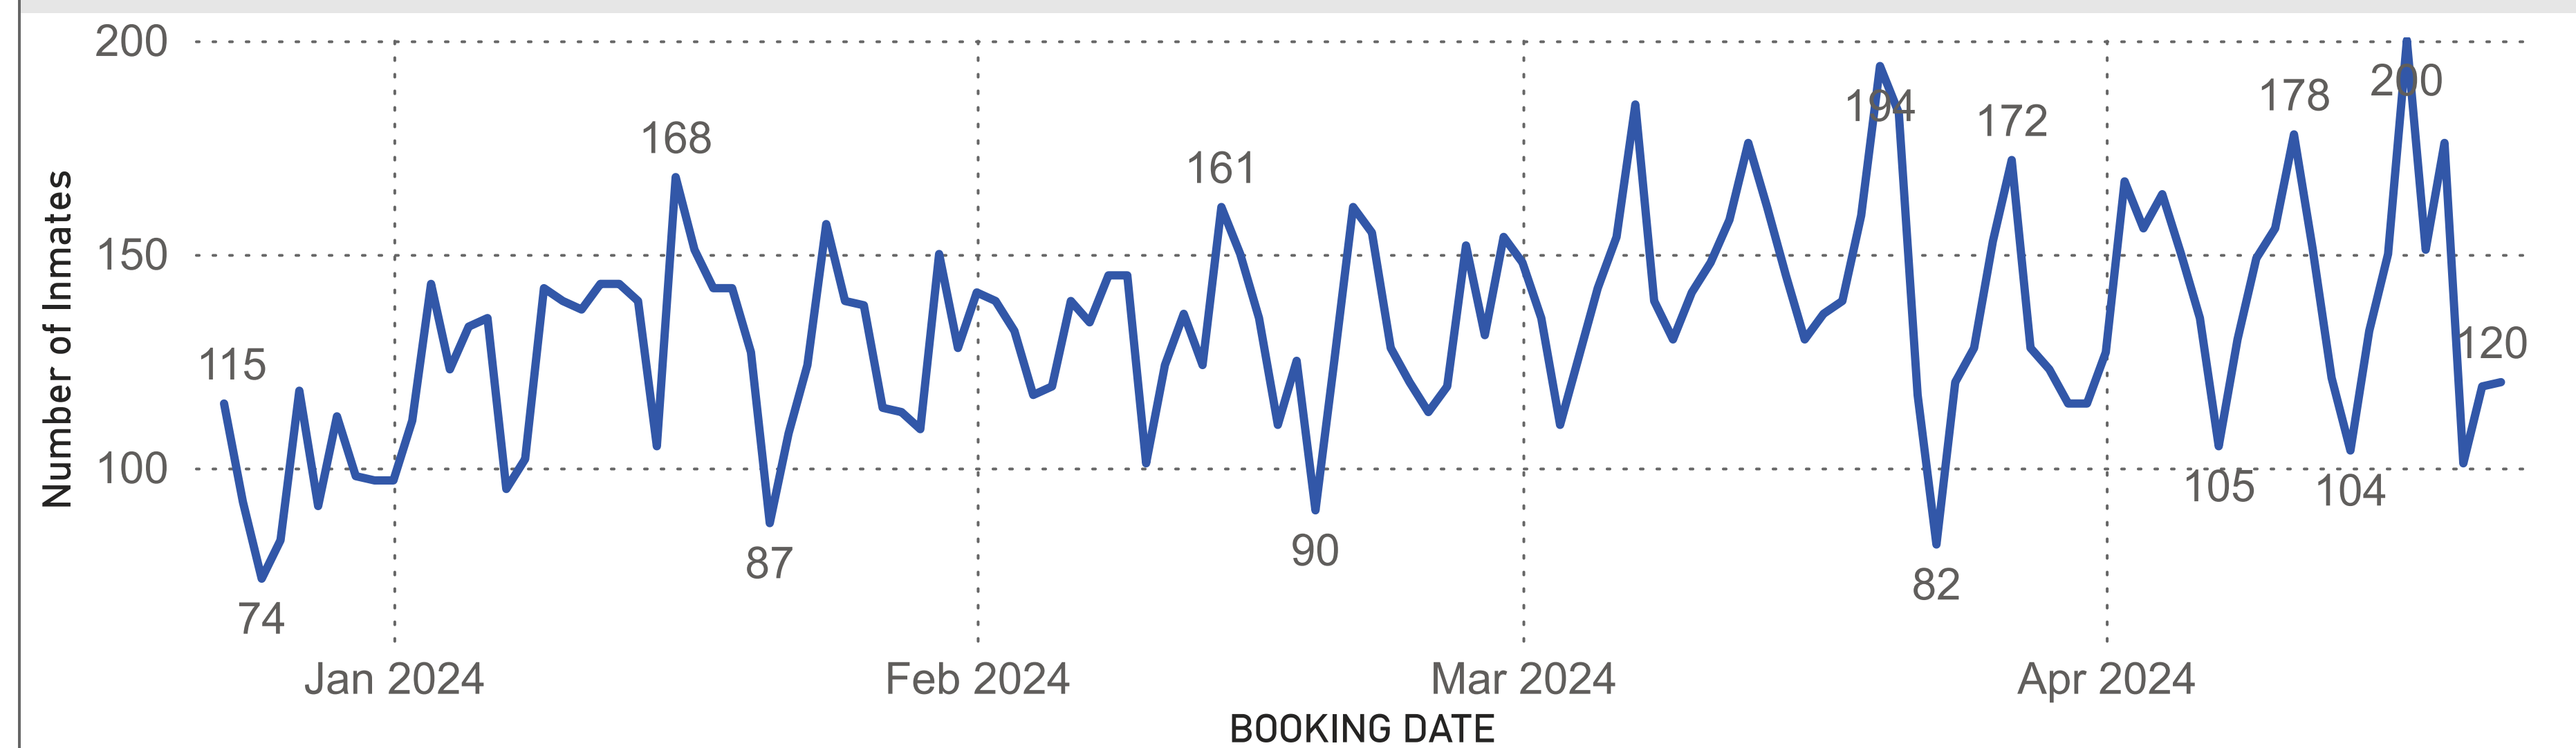

Length of Stay in Years/Months

LOS in Years/Months	Number of Inmates	Percent
LOS > 4 years	180	3.82%
LOS > 3 years and LOS <= 4 years	99	2.10%
LOS > 2 years and LOS <= 3 years	214	4.55%
LOS > 18 months and LOS <= 24 months	210	4.46%
LOS > 12 months and LOS <= 18 months	342	7.27%
LOS > 9 months and LOS <= 12 months	288	6.12%
LOS > 6 months and LOS <= 9 months	461	9.79%
LOS > 3 months and LOS <= 6 months	645	13.70%
LOS > 2 months and LOS <= 3 months	382	8.12%
LOS > 1 month and LOS <= 2 months	554	11.77%
LOS <= 1 month	1,332	28.30%
<b>Total</b>	<b>4,707</b>	<b>100.00%</b>

### Daily Bookings for the Past 4 Months