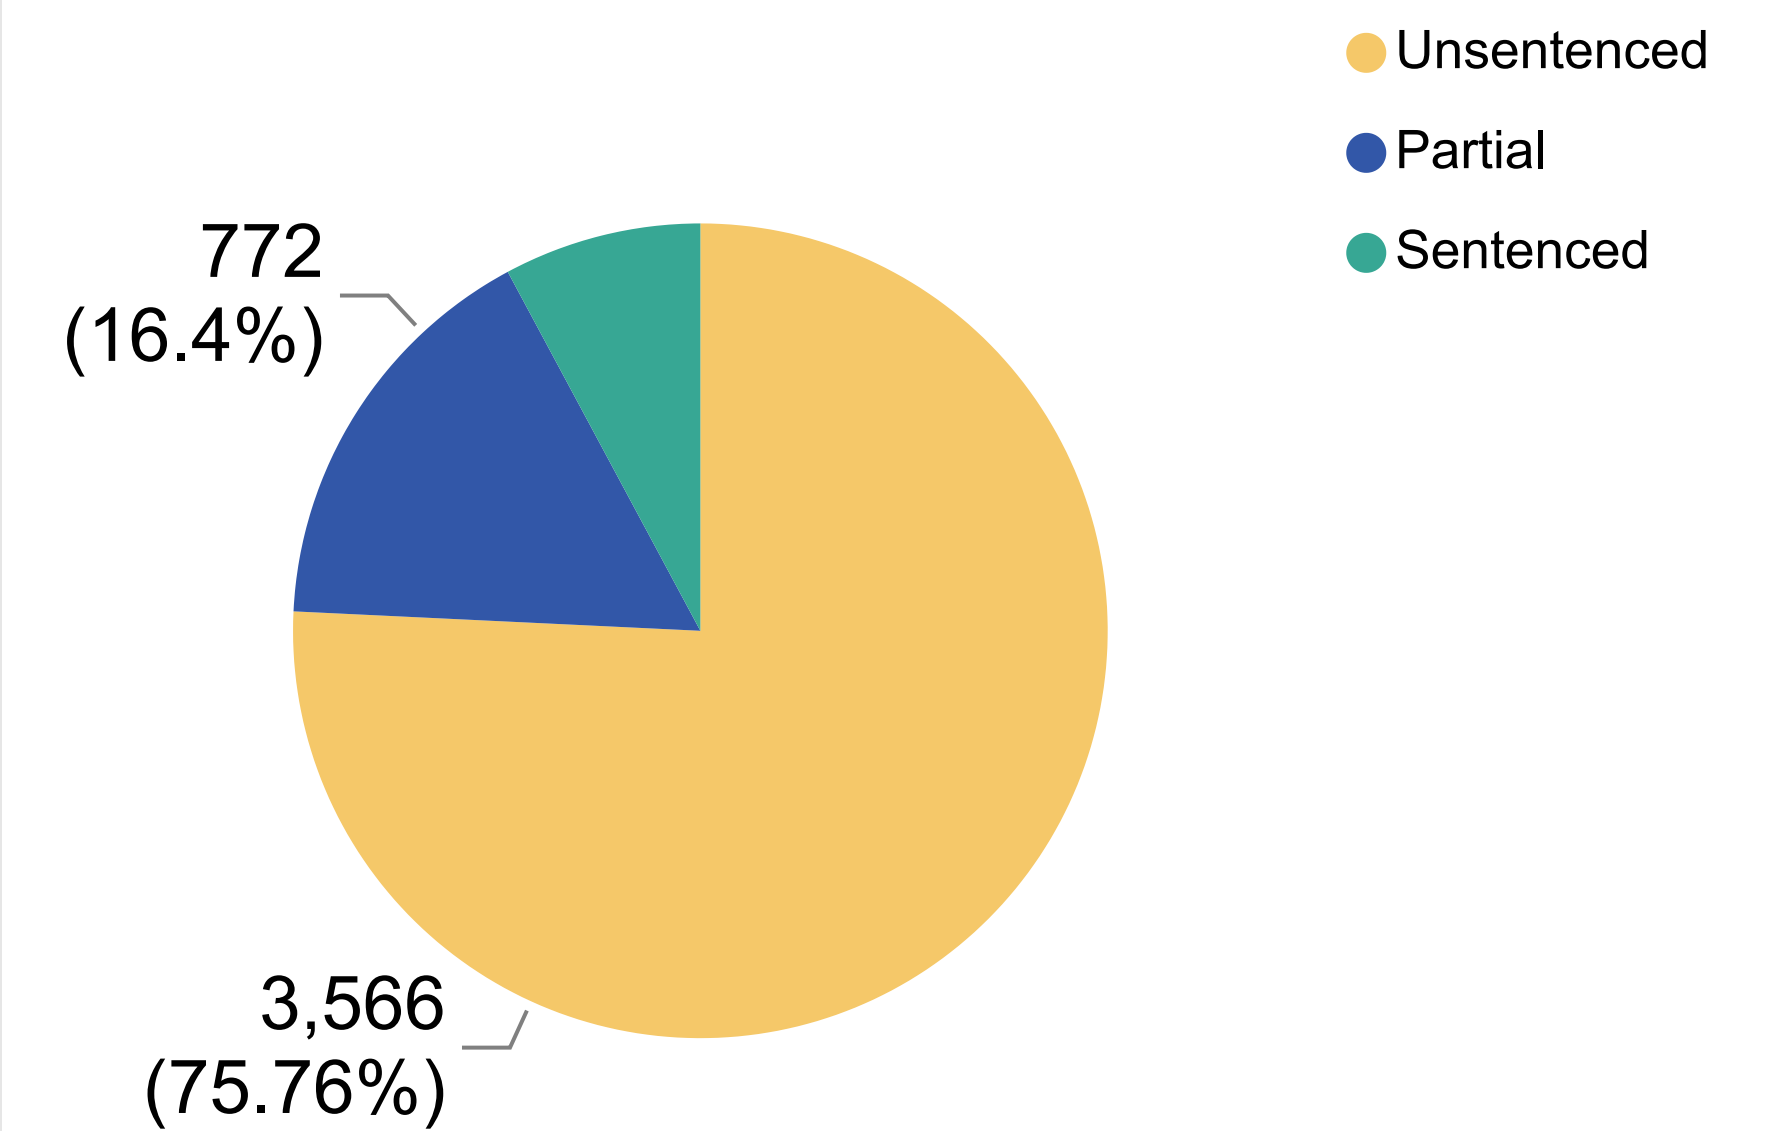

Miami-Dade County  
Corrections and Rehabilitation Department  
Daily Jail Population Statistics for: 4/22/2024

Director Sherea Green (786) 263-6010

Booked: 120

In Custody: 4,707

Released: 125

Gender

Age Range

Primary Offense

Charge Status

Average Daily Population (ADP) over the past 180 days: 4751

Expected Average Length of Stay (EALOS) based on past 180 days: 36.84

Top 12 Inmates with the Longest Length of Stays (In Days)

LOS	JAIL NUMBER	LAST NAME	FIRST NAME	RACE	GENDER	OFFENSE DESCRIPTION
6039	070088206	CHARLES	JOHNNY	B	M	MURDER 1ST DEGREE
5348	090074528	BROWN	STEVIE	B	M	MURDER 1ST DEGREE
5231	090108604	MARTIN	GREGORY	B	M	MURDER 1ST DEGREE
5212	100003323	BROWN	WILLIAM	B	M	MURDER 1ST DEGREE
4797	110015993	BARAHONA	CARMEN	W	F	MURDER 1ST DEGREE
4779	110020445	BARAHONA	JORGE	W	M	MURDER 1ST DEGREE
4427	120015419	JOSEPH	KRISTOPHER	B	M	MURDER 1ST DEGREE
4377	120027289	ROJAS	JOSE	W	M	MURDER 1ST DEGREE
4171	120075951	SIERRA	ALBERTO	W	M	MURDER 1ST DEGREE
4095	130007597	RICO	JONATHAN	W	M	MURDER 1ST DEGREE
4009	130027471	MORRIS	JULIO	B	M	MURDER 1ST DEGREE
3922	130046946	JACKSON	REGINALD	B	M	MURDER 1ST DEGREE