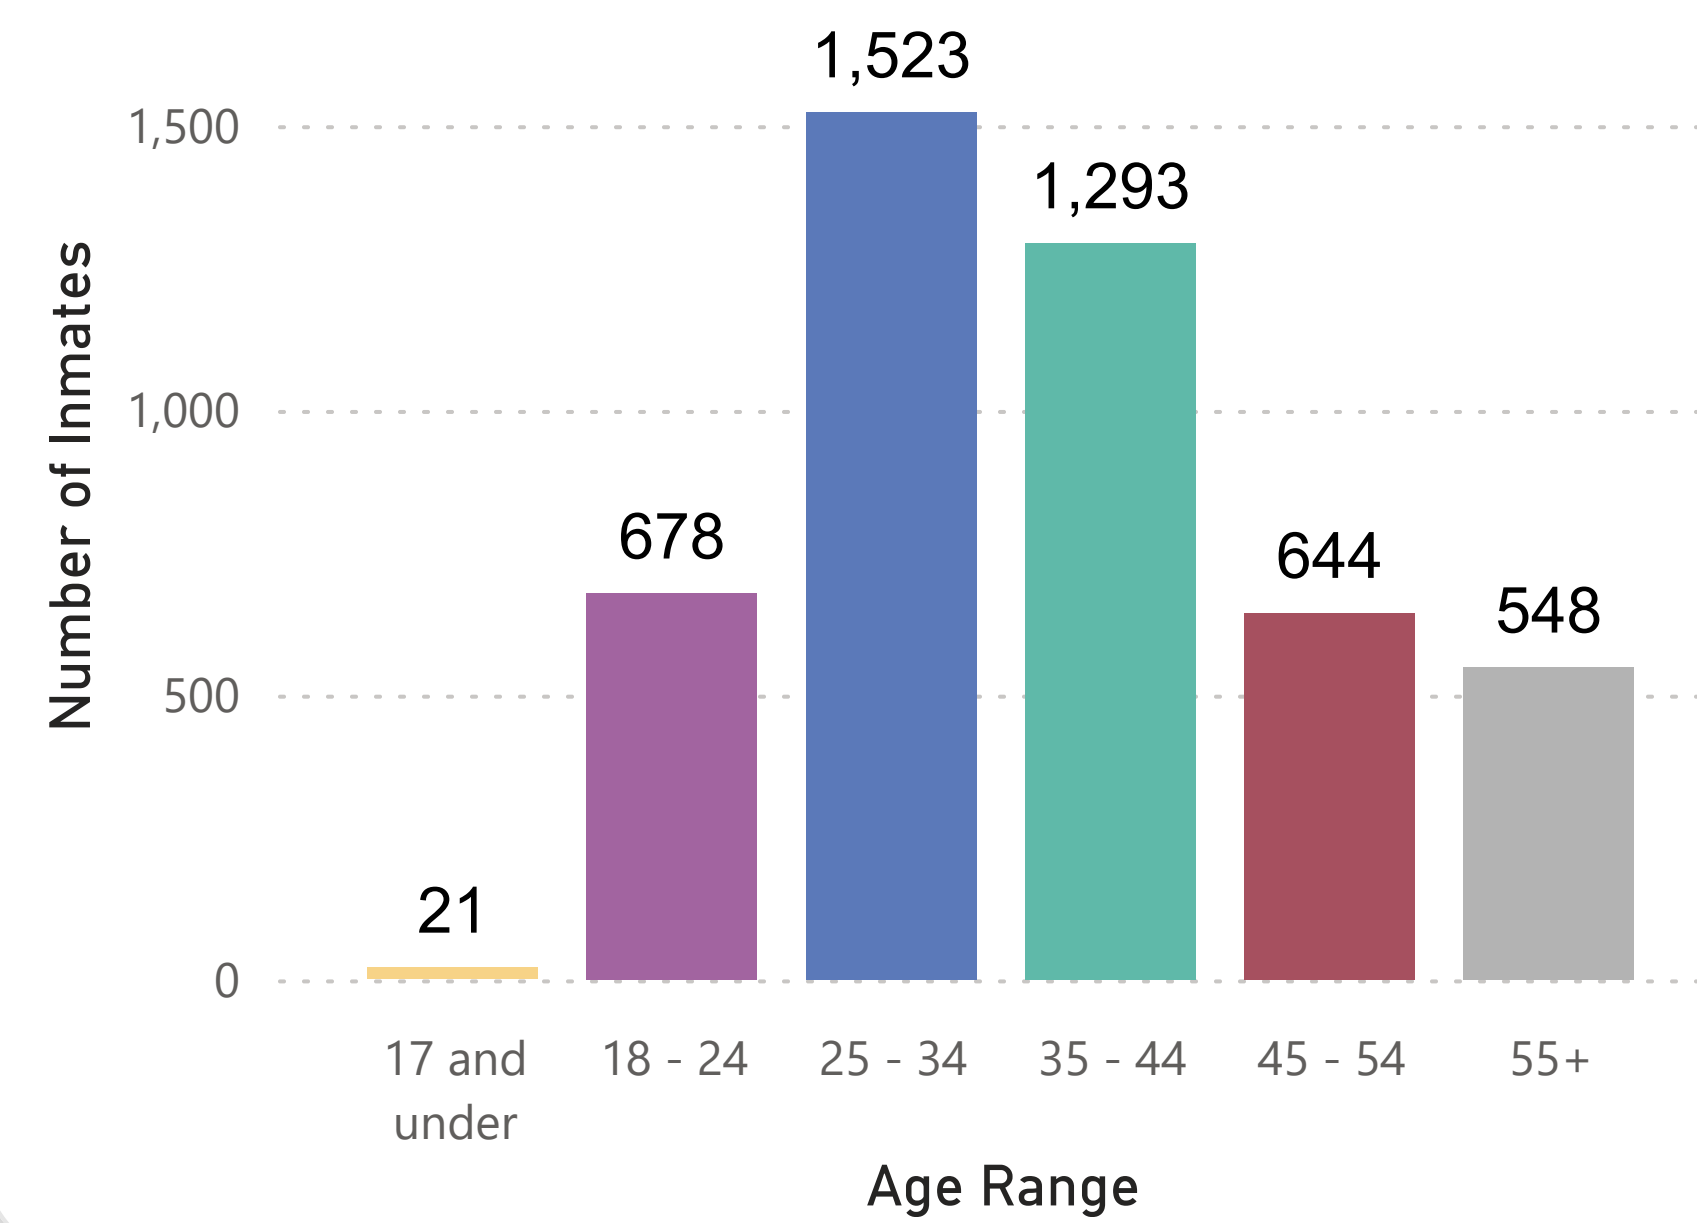

Miami-Dade County  
Corrections and Rehabilitation Department  
Daily Jail Population Statistics for: 4/22/2024

Director Sherea Green (786) 263-6010

Booked: 120

In Custody: 4,707

Released: 125

Gender

Age Range

Primary Offense

Charge Status

Average Daily Population (ADP) over the past 180 days: 4751

Expected Average Length of Stay (EALOS) based on past 180 days: 36.84

Top 12 Inmates with the Longest Length of Stays (In Days)