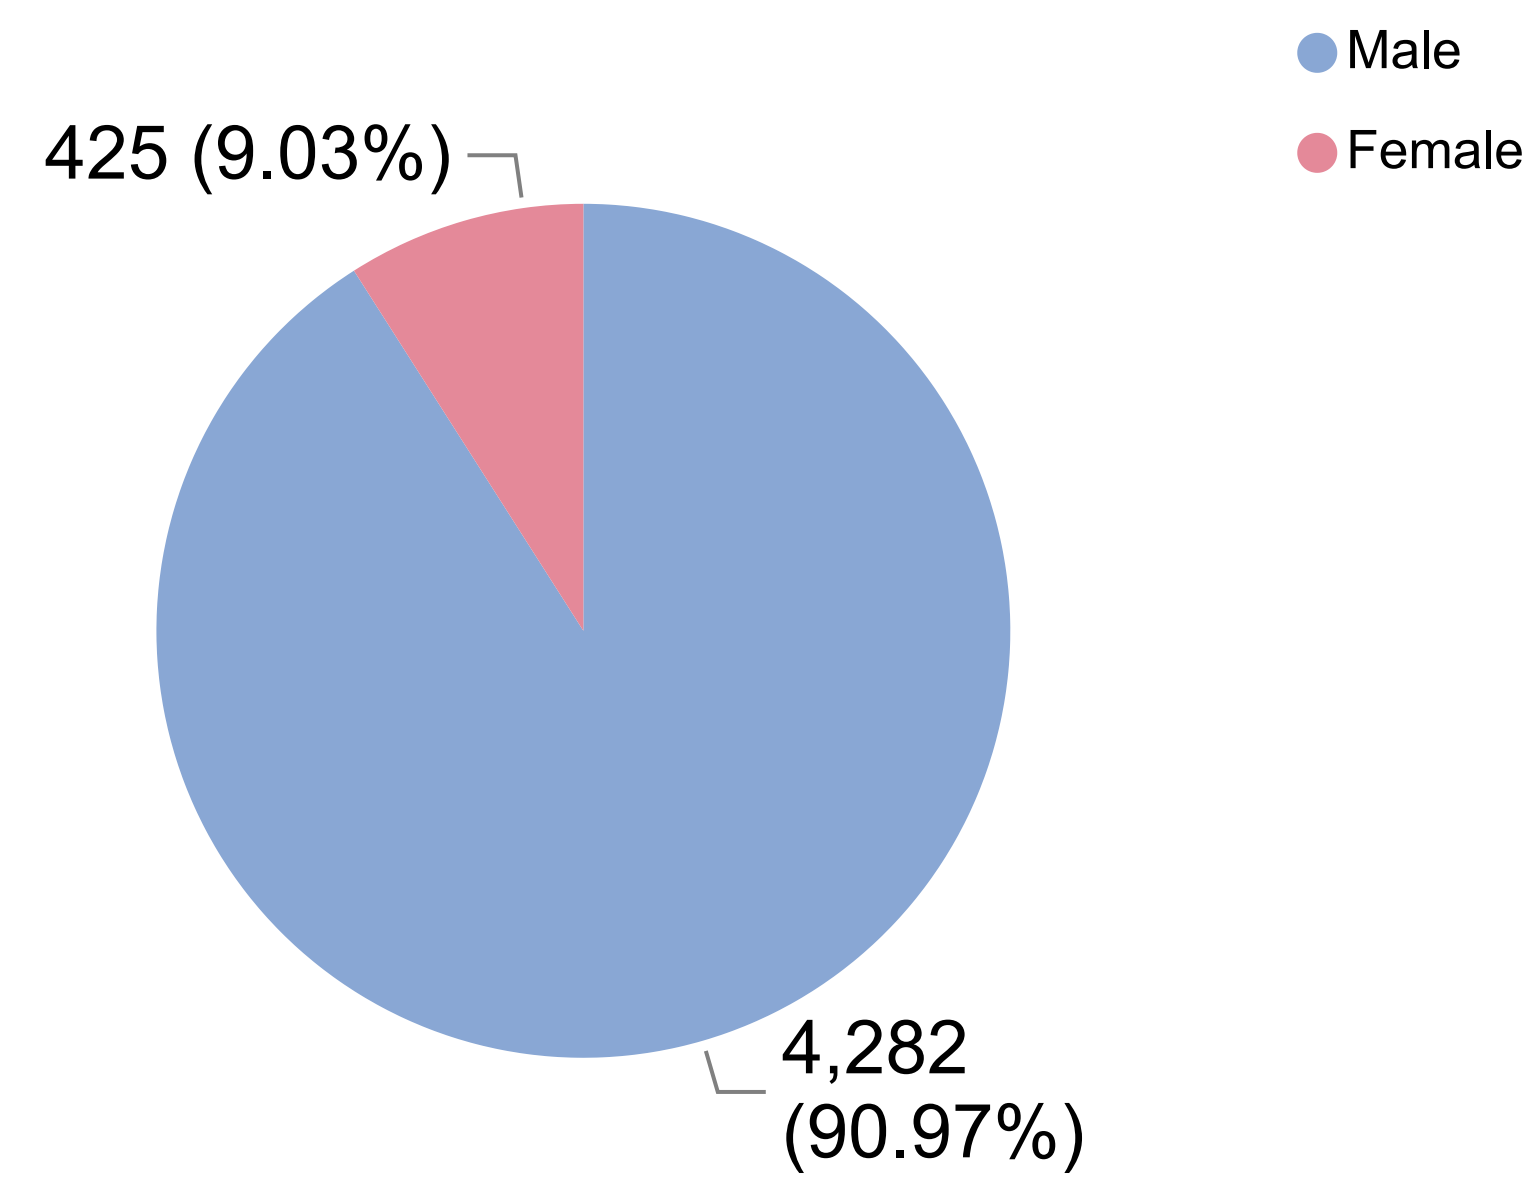

Miami-Dade County  
Corrections and Rehabilitation Department  
Daily Jail Population Statistics for: 4/22/2024

Director Sherea Green (786) 263-6010

Booked: 120

In Custody: 4,707

Released: 125

Gender

Age Range

Primary Offense

Charge Status

Average Daily Population (ADP) over the past 180 days: 4751

Expected Average Length of Stay (EALOS) based on past 180 days: 36.84

Top 12 Inmates with the Longest Length of Stays (In Days)

### Race based on Arrest Affidavit Information

Race	American Indian	Asian	Black	Un-known	White	Total
Hispanic	0	0	132	1	1,627	1,760
Non-Hispanic	1	8	1,919	0	328	2,256
Unknown	0	1	368	0	322	691
<b>Total</b>	<b>1</b>	<b>9</b>	<b>2,419</b>	<b>1</b>	<b>2,277</b>	<b>4,707</b>