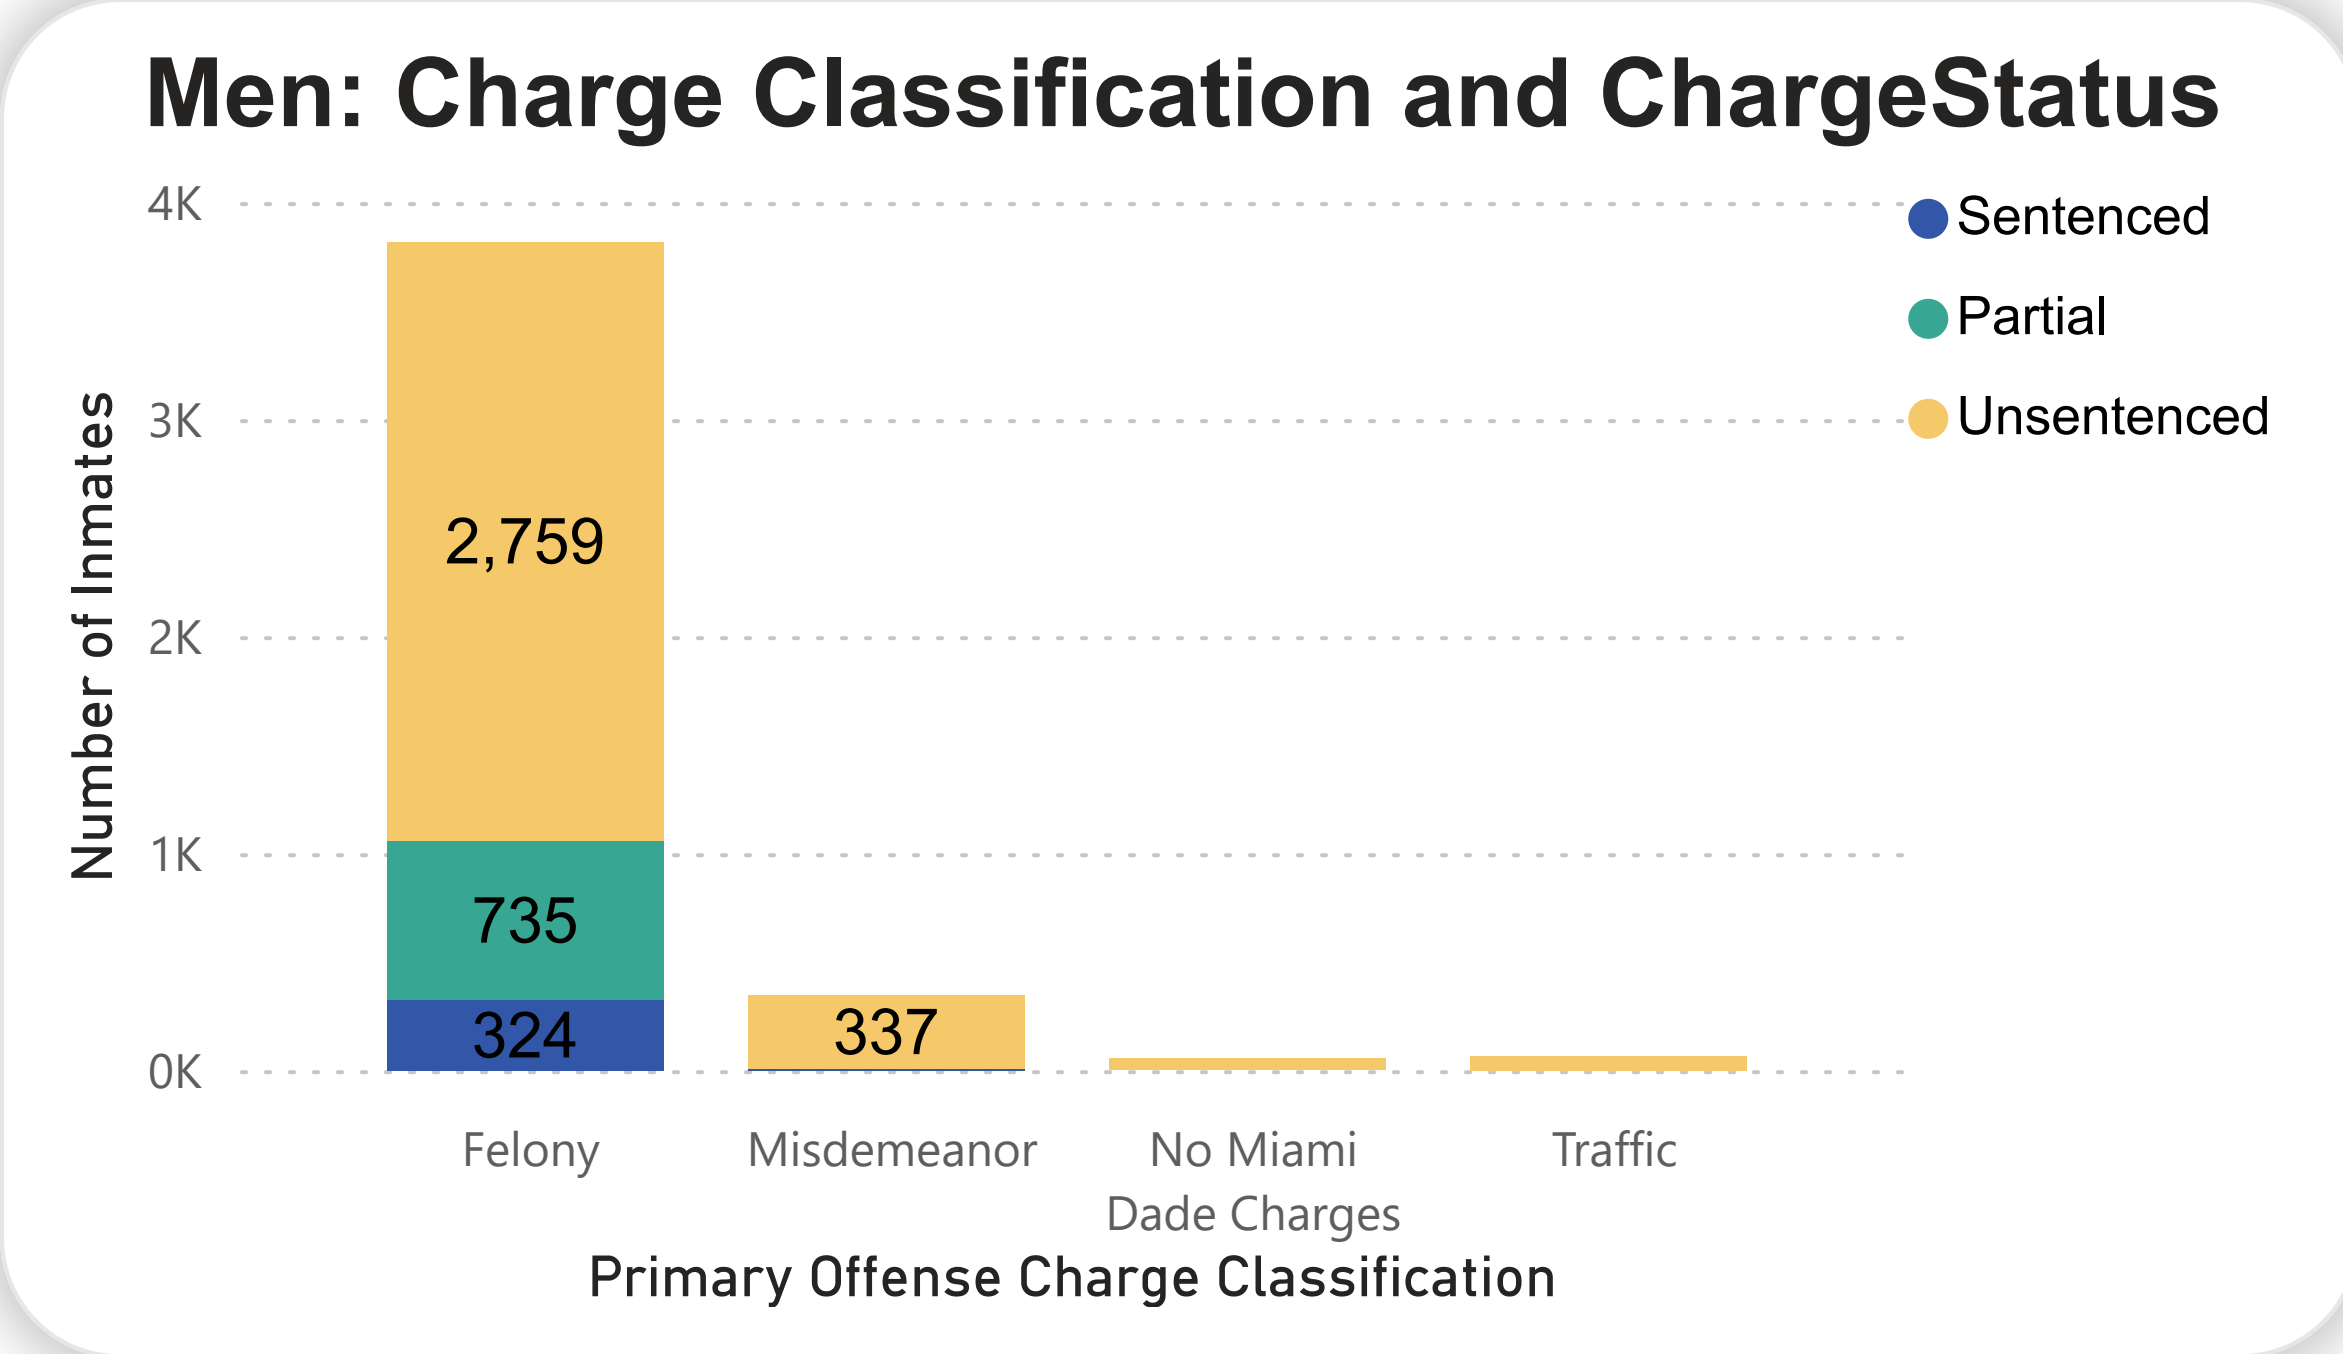

Director Sherea Green (786) 263-6010

Booked: 120

In Custody: 4,707

Released: 125