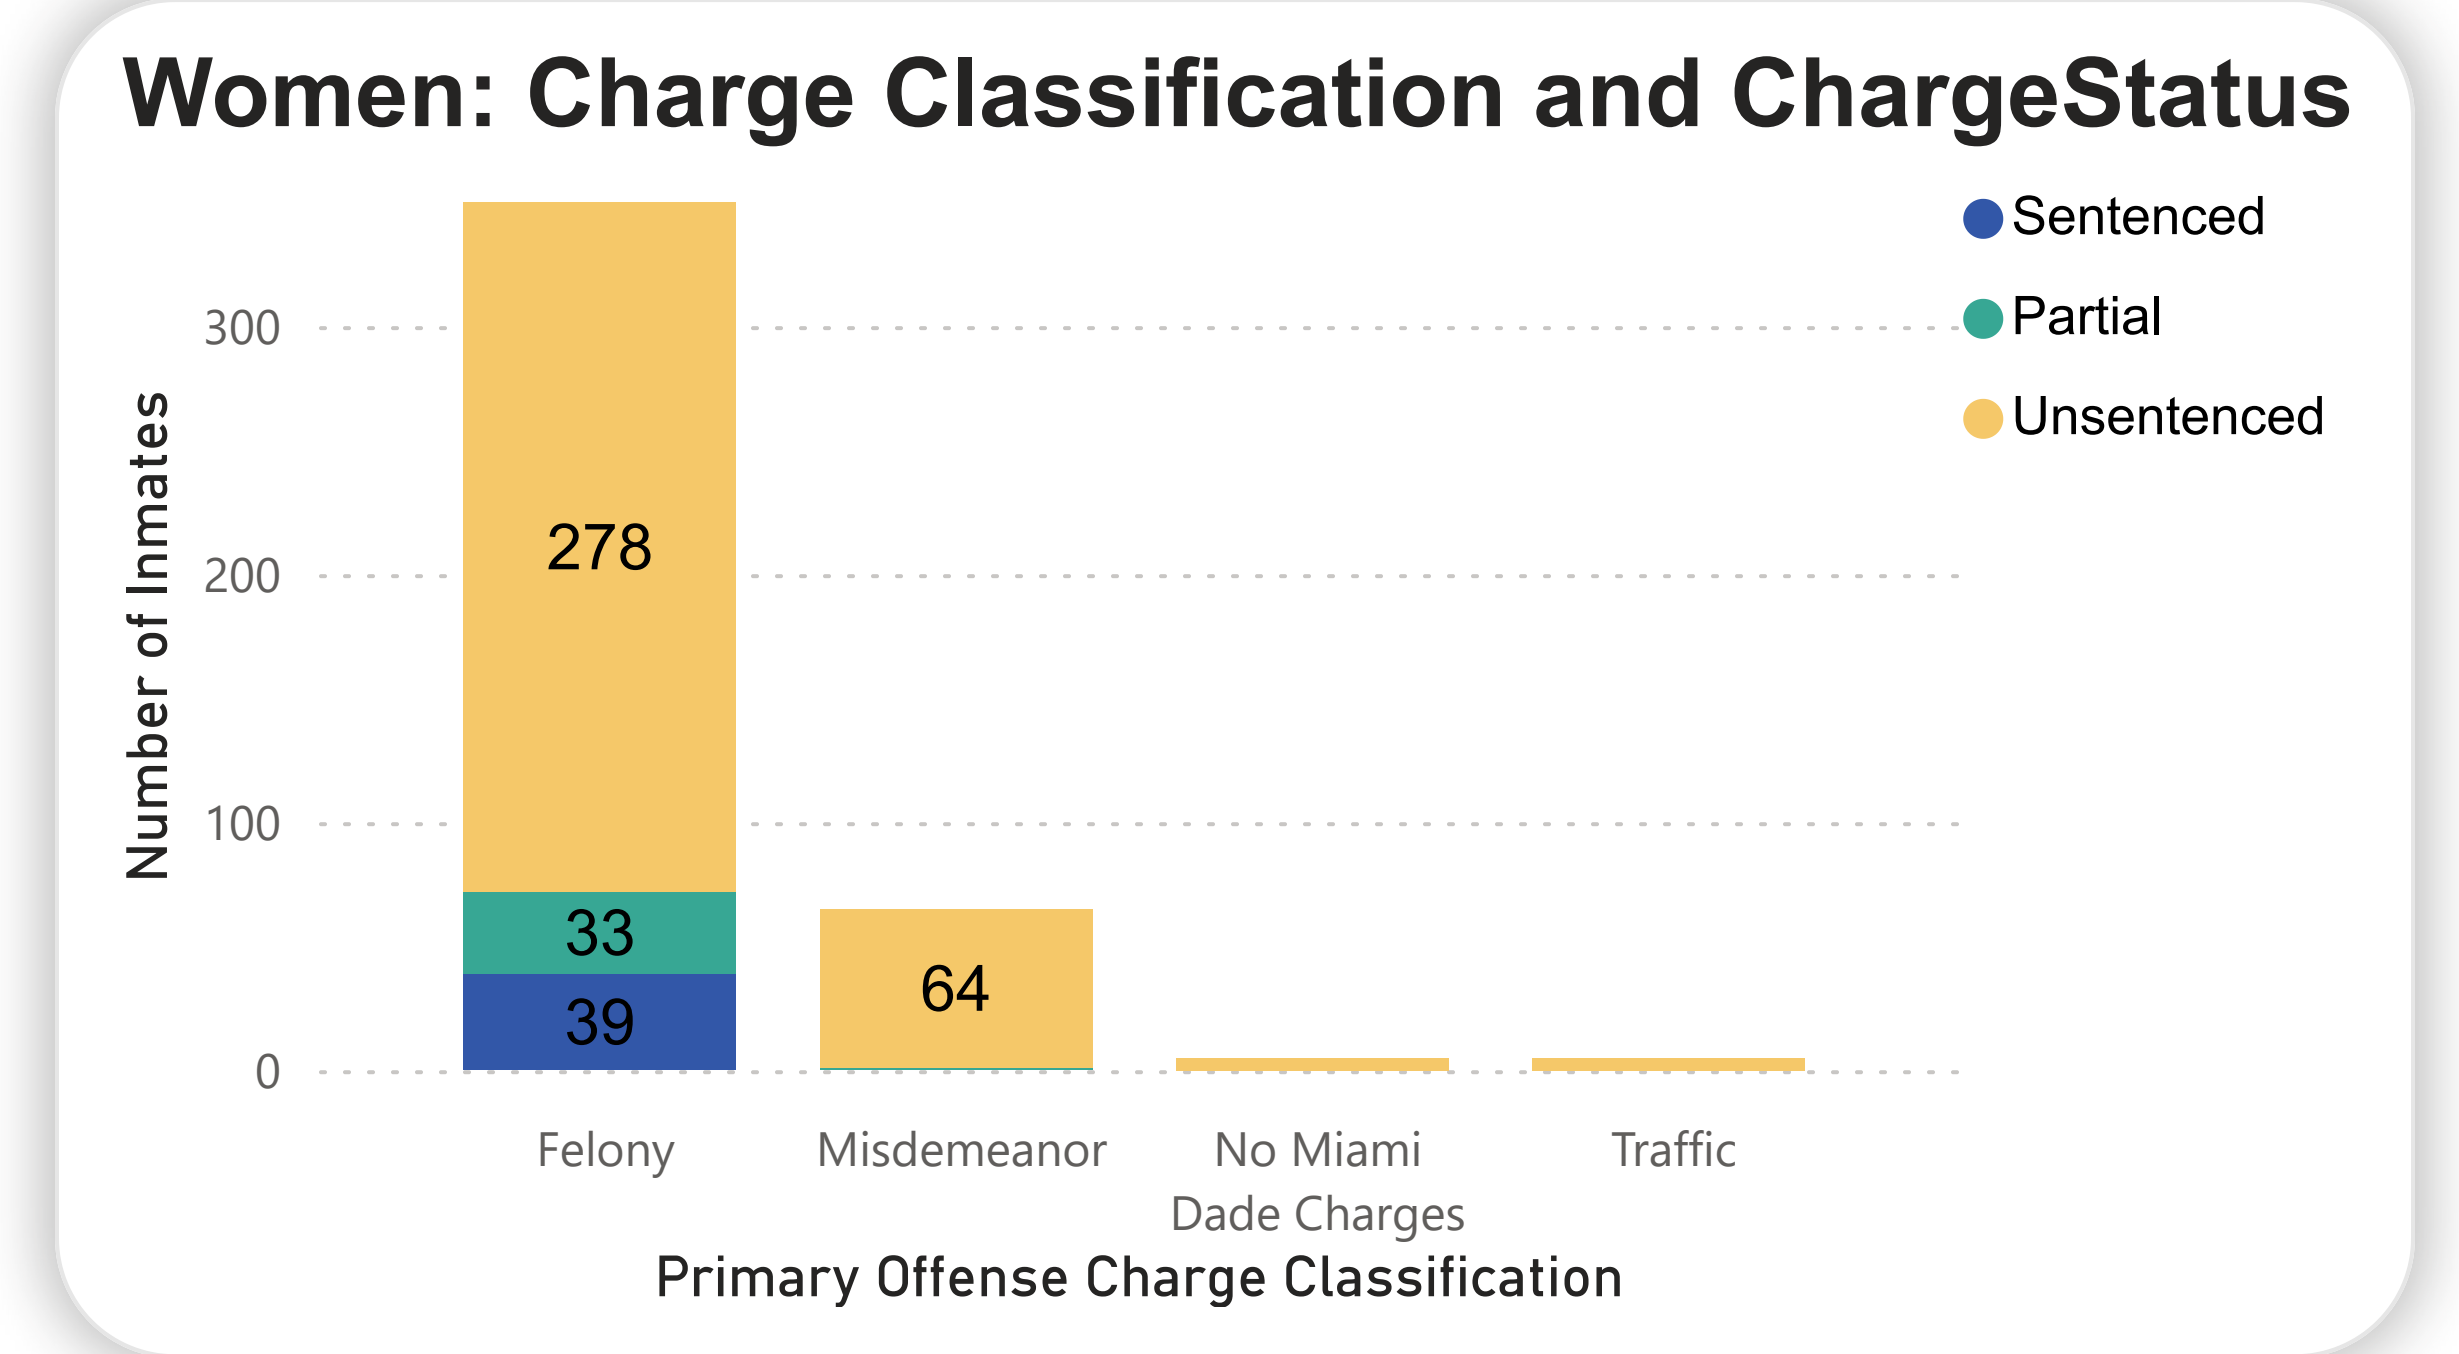

Director Sherea Green (786) 263-6010

Booked: 120

In Custody: 4,707

Released: 125