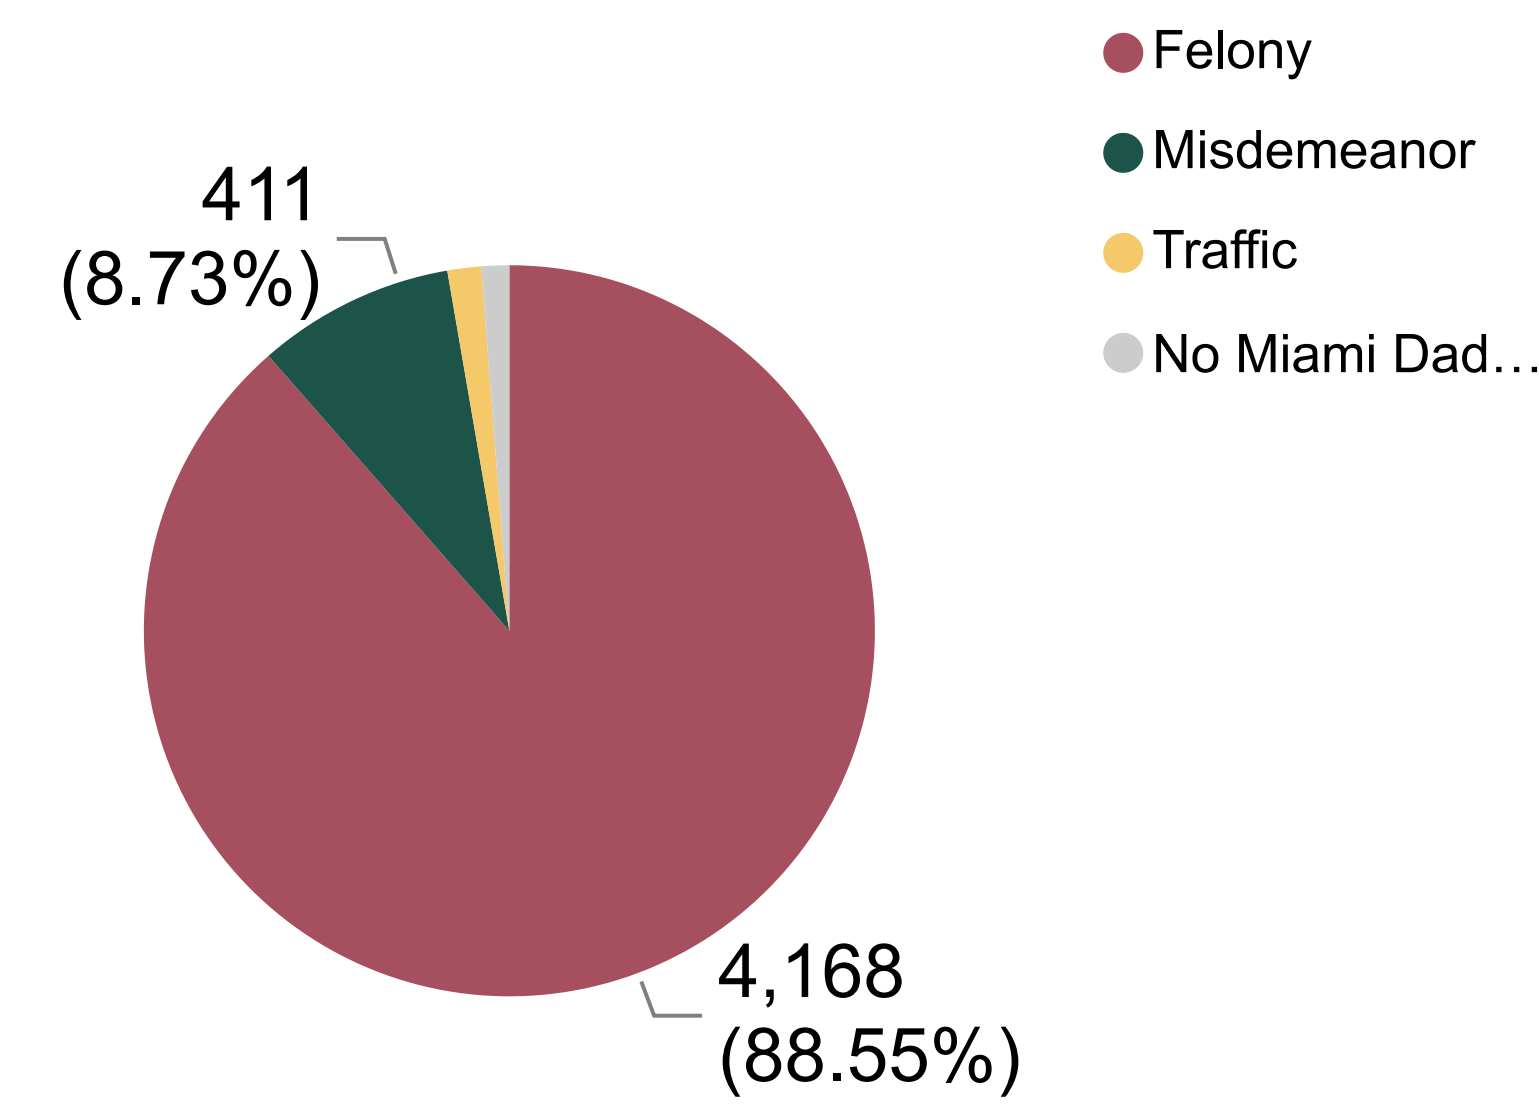

Miami-Dade County  
Corrections and Rehabilitation Department  
Daily Jail Population Statistics for: 4/22/2024

Director Sherea Green (786) 263-6010

Booked: 120

In Custody: 4,707

Released: 125

Gender

Age Range

Primary Offense

Charge Status

Average Daily Population (ADP) over the past 180 days: 4751

Expected Average Length of Stay (EALOS) based on past 180 days: 36.84

Top 12 Inmates with the Longest Length of Stays (In Days)

LOS	JAIL NUMBER	LAST NAME	FIRST NAME	RACE	GENDER	OFFENSE DESCRIPTION
6039	070088206	CHARLES	JOHNNY	B	M	MURDER 1ST DEGREE
5348	090074528	BROWN	STEVIE	B	M	MURDER 1ST DEGREE
5231	090108604	MARTIN	GREGORY	B	M	MURDER 1ST DEGREE
5212	100003323	BROWN	WILLIAM	B	M	MURDER 1ST DEGREE
4797	110015993	BARAHONA	CARMEN	W	F	MURDER 1ST DEGREE
4779	110020445	BARAHONA	JORGE	W	M	MURDER 1ST DEGREE
4427	120015419	JOSEPH	KRISTOPHER	B	M	MURDER 1ST DEGREE
4377	120027289	ROJAS	JOSE	W	M	MURDER 1ST DEGREE
4171	120075951	SIERRA	ALBERTO	W	M	MURDER 1ST DEGREE
4095	130007597	RICO	JONATHAN	W	M	MURDER 1ST DEGREE
4009	130027471	MORRIS	JULIO	B	M	MURDER 1ST DEGREE
3922	130046946	JACKSON	REGINALD	B	M	MURDER 1ST DEGREE