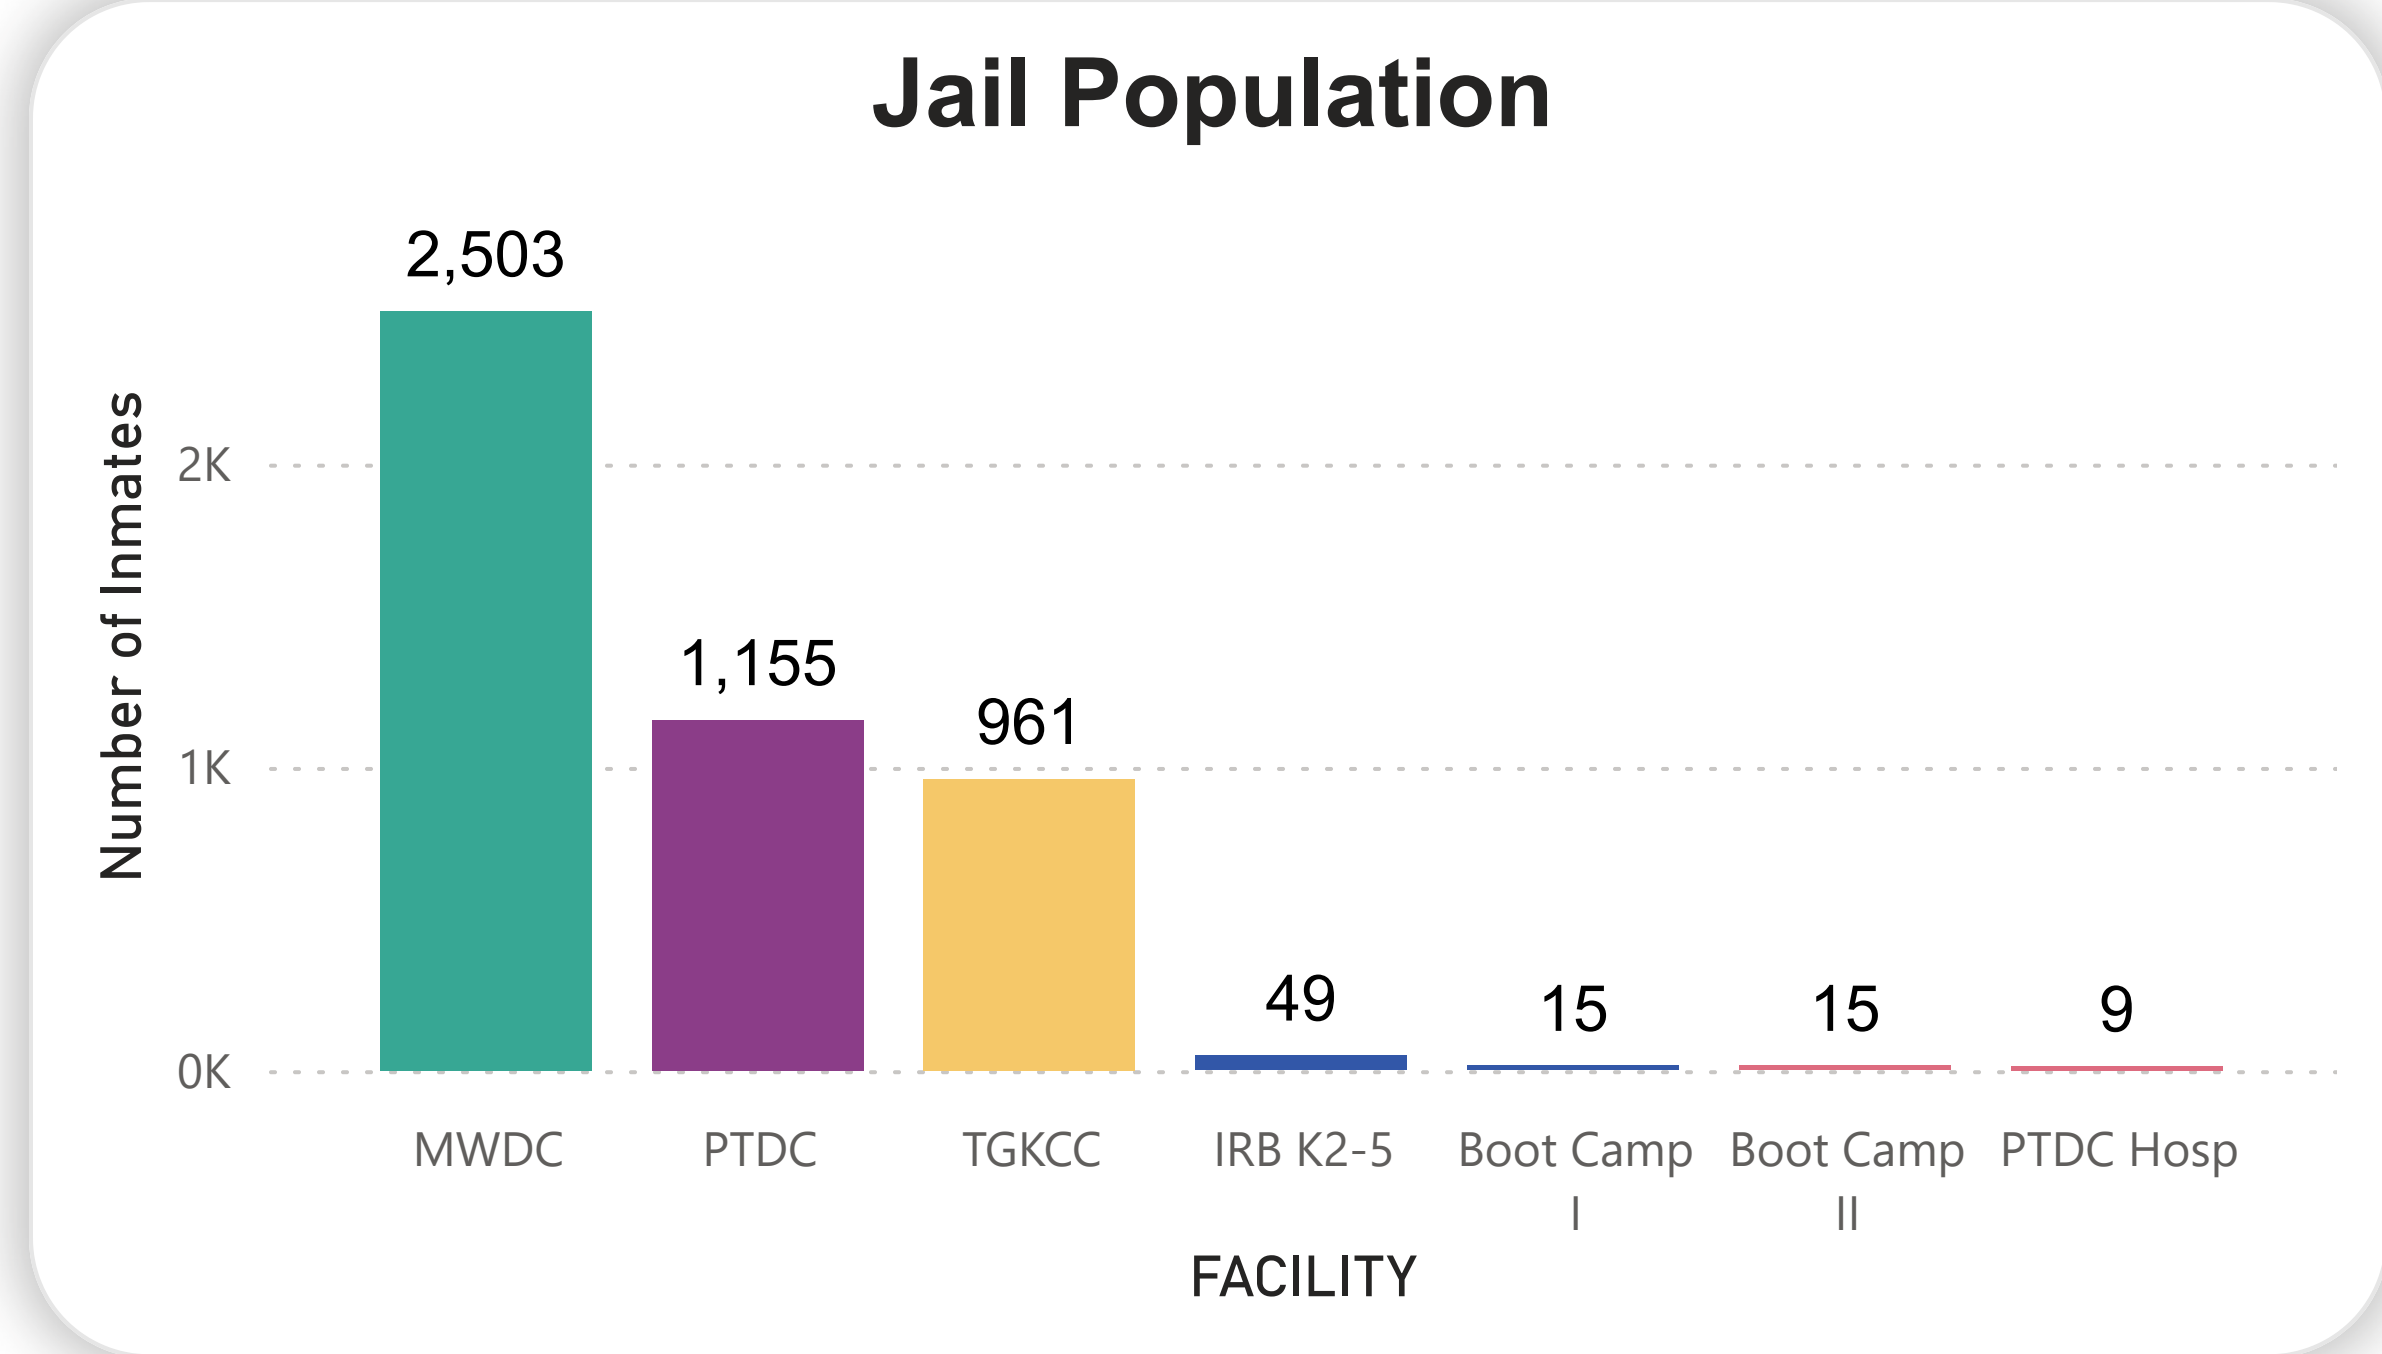

LOS	JAIL NUMBER	LAST NAME	FIRST NAME	RACE	GENDER	OFFENSE DESCRIPTION
6039	070088206	CHARLES	JOHNNY	B	M	MURDER 1ST DEGREE
5348	090074528	BROWN	STEVIE	B	M	MURDER 1ST DEGREE
5231	090108604	MARTIN	GREGORY	B	M	MURDER 1ST DEGREE
5212	100003323	BROWN	WILLIAM	B	M	MURDER 1ST DEGREE
4797	110015993	BARAHONA	CARMEN	W	F	MURDER 1ST DEGREE
4779	110020445	BARAHONA	JORGE	W	M	MURDER 1ST DEGREE
4427	120015419	JOSEPH	KRISTOPHER	B	M	MURDER 1ST DEGREE
4377	120027289	ROJAS	JOSE	W	M	MURDER 1ST DEGREE
4171	120075951	SIERRA	ALBERTO	W	M	MURDER 1ST DEGREE
4095	130007597	RICO	JONATHAN	W	M	MURDER 1ST DEGREE
4009	130027471	MORRIS	JULIO	B	M	MURDER 1ST DEGREE
3922	130046946	JACKSON	REGINALD	B	M	MURDER 1ST DEGREE

Length of Stay in Years/Months

LOS in Years/Months	Number of Inmates	Percent
LOS > 4 years	180	3.82%
LOS > 3 years and LOS <= 4 years	99	2.10%
LOS > 2 years and LOS <= 3 years	214	4.55%
LOS > 18 months and LOS <= 24 months	210	4.46%
LOS > 12 months and LOS <= 18 months	342	7.27%
LOS > 9 months and LOS <= 12 months	288	6.12%
LOS > 6 months and LOS <= 9 months	461	9.79%
LOS > 3 months and LOS <= 6 months	645	13.70%
LOS > 2 months and LOS <= 3 months	382	8.12%
LOS > 1 month and LOS <= 2 months	554	11.77%
LOS <= 1 month	1,332	28.30%
<b>Total</b>	<b>4,707</b>	<b>100.00%</b>

Director Sherea Green (786) 263-6010

**Booked: 120**

**In Custody: 4,707**

**Released: 125**

### Daily Bookings for the Past 4 Months