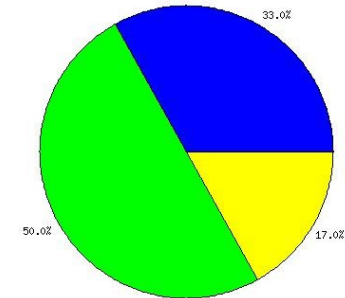

Polling Questions

1 Do you use local public transit?

ID	Answer	Responded	% of total
1	Metrorail Only	13	19
2	Metrobus Only	1	1
3	Both Metrorail and Metrobus	7	10
4	Don't Use Local Public Transit	48	70

2 If Palmetto Bay uses the circulator to shuttle commuters from a park and ride in the Village to Metrorail, would you use it?

ID	Answer	Responded	% of total
1	Yes	19	33
2	No	29	50
3	Undecided	10	17

3 Do you think that connecting SW 87 Ave by bridging the canal at 161 St. would reduce rush hour congestion?

ID	Answer	Responded	% of total
1	Yes	32	48
2	No	31	47
3	Undecided	3	5