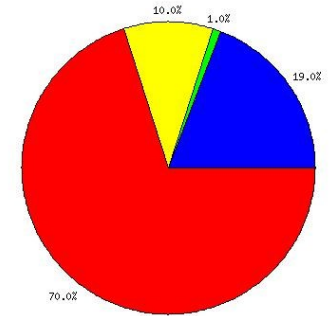

Polling Questions

1 Do you use local public transit?

ID	Answer	Responded	% of total
1	Metrorail Only	13	19
2	Metrobus Only	1	1
3	Both Metrorail and Metrobus	7	10
4	Don't Use Local Public Transit	48	70

2 If Palmetto Bay uses the circulator to shuttle commuters from a park and ride in the Village to Metrorail, would you use it?