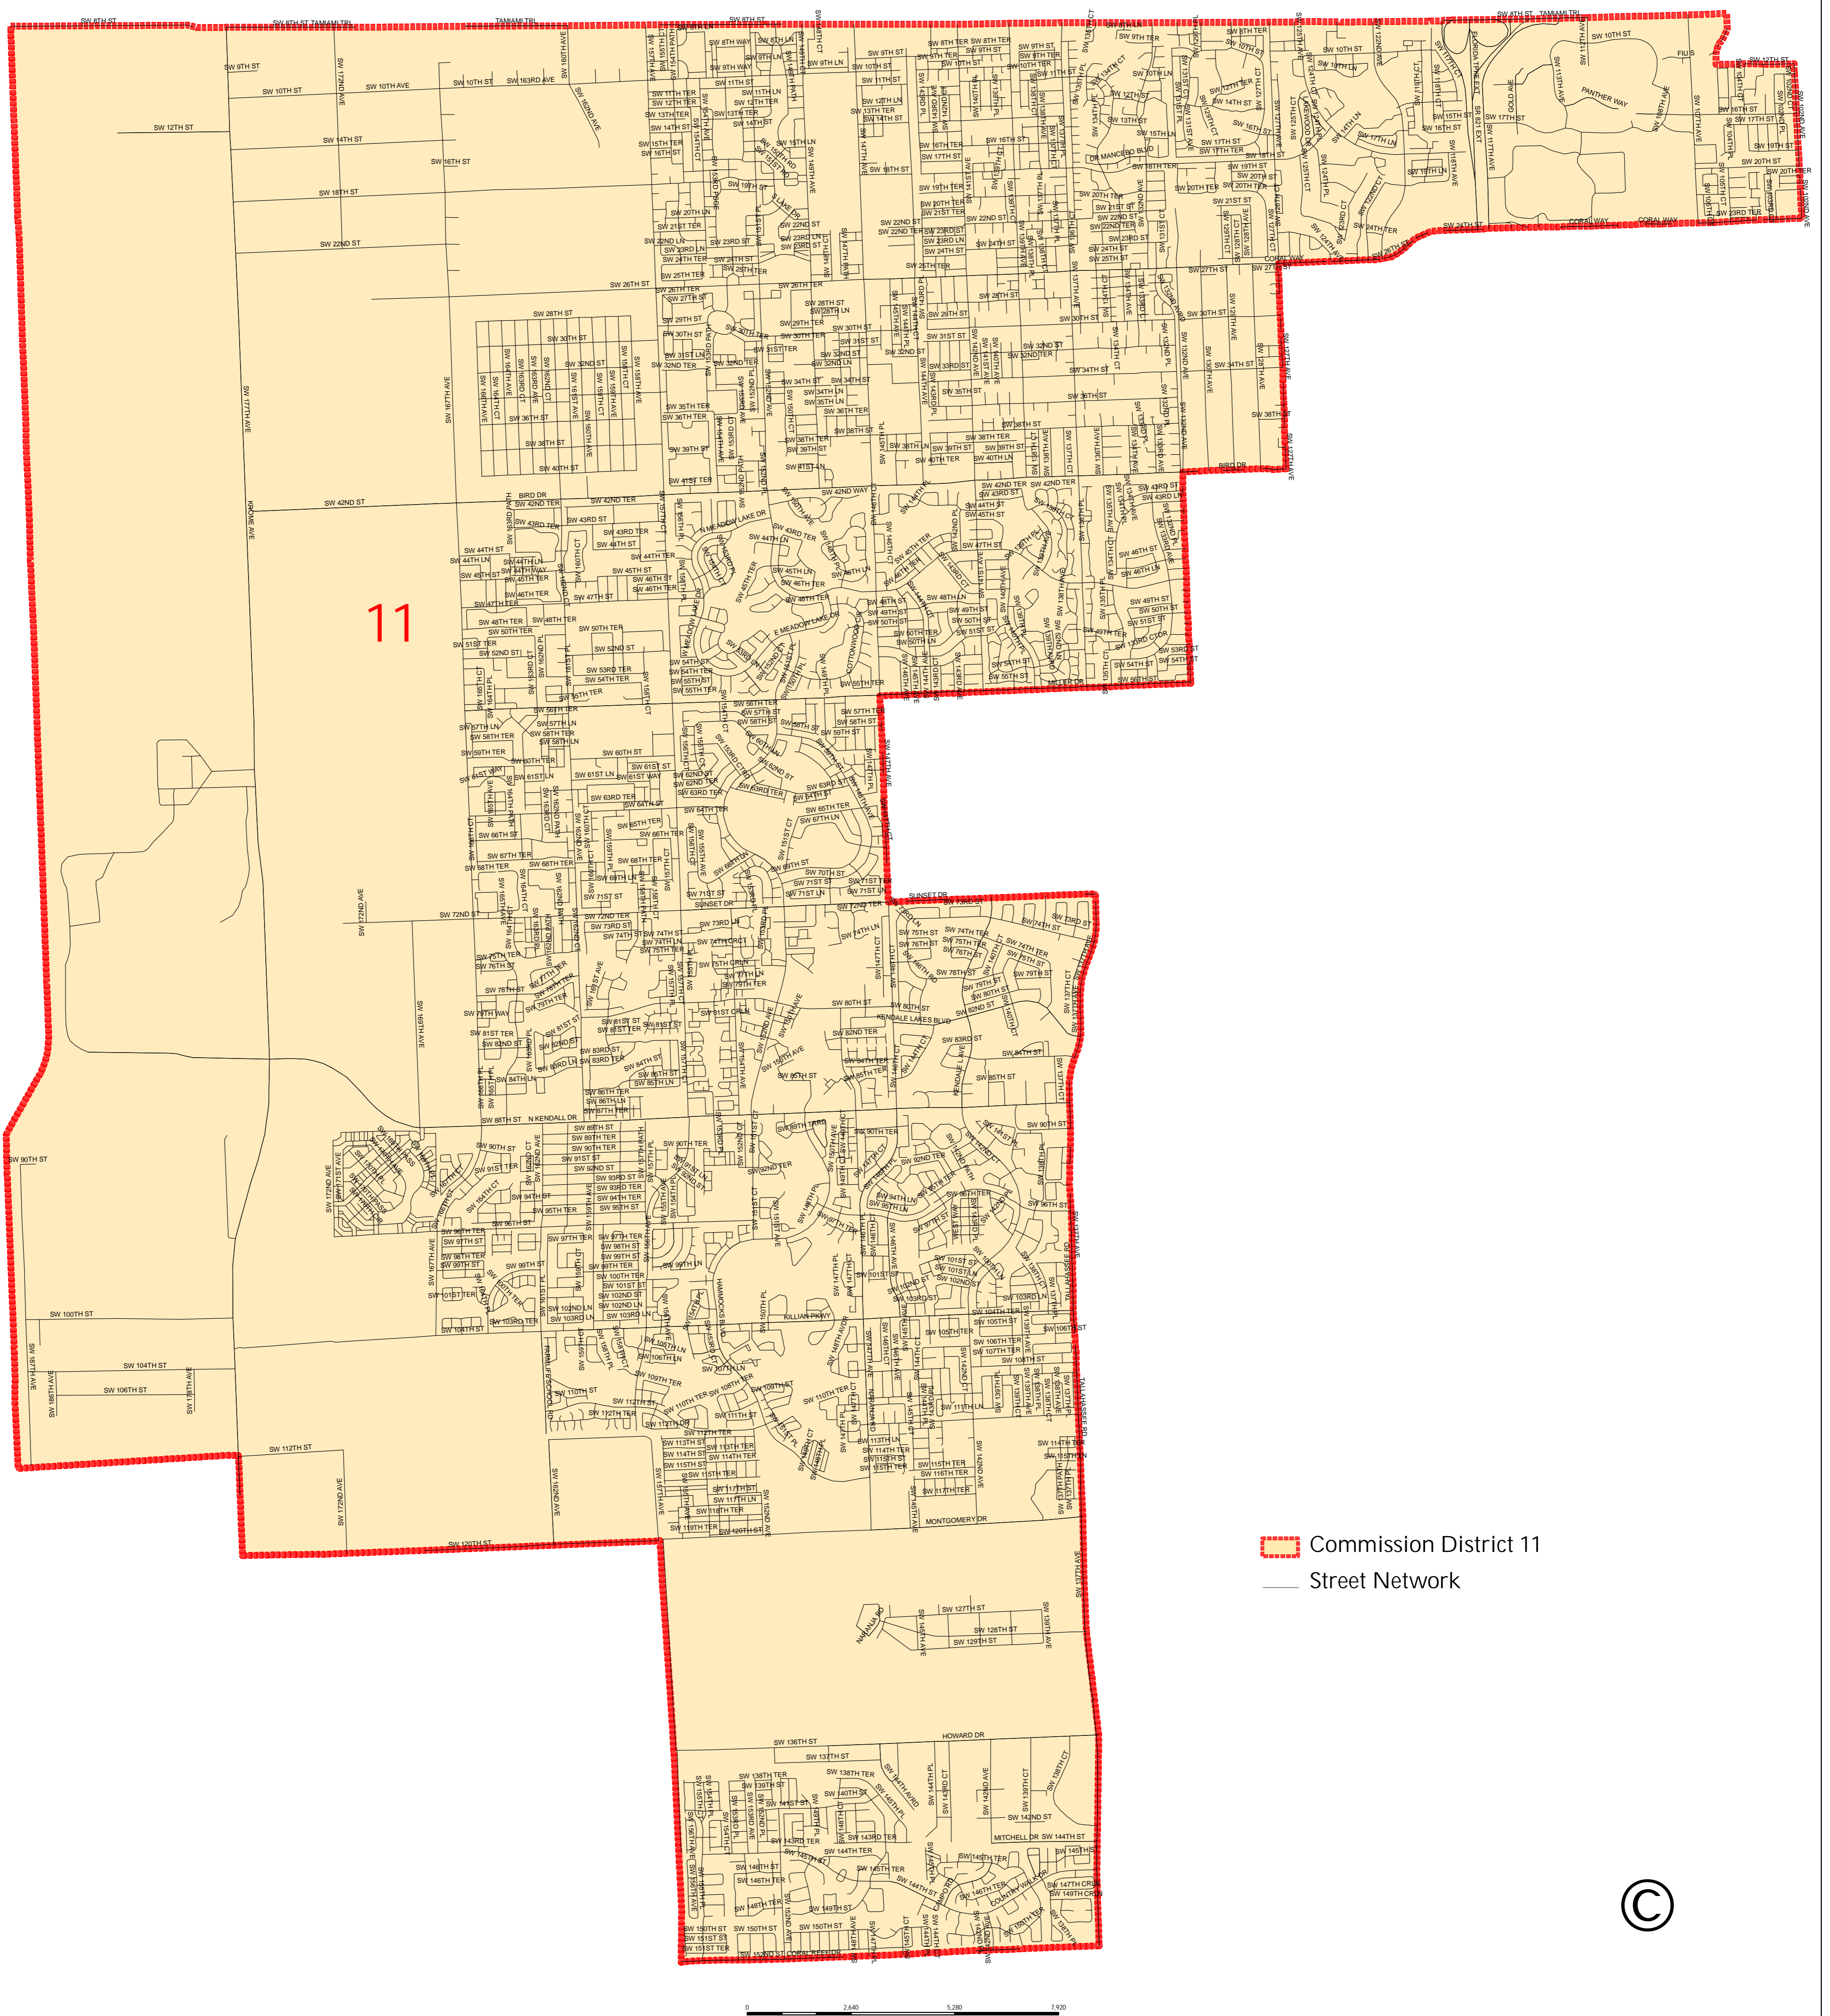

COMMISSION DISTRICT 11

MIAMI-DADE COUNTY, FLORIDA

Commission District 11
 Street Network

0 2,400 4,800 7,200 Feet