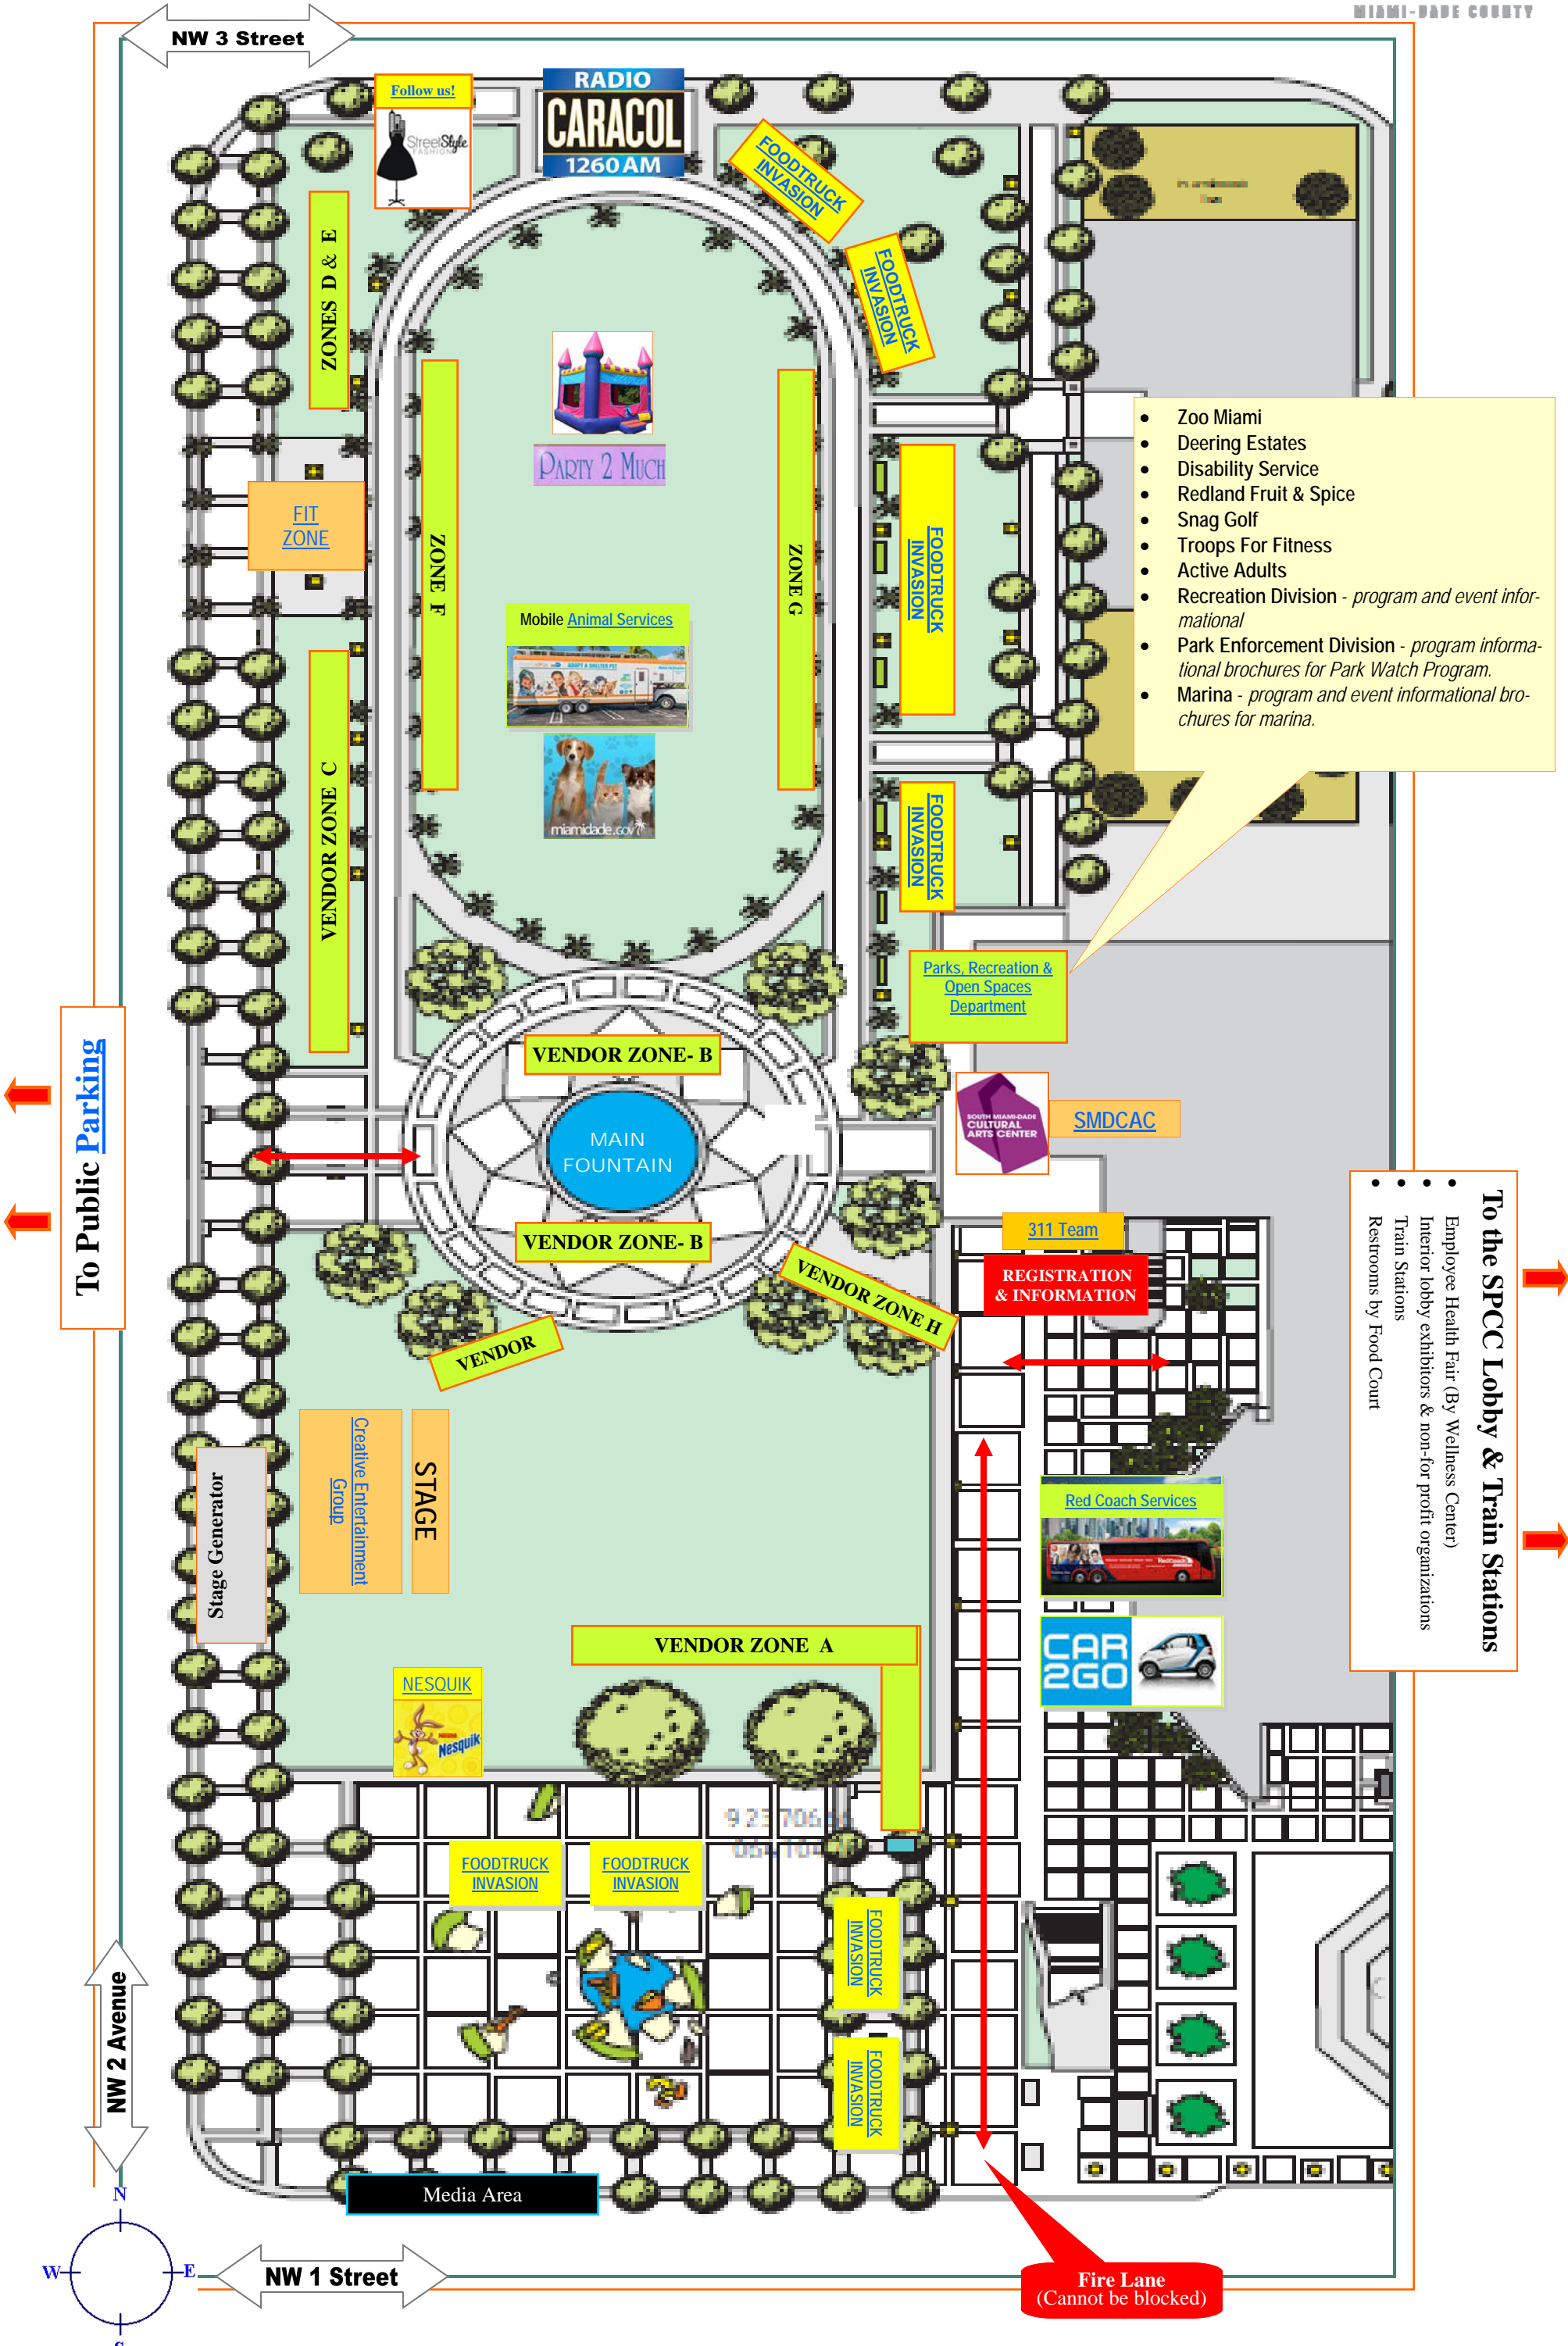

Fall into Wellness Mega Fair / November 14, 2014

WELLNESSWORKS
MIAMI-DADE COUNTY

Interactive Sitemap of the "West Grounds" at [Dade-County Stephen P. Clark Government Center](#), 111 NW 1 Street, Miami 33128
Event Site Plan, Excluding Interior Lobby/Atrium Activities

- To the SPCC Lobby & Train Stations**
- Employee Health Fair (By Wellness Center)
 - Interior lobby exhibitors & non-for profit organizations
 - Train Stations
 - Restrooms by Food Court

To Public Parking

Creative Entertainment Group

Stage Generator

VENDOR ZONE A

FOODTRUCK INVASION

FOODTRUCK INVASION

FOODTRUCK INVASION

FOODTRUCK INVASION

Media Area

FOODTRUCK INVASION

FOODTRUCK INVASION

FOODTRUCK INVASION

FOODTRUCK INVASION

Fall into Wellness Mega Fair

November 14, 2014

NW 3 Street

Lobby Area Exhibitors	
Animal Services (outdoors)	
Blind Services	
Consumer Protection Mediation Center/ RER	
Department of Children and Families	
Earthsavve Miami	
Elections	
Epilepsy Foundation of Florida	
Florida Department of Health in Miami-Dade County – Women’s Health & Pre-ventive Services	
Florida Heart Research Institute	
Housing Finance Authority – Home Ownership	
Jackson Health Systems	
Library	
Safelink	
South Florida Commuter Services (outdoors)	
STD-HIV Prevention and Control Program/ Florida Department of Health in Miami-Dade	
United Way – ISD	