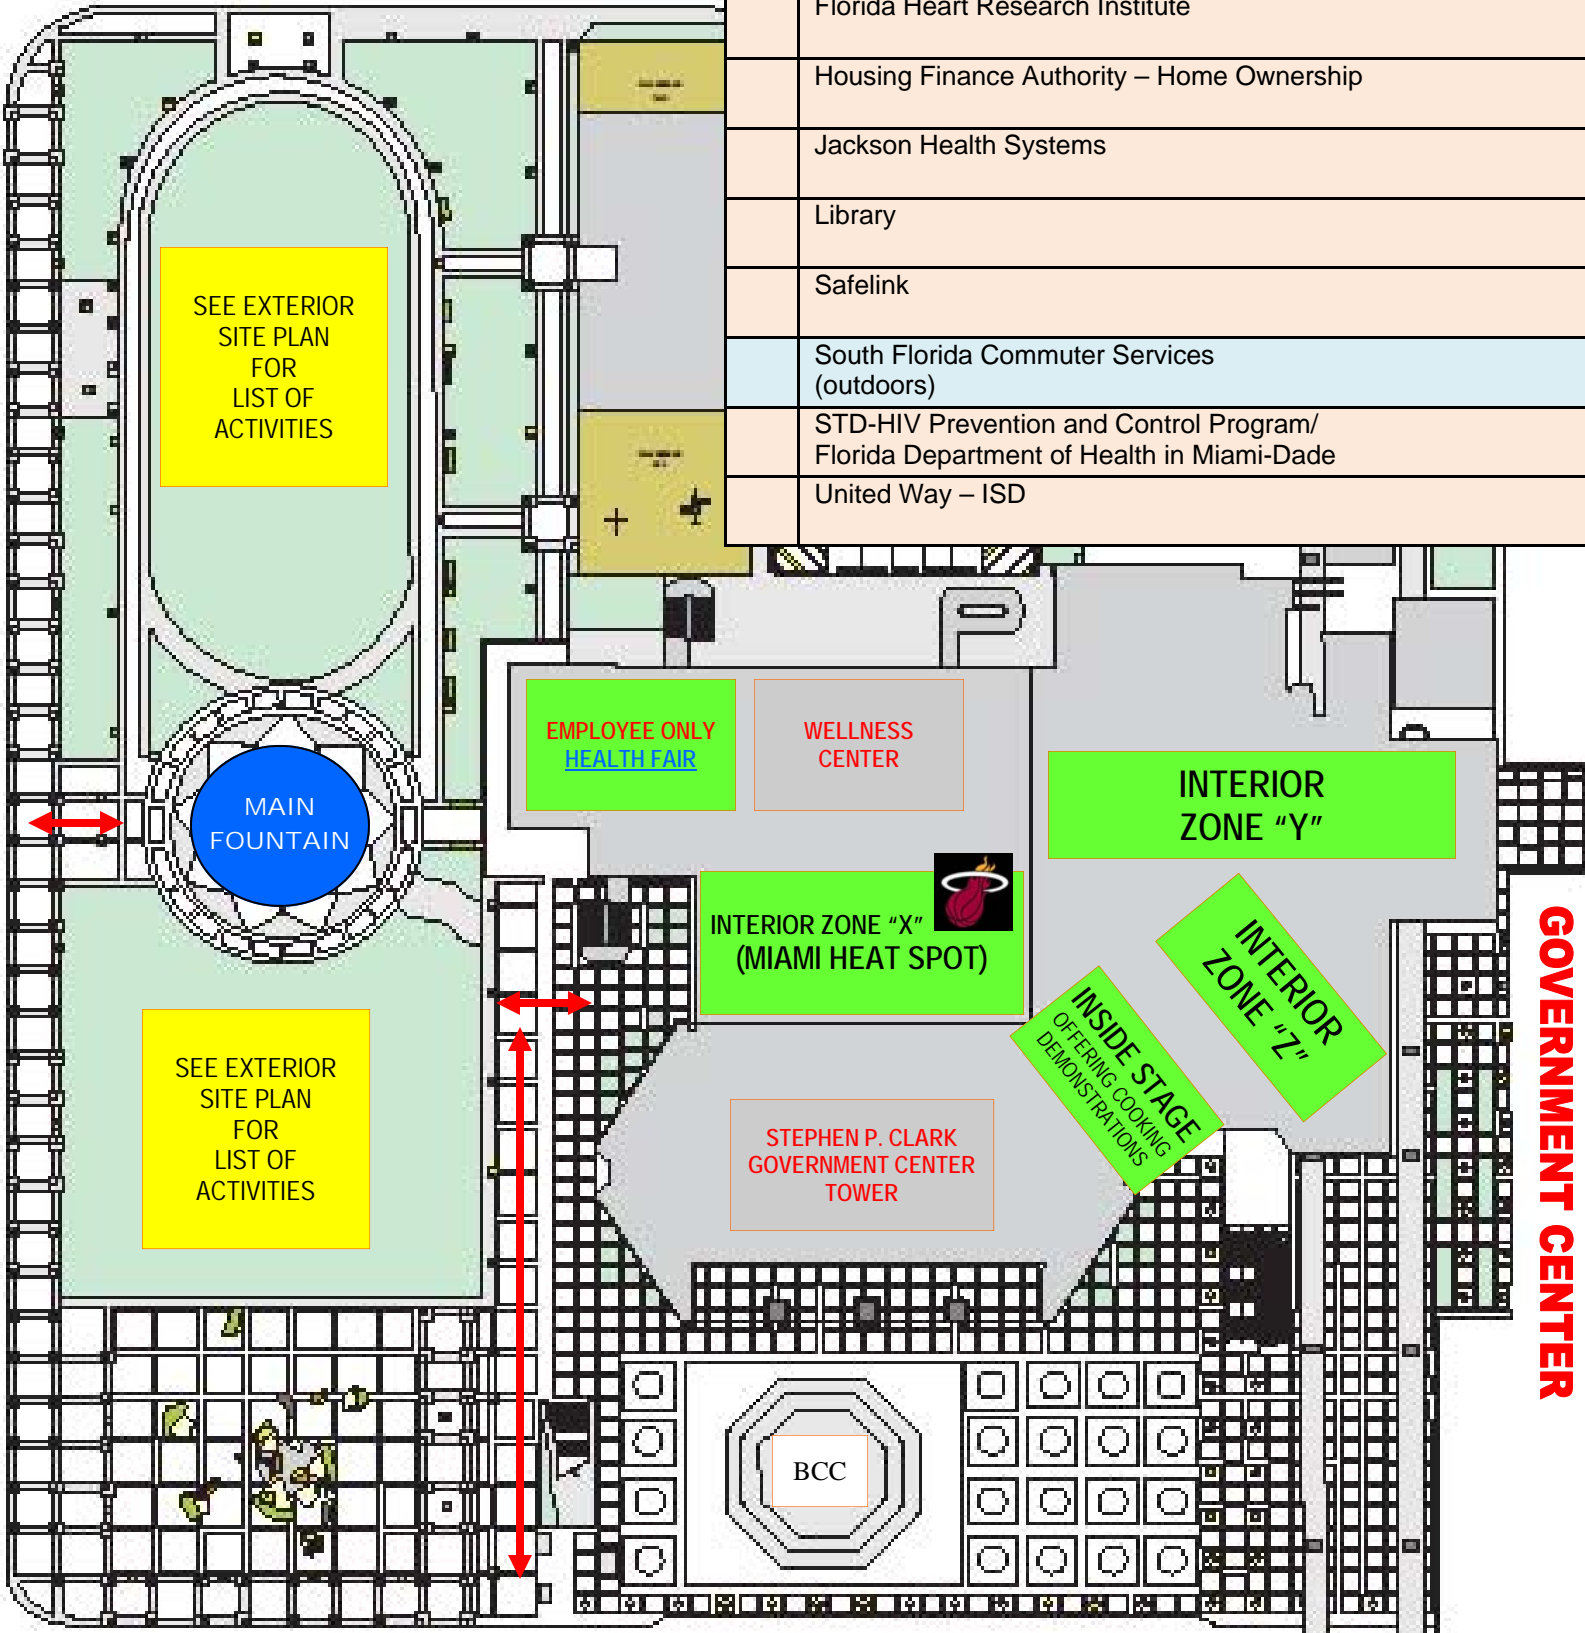

Fall into Wellness Mega Fair

November 14, 2014

NW 3 Street

Lobby Area Exhibitors	
Animal Services (outdoors)	
Blind Services	
Consumer Protection Mediation Center/ RER	
Department of Children and Families	
Earthsavve Miami	
Elections	
Epilepsy Foundation of Florida	
Florida Department of Health in Miami-Dade County – Women’s Health & Pre-ventive Services	
Florida Heart Research Institute	
Housing Finance Authority – Home Ownership	
Jackson Health Systems	
Library	
Safelink	
South Florida Commuter Services (outdoors)	
STD-HIV Prevention and Control Program/ Florida Department of Health in Miami-Dade	
United Way – ISD	

To Public Parking

NW 2 Avenue

TRAIN STATION
GOVERNMENT CENTER

NW 1 Street

STEPHEN P. CLARK GOVERNMENT CENTER