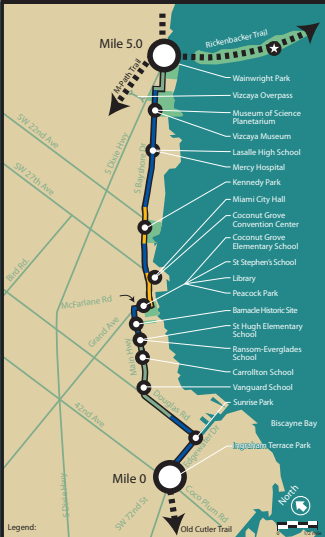

Commodore Trail

Route 1

Walking

Inline Skating

Cycling

Commodore Trail Segment of Route 1

Trail Length
5.0 Miles

For more information
Dial 311