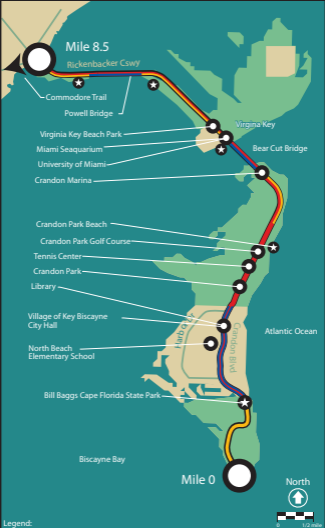

Rickenbacker Trail

Route 11

Walking

Inline Skating

Cycling

Rickenbacker Trail Segment of Route 11

Trail Length
8.5 Miles

For more information
Dial 311