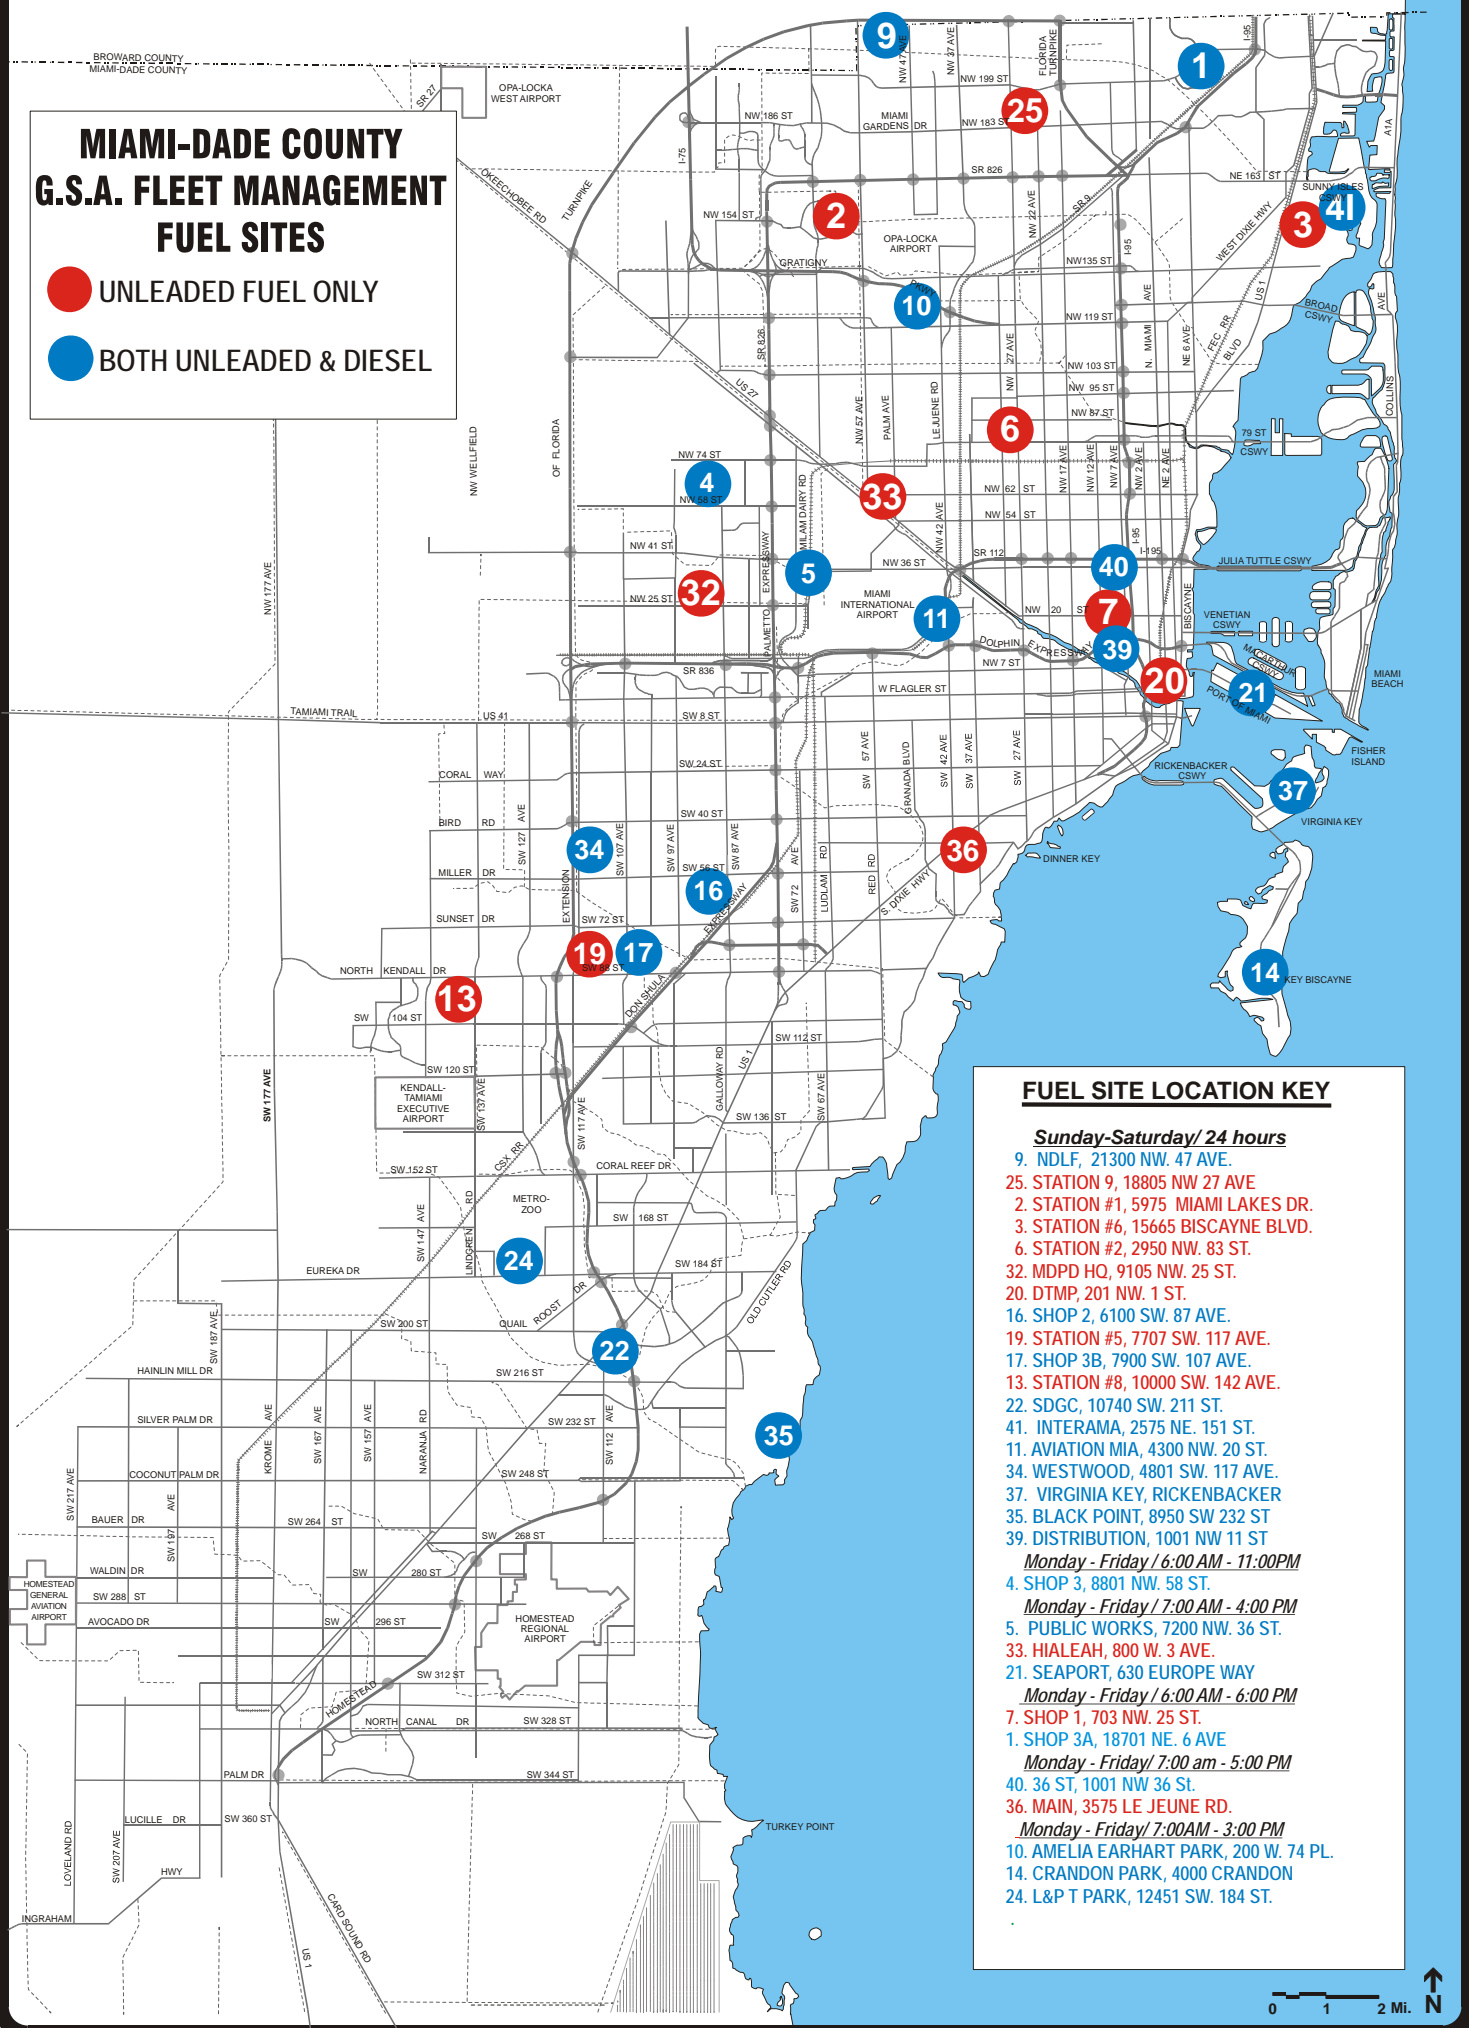

MIAMI-DADE COUNTY G.S.A. FLEET MANAGEMENT FUEL SITES

- UNLEADED FUEL ONLY
- BOTH UNLEADED & DIESEL

FUEL SITE LOCATION KEY

Sunday-Saturday / 24 hours

- 9. NDLF, 21300 NW. 47 AVE.
- 25. STATION 9, 18805 NW 27 AVE
- 2. STATION #1, 5975 MIAMI LAKES DR.
- 3. STATION #6, 15665 BISCAYNE BLVD.
- 6. STATION #2, 2950 NW. 83 ST.
- 32. MDPD HQ, 9105 NW. 25 ST.
- 20. DTMP, 201 NW. 1 ST.
- 16. SHOP 2, 6100 SW. 87 AVE.
- 19. STATION #5, 7707 SW. 117 AVE.
- 17. SHOP 3B, 7900 SW. 107 AVE.
- 13. STATION #8, 10000 SW. 142 AVE.
- 22. SDGC, 10740 SW. 211 ST.
- 41. INTERAMA, 2575 NE. 151 ST.
- 11. AVIATION MIA, 4300 NW. 20 ST.
- 34. WESTWOOD, 4801 SW. 117 AVE.
- 37. VIRGINIA KEY, RICKENBACKER
- 35. BLACK POINT, 8950 SW 232 ST
- 39. DISTRIBUTION, 1001 NW 11 ST

Monday - Friday / 6:00 AM - 11:00PM

- 4. SHOP 3, 8801 NW. 58 ST.
- Monday - Friday / 7:00 AM - 4:00 PM
- 5. PUBLIC WORKS, 7200 NW. 36 ST.
- 33. HIALEAH, 800 W. 3 AVE.
- 21. SEAPORT, 630 EUROPE WAY
- Monday - Friday / 6:00 AM - 6:00 PM
- 7. SHOP 1, 703 NW. 25 ST.
- 1. SHOP 3A, 18701 NE. 6 AVE

Monday - Friday / 7:00 am - 5:00 PM

- 40. 36 ST, 1001 NW 36 ST.
- 36. MAIN, 3575 LE JEUNE RD.
- Monday - Friday / 7:00AM - 3:00 PM
- 10. AMELIA EARHART PARK, 200 W. 74 PL.
- 14. CRANDON PARK, 4000 CRANDON
- 24. L&P T PARK, 12451 SW. 184 ST.