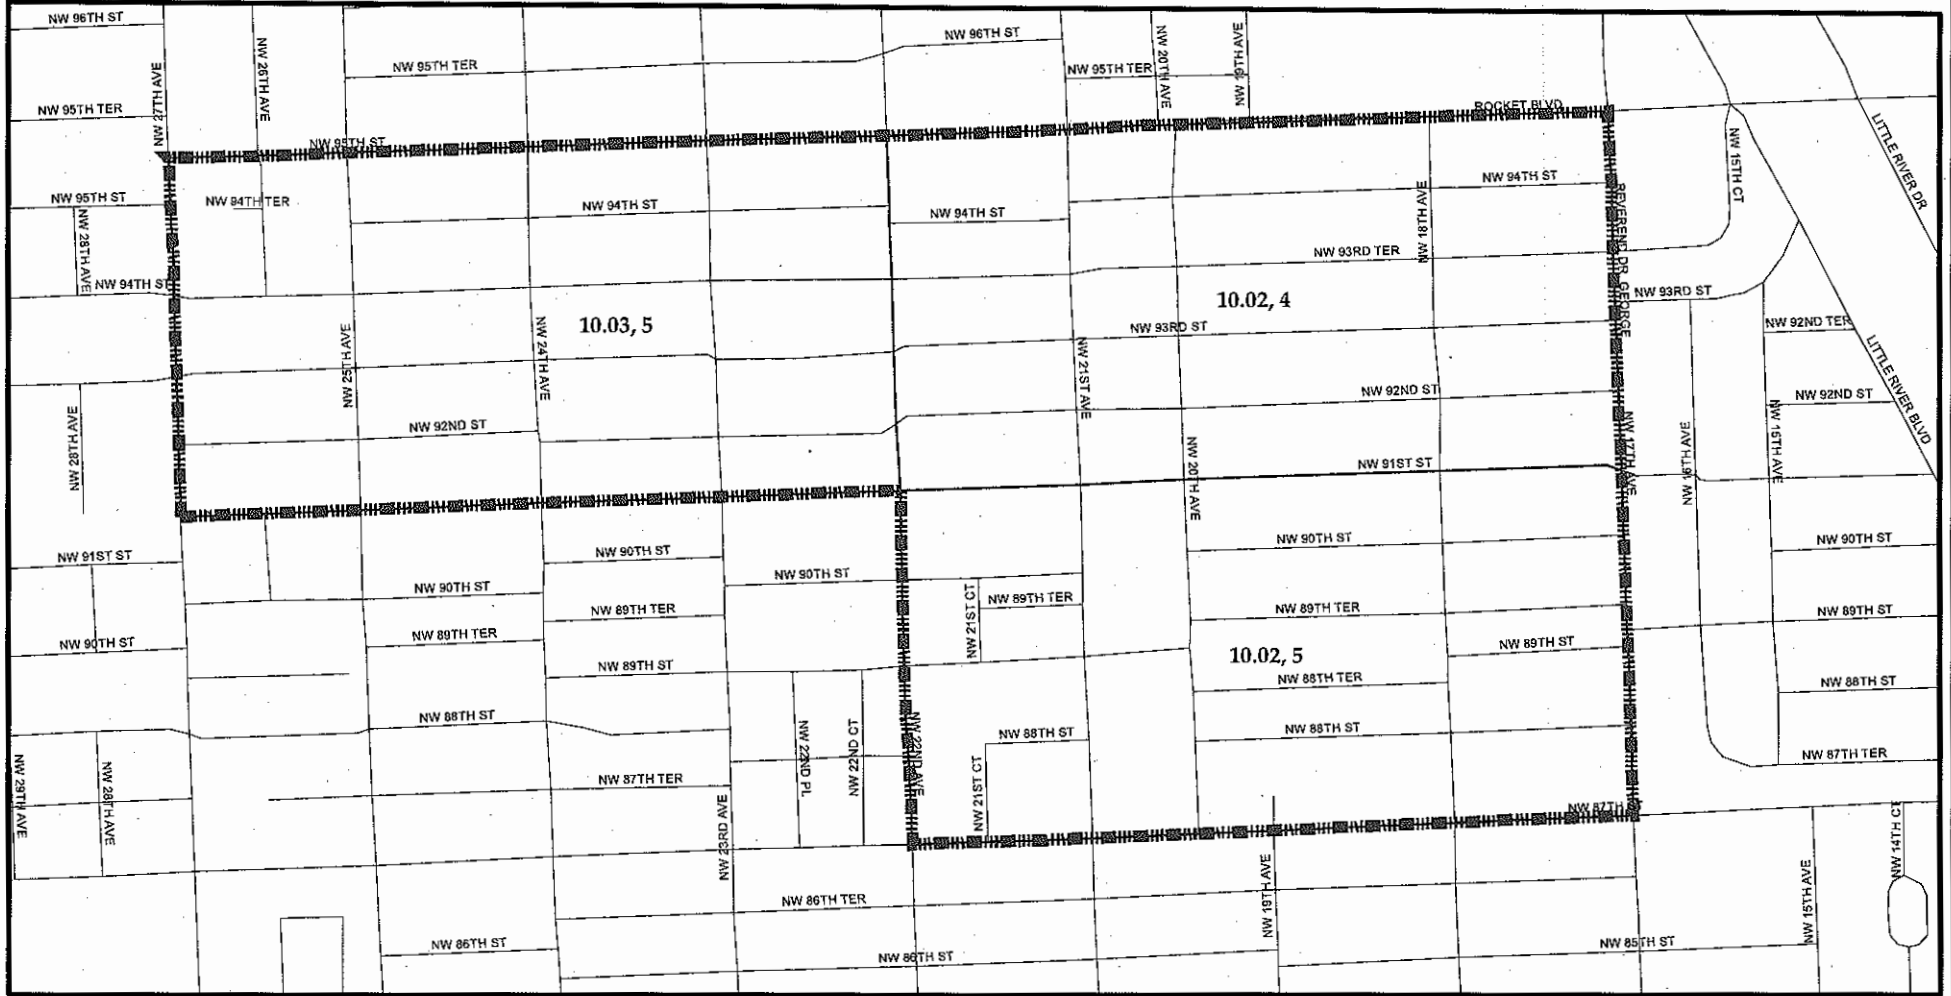

WEST LITTLE RIVER NRSA

MIAMI - DADE COUNTY, FLORIDA

LEGEND

- West Little River NRSA Boundary
- 2000 Block Groups
- Streets and Highways

NOVEMBER 2007

Delivering Excellence Every Day

DEPARTMENT OF PLANNING & ZONING
PLANNING RESEARCH SECTION