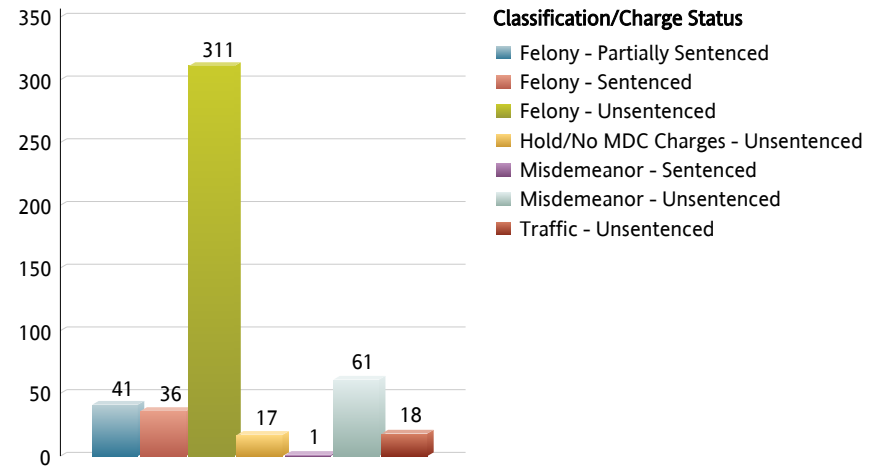

Outside Facilities Inmate Population: 954

Total Inmates Supervised: 5,318

Booked Count for August 20, 2018: 140

Released Count for August 20, 2018: 168

Daily Bookings for the Past 4 Months

Daily Releases for the Past 4 Months

Miami-Dade County
Corrections and Rehabilitation Department
Daily Jail Population Statistics
Data for: Monday, August 20, 2018

Director Daniel Junior (786) 263-6010

Mayor Carlos A. Gimenez

In Facilities Inmate Population: 4,364
Booked Count for August 20, 2018: 140

Outside Facilities Inmate Population: 954

Total Inmates Supervised: 5,318
Released Count for August 20, 2018: 168

Men: 4,833 91%

Women: 485 9%

Demographics based on Arrest Affidavit Information			
	Female	Male	Totals
Hispanic	139	1,478	1,617
Non-Hispanic	222	2,148	2,370
Unknown	124	1,207	1,331
Totals:	485	4,833	5,318