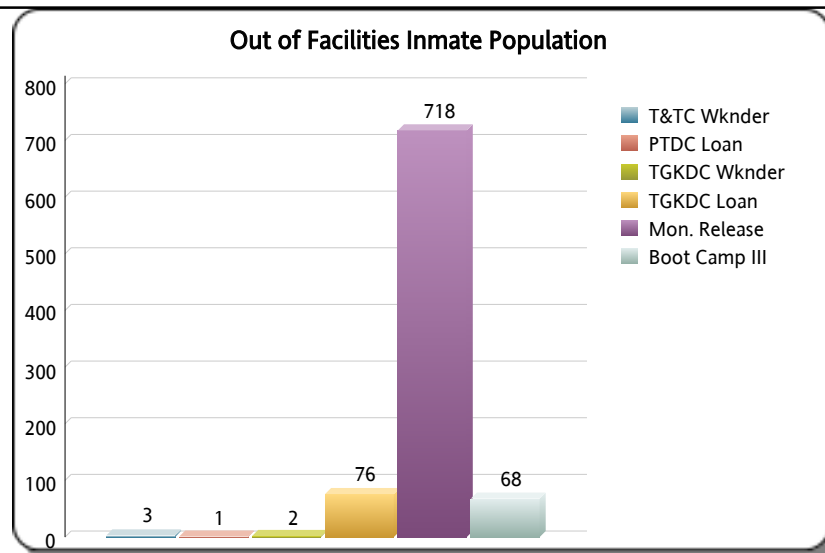

Outside Facilities Inmate Population: 868

Total Inmates Supervised: 4,920

Booked Count for May 28, 2017: 164

Released Count for May 28, 2017: 118

Average Daily Population (ADP) Over the Last 180 Days: 4,517

Miami-Dade County
Corrections and Rehabilitation Department
Daily Jail Population Statistics
 Data for: **Sunday, May 28, 2017**

Interim Director Daniel Junior (786) 263-6010

Mayor Carlos A. Gimenez

In Facilities Inmate Population: 4,052

Outside Facilities Inmate Population: 868

Total Inmates Supervised: 4,920

Booked Count for May 28, 2017: 164

Released Count for May 28, 2017: 118

Daily Bookings for the Past 4 Months

Daily Releases for the Past 4 Months