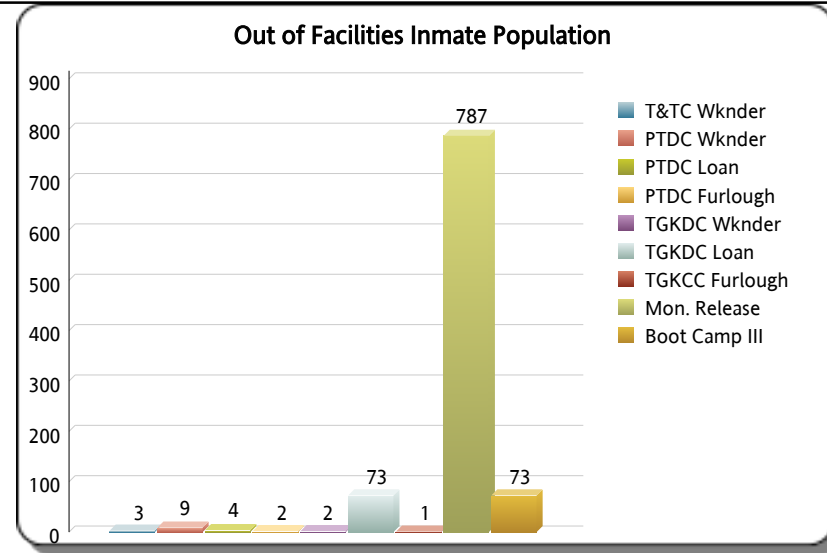

Length of Stay in Years/Months for Inmates Under Supervision

LOS in Years/Months	# of Inmates
LOS > 4 years	96
LOS > 3 years and LOS <= 4 years	91
LOS > 2 years and LOS <= 3 years	244
LOS > 18 months and LOS <= 24 months	255
LOS > 12 months and LOS <= 18 months	468
LOS > 9 months and LOS <= 12 months	336
LOS > 6 months and LOS <= 9 months	528
LOS > 3 months and LOS <= 6 months	867
LOS > 2 months and LOS <= 3 months	461
LOS > 1 month and LOS <= 2 months	573
LOS <= 1 month	1,399
Total:	5,318

Miami-Dade County
Corrections and Rehabilitation Department
Daily Jail Population Statistics
 Data for: **Monday, August 20, 2018**

Director Daniel Junior (786) 263-6010

Mayor Carlos A. Gimenez

In Facilities Inmate Population: 4,364

Outside Facilities Inmate Population: 954

Total Inmates Supervised: 5,318

Booked Count for August 20, 2018: 140

Released Count for August 20, 2018: 168

Daily Bookings for the Past 4 Months

Daily Releases for the Past 4 Months

Miami-Dade County
Corrections and Rehabilitation Department
Daily Jail Population Statistics
Data for: Monday, August 20, 2018

Director Daniel Junior (786) 263-6010

Mayor Carlos A. Gimenez

In Facilities Inmate Population: 4,364
Booked Count for August 20, 2018: 140