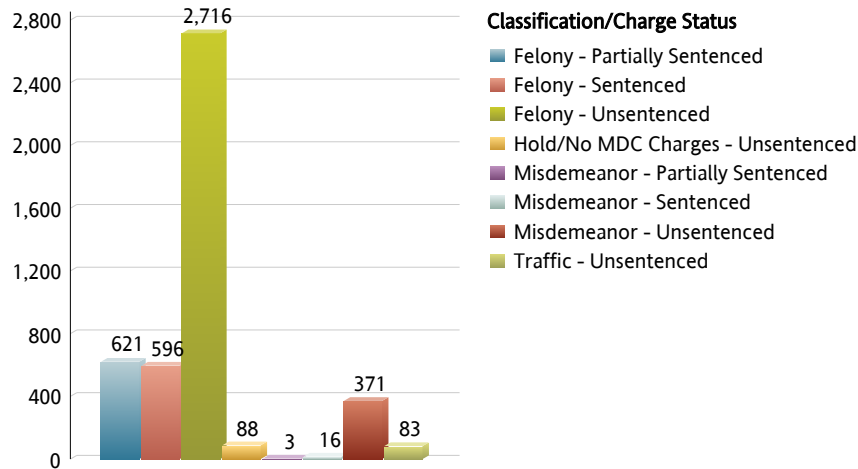

Outside Facilities Inmate Population: 868

Total Inmates Supervised: 4,920

Booked Count for May 28, 2017: 164

Released Count for May 28, 2017: 118

Daily Bookings for the Past 4 Months

Daily Releases for the Past 4 Months

Miami-Dade County
Corrections and Rehabilitation Department
Daily Jail Population Statistics
 Data for: **Sunday, May 28, 2017**

Interim Director Daniel Junior (786) 263-6010

Mayor Carlos A. Gimenez

In Facilities Inmate Population: 4,052
Booked Count for May 28, 2017: 164

Outside Facilities Inmate Population: 868

Total Inmates Supervised: 4,920
Released Count for May 28, 2017: 118

Men: 4,494 91%

Women: 424 9%

Demographics based on Arrest Affidavit Information				
	Female	Male	Other	Totals
Hispanic	110	1,322	1	1,433
Non-Hispanic	168	1,889	1	2,058
Unknown	146	1,283	0	1,429
Totals:	424	4,494	2	4,920