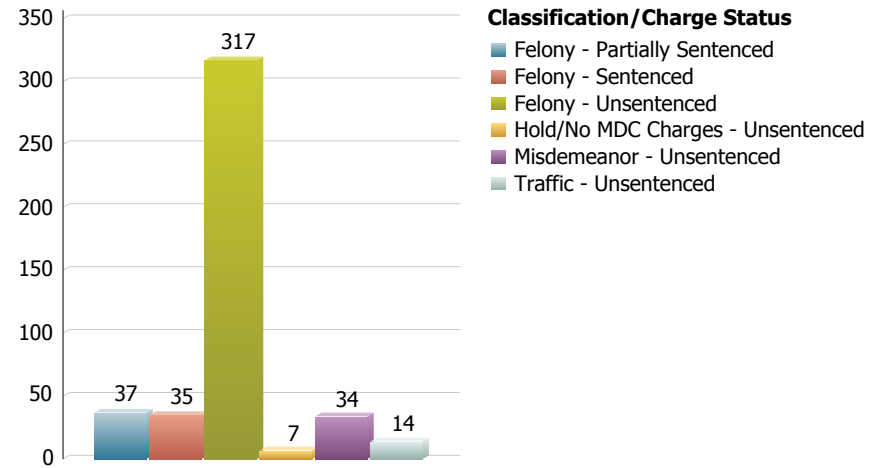

Women: 444 9%