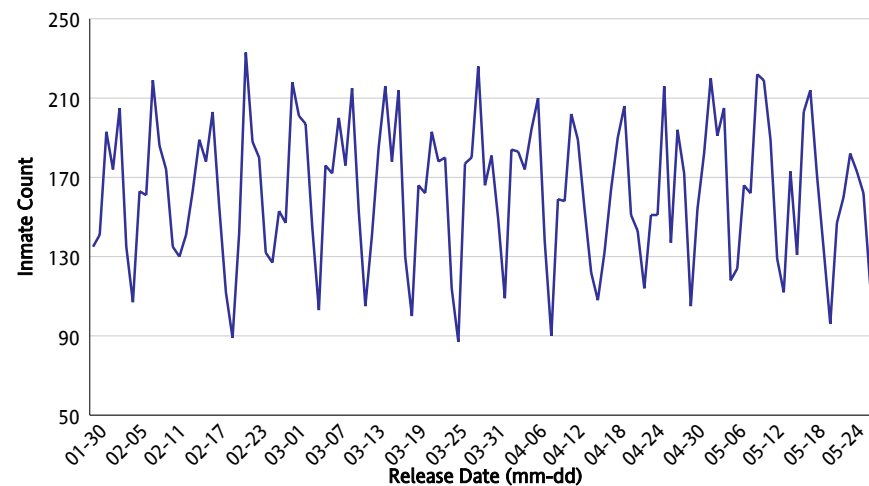

Outside Facilities Inmate Population: 868

Total Inmates Supervised: 4,920

Booked Count for May 28, 2017: 164

Released Count for May 28, 2017: 118

Daily Bookings for the Past 4 Months

Daily Releases for the Past 4 Months