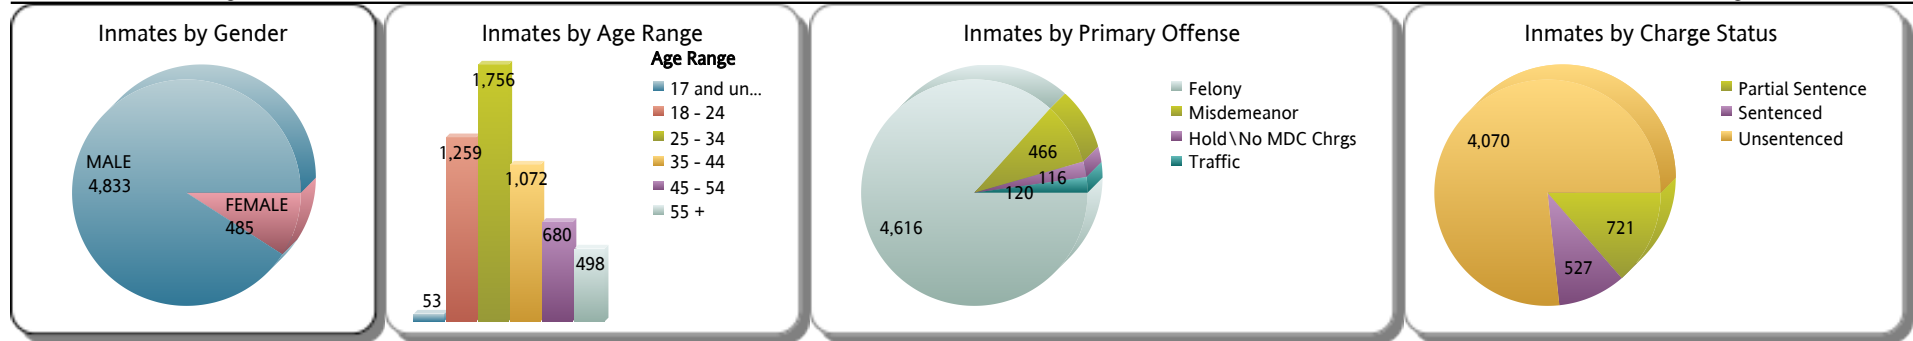

Outside Facilities Inmate Population: 954

Total Inmates Supervised: 5,318

Booked Count for August 20, 2018: 140

Released Count for August 20, 2018: 168

Average Daily Population (ADP) Over the Last 180 Days: 1,760

Average Length of Stay (ALOS) Over the Last 180 Days: 14.60

Top 12 Inmates with the Longest Length of Stay (In Days)

LOS	JAIL NUMBER	LAST NAME	FIRST NAME	RACE	GENDER	HIGHEST OFFENSE
4,942	050010740	MANGHAM	DANYAN	B	M	MURDER 1ST DEGREE
4,877	050030384	MOSES	ALTON	B	M	MURDER 1ST DEGREE
4,877	050030386	WRIGHT	SAMUEL	B	M	MURDER 1ST DEGREE
4,848	050039303	HOLMES	DERRICK	B	M	MURDER 1ST DEGREE
4,568	060013544	LAWSON	LARRY	B	M	MURDER 1ST DEGREE
4,302	060095811	SAMUELS	RAYON	B	M	MURDER 2ND DEG/WEAP
4,302	060095858	LEE	BJON	B	M	MURDER/PREMED/ATT/FA
4,302	060095857	LEWIS	DAMIAN	B	M	MURDER 2ND DEG/WEAP
4,300	060096559	ESTACHE	JOSE	B	M	MURDER 1ST DEGREE
4,156	070029579	SULET	LEMAY	W	M	MURDER 1ST DEGREE
3,967	070088206	CHARLES	JOHNNY	B	M	MURDER 1ST DEGREE
3,889	070113502	CADET	BENSON	B	M	MURDER 1ST DEGREE