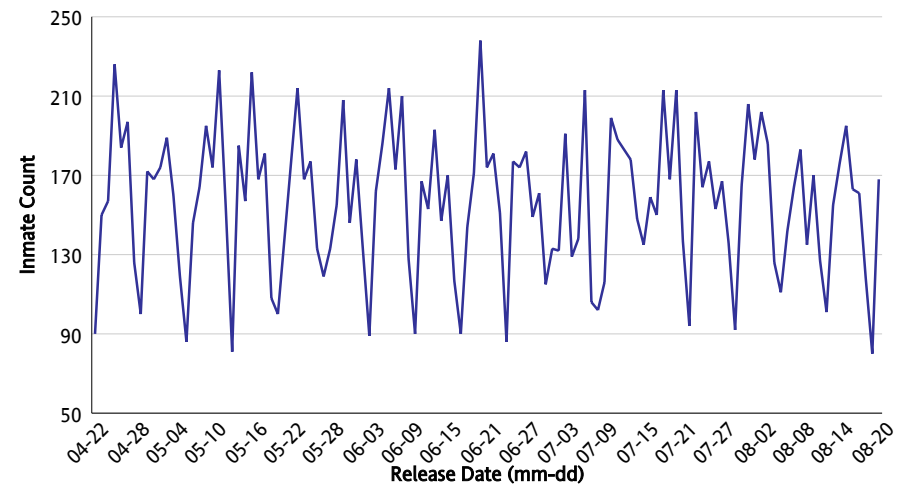

Outside Facilities Inmate Population: 954

Total Inmates Supervised: 5,318

Booked Count for August 20, 2018: 140

Released Count for August 20, 2018: 168

Daily Bookings for the Past 4 Months

Daily Releases for the Past 4 Months