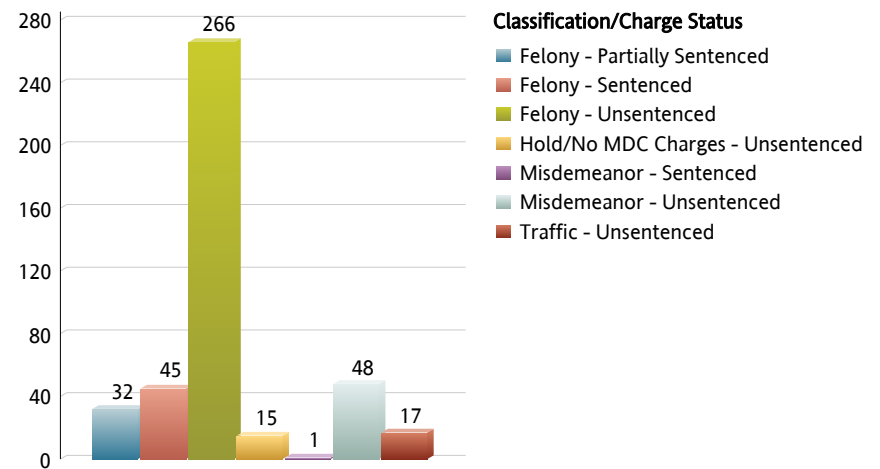

Outside Facilities Inmate Population: 868

Total Inmates Supervised: 4,920

Booked Count for May 28, 2017: 164

Released Count for May 28, 2017: 118

Daily Bookings for the Past 4 Months

Daily Releases for the Past 4 Months

Miami-Dade County
Corrections and Rehabilitation Department
Daily Jail Population Statistics
 Data for: **Sunday, May 28, 2017**

Interim Director Daniel Junior (786) 263-6010

Mayor Carlos A. Gimenez

In Facilities Inmate Population: 4,052
Booked Count for May 28, 2017: 164

Outside Facilities Inmate Population: 868

Total Inmates Supervised: 4,920
Released Count for May 28, 2017: 118

Men: 4,494 91%

Women: 424 9%

Demographics based on Arrest Affidavit Information				
	Female	Male	Other	Totals
Hispanic	110	1,322	1	1,433
Non-Hispanic	168	1,889	1	2,058
Unknown	146	1,283	0	1,429
Totals:	424	4,494	2	4,920