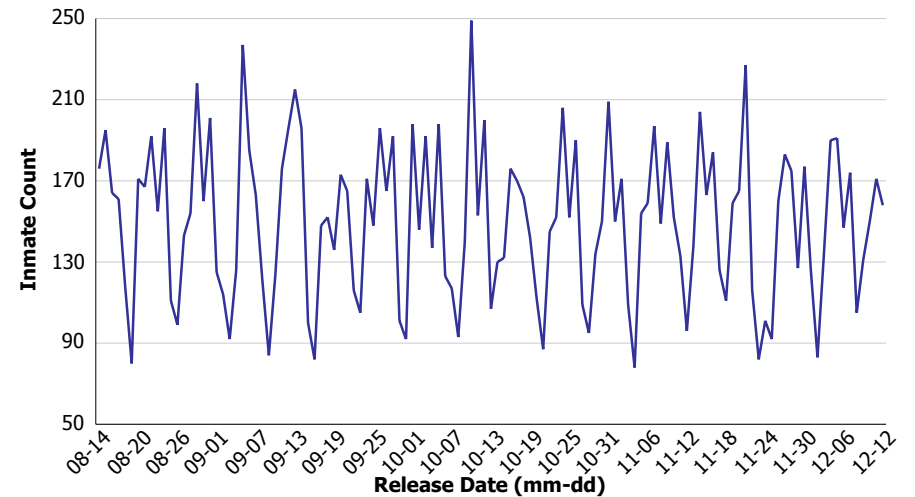

Daily Releases for the Past 4 Months