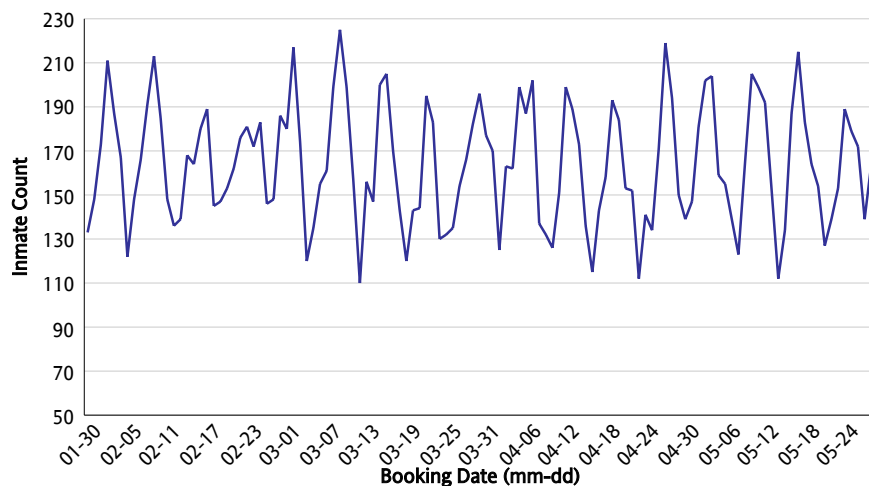

Outside Facilities Inmate Population: 868

Total Inmates Supervised: 4,920

Booked Count for May 28, 2017: 164

Released Count for May 28, 2017: 118

Daily Bookings for the Past 4 Months

Daily Releases for the Past 4 Months

Miami-Dade County
Corrections and Rehabilitation Department
Daily Jail Population Statistics
 Data for: **Sunday, May 28, 2017**

Interim Director Daniel Junior (786) 263-6010

Mayor Carlos A. Gimenez

In Facilities Inmate Population: 4,052
Booked Count for May 28, 2017: 164