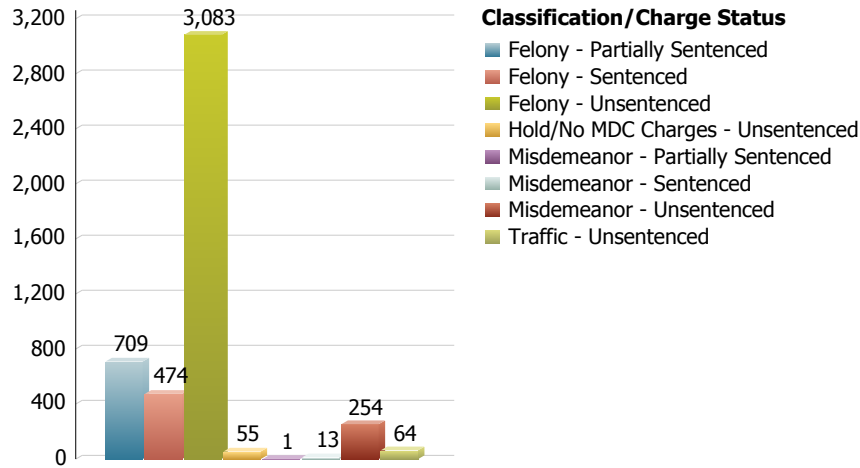

**Miami-Dade County
Corrections and Rehabilitation Department
Daily Jail Population Statistics
Data for: Wednesday, December 12, 2018**

Director Daniel Junior (786) 263-6010

Mayor Carlos A. Gimenez

In Facilities Inmate Population: 4,147
Total Inmates Booked: 144

Outside Facilities Inmate Population: 950

Total Inmates Supervised: 5,097
Total Inmates Released: 158
Total Inmates In Jail During Dec 12, 2018: 5,255

Men: 4,653 91%