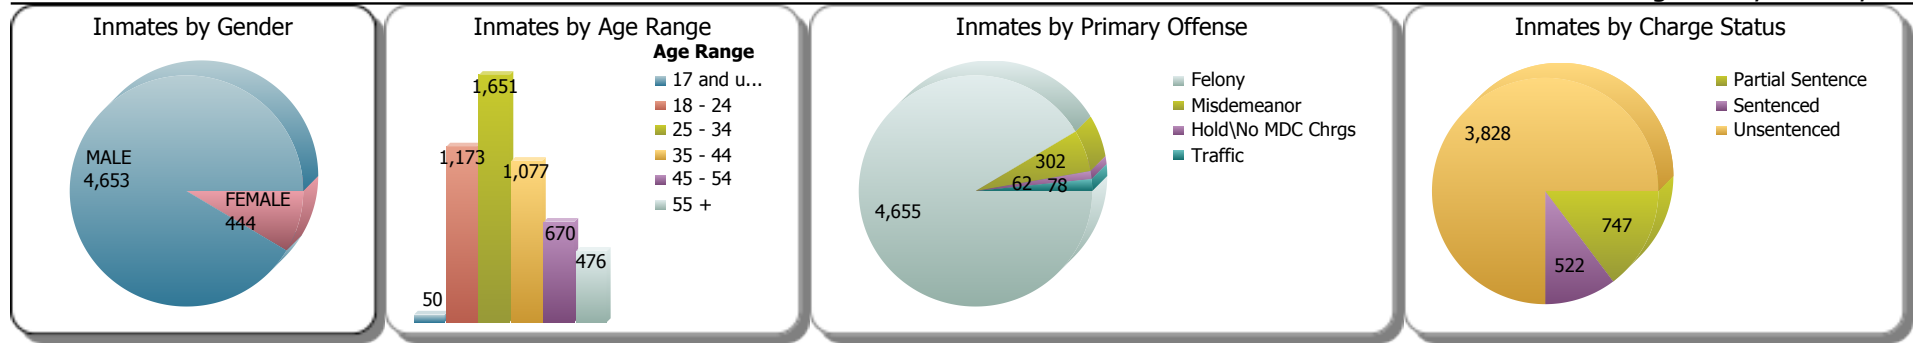

**Miami-Dade County
Corrections and Rehabilitation Department
Daily Jail Population Statistics
Data for: Wednesday, December 12, 2018**

Director Daniel Junior (786) 263-6010

Mayor Carlos A. Gimenez

In Facilities Inmate Population: 4,147

Outside Facilities Inmate Population: 950

Total Inmates Supervised: 5,097

Total Inmates Booked: 144

Total Inmates Released: 158

Total Inmates In Jail During Dec 12, 2018: 5,255

Average Daily Population (ADP) Over the Last 180 Days: 4,119

Average Length of Stay (ALOS) Over the Last 180 Days: 31.96

Top 12 Inmates with the Longest Length of Stay (In Days)

LOS	JAIL NUMBER	LAST NAME	FIRST NAME	RACE	GENDER	HIGHEST OFFENSE
5,056	050010740	MANGHAM	DANYAN	B	M	MURDER 1ST DEGREE
4,991	050030384	MOSES	ALTON	B	M	MURDER 1ST DEGREE
4,991	050030386	WRIGHT	SAMUEL	B	M	MURDER 1ST DEGREE
4,962	050039303	HOLMES	DERRICK	B	M	MURDER 1ST DEGREE
4,682	060013544	LAWSON	LARRY	B	M	MURDER 1ST DEGREE
4,270	070029579	SULET	LEMAY	W	M	MURDER 1ST DEGREE
4,081	070088206	CHARLES	JOHNNY	B	M	MURDER 1ST DEGREE
4,003	070113502	CADET	BENSON	B	M	MURDER 1ST DEGREE
3,927	080022681	DANIEL	MAX	B	M	MURDER 1ST DEGREE
3,390	090074528	BROWN	STEVIE	B	M	MURDER 1ST DEGREE
3,356	090085255	RAWLS	KEVIN	B	M	MURDER/PREMED/ATT/FA
3,273	090108604	MARTIN	GREGORY	B	M	MURDER 1ST DEGREE