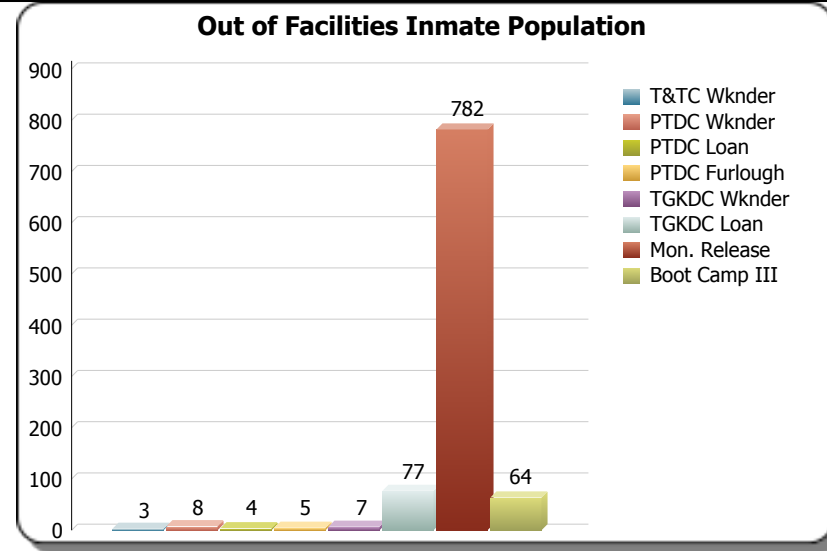

**Miami-Dade County
Corrections and Rehabilitation Department
Daily Jail Population Statistics
Data for: Wednesday, December 12, 2018**

Director Daniel Junior (786) 263-6010

Mayor Carlos A. Gimenez

In Facilities Inmate Population: 4,147

Outside Facilities Inmate Population: 950

Total Inmates Supervised: 5,097

Total Inmates Booked: 144

Total Inmates Released: 158

Total Inmates In Jail During Dec 12, 2018: 5,255

Daily Bookings for the Past 4 Months