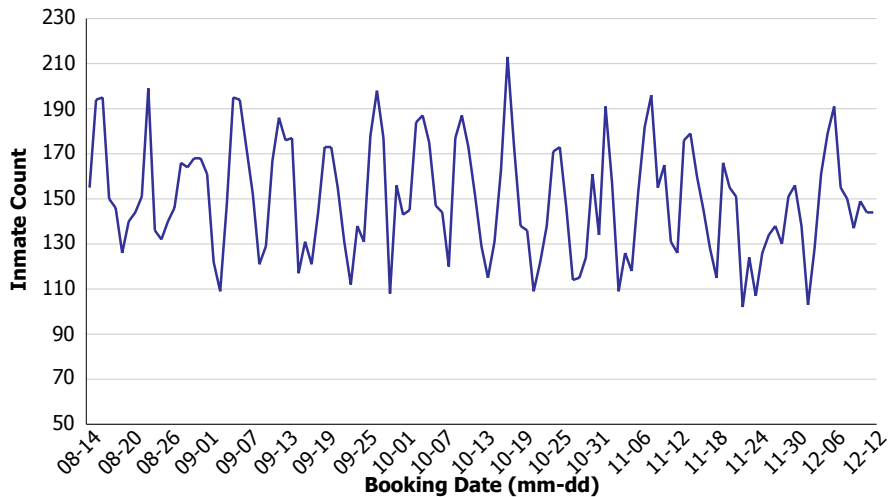

Outside Facilities Inmate Population: 950

Total Inmates Supervised: 5,097

Total Inmates Booked: 144

Total Inmates Released: 158

Total Inmates In Jail During Dec 12, 2018: 5,255

Daily Bookings for the Past 4 Months