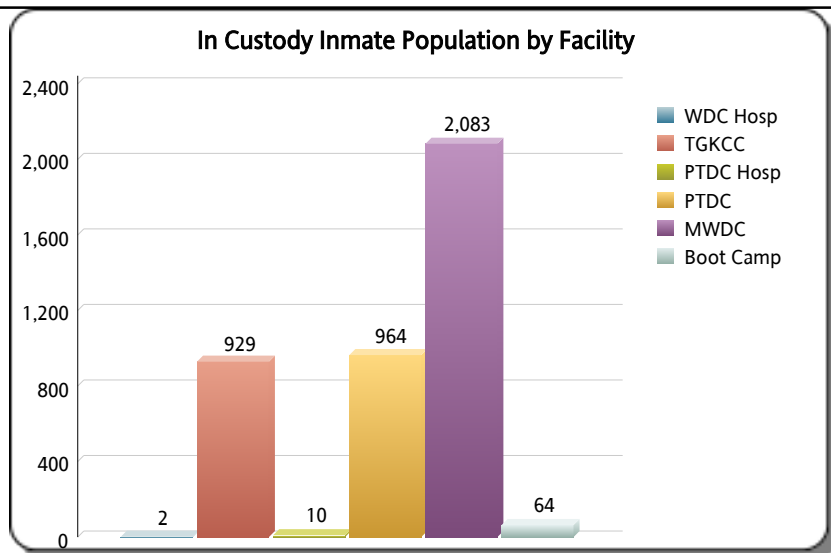

Outside Facilities Inmate Population: 868

Total Inmates Supervised: 4,920

Booked Count for May 28, 2017: 164

Released Count for May 28, 2017: 118

Average Daily Population (ADP) Over the Last 180 Days: 4,517

Miami-Dade County
Corrections and Rehabilitation Department
Daily Jail Population Statistics
 Data for: **Sunday, May 28, 2017**

Interim Director Daniel Junior (786) 263-6010

Mayor Carlos A. Gimenez

In Facilities Inmate Population: 4,052

Outside Facilities Inmate Population: 868

Total Inmates Supervised: 4,920

Booked Count for May 28, 2017: 164

Released Count for May 28, 2017: 118

Daily Bookings for the Past 4 Months

Daily Releases for the Past 4 Months