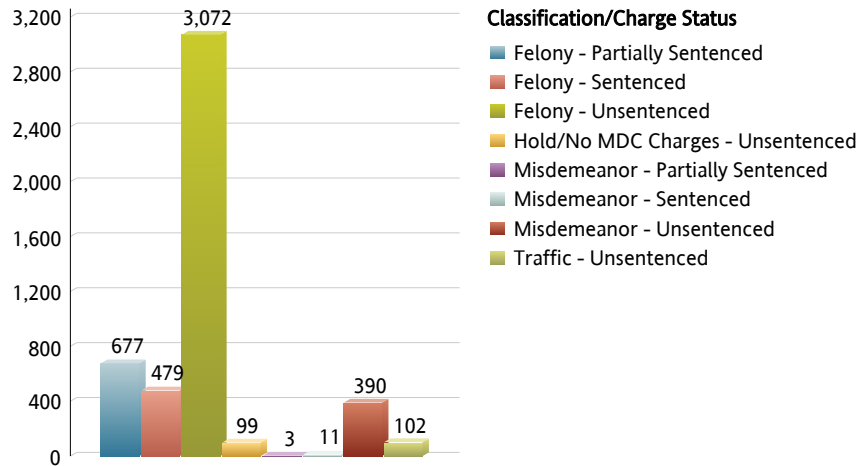

Outside Facilities Inmate Population: 954

Total Inmates Supervised: 5,318

Booked Count for August 20, 2018: 140

Released Count for August 20, 2018: 168

Daily Bookings for the Past 4 Months

Daily Releases for the Past 4 Months

Miami-Dade County
Corrections and Rehabilitation Department
Daily Jail Population Statistics
Data for: Monday, August 20, 2018

Director Daniel Junior (786) 263-6010

Mayor Carlos A. Gimenez

In Facilities Inmate Population: 4,364
Booked Count for August 20, 2018: 140

Outside Facilities Inmate Population: 954

Total Inmates Supervised: 5,318
Released Count for August 20, 2018: 168

Men: 4,833 91%

Women: 485 9%

Demographics based on Arrest Affidavit Information			
	Female	Male	Totals
Hispanic	139	1,478	1,617
Non-Hispanic	222	2,148	2,370
Unknown	124	1,207	1,331
Totals:	485	4,833	5,318