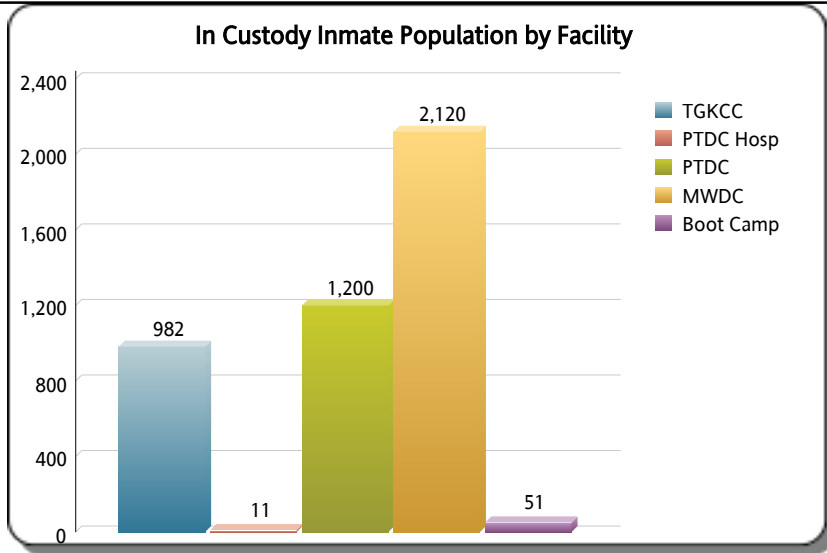

Miami-Dade County
Corrections and Rehabilitation Department
Daily Jail Population Statistics
 Data for: **Monday, August 20, 2018**

Director Daniel Junior (786) 263-6010

Mayor Carlos A. Gimenez

In Facilities Inmate Population: 4,364

Outside Facilities Inmate Population: 954

Total Inmates Supervised: 5,318

Booked Count for August 20, 2018: 140

Released Count for August 20, 2018: 168

Daily Bookings for the Past 4 Months

Daily Releases for the Past 4 Months