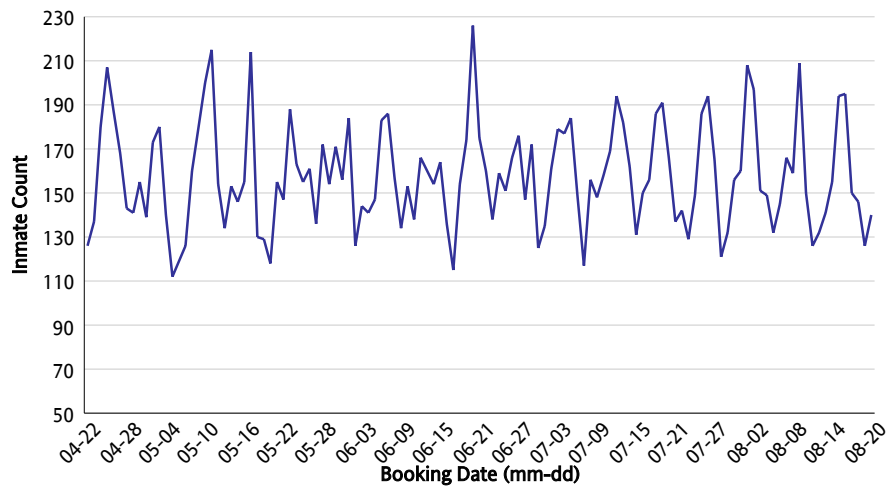

Outside Facilities Inmate Population: 954

Total Inmates Supervised: 5,318

Booked Count for August 20, 2018: 140

Released Count for August 20, 2018: 168

Daily Bookings for the Past 4 Months

Daily Releases for the Past 4 Months

Miami-Dade County
Corrections and Rehabilitation Department
Daily Jail Population Statistics
Data for: Monday, August 20, 2018

Director Daniel Junior (786) 263-6010

Mayor Carlos A. Gimenez

In Facilities Inmate Population: 4,364
Booked Count for August 20, 2018: 140