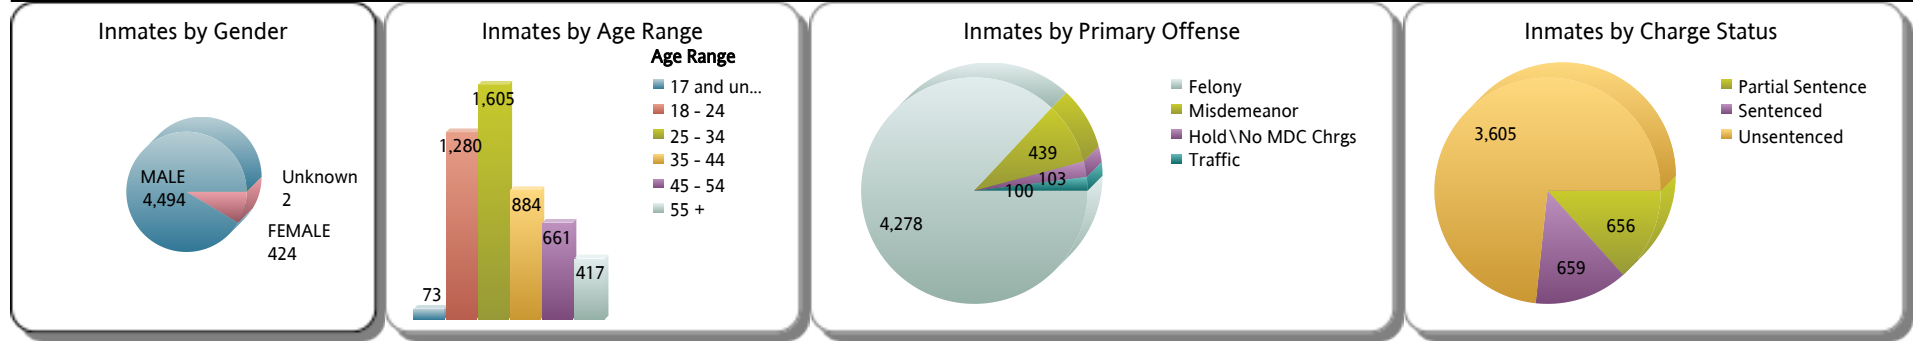

Outside Facilities Inmate Population: 868

Total Inmates Supervised: 4,920

Booked Count for May 28, 2017: 164

Released Count for May 28, 2017: 118

Average Daily Population (ADP) Over the Last 180 Days: 4,517

Average Length of Stay (ALOS) Over the Last 180 Days: 30.65

Top 12 Inmates with the Longest Length of Stay (In Days)

LOS	JAIL NUMBER	LAST NAME	FIRST NAME	RACE	GENDER	HIGHEST OFFENSE
4,493	050010740	MANGHAM	DANYAN	B	M	MURDER 1ST DEGREE
4,428	050030384	MOSES	ALTON	B	M	MURDER 1ST DEGREE
4,428	050030386	WRIGHT	SAMUEL	B	M	MURDER 1ST DEGREE
4,399	050039303	HOLMES	DERRICK	B	M	MURDER 1ST DEGREE
4,119	060013544	LAWSON	LARRY	B	M	MURDER 1ST DEGREE
3,887	060085533	PIERRE	STANLEY	B	M	MURDER 2ND DEG/DWEAP
3,887	060085534	TOUSSAINT	EDWIN	B	M	MURDER/PREMED/ATT/FA
3,853	060095811	SAMUELS	RAYON	B	M	MURDER 1ST DEGREE
3,853	060095858	LEE	BJON	B	M	MURDER 1ST DEGREE
3,853	060095812	CONDELL	SEAN	B	M	MURDER 1ST DEGREE
3,853	060095857	LEWIS	DAMIAN	B	M	MURDER 1ST DEGREE
3,851	060096559	ESTACHE	JOSE	B	M	MURDER 1ST DEGREE