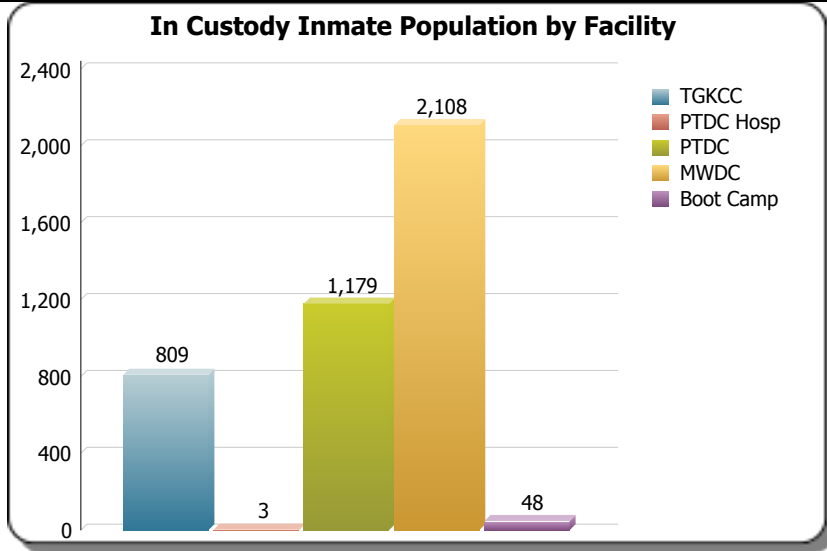

Average Daily Population (ADP) now counts In-Custody Defendants only. Average Length of Stay (ALOS) counts all defendants, who have been released during the past 180 days, and totals the length of stay they have been in custody.

**Miami-Dade County
Corrections and Rehabilitation Department
Daily Jail Population Statistics
Data for: Wednesday, December 12, 2018**

Director Daniel Junior (786) 263-6010

Mayor Carlos A. Gimenez

In Facilities Inmate Population: 4,147

Outside Facilities Inmate Population: 950

Total Inmates Supervised: 5,097

Total Inmates Booked: 144

Total Inmates Released: 158

Total Inmates In Jail During Dec 12, 2018: 5,255

Daily Bookings for the Past 4 Months