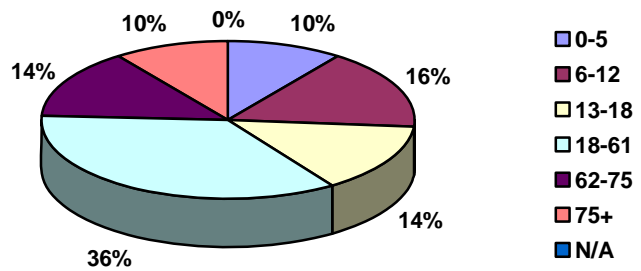

Miami-Dade Housing Agency Public Housing Tenant Demographics

Public Housing – Age of head of household

<u>Age</u>	<u>Number</u>
18-61	4,594
62-75	2,225
75+	1,671
Not available	1
Total	8,491

Public Housing – Age of all family members

<u>Age</u>	<u>Number</u>
0-5	1,836
6-12	2,969
13-18	2,591
18-61	6,426
62-75	2,553
75+	1,829
Not available	11
Total	18,215

Public Housing -- Race of all family members

<u>Race</u>	<u>Number</u>
White	5,459
Black	12,735
Am Indian	9
Asian	0
Pac Islander	9
Not avail	3
Total	18,215