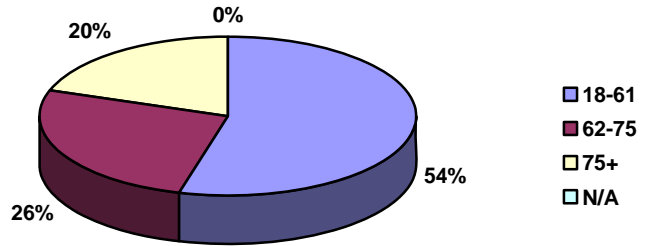

Miami-Dade Housing Agency Public Housing Tenant Demographics

Public Housing – Age of head of household

<u>Age</u>	<u>Number</u>
18-61	4,594
62-75	2,225
75+	1,671
Not available	1
Total	8,491

Public Housing – Age of all family members

<u>Age</u>	<u>Number</u>
0-5	1,836
6-12	2,969
13-18	2,591
18-61	6,426
62-75	2,553
75+	1,829
Not available	11
Total	18,215

Public Housing -- Race of all family members

<u>Race</u>	<u>Number</u>
White	5,459
Black	12,735
Am Indian	9
Asian	0
Pac Islander	9
Not avail	3
Total	18,215