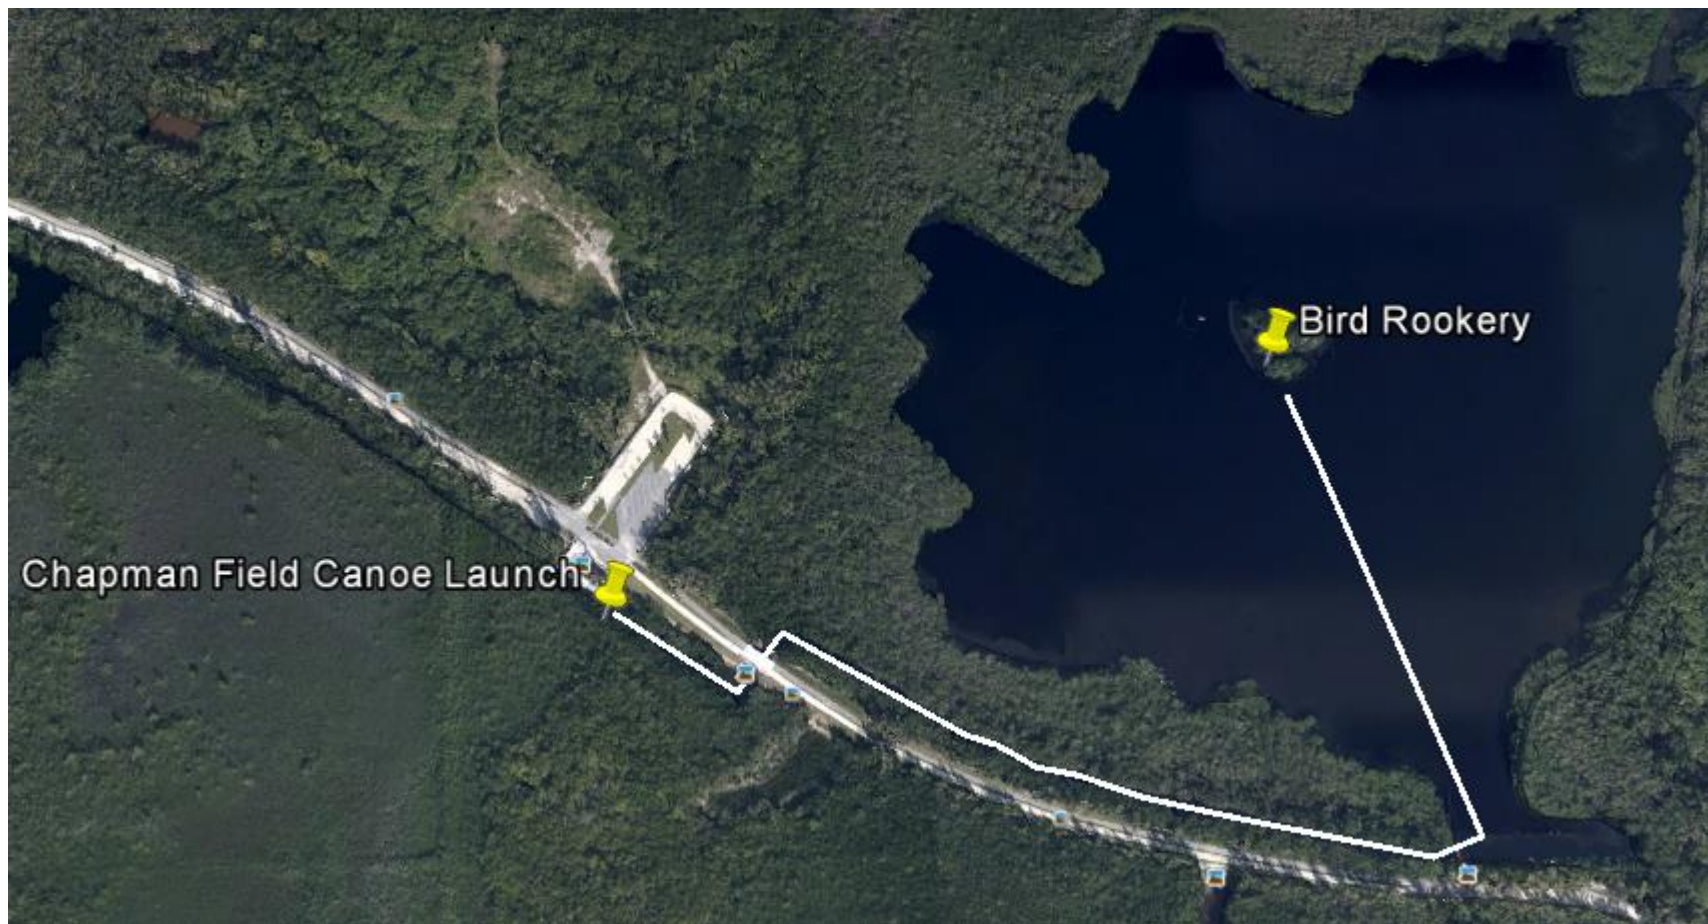

Chapman Field Canoe Route Overview

Chapman Field Route 1 to Bird Rookery
0.45 miles long
One Way

Chapman Field Canoe Launch
Latitude: 25°38'31.09"N
Longitude: 80°16'50.24"W

Bird Rookery
Latitude: 25°38'35.27"N
Longitude: 80°16'38.10"W

Chapman Field Route 2 to the Bay
1 mile long
One Way

Chapman Field Canoe Launch
Latitude: 25°38'31.09"N
Longitude: 80°16'50.24"W

Chapman Field Canoe Route 2
Latitude: 25°38'47.02"N
Longitude: 80°16'14.29"W