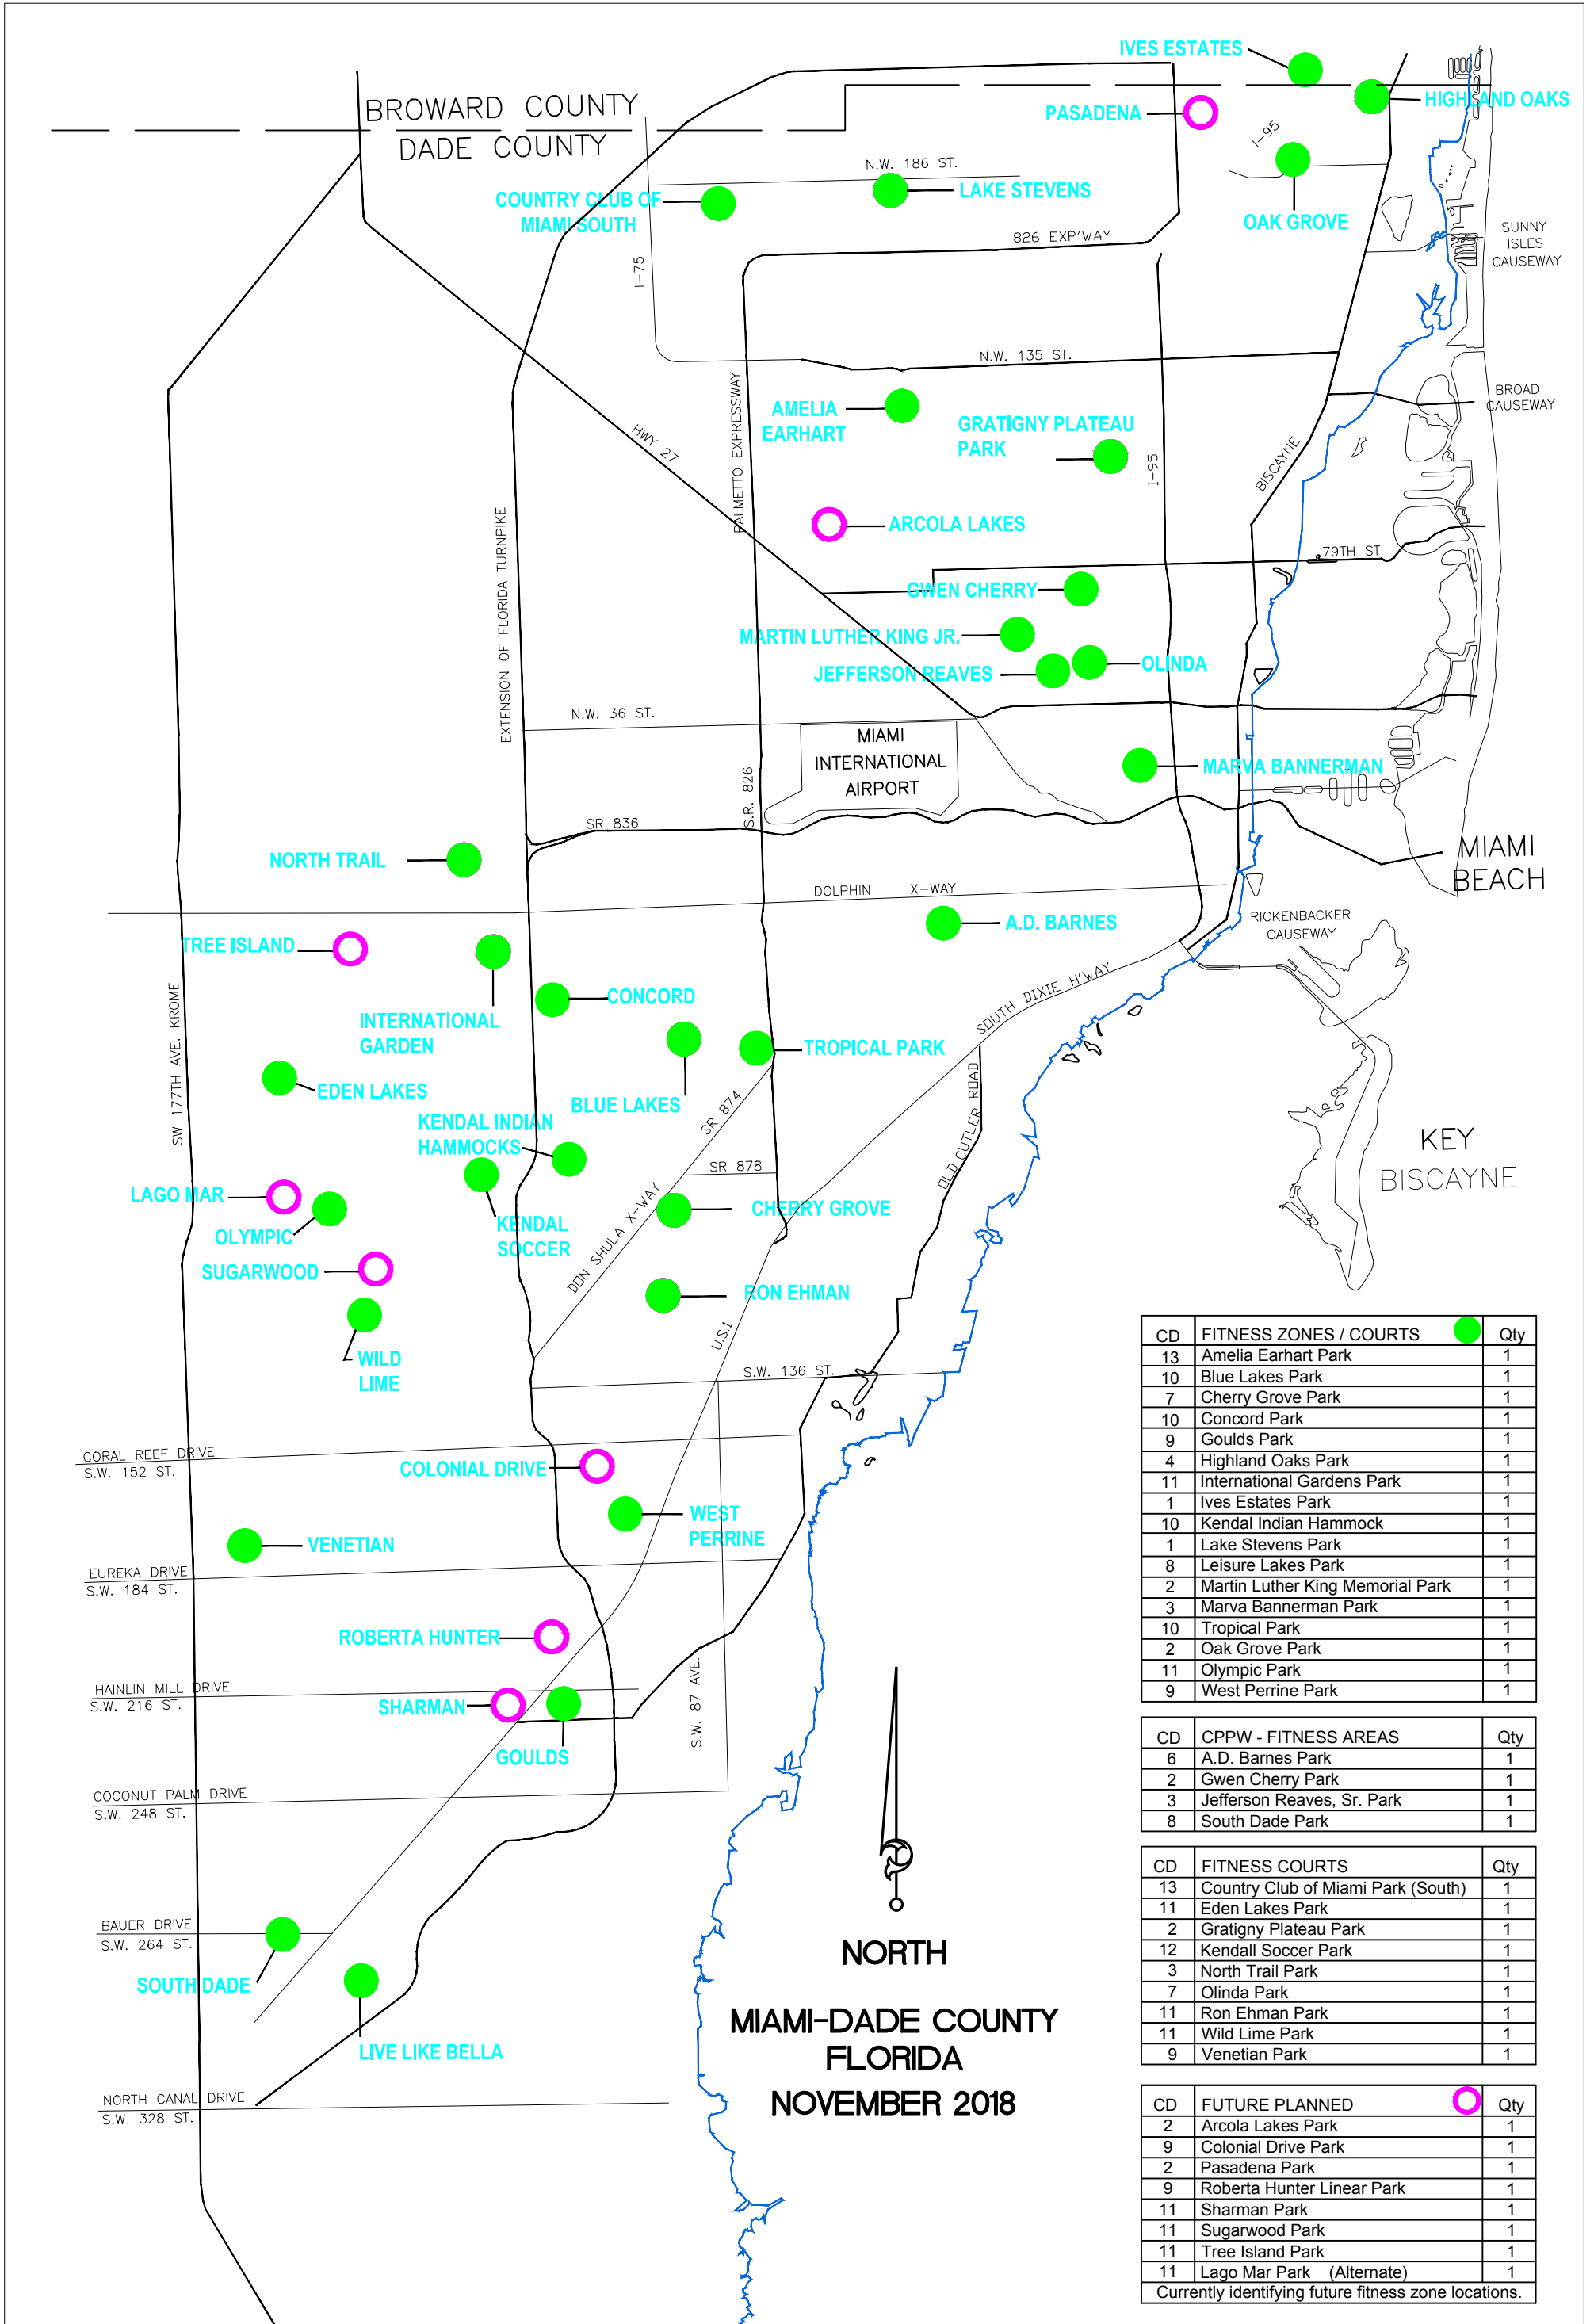

PARKS WITH OUTDOOR FITNESS ELEMENTS IN MIAMI DADE COUNTY

CD	FITNESS ZONES / COURTS	Qty
13	Amelia Earhart Park	1
10	Blue Lakes Park	1
7	Cherry Grove Park	1
10	Concord Park	1
9	Goulds Park	1
4	Highland Oaks Park	1
11	International Gardens Park	1
1	Ives Estates Park	1
10	Kendal Indian Hammock	1
1	Lake Stevens Park	1
8	Leisure Lakes Park	1
2	Martin Luther King Memorial Park	1
3	Marva Bannerman Park	1
10	Tropical Park	1
2	Oak Grove Park	1
11	Olympic Park	1
9	West Perrine Park	1

CD	CPPW - FITNESS AREAS	Qty
6	A.D. Barnes Park	1
2	Gwen Cherry Park	1
3	Jefferson Reaves, Sr. Park	1
8	South Dade Park	1

CD	FITNESS COURTS	Qty
13	Country Club of Miami Park (South)	1
11	Eden Lakes Park	1
2	Gratigny Plateau Park	1
12	Kendall Soccer Park	1
3	North Trail Park	1
7	Olinda Park	1
11	Ron Ehman Park	1
11	Wild Lime Park	1
9	Venetian Park	1

CD	FUTURE PLANNED	Qty
2	Arcola Lakes Park	1
9	Colonial Drive Park	1
2	Pasadena Park	1
9	Roberta Hunter Linear Park	1
11	Sharman Park	1
11	Sugarwood Park	1
11	Tree Island Park	1
11	Lago Mar Park (Alternate)	1