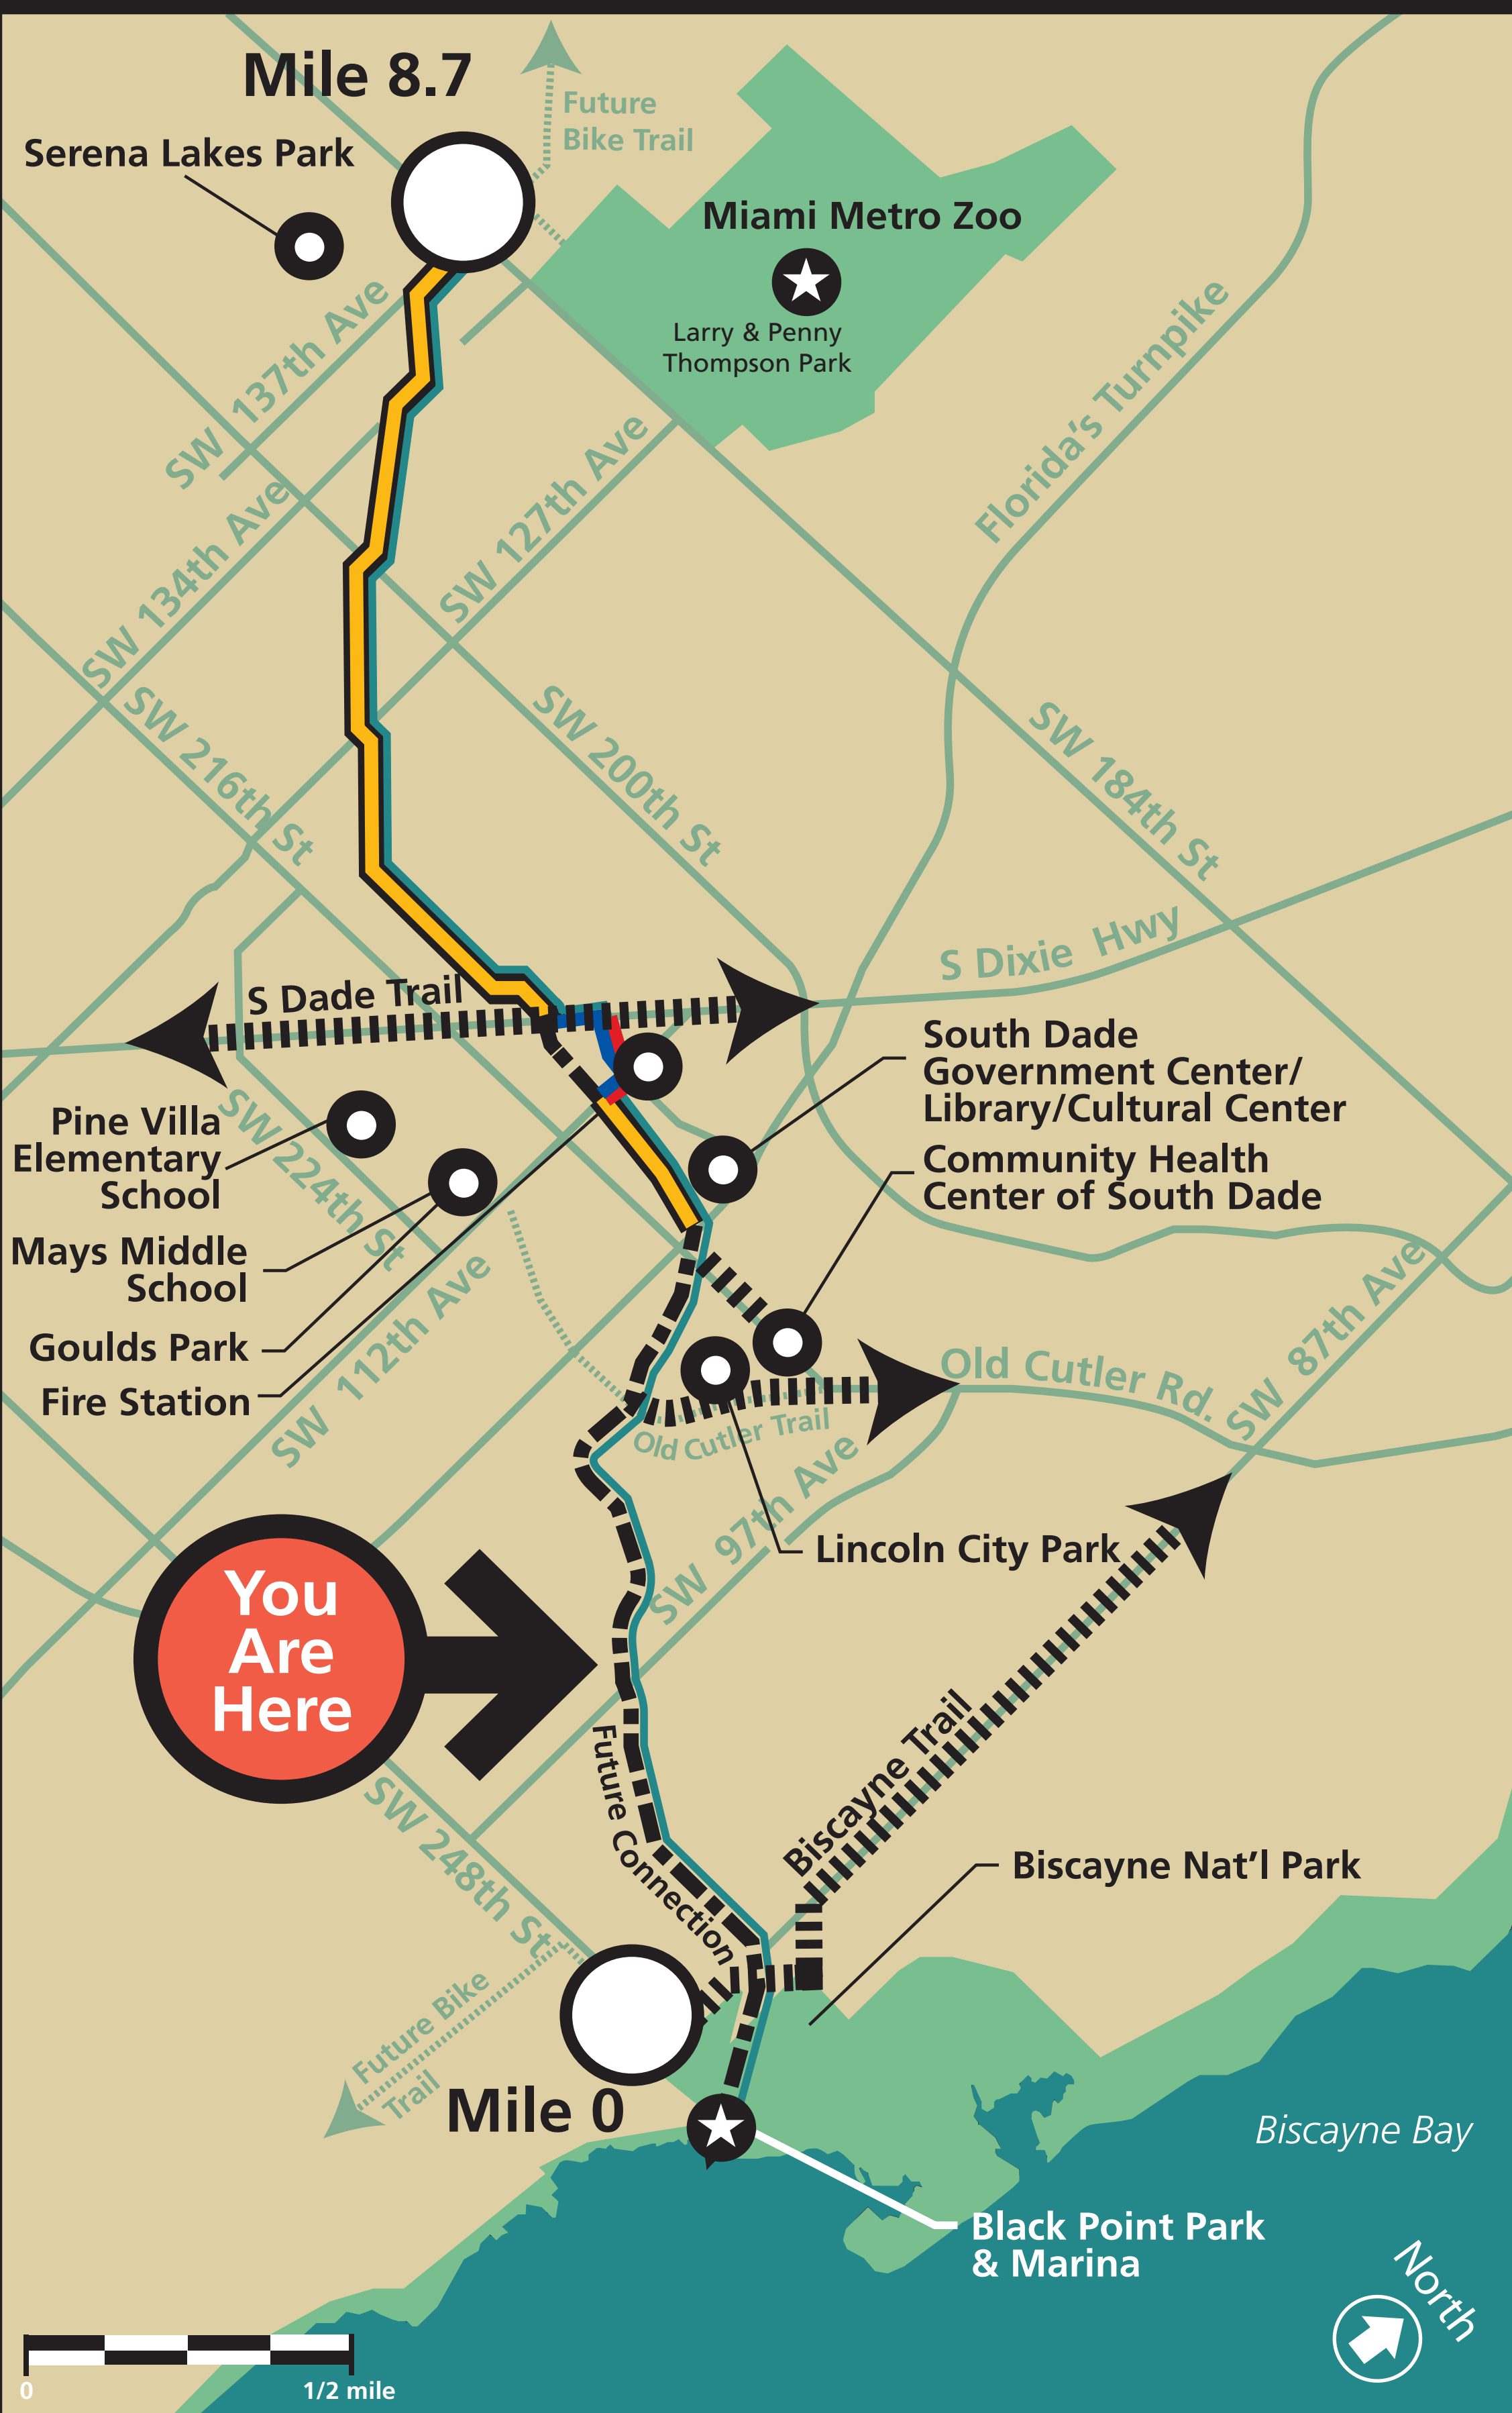

Black Creek Trail

Route 7

Walking

Inline Skating

Cycling

Legend

- On-Street Bike Lane
- Paved Path
- Sidewalk
- Shared Road
- Adjacent Path
- Park
- Point of Interest
- ★ Restrooms & Water

Black Creek Trail Segment of Route 7

Length
8.7 Miles

For more information

Dial 311