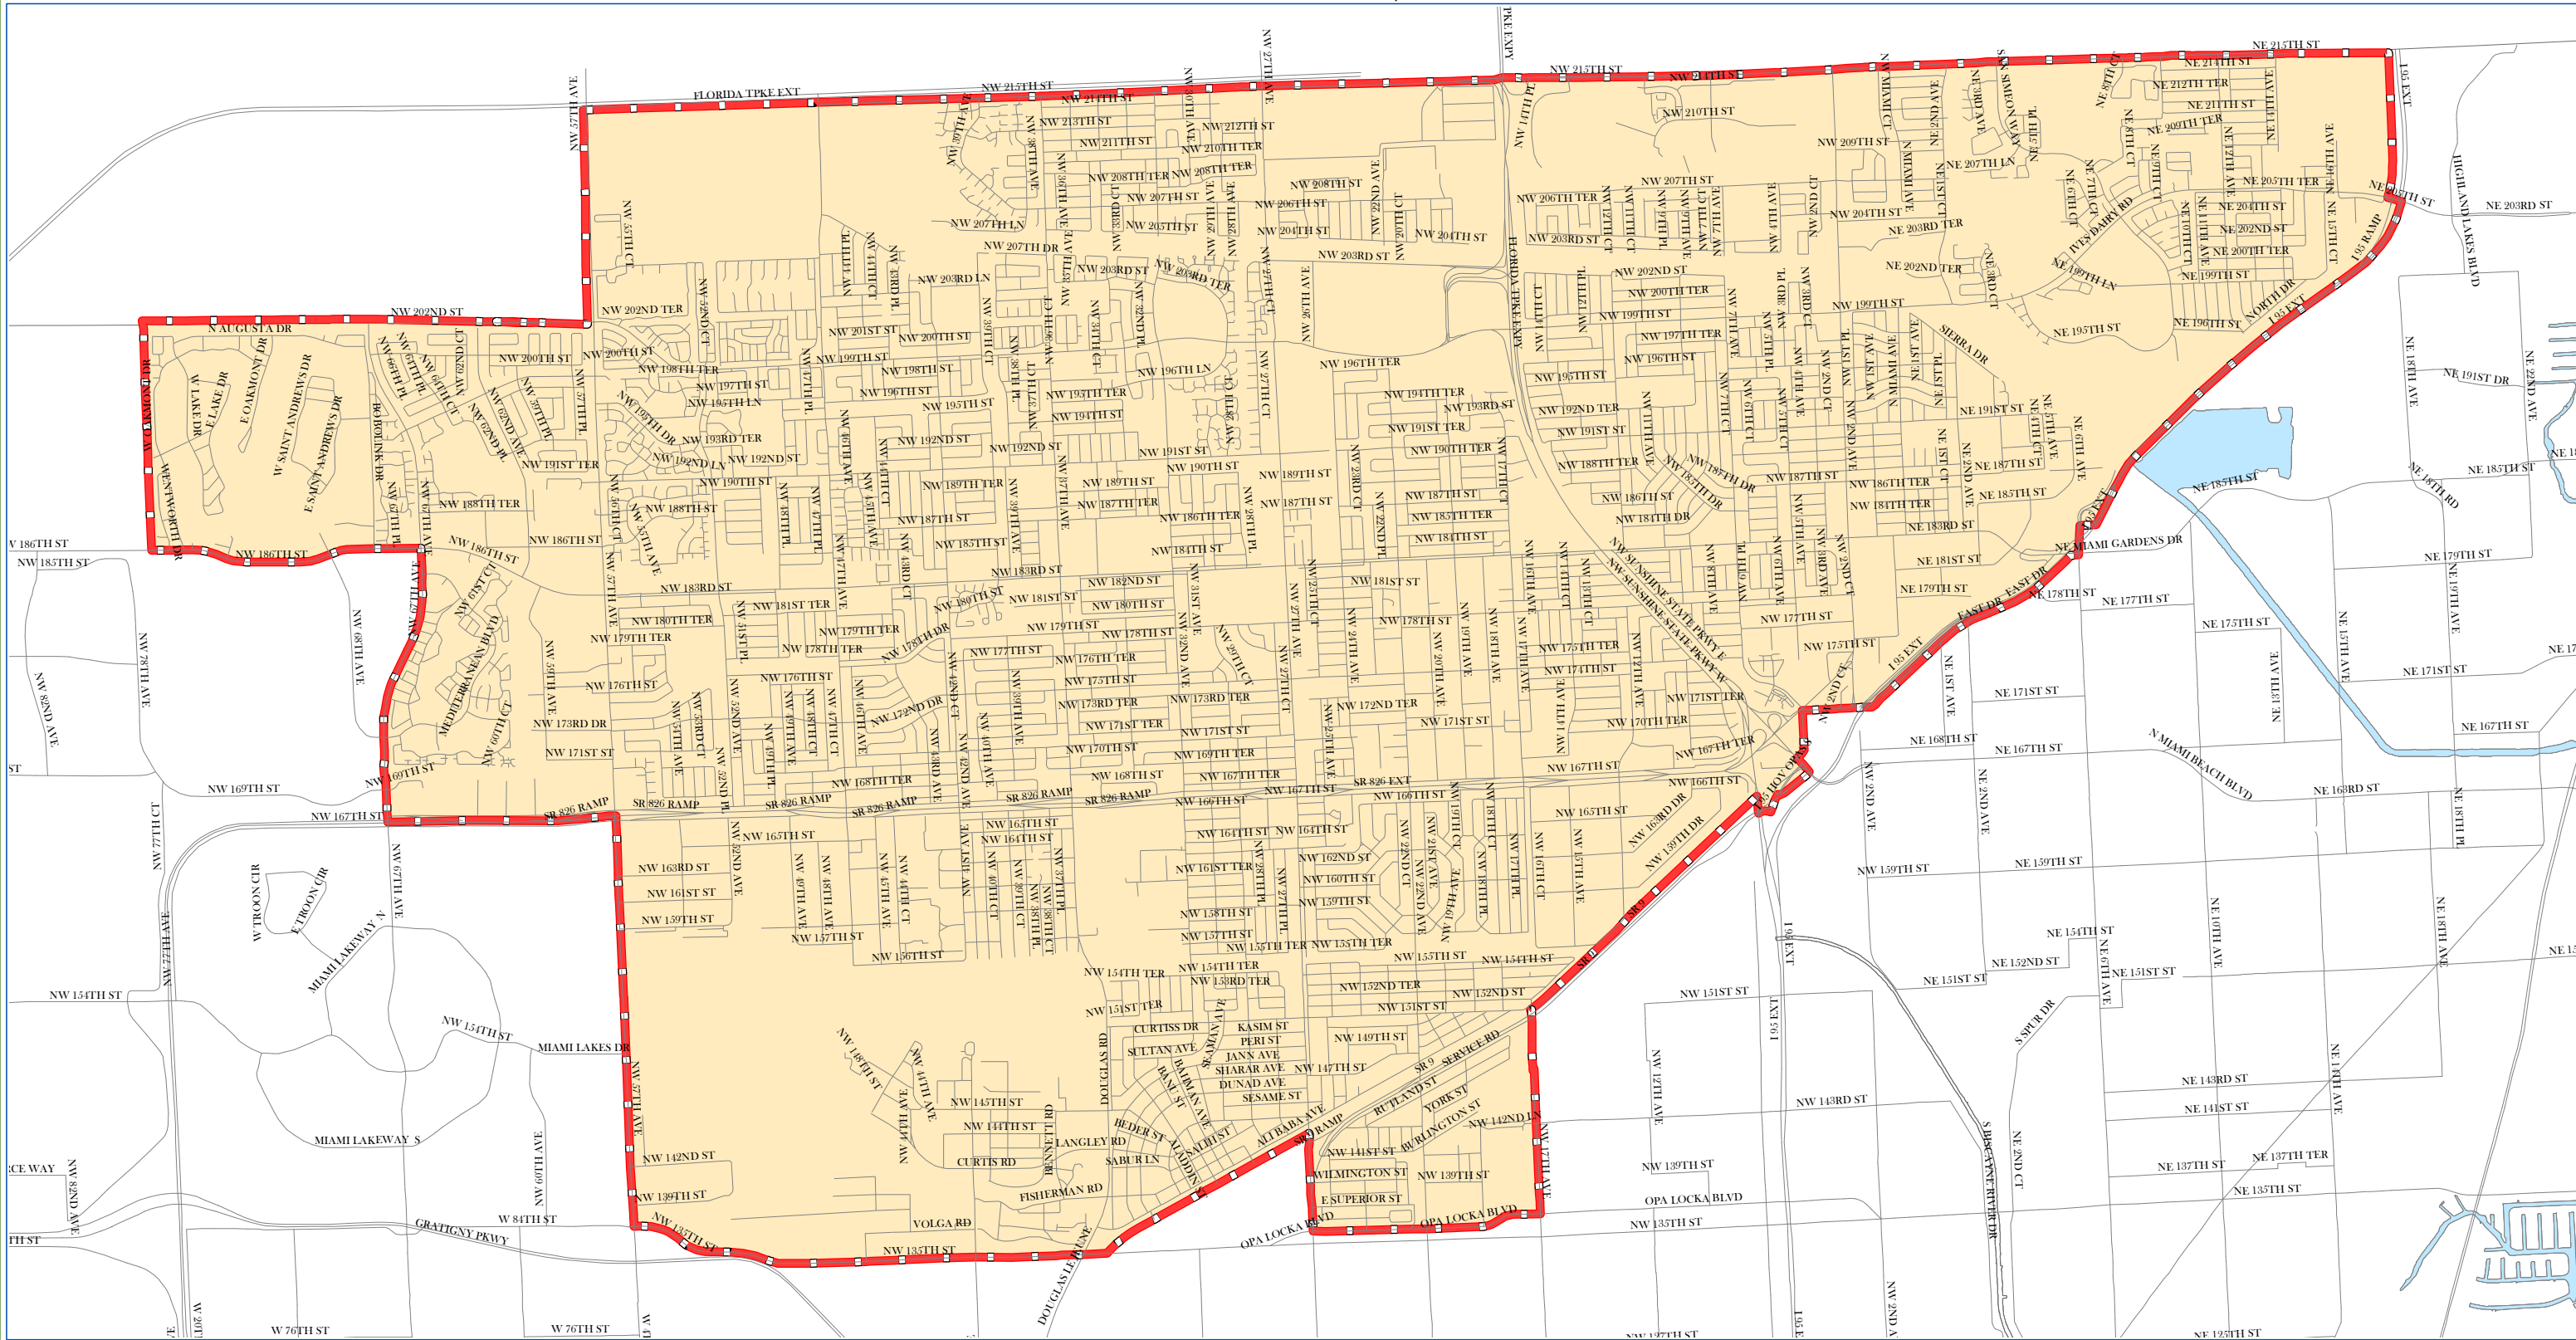

# COMMISSION DISTRICT 1

## MIAMI-DADE COUNTY, FLORIDA

- Legend**
- Commission District Boundary
  - Coastal Water
  - Streets and Highways