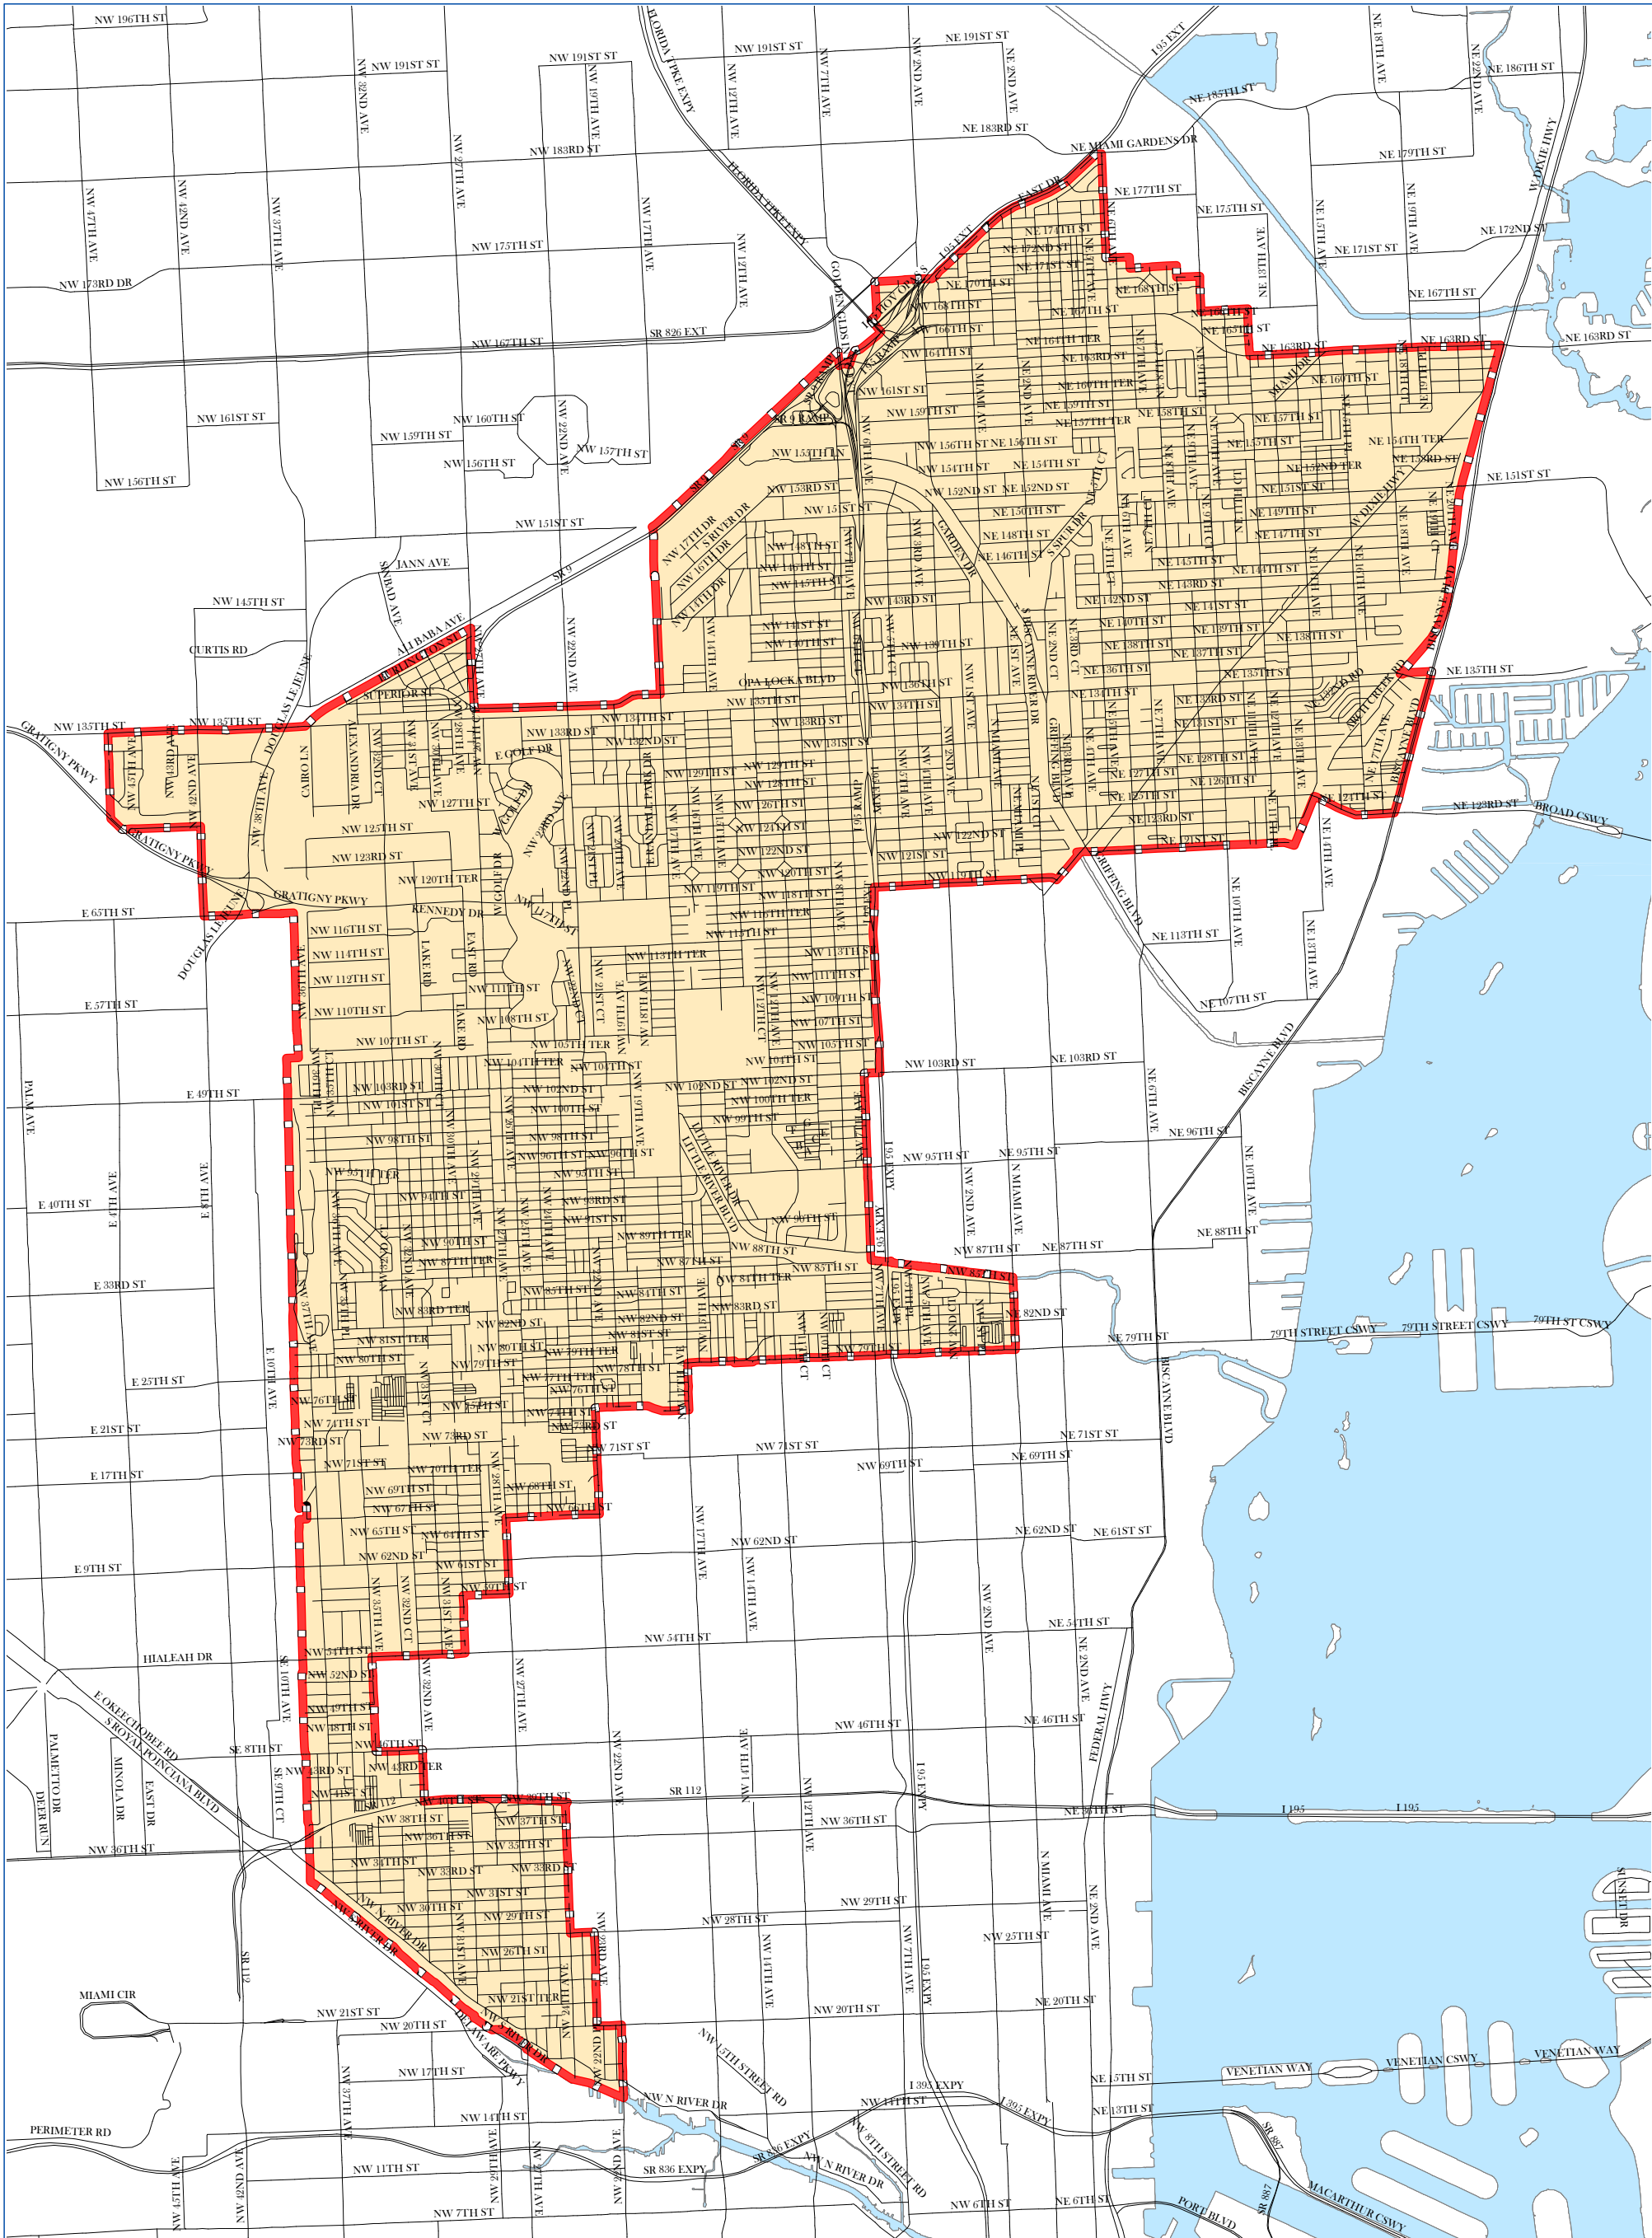

# COMMISSION DISTRICT 2

## MIAMI-DADE COUNTY, FLORIDA

**Legend**

- Commission District Boundary
- Coastal Water
- Streets and Highways

Department of Regulatory and Economic Resources (RER)  
 Planning Research and Economic Analysis Section  
 March 2019