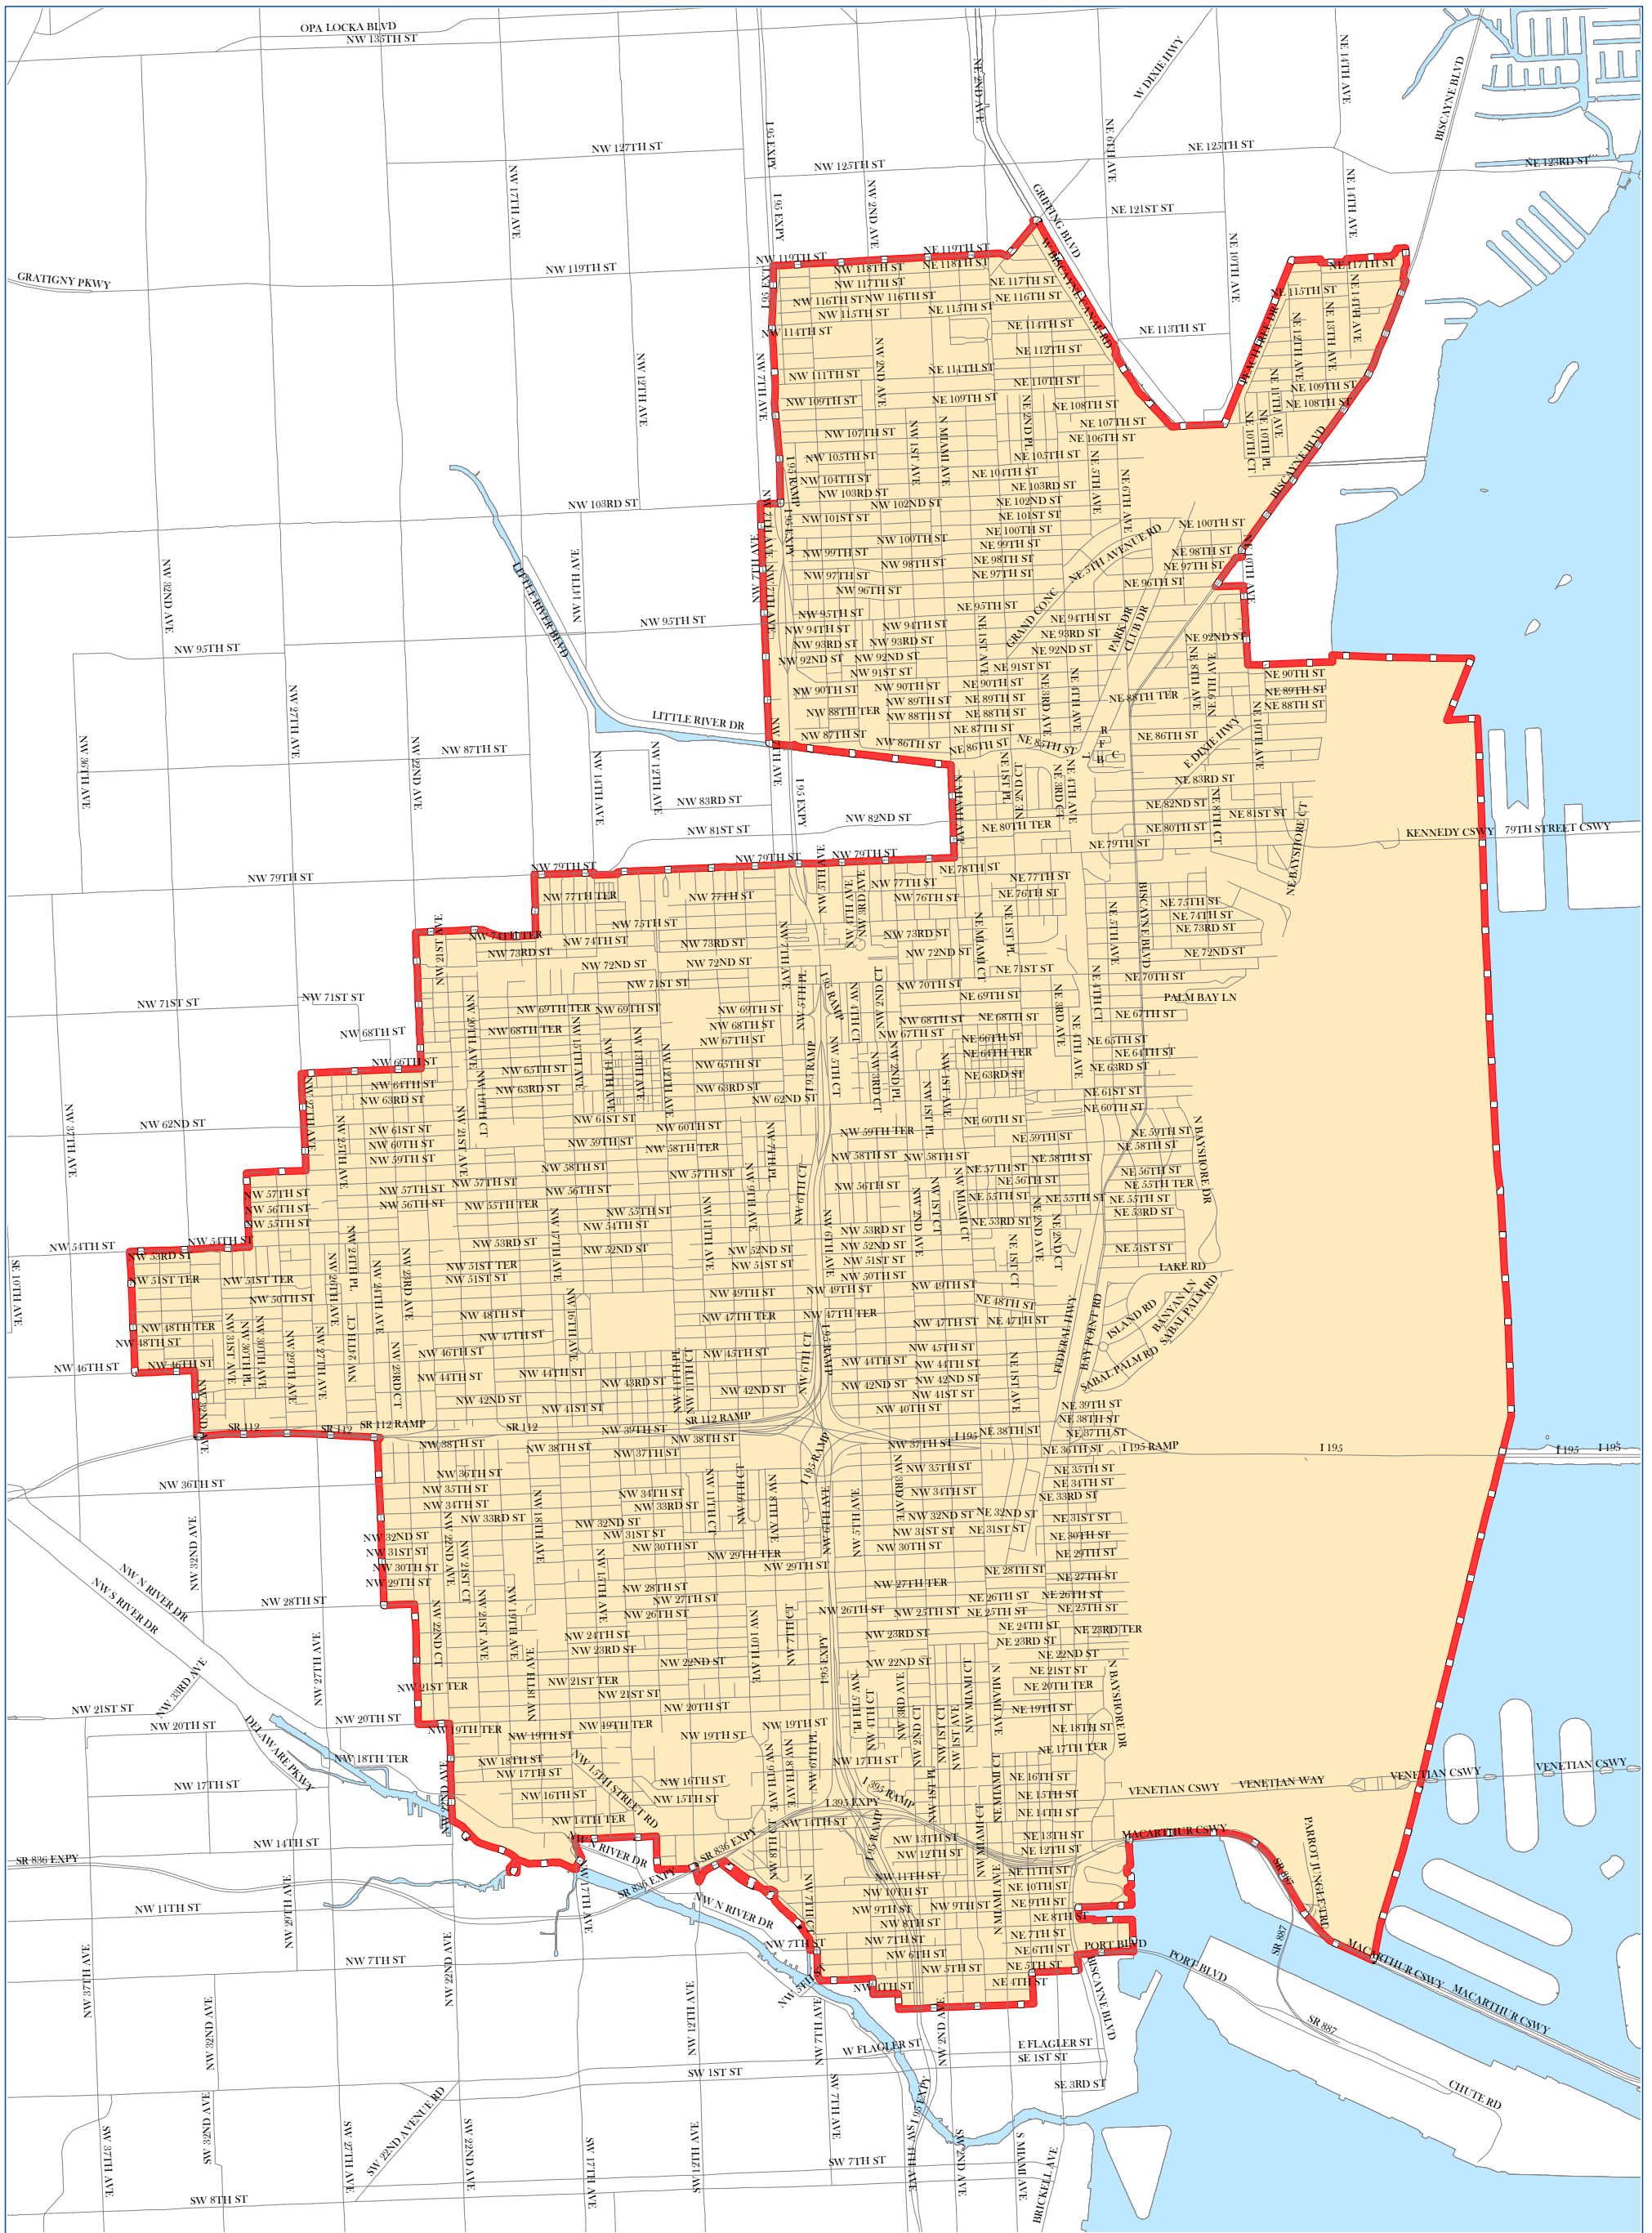

COMMISSION DISTRICT 3

MIAMI-DADE COUNTY, FLORIDA

- Legend**
- ▬ Commission District Boundary
 - ▬ Coastal Water
 - ▬ Streets and Highways