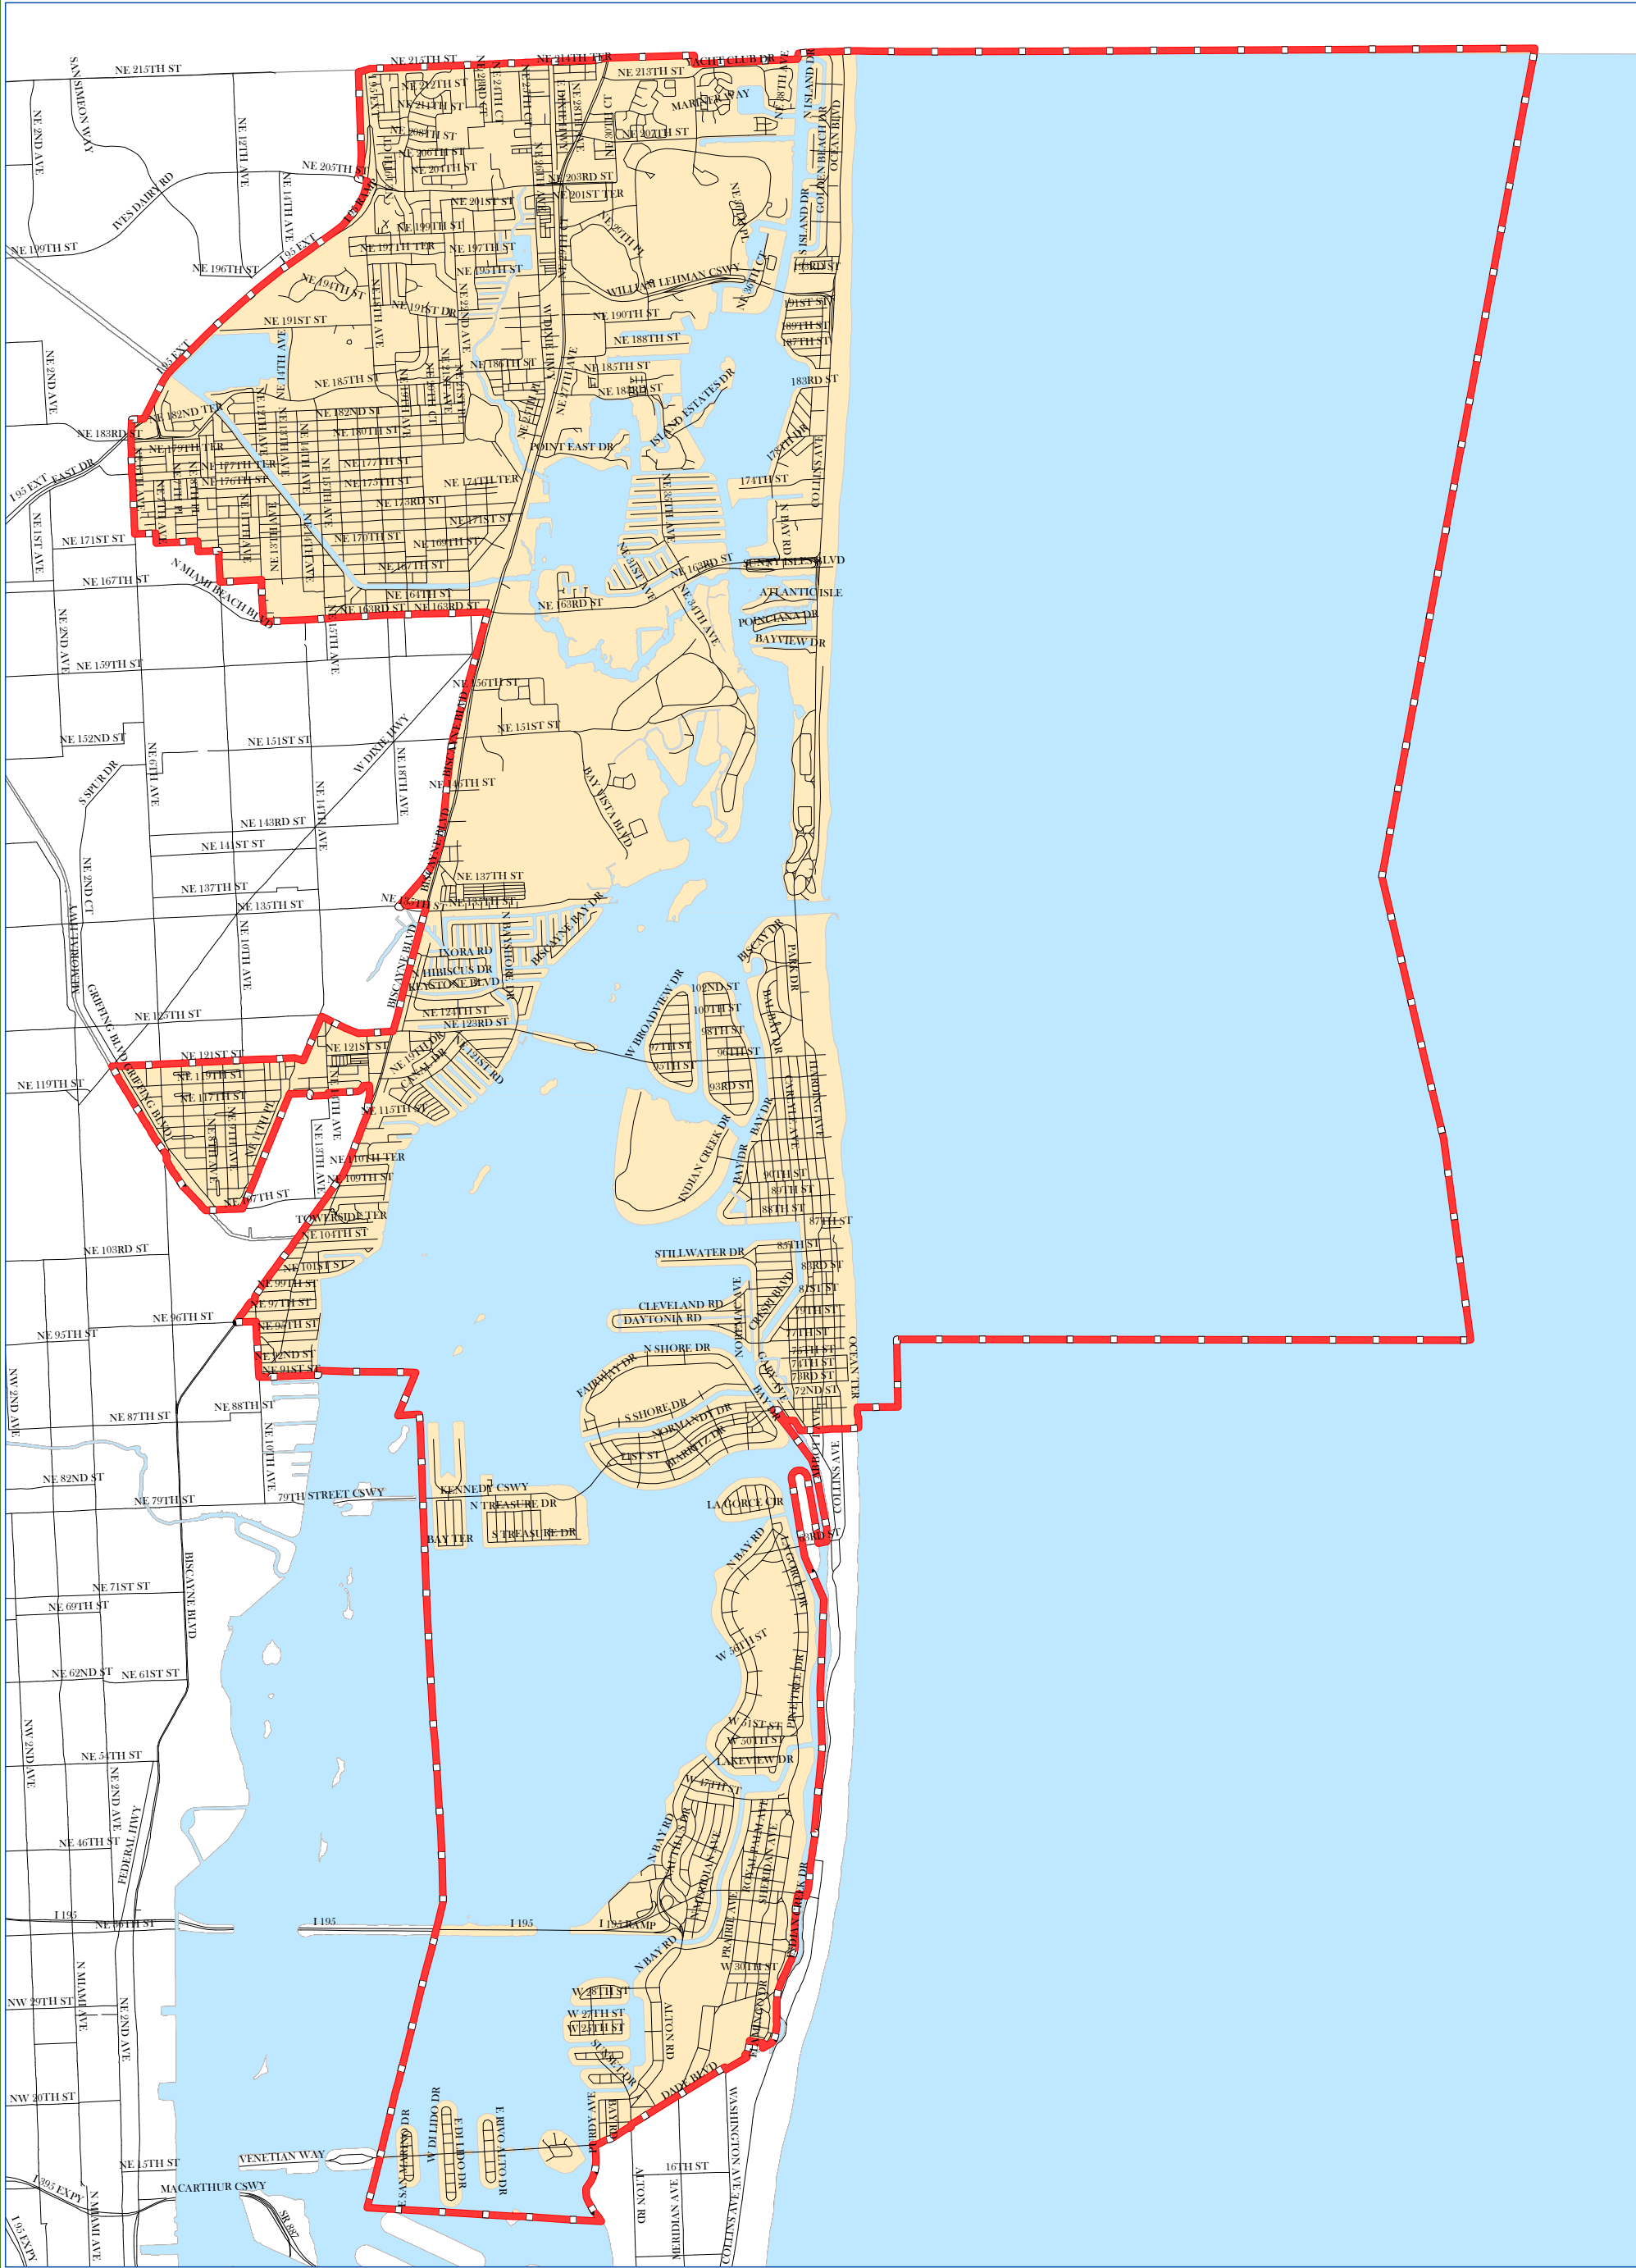

COMMISSION DISTRICT 4

MIAMI-DADE COUNTY, FLORIDA

Legend

- Commission District Boundary
- Coastal Water
- Streets and Highways