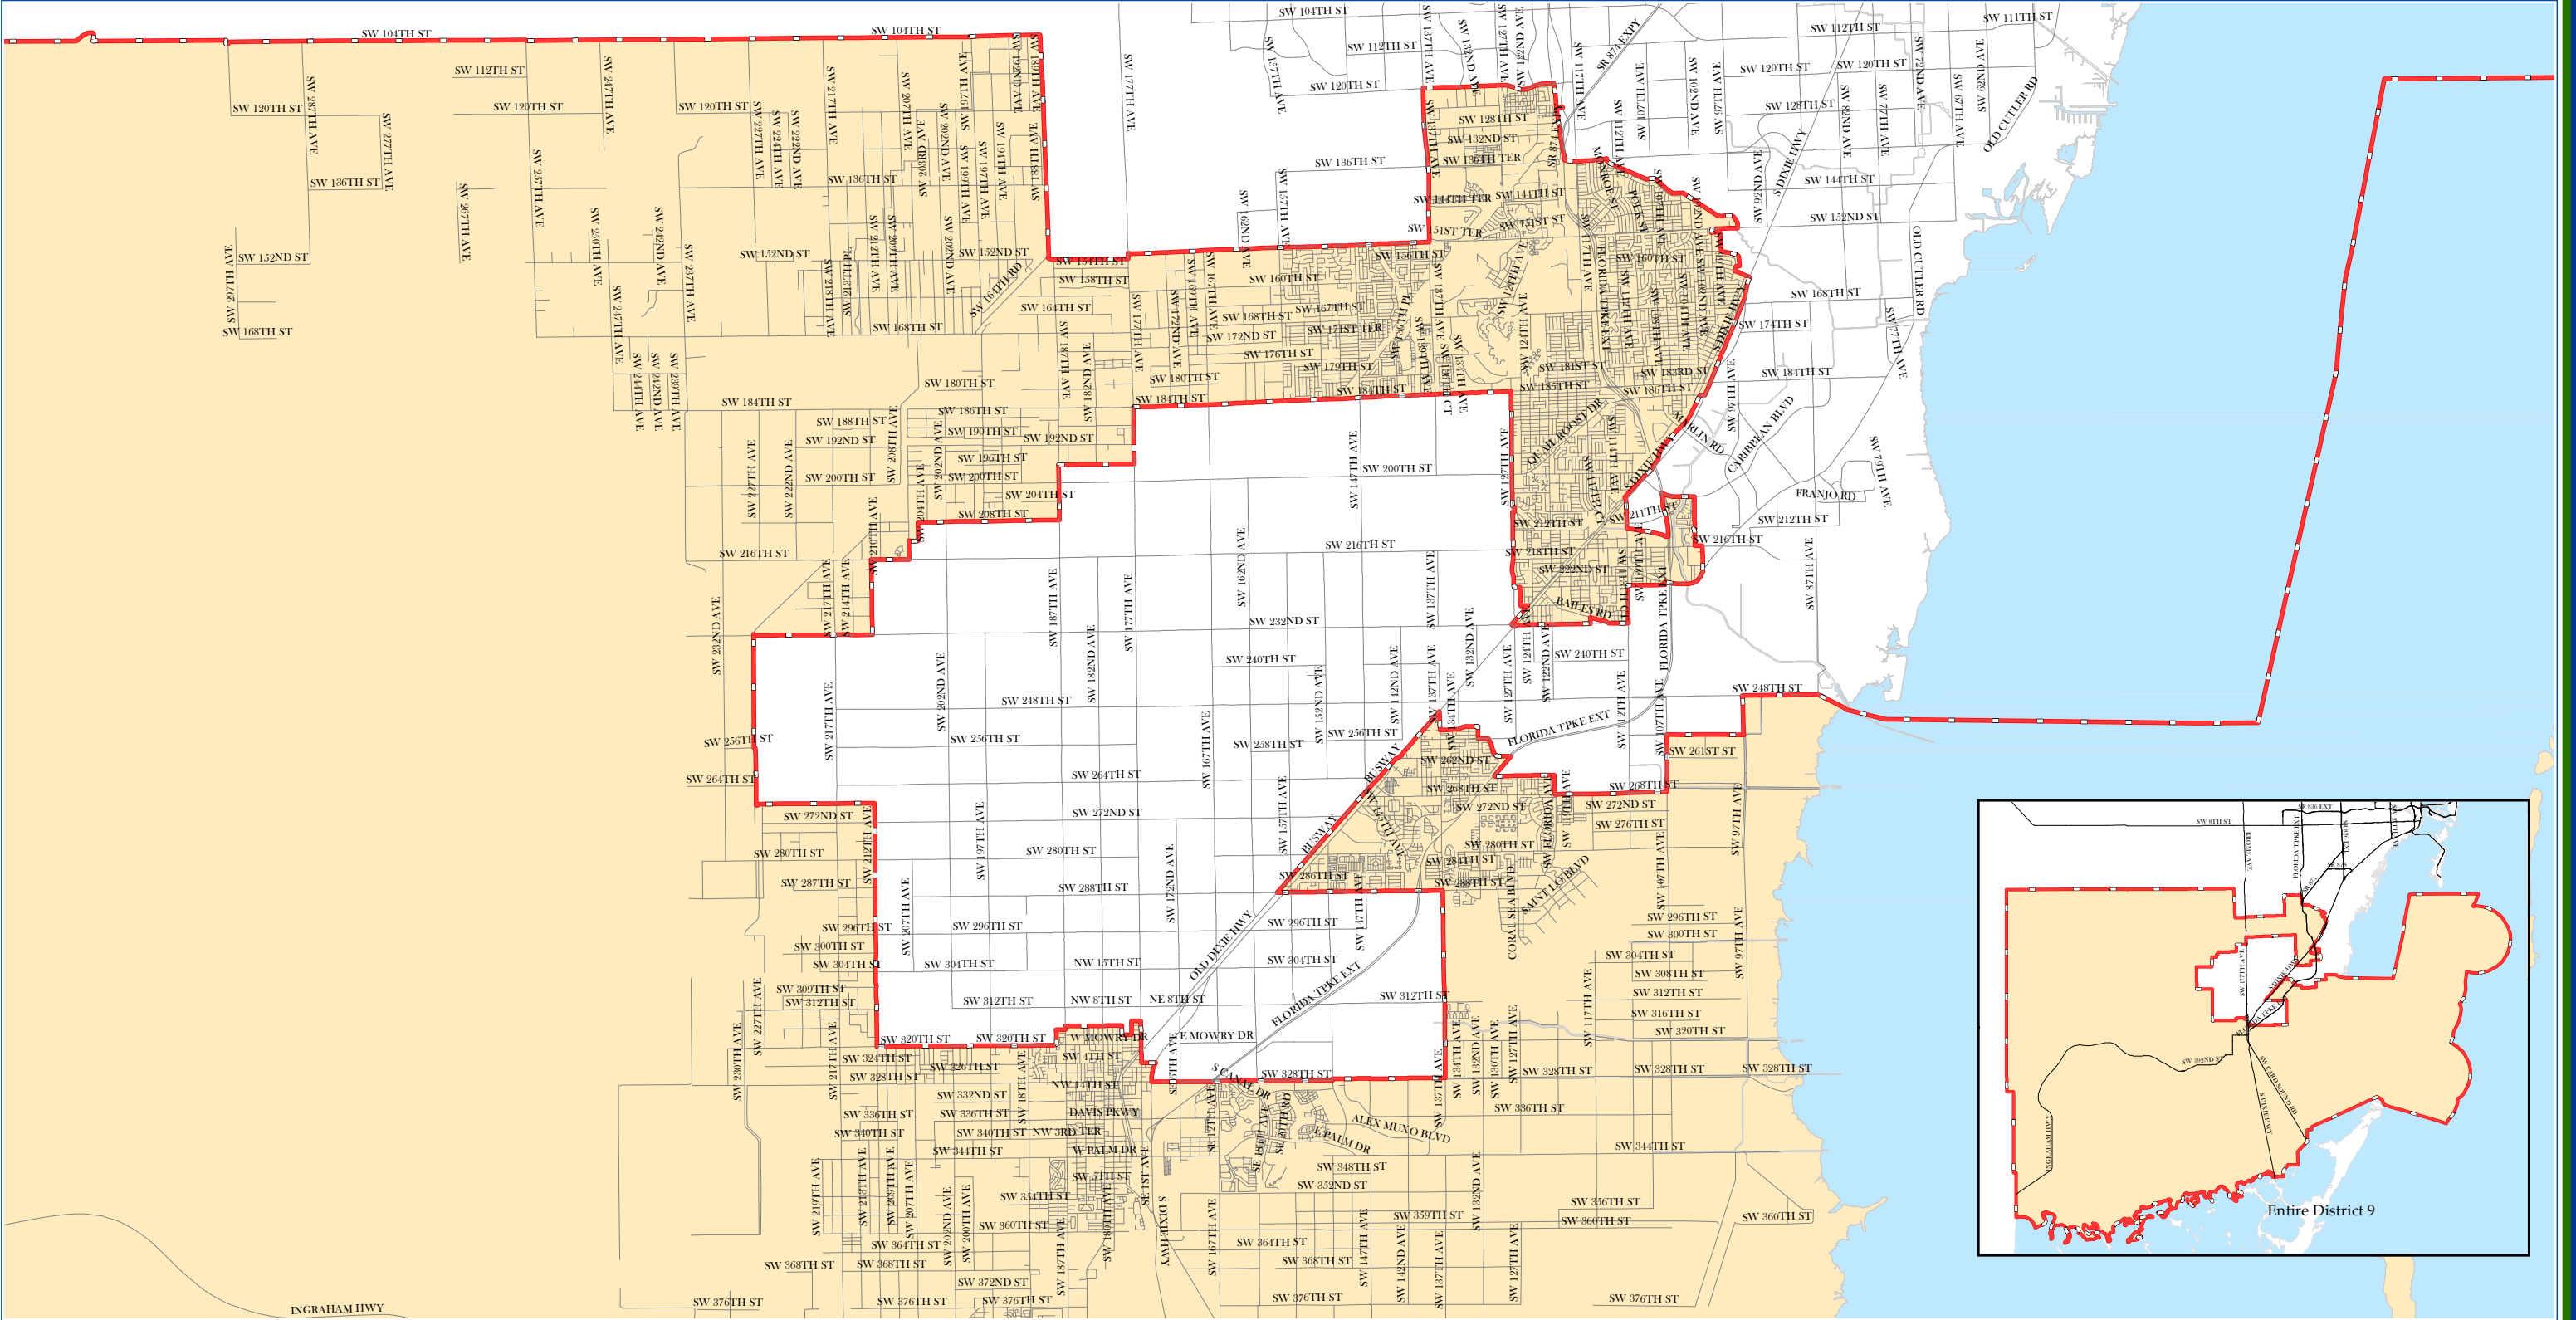

COMMISSION DISTRICT 9

MIAMI-DADE COUNTY, FLORIDA

- Legend**
-  Commission District Boundary
 -  Coastal Water
 -  Streets and Highways