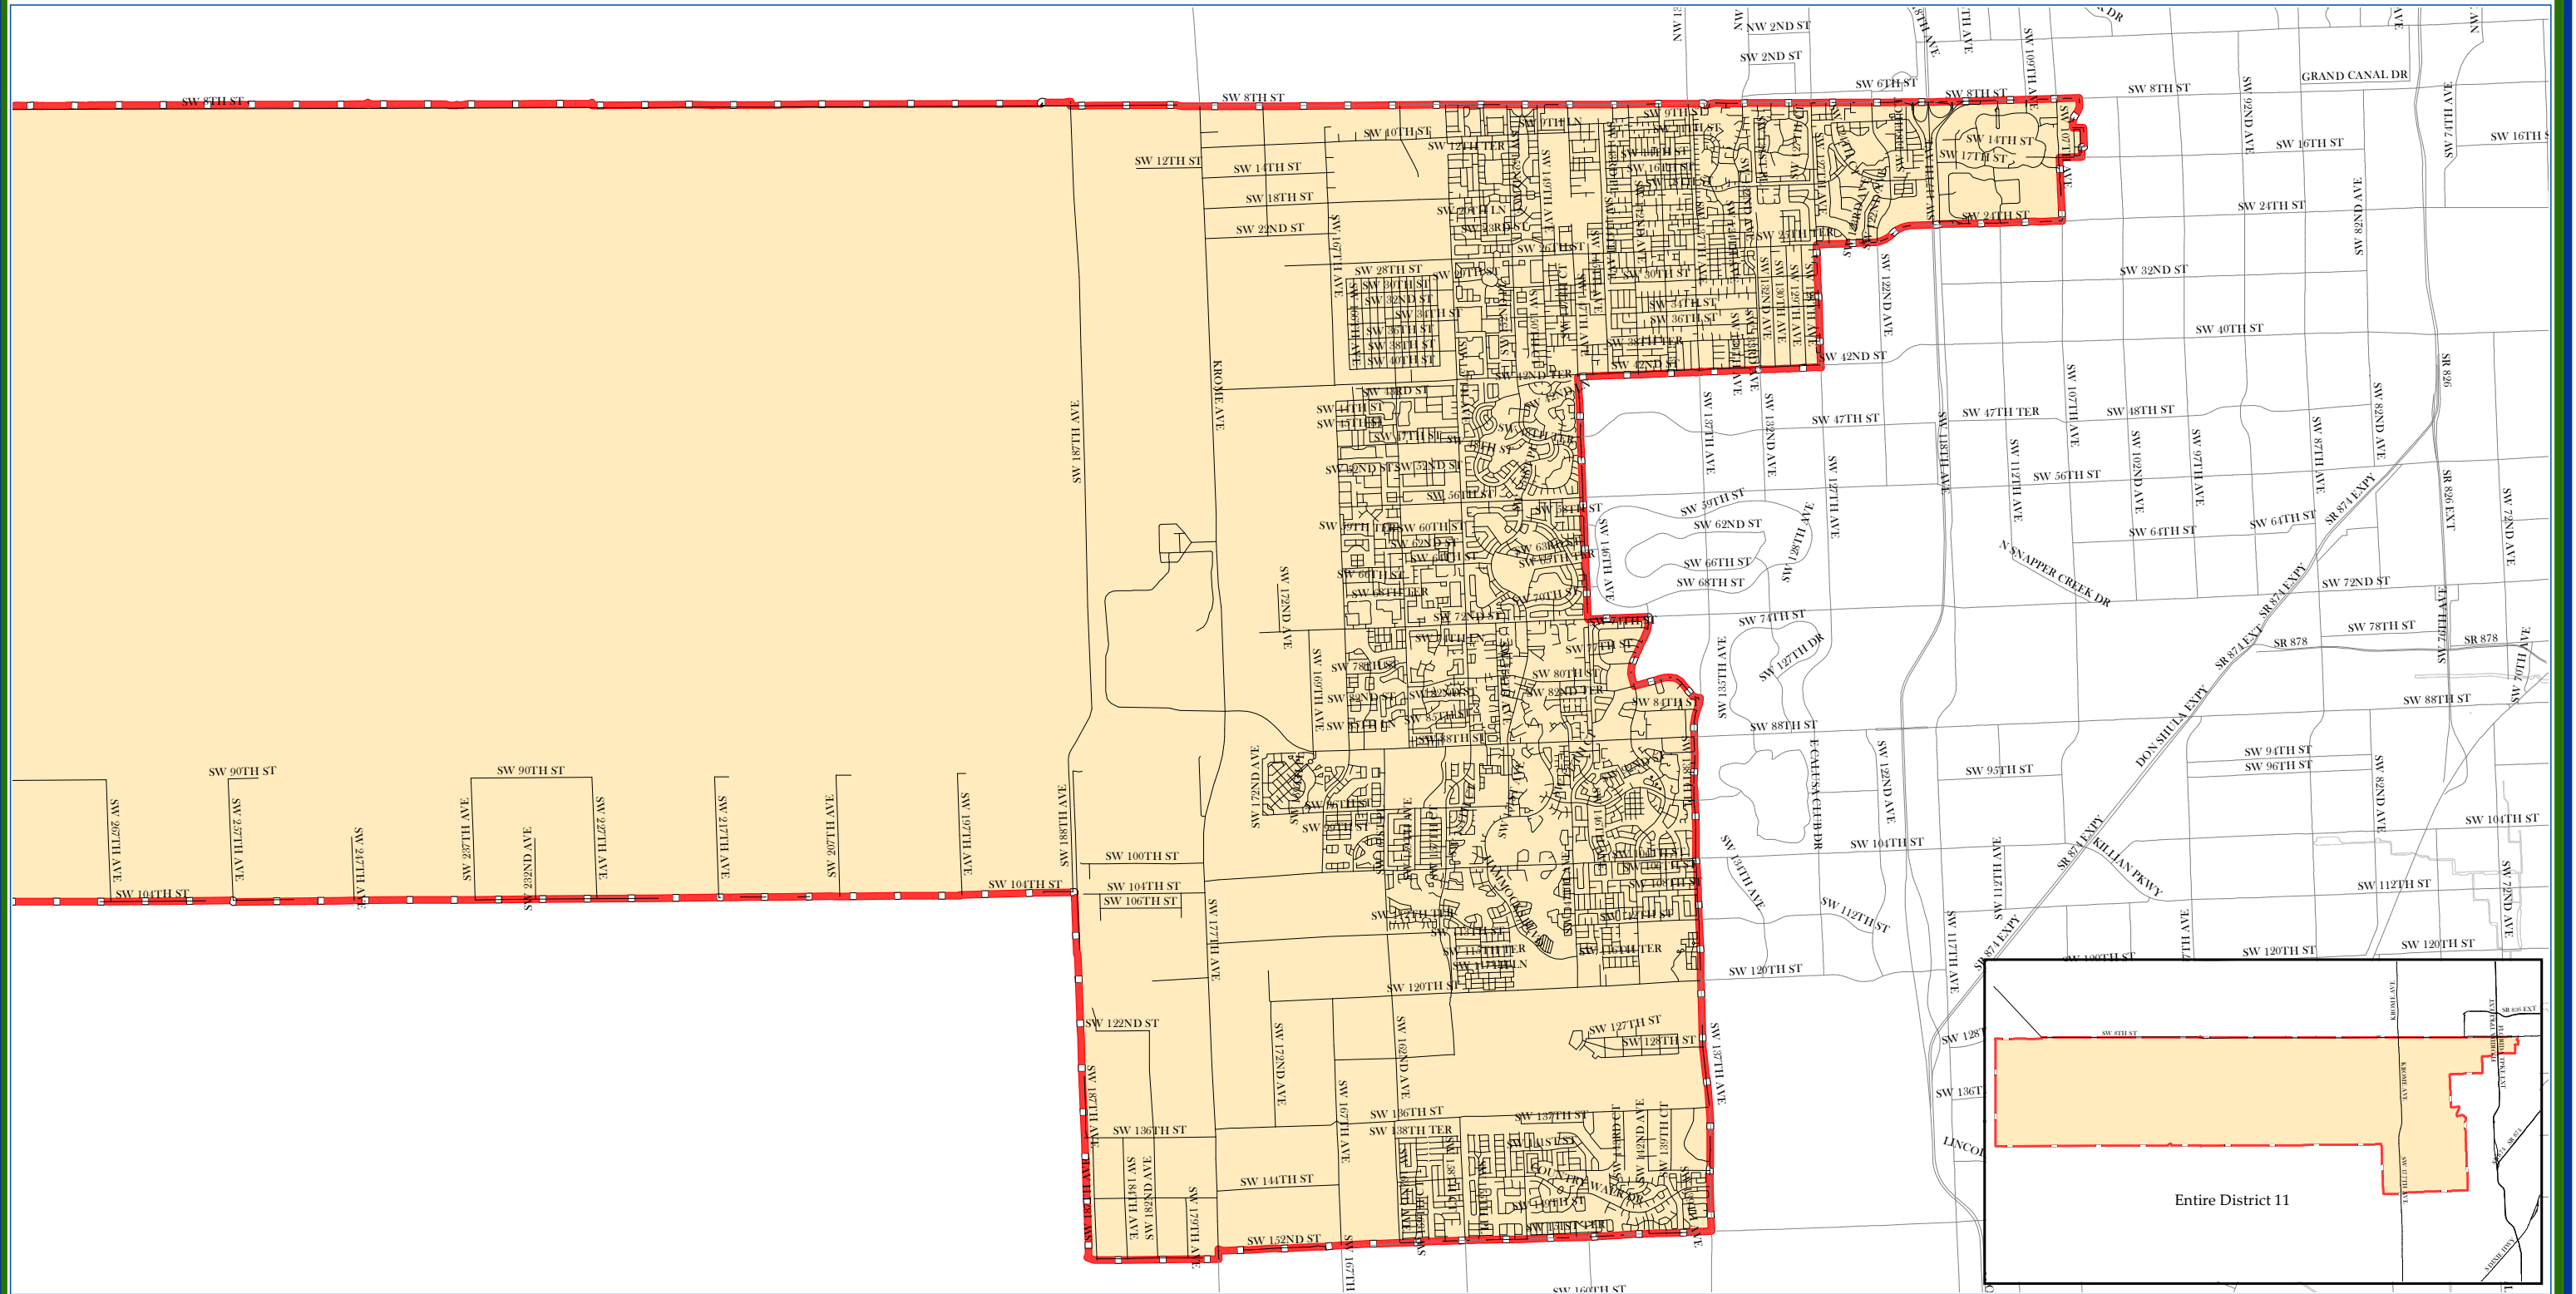

COMMISSION DISTRICT 11

MIAMI-DADE COUNTY, FLORIDA

Legend
— Commission District Boundary
— Streets and Highways