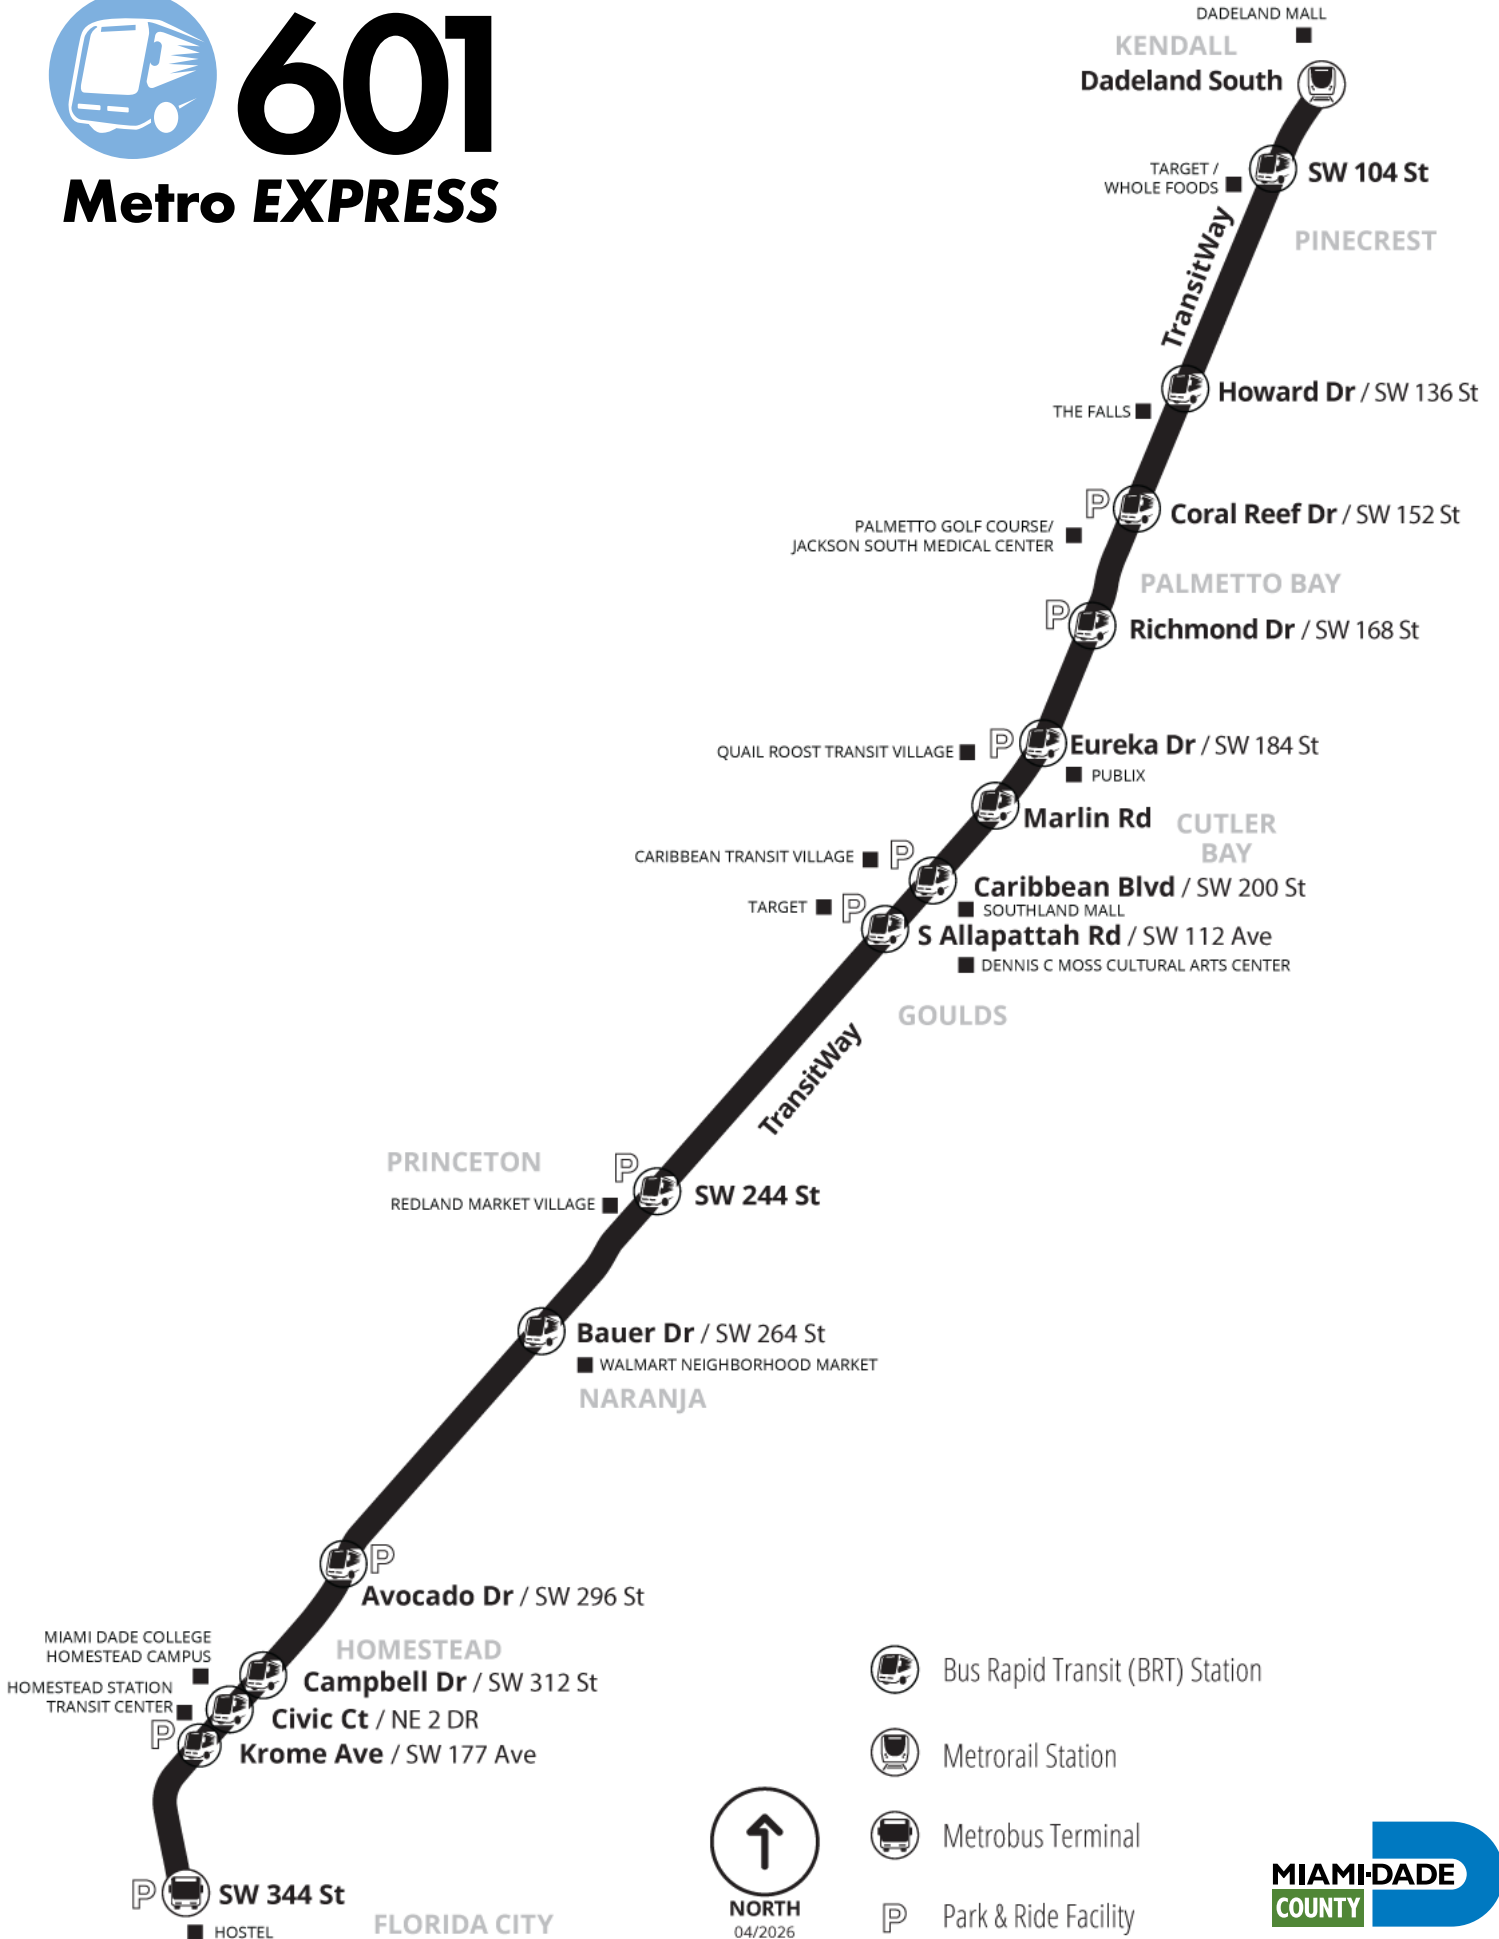

601

Metro **EXPRESS**

-  Bus Rapid Transit (BRT) Station
-  Metrorail Station
-  Metrobus Terminal
-  Park & Ride Facility