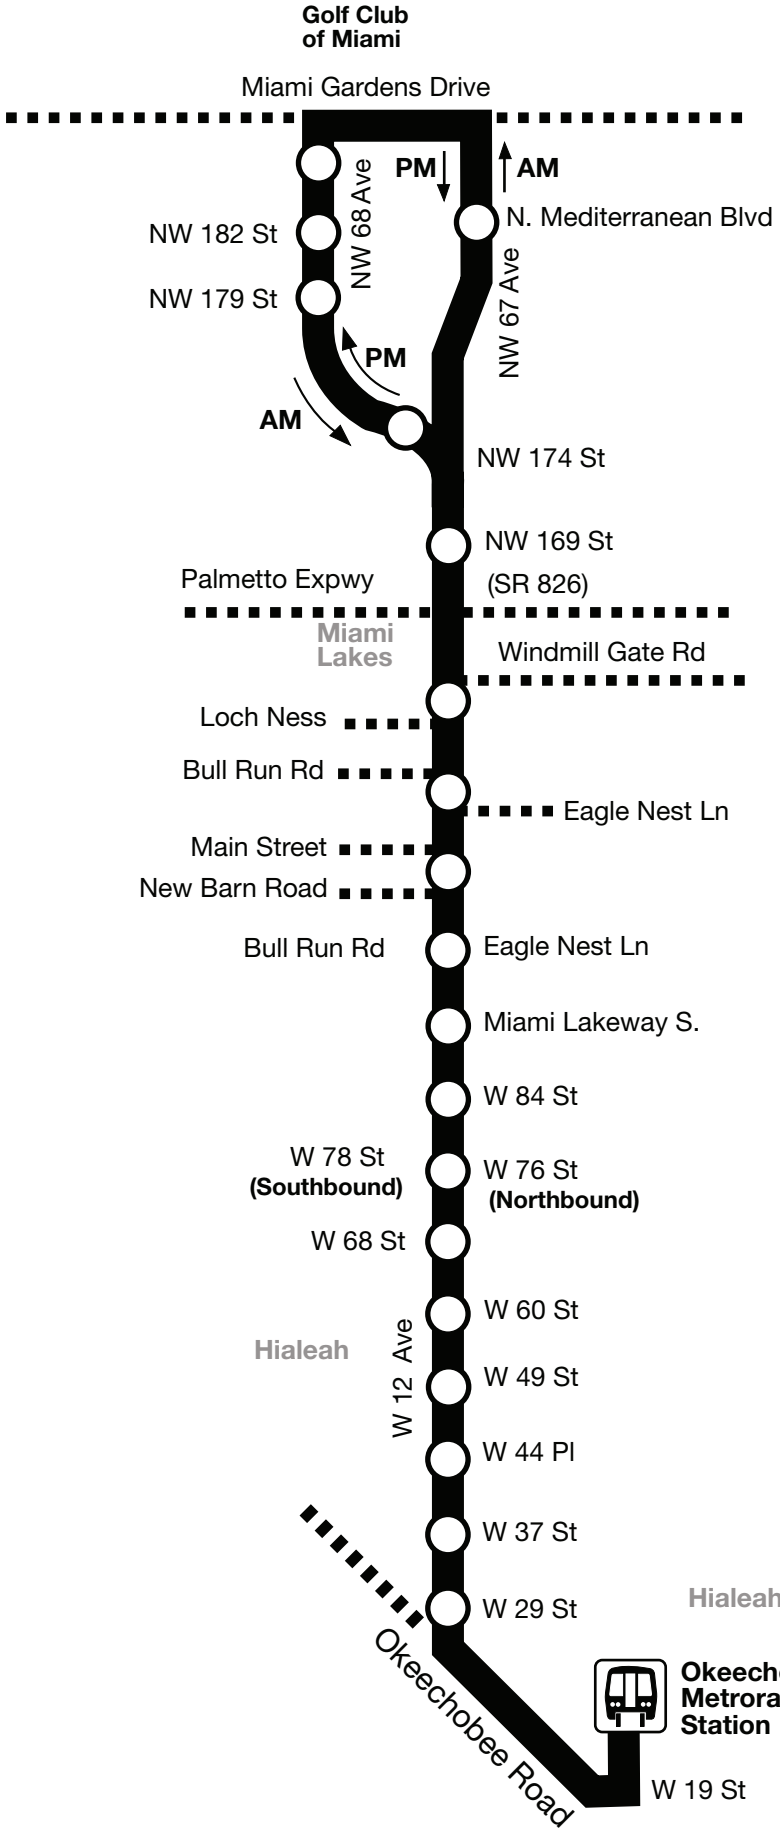

267 MAX

Route 267

Legend

 **Bus stop**

North
Map not to scale
10/07