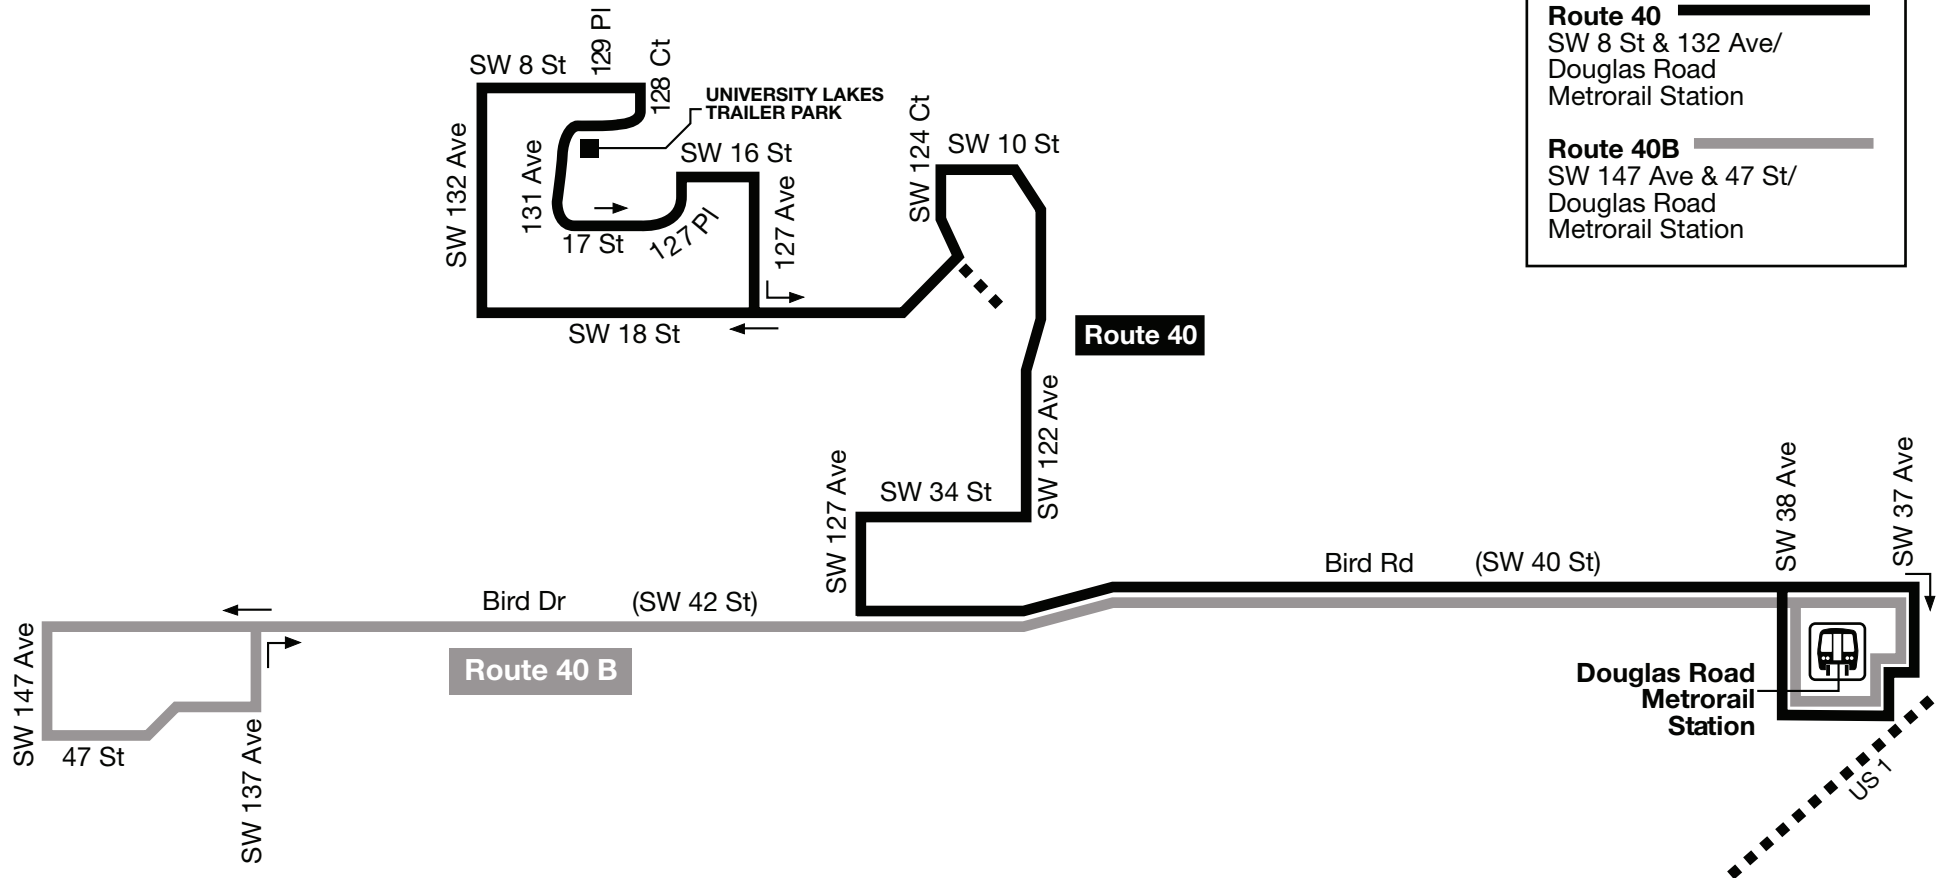

# Route 40/40B

Legend

**Route 40**   
SW 8 St & 132 Ave/  
Douglas Road  
Metrorail Station

**Route 40B**   
SW 147 Ave & 47 St/  
Douglas Road  
Metrorail Station

North  
Map not to scale  
6/08