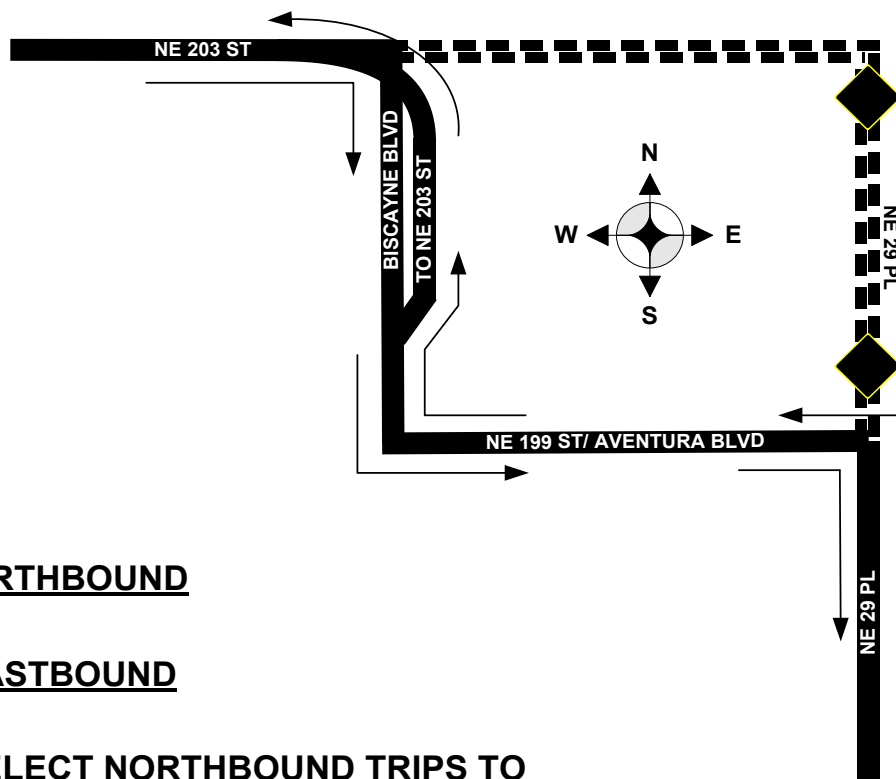

BUS  **DETOUR**
ROUTES 9,95,99

DATE : MAY 15, 2015

LOCATION : N.E. 203 ST & 29 PLACE

REASON : ROAD CONSTRUCTION

DATE & TIME STARTED : FRIDAY MAY 15, 2015

DATE & TIME ENDING : UNKNOWN

RT 9 NORTHBOUND

RT 99 EASTBOUND

**RT 95 SELECT NORTHBOUND TRIPS TO
AVENTURA MALL**