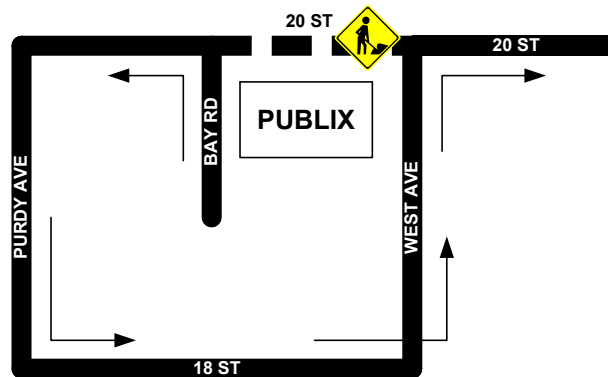

METROBUS DETOUR

South Beach Local

DATE : FEBRUARY 27, 2017

LOCATION : 20TH ST BETWEEN BAY RD & WEST AVE

ALTERNATE ROUTE BEING USED : SEE DIAGRAM BELOW

REASON : ROAD CLOSURES

DATE & TIME STARTED : FEBRUARY 27, 2017

DATE & TIME ENDING : UNKNOWN

USE DETOUR ONLY WHEN STREETS ARE CLOSED

COUNTERCLOCKWISE