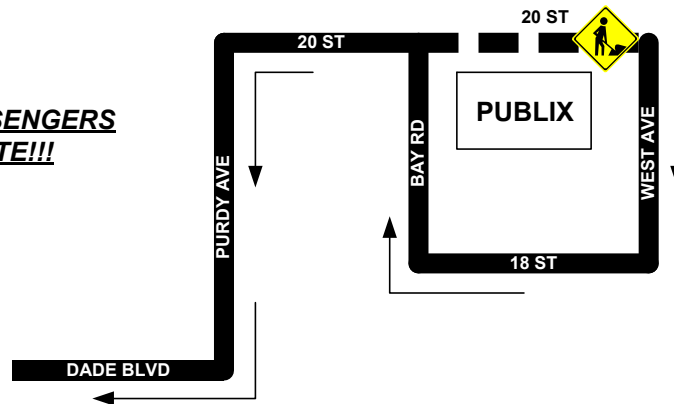

CLOCKWISE

**PICK AND DROP OFF PASSENGERS
ALONG DETOUR ROUTE!!!
(AS REQUESTED)**

@GoMiamiDade

MDT TRACKER / EASY PAY MIAMI / MDT TRANSIT WATCH

www.miamidade.gov/transit

311 (305.468.5900) TDD: 305.468.5402