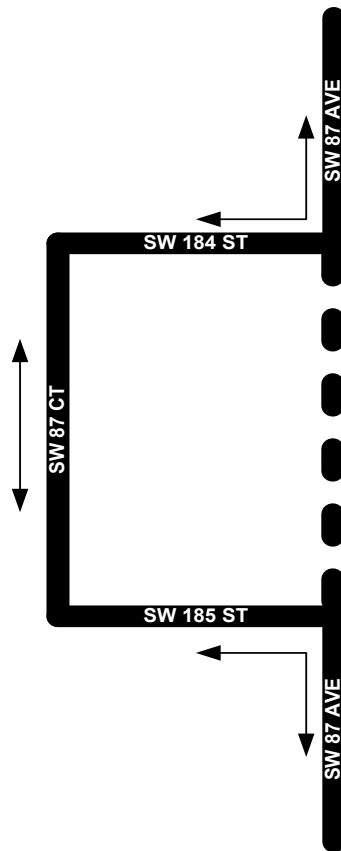

METROBUS DETOUR

ROUTE 287 Saga Bay MAX

LOCATION : SW 87 AVE & SW 184 ST

ALTERNATE ROUTE BEING USED : SEE DIAGRAM BELOW

REASON : WATER & SEWER ROAD WORK

DATE & TIME STARTED : MARCH 23, 2017

DATE & TIME ENDING : APRIL 7, 2017

USE DETOUR ONLY WHEN STREETS ARE CLOSED

MONDAY TO FRIDAY
FROM
9:00AM TO 4:00PM

@GoMiamiDade

MDT TRACKER / EASY PAY MIAMI / MDT TRANSIT WATCH

www.miamidade.gov/transit

311 (305.468.5900) TDD: 305.468.5402