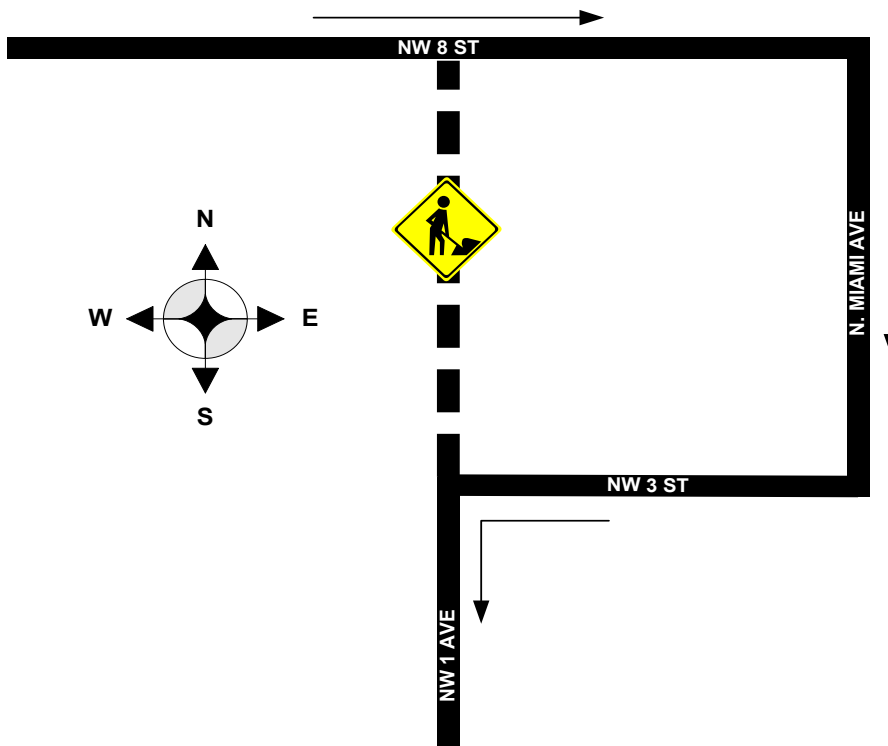

METROBUS DETOUR

Routes 95 Express Golden Glades & 95 Dade Broward Express

LOCATION : NW 1 AVE & NW 5 ST

ALTERNATE ROUTE BEING USED : SEE DIAGRAM BELOW

REASON : ROAD CONSTRUCTION CLOSURE

DATE & TIME STARTED : APRIL 1, 2017

DATE & TIME ENDING : UNKNOWN

USE DETOUR ONLY WHEN STREETS ARE CLOSED

UPDATED
APRIL 1, 2017

@GoMiamiDade

MDT TRACKER / EASY PAY MIAMI / MDT TRANSIT WATCH

www.miamidade.gov/transit

311 (305.468.5900) TDD: 305.468.5402