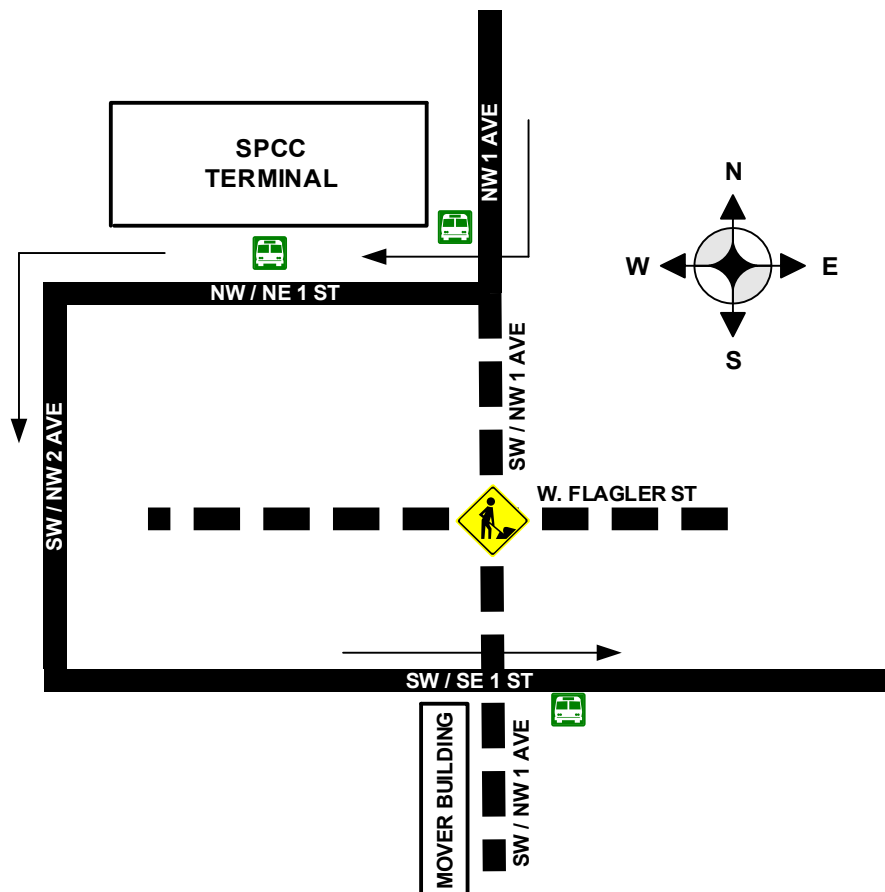

METROBUS DETOUR

ROUTE 95 Golden Glades (a.m.)

LOCATION: W. FLAGLER ST & SW / NW 1 AVE

ALTERNATE ROUTE BEING USED: SEE DIAGRAM BELOW

REASON: ROAD CONSTRUCTION

DATE & TIME STARTED: MONDAY JANUARY 4, 2016

DATE & TIME ENDING : UNKNOWN

DETOUR USED ONLY WHEN STREETS ARE CLOSED

Information: **3-1-1** (305-468-5900) TDD: 305-468-5402
Información: **3-1-1** (305-468-5900) TDD: 305-468-5402
Enfòmasyon: **3-1-1** (305-468-5900) TDD: 305-468-5402
www.miamidade.gov/transit