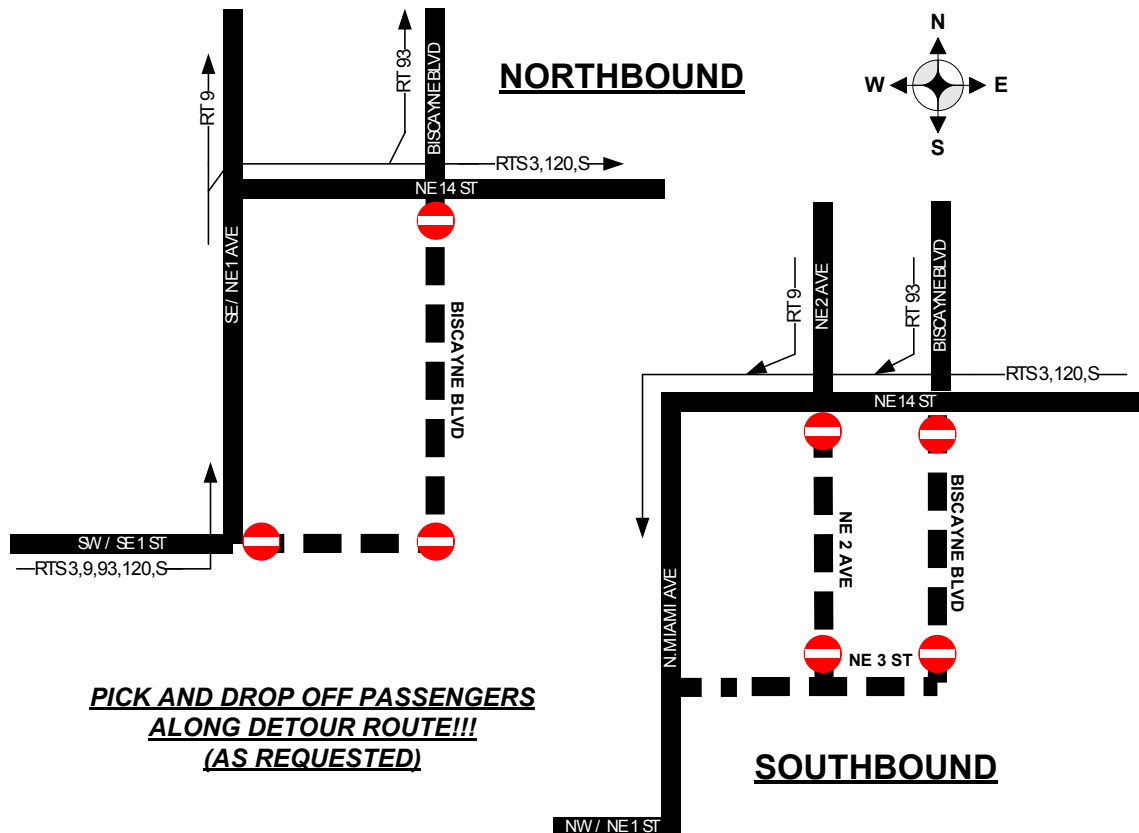

METROBUS DETOUR

ROUTES 3,9,93,120 & S

LOCATION : BISCAYNE BLVD BETWEEN SE 2 ST & NE 4 ST

ALTERNATE ROUTE BEING USED : SEE DIAGRAM BELOW

REASON: ULTRA MUSIC FESTIVAL

DATE & TIME STARTED : THURSDAY MARCH 22, 2018 AT 9:00PM

DATE & TIME ENDING : MONDAY MARCH 26, 2018 AT 6:00AM

ULTRA MUSIC FESTIVAL

USE DETOUR ONLY WHEN STREETS ARE CLOSED

@GoMiamiDade

MDT TRACKER / EASY PAY MIAMI / MDT TRANSIT WATCH

www.miamidade.gov/transit

311 (305.468.5900) TDD: 305.468.5402