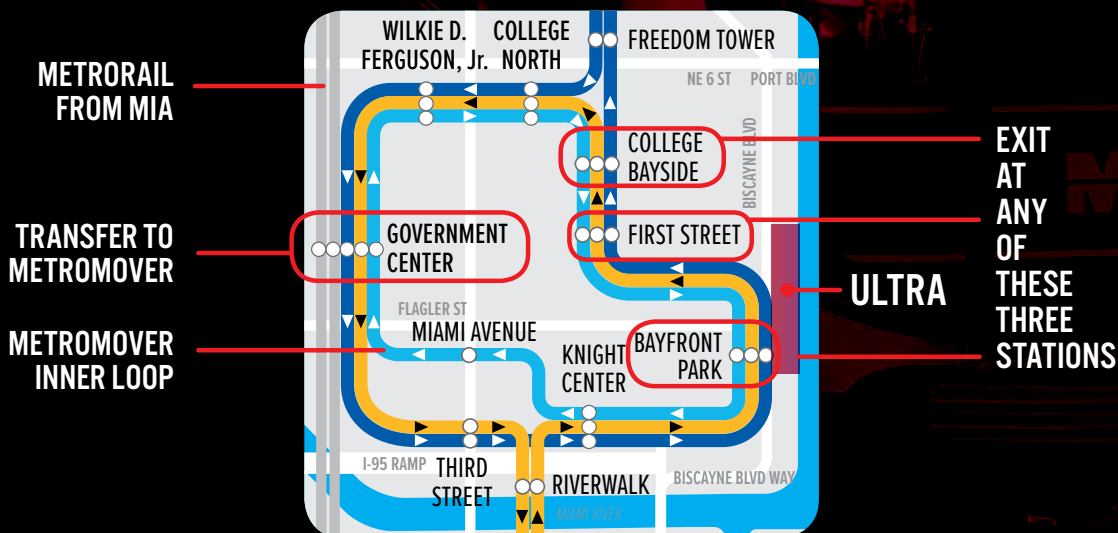

## CATCH MIAMI-DADE TRANSIT'S BEAT FROM MIA TO BAYFRONT PARK

1. AT THE AIRPORT, TAKE THE MIA MOVER TO METRORAIL.  
FOLLOW THE SIGNS.

2. TAKE METRORAIL (\$2.25) TO GOVERNMENT CENTER STATION.  
SCHEDULE & MORE AVAILABLE ON MDT TRACKER APP.

3. TAKE METROMOVER (FREE) INNER LOOP (FOLLOW THE SIGNS)  
TO COLLEGE/BAYSIDE, FIRST STREET OR BAYFRONT PARK STATION

METRORAIL & METROMOVER WILL BE OPEN UNTIL 2 A.M. FRIDAY 3/23, SATURDAY 3/24 & SUNDAY 3/25

@GoMiamiDade

MDT TRACKER / EASY PAY MIAMI / MDT TRANSIT WATCH

[www.miamidade.gov/transit](http://www.miamidade.gov/transit)

311 OR 305.468.5900 TDD: 305.468.5402