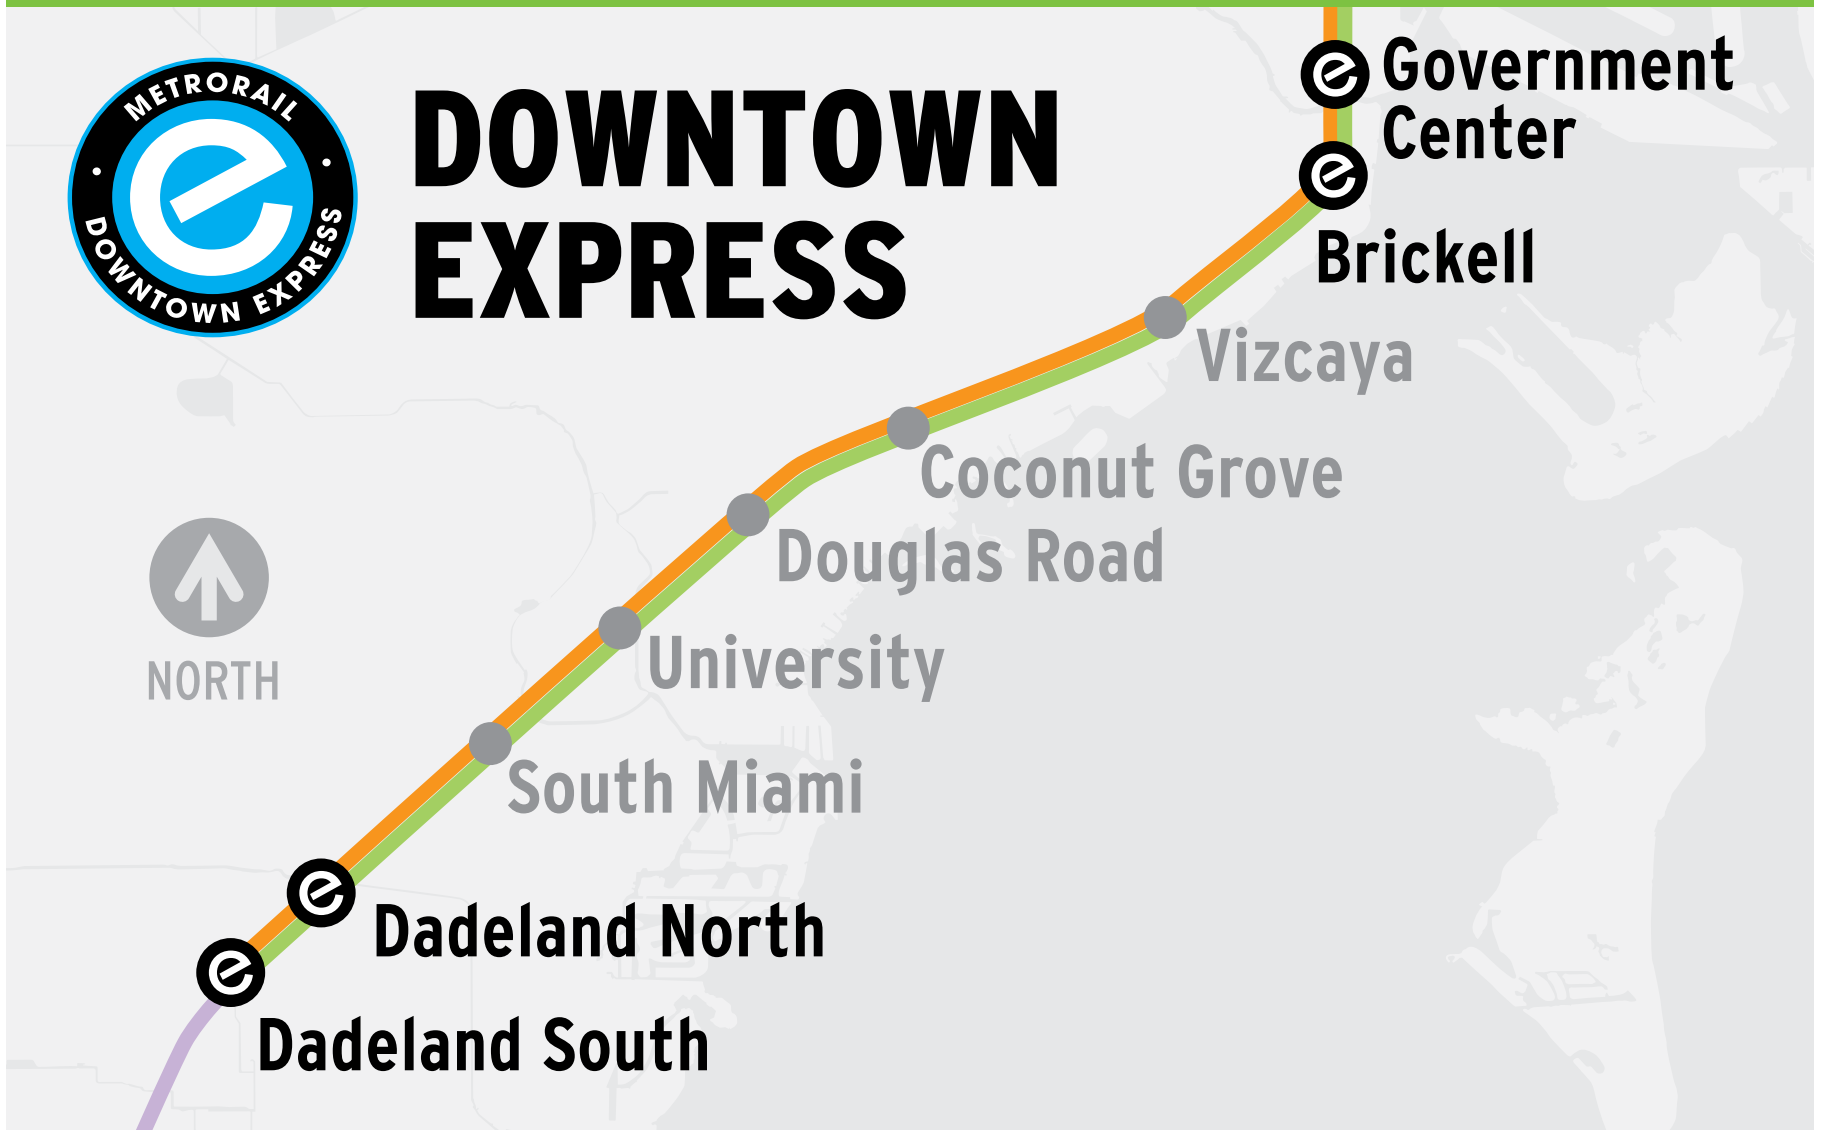

## DOWNTOWN EXPRESS

Station Served by Downtown Express    ● Station Bypassed by Downtown Express

DADELAND SOUTH/NORTH <->  
GOVERNMENT CENTER/BRICKELL

**FIRST TRIP**  
PRIMER VIAJE  
PREMYE VWAYAJ

**SECOND TRIP**  
SEGUNDO VIAJE  
DEZYEM VWAYAJ

#### DEPARTING/SALIENDO/KITE

DADELAND SOUTH	7:10 a.m.	8:10 a.m.
DADELAND NORTH	7:12 a.m.	8:12 a.m.

#### ARRIVING/LLEGANDO/RIVE

BRICKELL	7:24 a.m.	8:24 a.m.
GOVERNMENT CENTER	7:26 a.m.	8:26 a.m.

#### ARRIVING/LLEGANDO/RIVE

DADELAND NORTH	5:02 p.m.	5:32 p.m.
DADELAND SOUTH	5:04 p.m.	5:34 p.m.

[www.miamidade.gov/transit](http://www.miamidade.gov/transit)

INFORMATION : INFORMACION : ENFOMASYON  
311 OR 305.468.5900 (TTY: 305.468.5402)