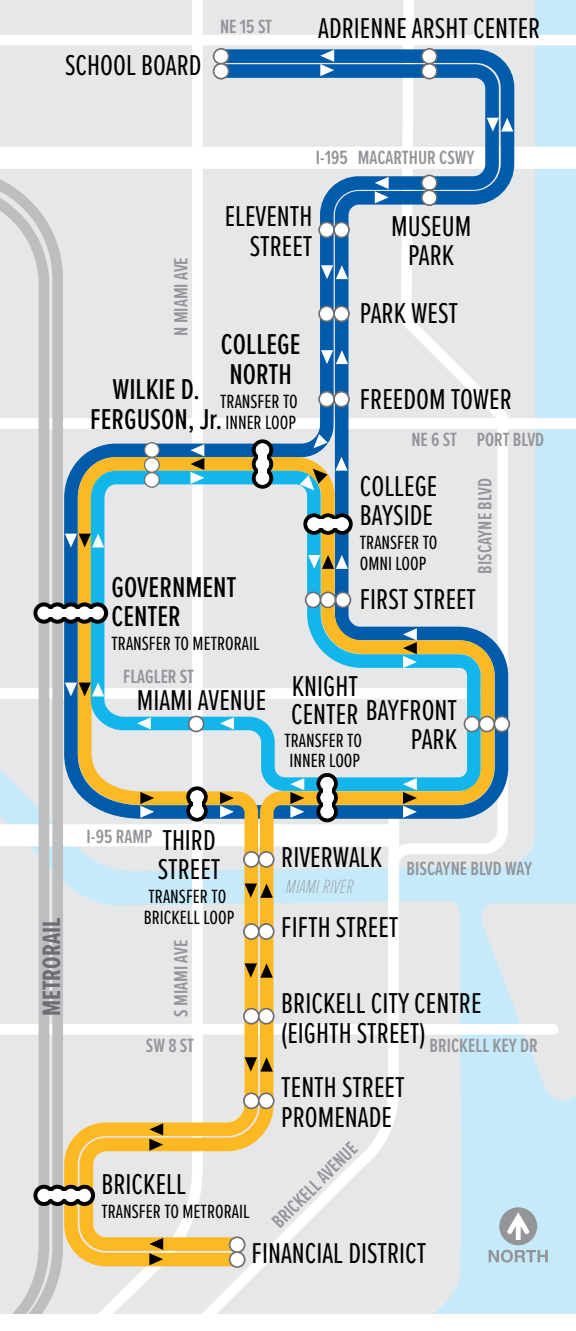

METROMOVER

JULY 2017

LEGEND

- OMNI LOOP
- INNER LOOP
- BRICKELL LOOP
- STATION SERVING SINGLE LOOP
- STATION SERVING MULTIPLE LOOPS
- RECOMMENDED TRANSFER STATION
- DIRECTION OF TRAVEL
- METRORAIL

OMNI LOOP

Downtown to Omni (North Extension)

INNER LOOP

Serves Downtown (Central Business District)

BRICKELL LOOP

Downtown to Brickell (South Extension)

FULL LOOP & OUTER LOOP (IMPLEMENTED ONLY WHEN NEEDED)

When implemented, Full Loop and Outer Loop will be announced on the electronic signs & loudspeakers at stations and inside vehicles

FULL LOOP

- Brickell & Omni Loops combined
- Inner Loop service not affected

OUTER LOOP

- Brickell & Omni extensions not served
- Inner Loop service not affected

www.miamidade.gov/transit

INFORMATION : INFORMACION : ENFOMASYON
311 OR 305.468.5900 (TTY: 305.468.5402)

@GOMIAMIDADE

MDT TRACKER • EASY PAY MIAMI