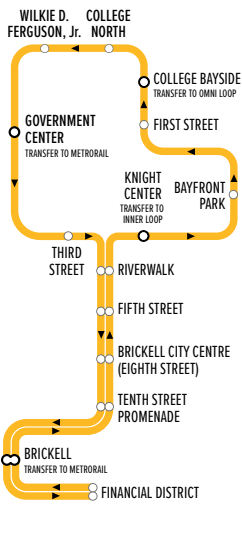

METROMOVER

JULY 2017

LEGEND

- OMNI LOOP
- INNER LOOP
- BRICKELL LOOP
- STATION SERVING SINGLE LOOP
- STATION SERVING MULTIPLE LOOPS
- RECOMMENDED TRANSFER STATION
- DIRECTION OF TRAVEL
- METRORAIL

OMNI LOOP

Downtown to Omni (North Extension)

INNER LOOP

Serves Downtown (Central Business District)

BRICKELL LOOP

Downtown to Brickell (South Extension)

FULL LOOP & OUTER LOOP (IMPLEMENTED ONLY WHEN NEEDED)

When implemented, Full Loop and Outer Loop will be announced on the electronic signs & loudspeakers at stations and inside vehicles

FULL LOOP

- Brickell & Omni Loops combined
- Inner Loop service not affected

OUTER LOOP

- Brickell & Omni extensions not served
- Inner Loop service not affected

www.miamidade.gov/transit

INFORMATION : INFORMACION : ENFOMASYON
311 OR 305.468.5900 (TTY: 305.468.5402)

@GOMIAMIDADE

MDT TRACKER • EASY PAY MIAMI