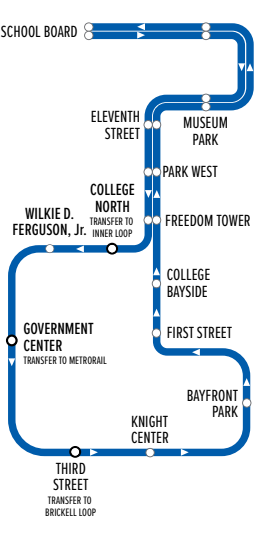

METROMOVER

JULY 2017

LEGEND

- OMNI LOOP
- INNER LOOP
- BRICKELL LOOP
- STATION SERVING SINGLE LOOP
- STATION SERVING MULTIPLE LOOPS
- RECOMMENDED TRANSFER STATION
- DIRECTION OF TRAVEL
- METRORAIL

OMNI LOOP

Downtown to Omni (North Extension)

INNER LOOP

Serves Downtown (Central Business District)

BRICKELL LOOP

Downtown to Brickell (South Extension)

FULL LOOP & OUTER LOOP (IMPLEMENTED ONLY WHEN NEEDED)

When implemented, Full Loop and Outer Loop will be announced on the electronic signs & loudspeakers at stations and inside vehicles

FULL LOOP

- Brickell & Omni Loops combined
- Inner Loop service not affected

OUTER LOOP

- Brickell & Omni extensions not served
- Inner Loop service not affected

www.miamidade.gov/transit

INFORMATION : INFORMACION : ENFOMASYON
311 OR 305.468.5900 (TTY: 305.468.5402)

@GOMIAMIDADE

MDT TRACKER • EASY PAY MIAMI