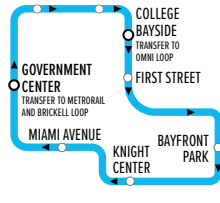

METROMOVER

JULY 2017

LEGEND

- OMNI LOOP
- INNER LOOP
- BRICKELL LOOP
- STATION SERVING SINGLE LOOP
- STATION SERVING MULTIPLE LOOPS
- RECOMMENDED TRANSFER STATION
- DIRECTION OF TRAVEL
- METRORAIL

OMNI LOOP

Downtown to Omni (North Extension)

INNER LOOP

Serves Downtown (Central Business District)

BRICKELL LOOP

Downtown to Brickell (South Extension)

FULL LOOP & OUTER LOOP (IMPLEMENTED ONLY WHEN NEEDED)

When implemented, Full Loop and Outer Loop will be announced on the electronic signs & loudspeakers at stations and inside vehicles

@GOMIAMIDADE

MDT TRACKER • EASY PAY MIAMI