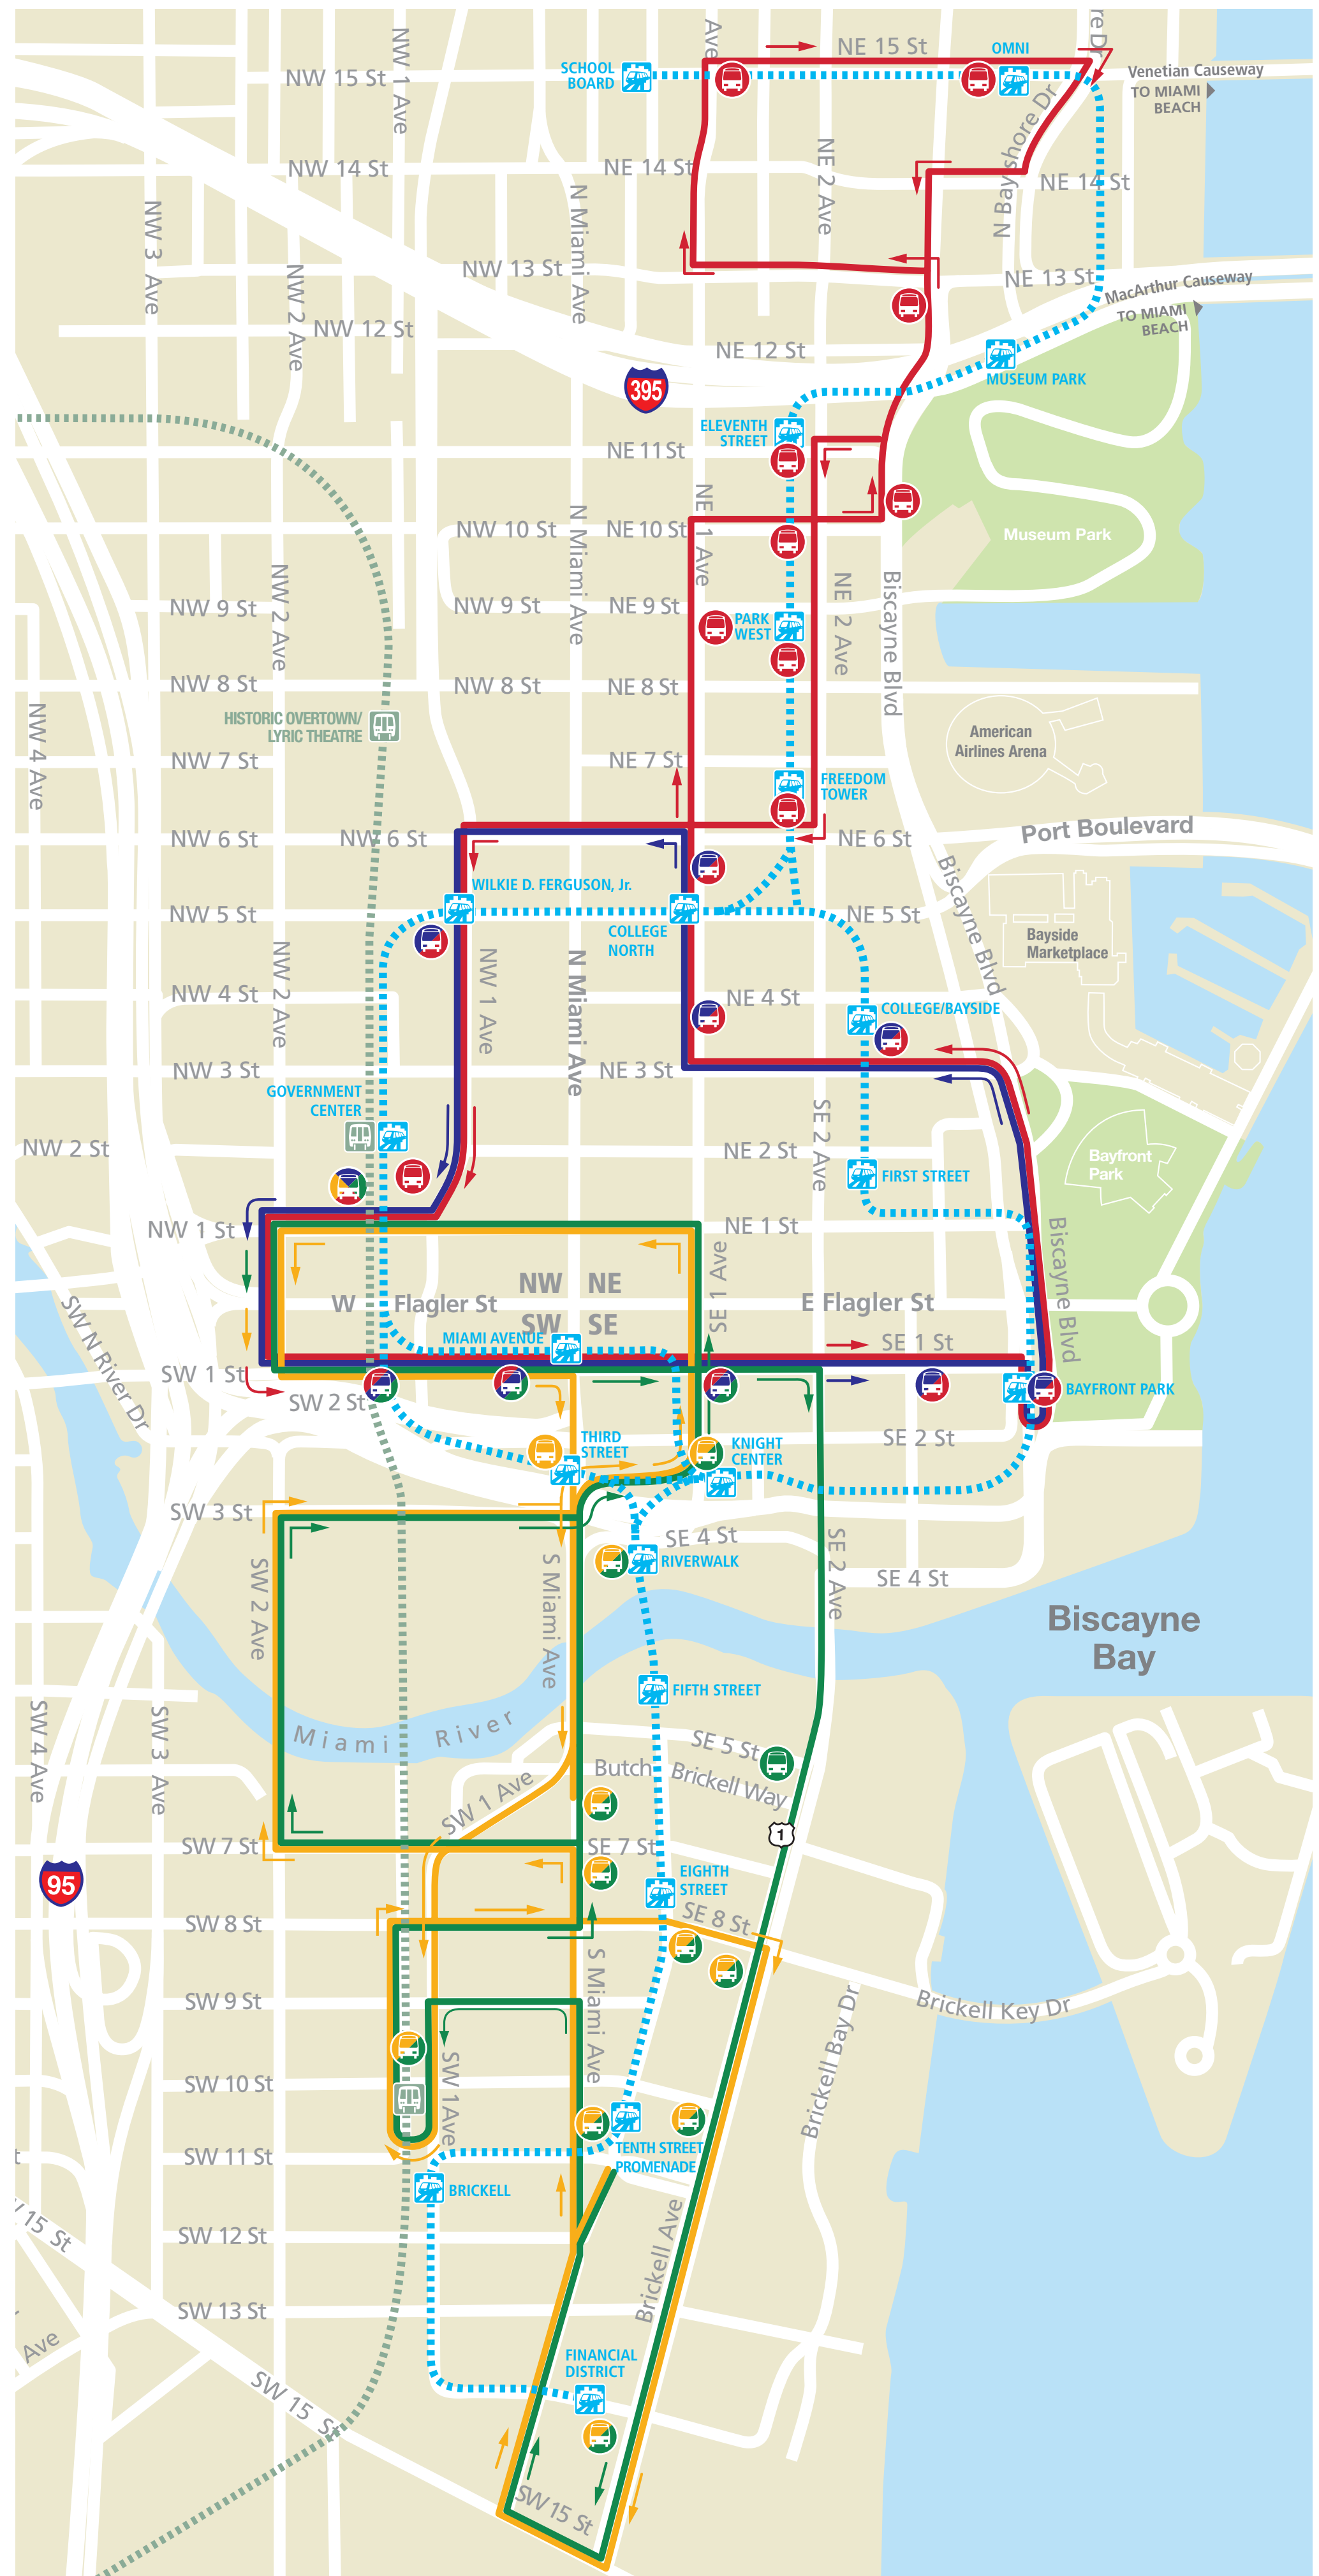

Free shuttle bus service during Metromover service interruptions

Refer to the map to find the shuttle bus stop closest to your station and look for this shuttle bus stop sign

LEGEND

-  Omni Loop shuttle route
-  Downtown Loop shuttle route
-  Brickell Loop shuttle route (morning)
-  Brickell Loop shuttle route (afternoon and evening)
-  Shuttle bus stop locations
-  Bus stops serving multiple shuttle routes (transfer between loops here)
-  Metromover
-  Metromover station
-  Metrorail
-  Metrorail station

Information: **3-1-1**
 Información: **3-1-1**
 Enfòmasyon: **3-1-1**
 305-468-5900 TDD: 305-468-5402
www.miamidade.gov/transit

MIAMI-DADE TRANSIT TRACKER

Available on the iPhone

ANDROID APP ON
