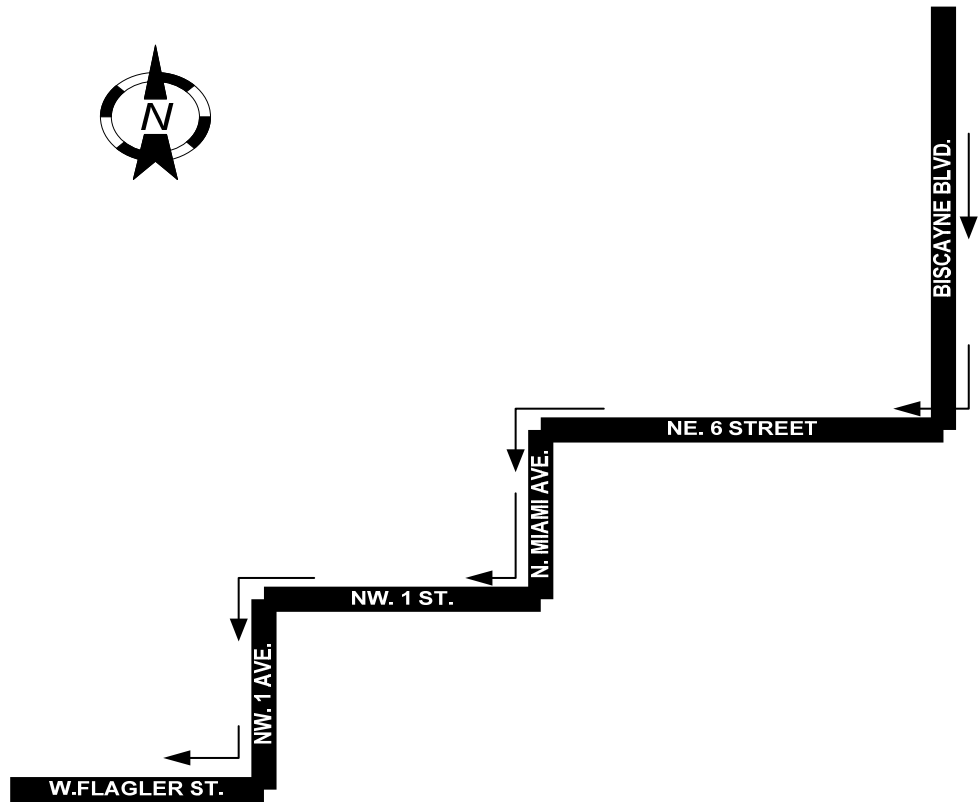

DATE: November 02, 2009.

ROUTE (S) AFFECTED: C & S

LOCATION: NE. 1 AVE. & NE. 2 AVE. BETWEEN NE. 3 ST. & NE. 5 ST.

ALTERNATE ROUTE BEING USED: SEE DIAGRAM BELOW

REASON: 2009 MIAMI BOOK FAIR INTERNATIONAL.

DATE & TIME DETOUR STARTED: FRIDAY, NOVEMBER 06, 2009 9:00 PM

APPROX. DATE & TIME TO END: MONDAY, NOVEMBER 16, 2009 5:00 AM

DIAGRAM

DETOUR RT. 6 [North]

Due to the 2009 Miami Book Fair, N.E. 1st Ave and N.E. 2nd Ave will be closed between N.E. 3rd Street and N.E. 5th Street from 9:00 pm Friday, November 06, 2009 through 5:00 am Monday, November 16, 2009. Affected routes will use the following detour:

NOTE: DETOUR TO BE USED ONLY IF STREETS ARE CLOSED.

DETOUR RT. 51 MAX

Due to the 2009 Miami Book Fair, N.E. 1st Ave and N.E. 2nd Ave will be closed between N.E. 3rd Street and N.E. 5th Street from 9:00 pm Friday, November 06, 2009 through 5:00 am Monday, November 16, 2009.

Affected routes will use the following detour:

NOTE: DETOUR TO BE USED ONLY IF STREETS ARE CLOSED.

DETOUR RT. 120 [Beach Max]

Due to the Miami Book Fair, N.E. 1st Ave and N.E. 2nd Ave will be closed between N.E. 3rd Street and N.E. 5th Street from 9:00 pm Friday, November 06, 2009 through 5:00 am Monday, November 16, 2009. Affected routes will use the following detour: