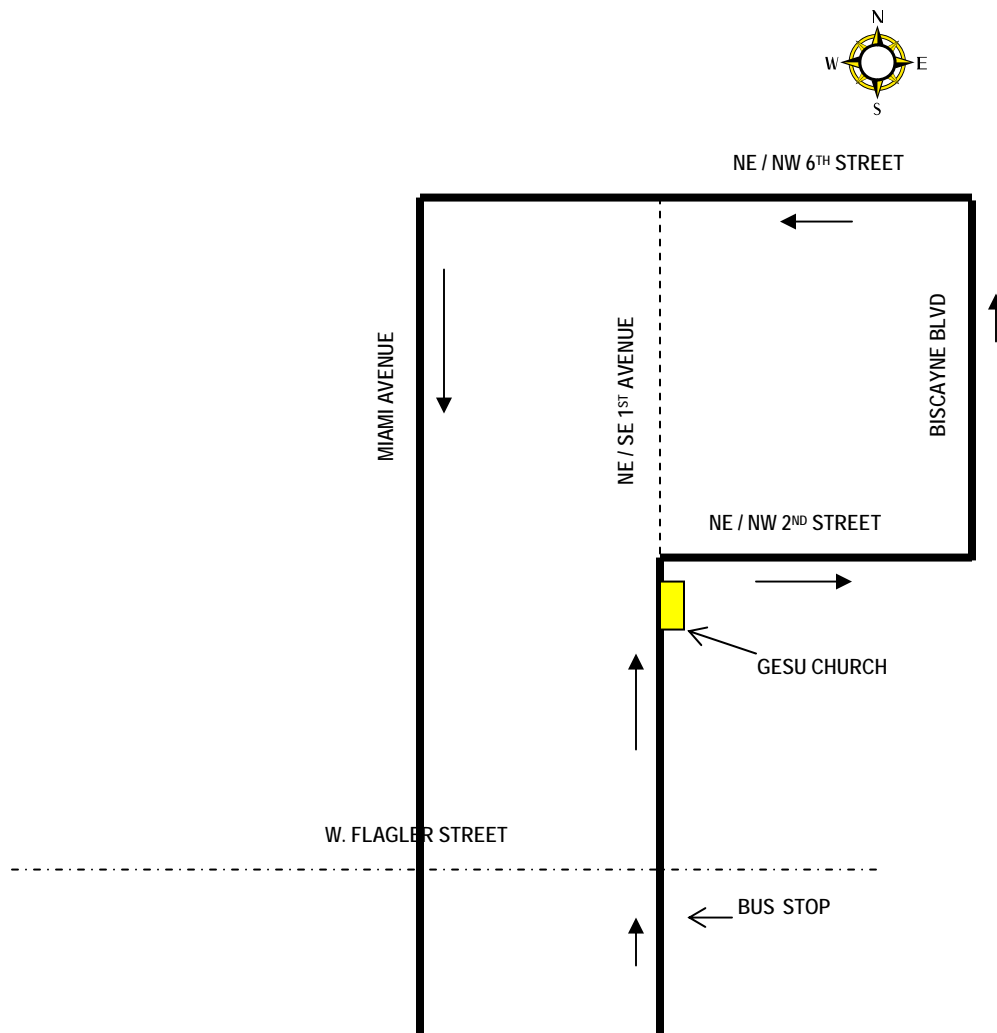

DETOUR RT. 8

Due to the 2009 Miami Book Fair, N.E. 1st Ave and N.E. 2nd Ave will be closed between N.E. 3rd Street and N.E. 5th Street from 9:00 pm Friday, November 06, 2009 through 5:00 am Monday, November 16, 2009. Affected routes will use the following detour: