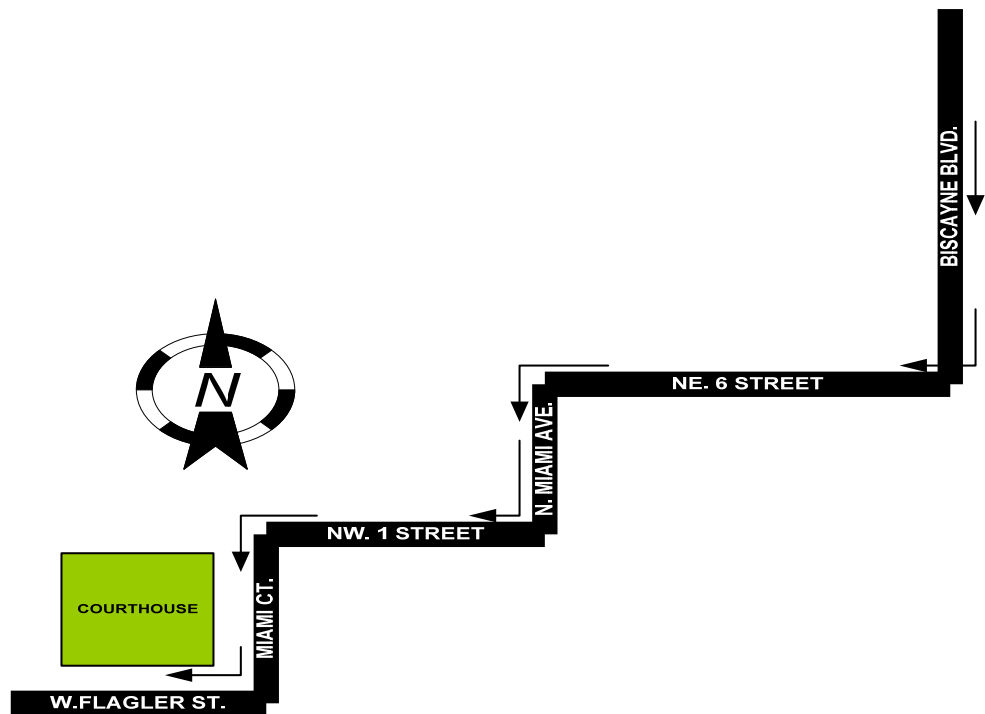

DATE: November 02, 2009.

ROUTE (S) AFFECTED: C & S

LOCATION: NE. 1 AVE. & NE. 2 AVE. BETWEEN NE. 3 ST. & NE. 5 ST.

ALTERNATE ROUTE BEING USED: SEE DIAGRAM BELOW

REASON: 2009 MIAMI BOOK FAIR INTERNATIONAL.

DATE: November 2, 2009.

ROUTE (S) AFFECTED: 95 X

LOCATION: NE. 1 AVE. & NE. 2 AVE. BETWEEN NE. 3 ST. & NE. 5 ST.

ALTERNATE ROUTE BEING USED: SEE DIAGRAM BELOW

REASON: 2009 MIAMI BOOK FAIR INTERNATIONAL.

DATE & TIME DETOUR STARTED: FRIDAY, NOVEMBER 06, 2009 9:00 PM

APPROX. DATE & TIME TO END: MONDAY, NOVEMBER 16, 2009 5:00 AM

DIAGRAM

DATE: November 2, 2009

ROUTE (S) AFFECTED: 3, 16 & 93

LOCATION: NE. 1 AVE. & NE 2 AVE. BETWEEN NE. 3 ST. & NE 5 ST.

ALTERNATE ROUTE BEING USED: SEE DIAGRAM BELOW