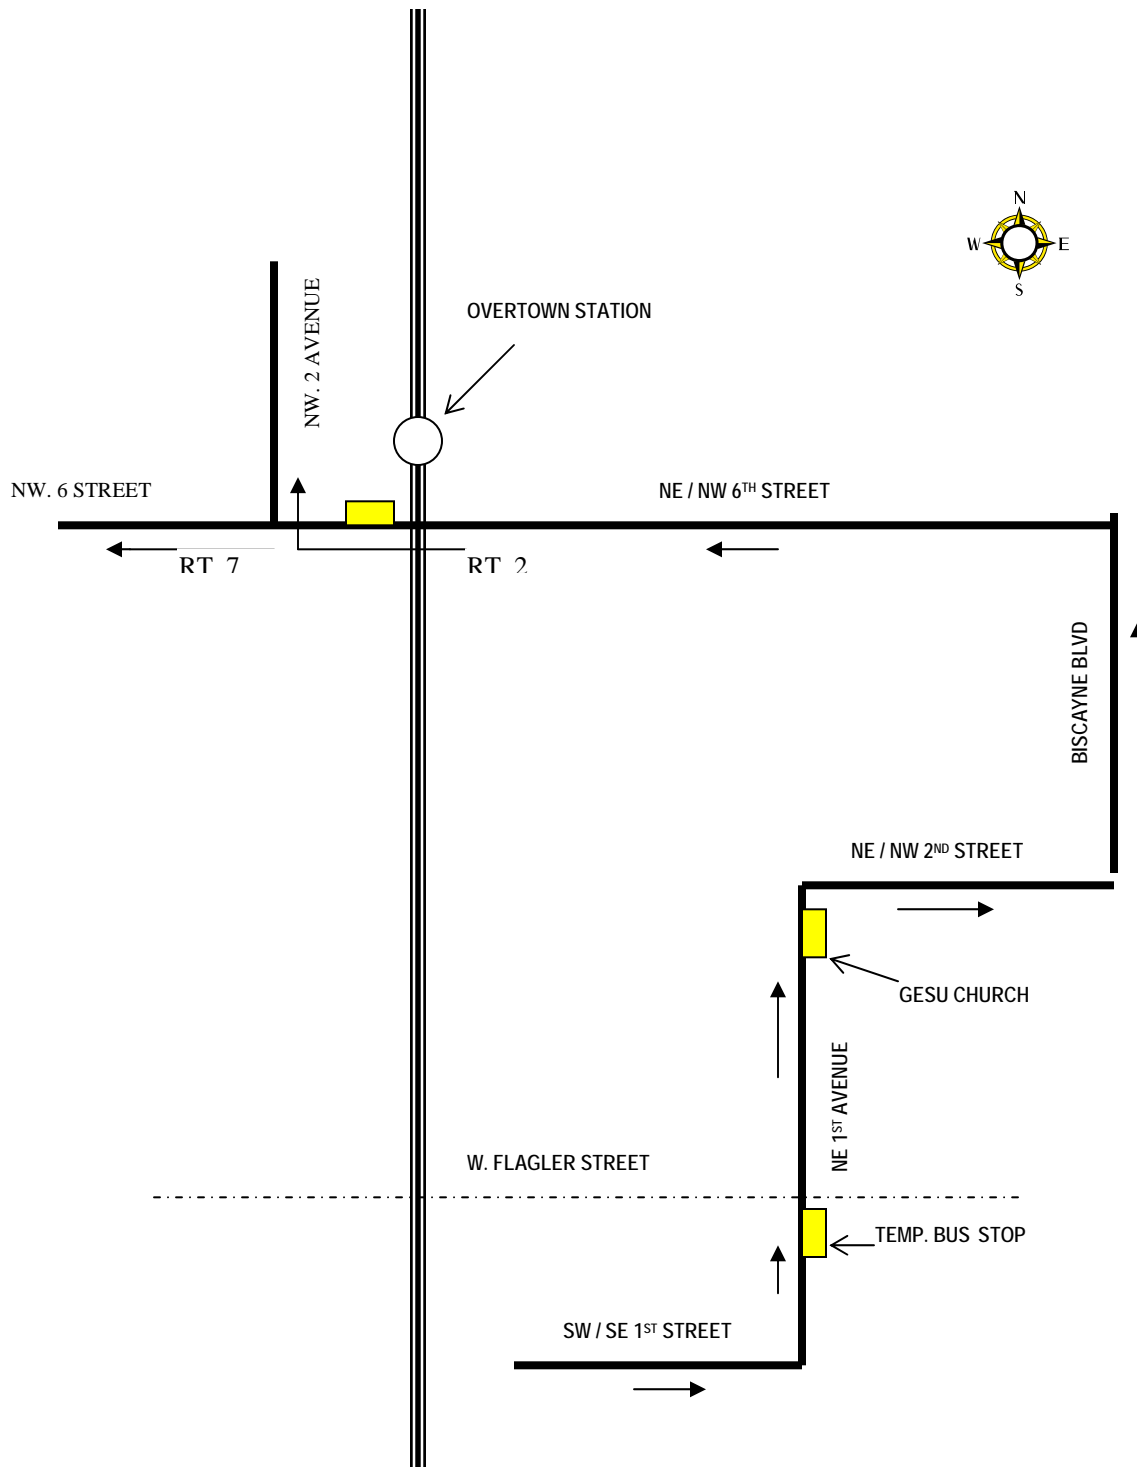

DATE: November 02, 2009.

ROUTE (S) AFFECTED: C & S

LOCATION: NE. 1 AVE. & NE. 2 AVE. BETWEEN NE. 3 ST. & NE. 5 ST.

ALTERNATE ROUTE BEING USED: SEE DIAGRAM BELOW

REASON: 2009 MIAMI BOOK FAIR INTERNATIONAL.

Affected routes will use the following detour:

NOTE: DETOUR TO BE USED ONLY IF STREETS ARE CLOSED.

DETOUR RT 2, 7, 7A

Due to the 2009 Miami Book Fair, N.E. 1st Ave and N.E. 2nd Ave will be closed between N.E. 3rd Street and N.E. 5th Street from 9:00 pm Friday, November 06, 2009 through 5:00 am Monday, November 16, 2009.

Affected routes will use the following detour:

NOTE: DETOUR TO BE USED ONLY IF STREETS ARE CLOSED.

DETOUR RT. 120 [Beach Max]

Due to the Miami Book Fair, N.E. 1st Ave and N.E. 2nd Ave will be closed between N.E. 3rd Street and N.E. 5th Street from 9:00 pm Friday, November 06, 2009 through 5:00 am Monday, November 16, 2009. Affected routes will use the following detour:

APPROX. DATE & TIME TO END: MONDAY, NOVEMBER 16, 2009 5:00 AM

DIAGRAM

DATE: November 2, 2009

ROUTE (S) AFFECTED: 3, 16 & 93

LOCATION: NE. 1 AVE. & NE 2 AVE. BETWEEN NE. 3 ST. & NE 5 ST.

ALTERNATE ROUTE BEING USED: SEE DIAGRAM BELOW