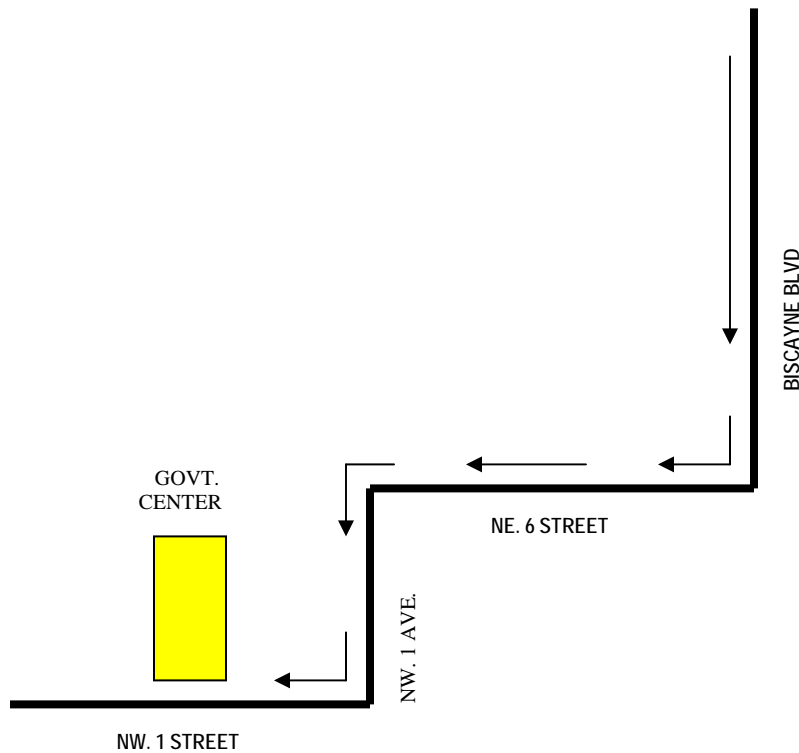

DATE: November 02, 2009.

ROUTE (S) AFFECTED: C & S

LOCATION: NE. 1 AVE. & NE. 2 AVE. BETWEEN NE. 3 ST. & NE. 5 ST.

ALTERNATE ROUTE BEING USED: SEE DIAGRAM BELOW

REASON: 2009 MIAMI BOOK FAIR INTERNATIONAL.

NOTE: DETOUR TO BE USED ONLY IF STREETS ARE CLOSED.

DETOUR RT. 51 MAX

Due to the 2009 Miami Book Fair, N.E. 1st Ave and N.E. 2nd Ave will be closed between N.E. 3rd Street and N.E. 5th Street from 9:00 pm Friday, November 06, 2009 through 5:00 am Monday, November 16, 2009.

Affected routes will use the following detour:

NOTE: DETOUR TO BE USED ONLY IF STREETS ARE CLOSED.

DETOUR RT 2, 7, 7A

Due to the 2009 Miami Book Fair, N.E. 1st Ave and N.E. 2nd Ave will be closed between N.E. 3rd Street and N.E. 5th Street from 9:00 pm Friday, November 06, 2009 through 5:00 am Monday, November 16, 2009.

Affected routes will use the following detour:

NOTE: DETOUR TO BE USED ONLY IF STREETS ARE CLOSED.

DETOUR RT. 120 [Beach Max]

Due to the Miami Book Fair, N.E. 1st Ave and N.E. 2nd Ave will be closed between N.E. 3rd Street and N.E. 5th Street from 9:00 pm Friday, November 06, 2009 through 5:00 am Monday, November 16, 2009. Affected routes will use the following detour: