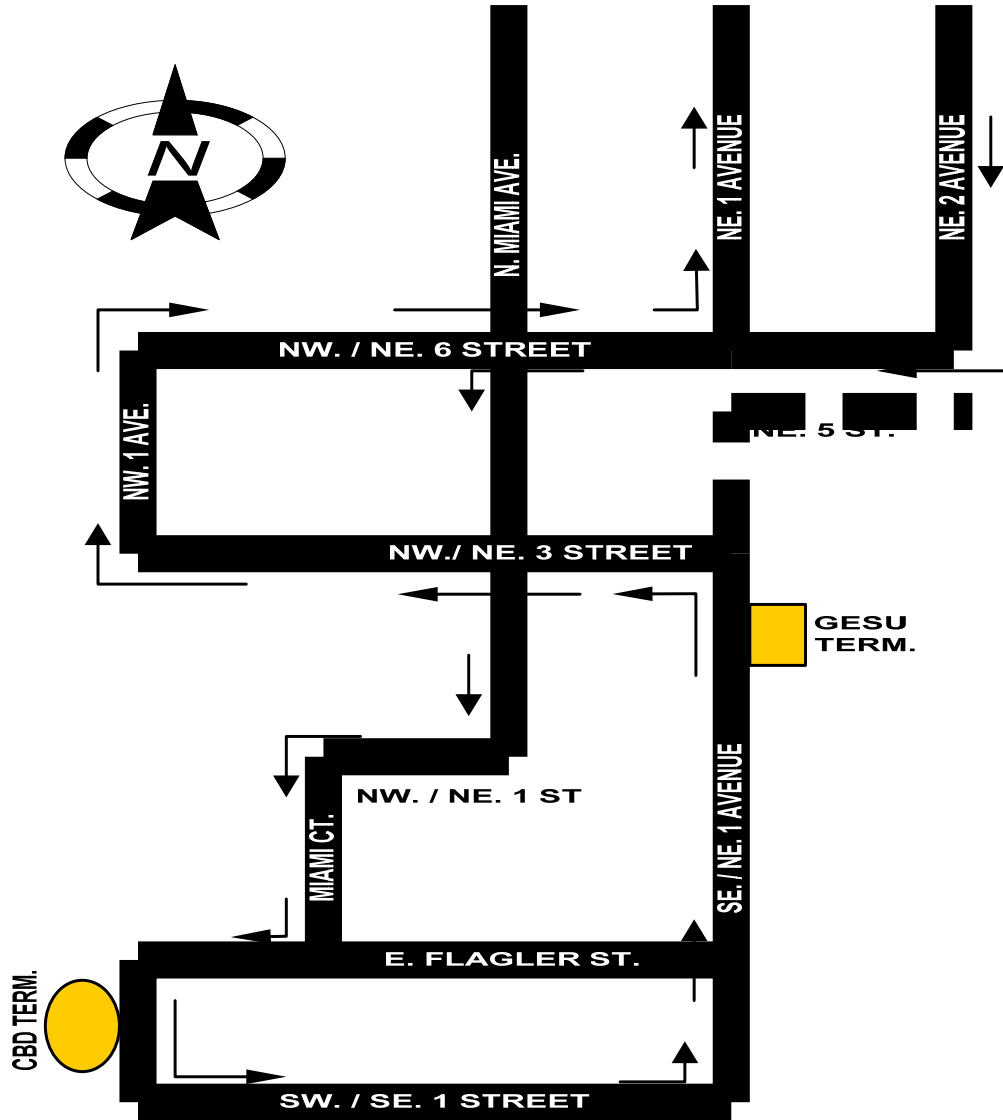

DATE: November 02, 2009.

ROUTE (S) AFFECTED: C & S

LOCATION: NE. 1 AVE. & NE. 2 AVE. BETWEEN NE. 3 ST. & NE. 5 ST.

ALTERNATE ROUTE BEING USED: SEE DIAGRAM BELOW

REASON: 2009 MIAMI BOOK FAIR INTERNATIONAL.

DATE & TIME DETOUR STARTED: FRIDAY, NOVEMBER 06, 2009 9:00 PM

APPROX. DATE & TIME TO END: MONDAY, NOVEMBER 16, 2009 5:00 AM

DIAGRAM

DETOUR RT. 6 [North]

Due to the 2009 Miami Book Fair, N.E. 1st Ave and N.E. 2nd Ave will be closed between N.E. 3rd Street and N.E. 5th Street from 9:00 pm Friday, November 06, 2009 through 5:00 am Monday, November 16, 2009. Affected routes will use the following detour:

Affected routes will use the following detour:

NOTE: DETOUR TO BE USED ONLY IF STREETS ARE CLOSED.

DETOUR RT 2, 7, 7A

Due to the 2009 Miami Book Fair, N.E. 1st Ave and N.E. 2nd Ave will be closed between N.E. 3rd Street and N.E. 5th Street from 9:00 pm Friday, November 06, 2009 through 5:00 am Monday, November 16, 2009.

Affected routes will use the following detour:

NOTE: DETOUR TO BE USED ONLY IF STREETS ARE CLOSED.

DETOUR RT. 120 [Beach Max]

Due to the Miami Book Fair, N.E. 1st Ave and N.E. 2nd Ave will be closed between N.E. 3rd Street and N.E. 5th Street from 9:00 pm Friday, November 06, 2009 through 5:00 am Monday, November 16, 2009. Affected routes will use the following detour: