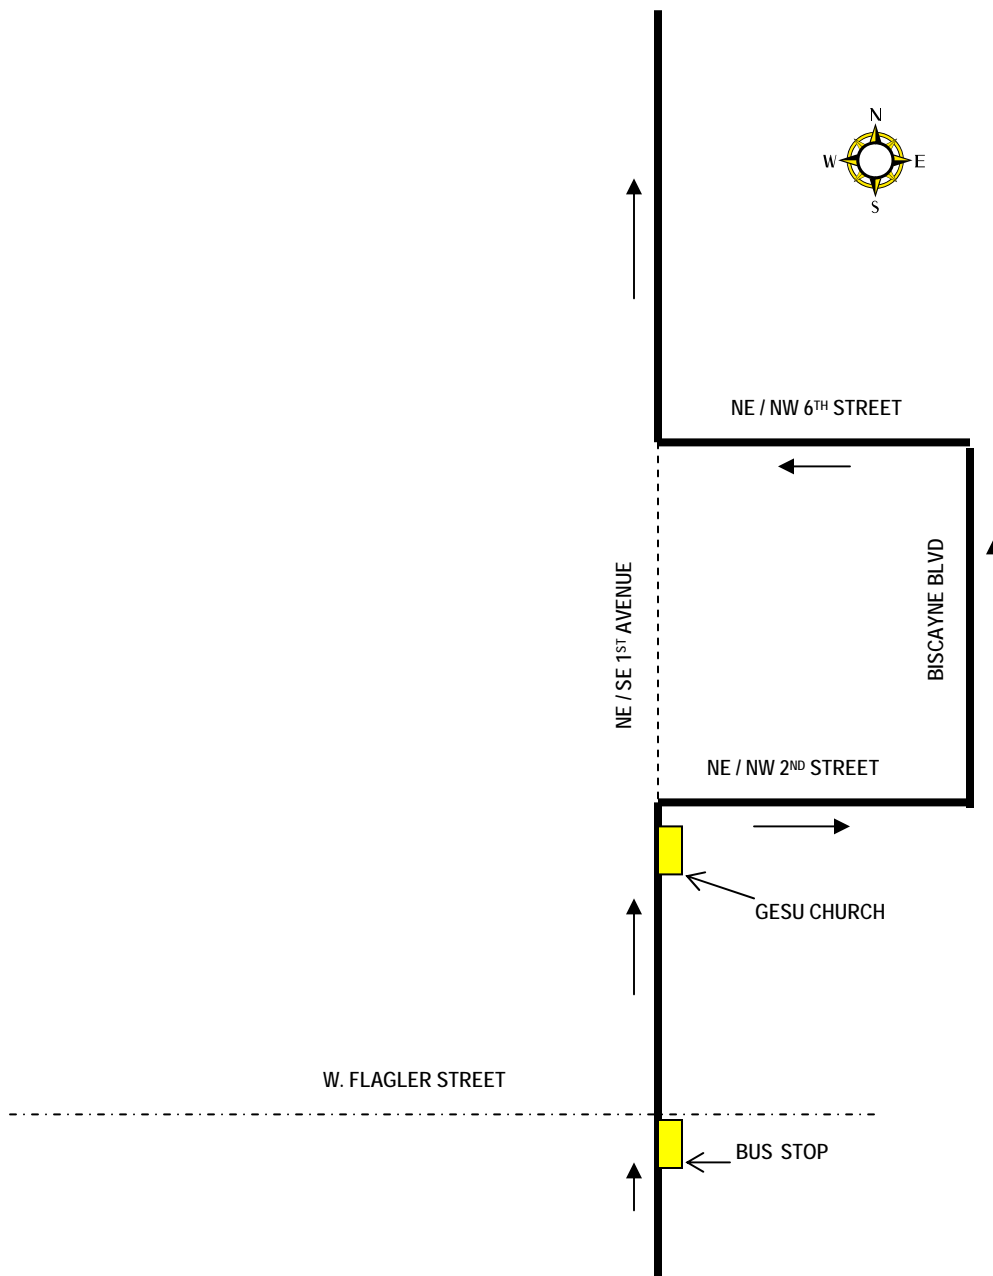

DATE: November 02, 2009.

ROUTE (S) AFFECTED: C & S

LOCATION: NE. 1 AVE. & NE. 2 AVE. BETWEEN NE. 3 ST. & NE. 5 ST.

ALTERNATE ROUTE BEING USED: SEE DIAGRAM BELOW

REASON: 2009 MIAMI BOOK FAIR INTERNATIONAL.

DATE & TIME DETOUR STARTED: FRIDAY, NOVEMBER 06, 2009 9:00 PM

APPROX. DATE & TIME TO END: MONDAY, NOVEMBER 16, 2009 5:00 AM

DIAGRAM

DETOUR RT. 6 [North]

Due to the 2009 Miami Book Fair, N.E. 1st Ave and N.E. 2nd Ave will be closed between N.E. 3rd Street and N.E. 5th Street from 9:00 pm Friday, November 06, 2009 through 5:00 am Monday, November 16, 2009. Affected routes will use the following detour:

NOTE: DETOUR TO BE USED ONLY IF STREETS ARE CLOSED.

DETOUR RT. 51 MAX

Due to the 2009 Miami Book Fair, N.E. 1st Ave and N.E. 2nd Ave will be closed between N.E. 3rd Street and N.E. 5th Street from 9:00 pm Friday, November 06, 2009 through 5:00 am Monday, November 16, 2009.

Affected routes will use the following detour:

NOTE: DETOUR TO BE USED ONLY IF STREETS ARE CLOSED.

DETOUR RT. 120 [Beach Max]

Due to the Miami Book Fair, N.E. 1st Ave and N.E. 2nd Ave will be closed between N.E. 3rd Street and N.E. 5th Street from 9:00 pm Friday, November 06, 2009 through 5:00 am Monday, November 16, 2009. Affected routes will use the following detour: