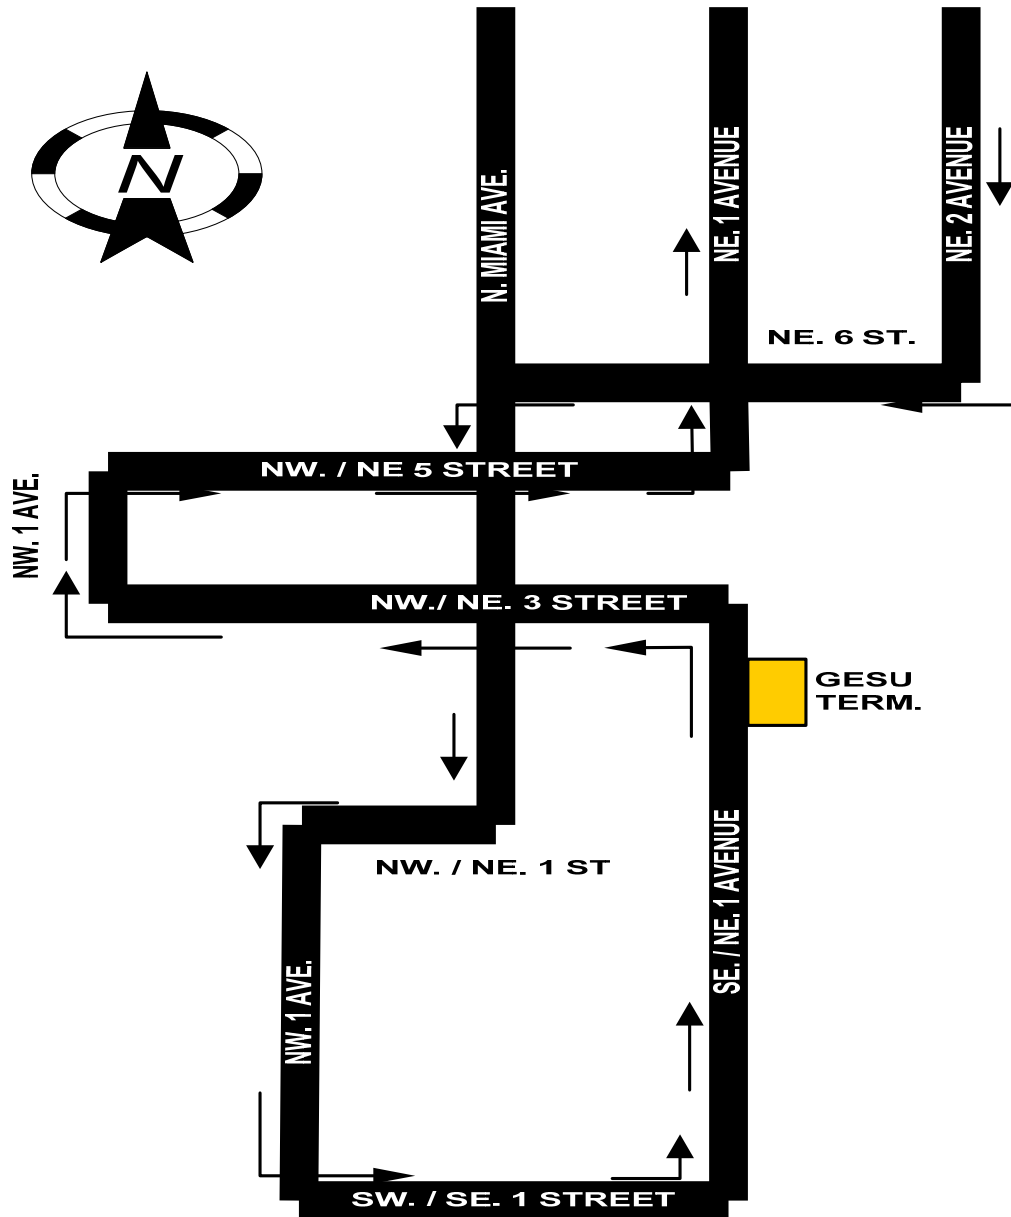

DETOUR RT. 9

Due to the 2009 Miami Book Fair, N.E. 1st Ave and N.E. 2nd Ave will be closed between N.E. 3rd Street and N.E. 5th Street from 9:00 pm Friday, November 06, 2009 through 5:00 am Monday, November 16, 2009. Affected routes will use the following detour: