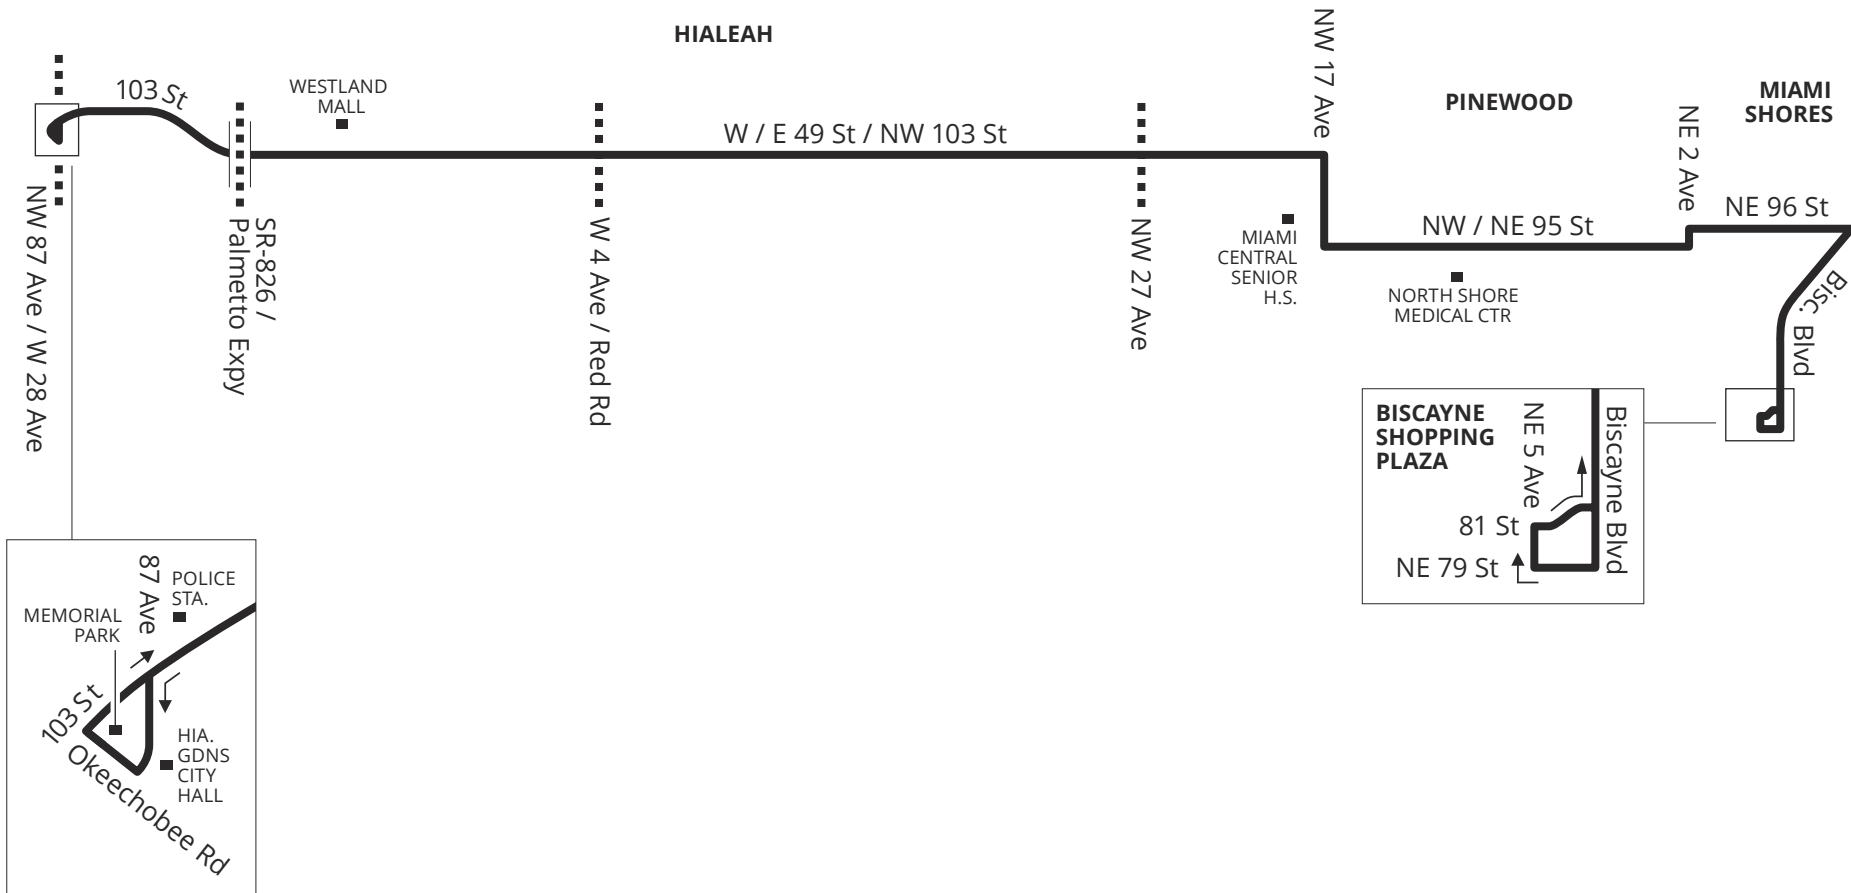

HIALEAH GARDENS – BISCAYNE BLVD VIA 49/103 ST

Weekday and weekend service from Hialeah Gardens (NW 87 Ave/103 St.) to Biscayne Blvd/NE 79 St. via 103 and 95 St. Route serves Westland Mall, Hialeah, Miami Shores.

Weekday			Saturday			Sunday		
FROM	TO	EVERY	FROM	TO	EVERY	FROM	TO	EVERY
05:00	06:00	60 min	05:00	07:00	60 min	05:00	08:00	60 min
06:00	19:00	30 min	07:00	22:00	30 min	08:00	20:00	30 min
19:00	24:00	60 min	22:00	24:00	60 min	20:00	22:00	60 min

MAP NOT TO SCALE