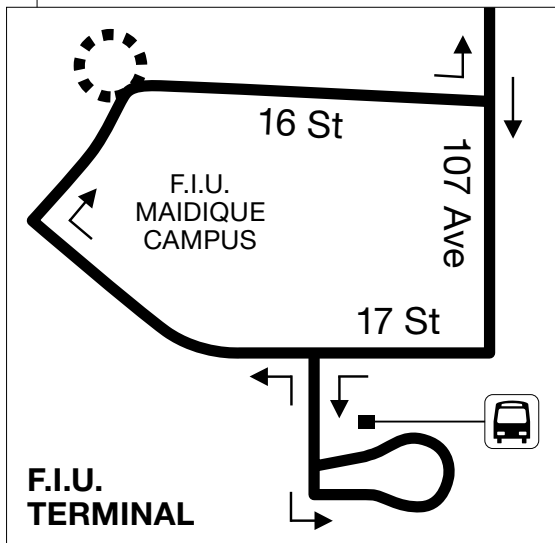

11

short turn

DOWNTOWN

GOVERNMENT CENTER

NW / NE 1 St

W Flagler St

NW / SW 107 Ave

SWEETWATER

79 Ave

SR-826 /
Palmetto Expy

67 Ave

57 Ave

WEST MIAMI

FLAGAMI

24 Ave

W Flagler St

SW 1 St

LITTLE HAVANA

NE / SE 1 Ave

NORTH

06/2016