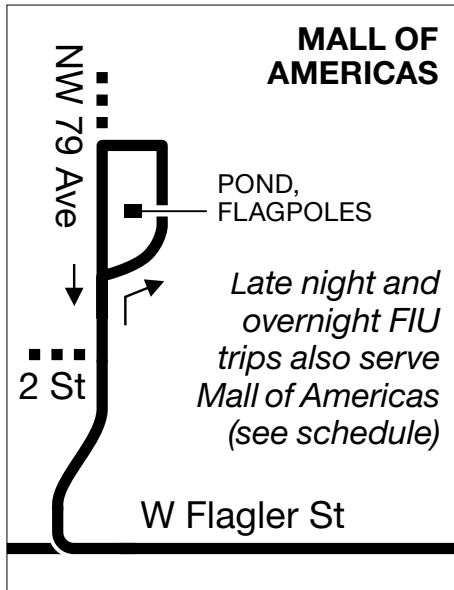

11

short turn

DOWNTOWN

GOVERNMENT CENTER

NW / NE 1 St

W Flagler St

NW / SW 107 Ave

SWEETWATER

79 Ave

SR-826 /
Palmetto Expy

67 Ave

57 Ave

WEST MIAMI

FLAGAMI

24 Ave

W Flagler St

SW 1 St

LITTLE HAVANA

NE / SE 1 Ave

NORTH

06/2016