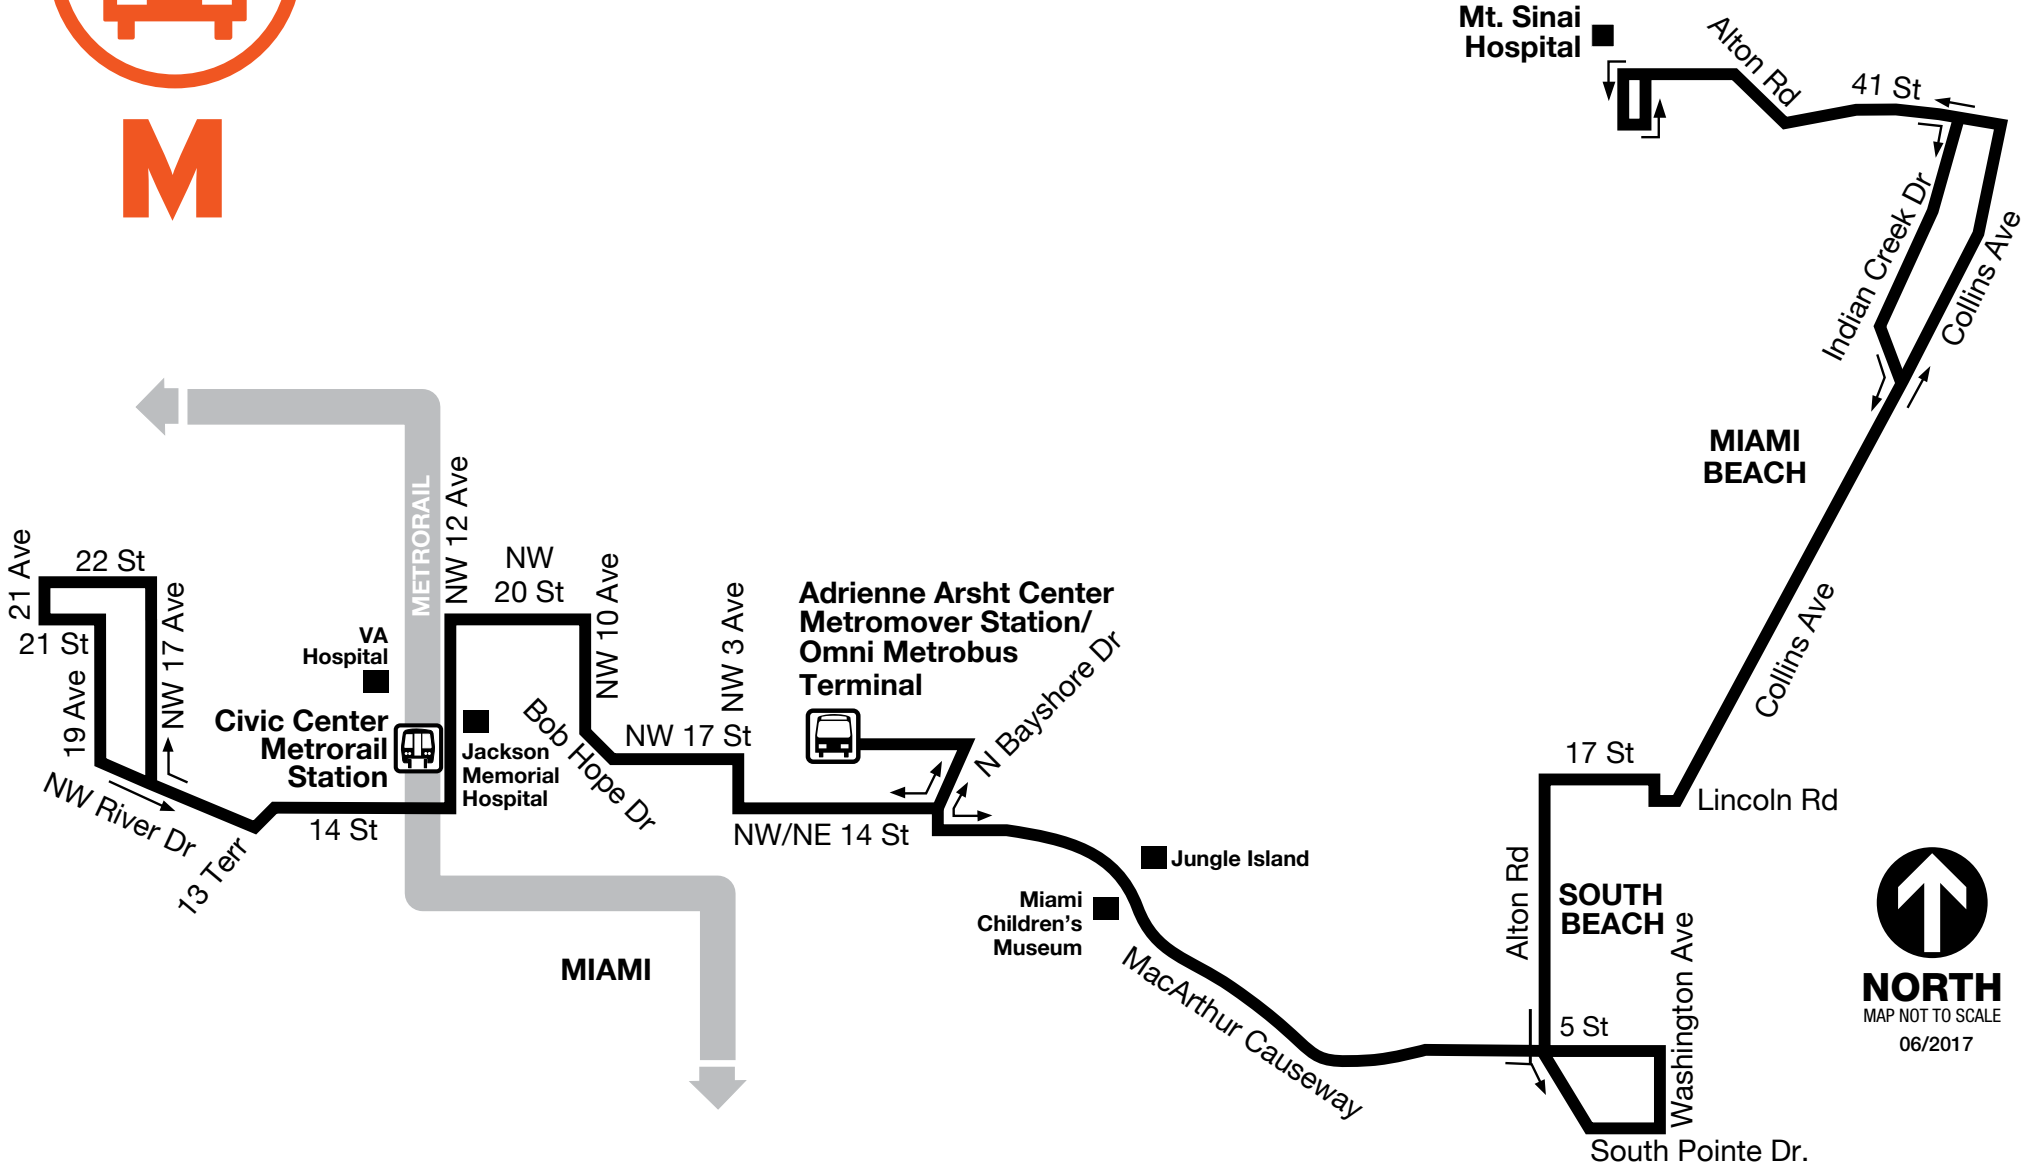

M

NORTH
MAP NOT TO SCALE
06/2017

www.miamidade.gov/transit DEPARTMENT OF TRANSPORTATION AND PUBLIC WORKS

@GoMiamiDade

MDT TRACKER | EASY PAY MIAMI | MDT TRANSIT WATCH

INFORMATION:INFORMACION:ENFOMASYON
311 OR 305.468.5900 (TDD: 305.468.5402)