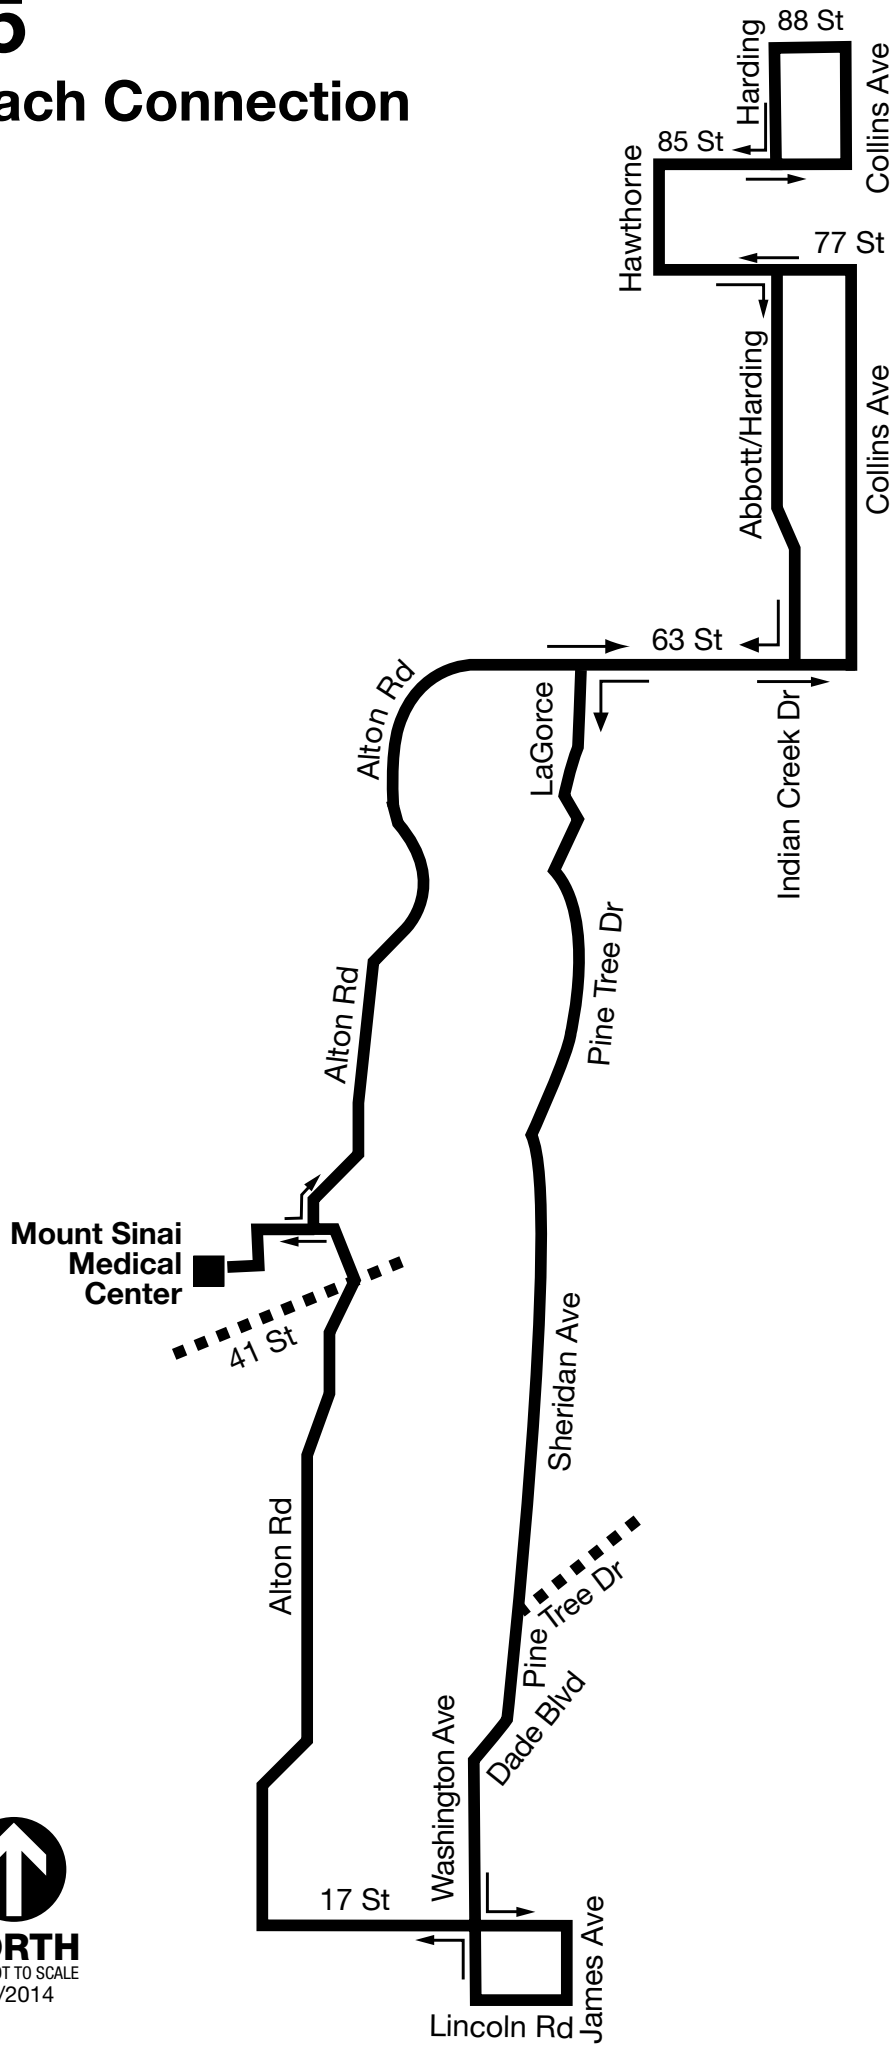

Route 115

Mid-North Beach Connection

Clockwise

NORTH
MAP NOT TO SCALE
11/2014