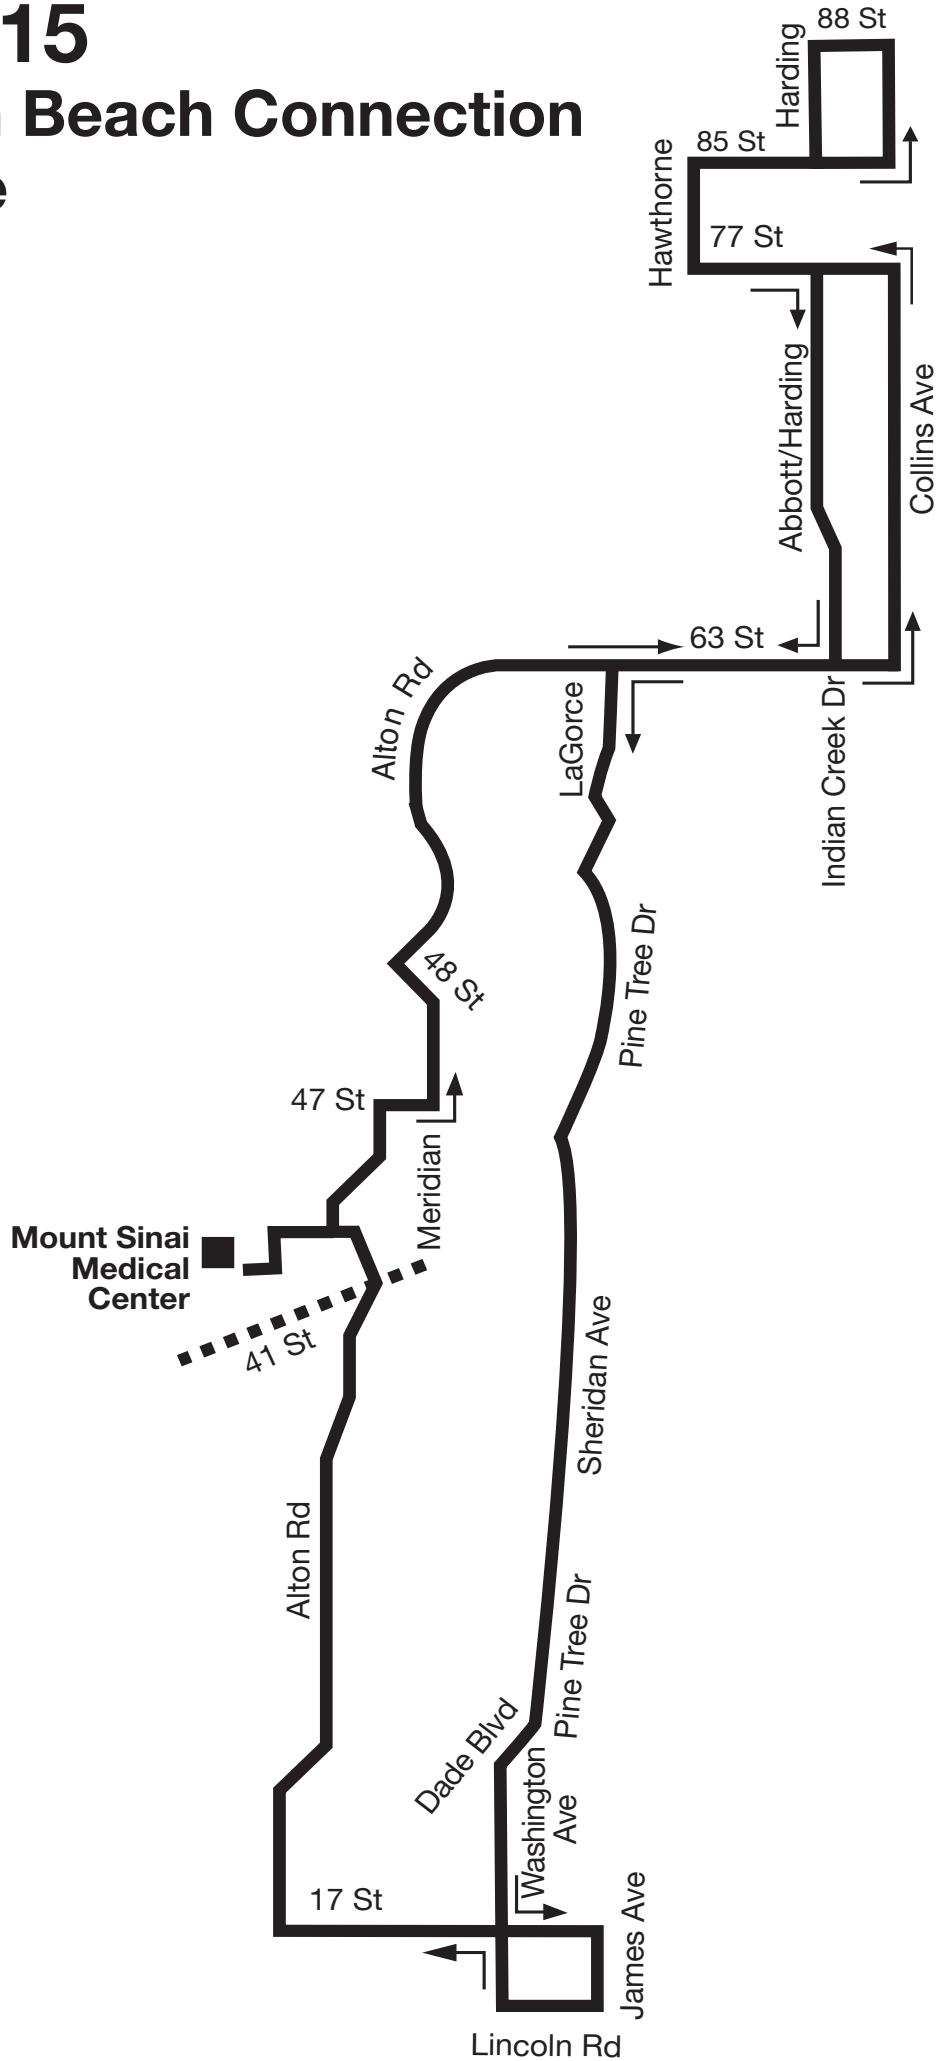

Route 115

Mid-North Beach Connection

Clockwise

NORTH
MAP NOT TO SCALE

06/2010