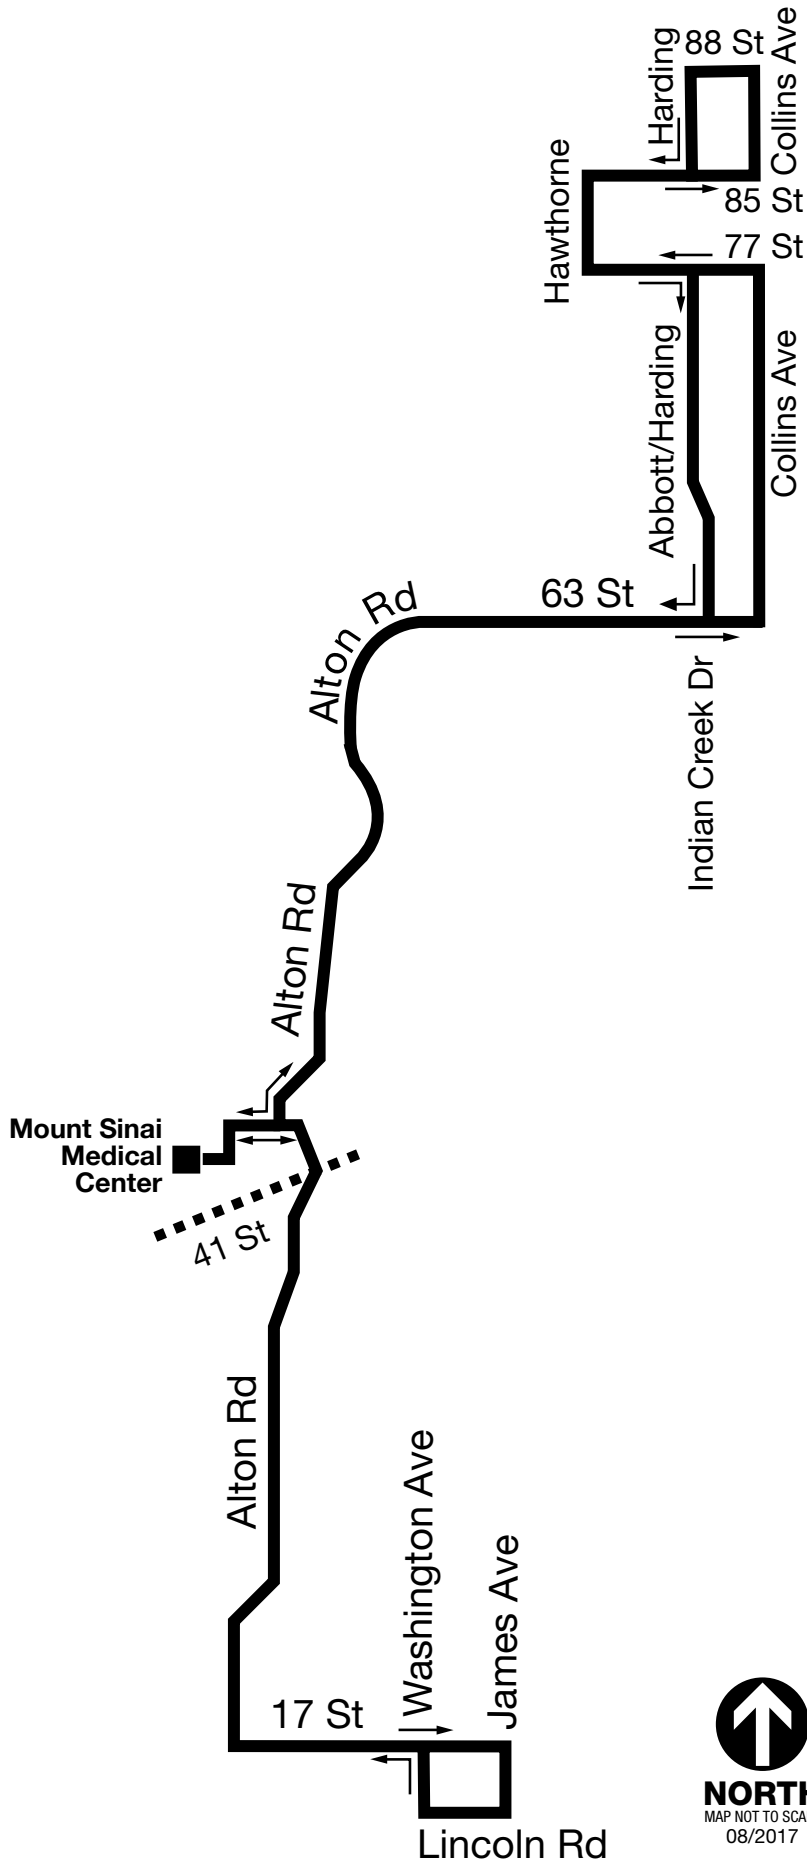

115

MID-NORTH
BEACH CONNECTION

NORTH
MAP NOT TO SCALE
08/2017

www.miamidade.gov/transit DEPARTMENT OF TRANSPORTATION AND PUBLIC WORKS

MDT TRACKER | EASY PAY MIAMI | MDT TRANSIT WATCH

INFORMATION : INFORMACION : ENFOMASYON
311 OR 305.468.5900 (TDD: 305.468.5402)