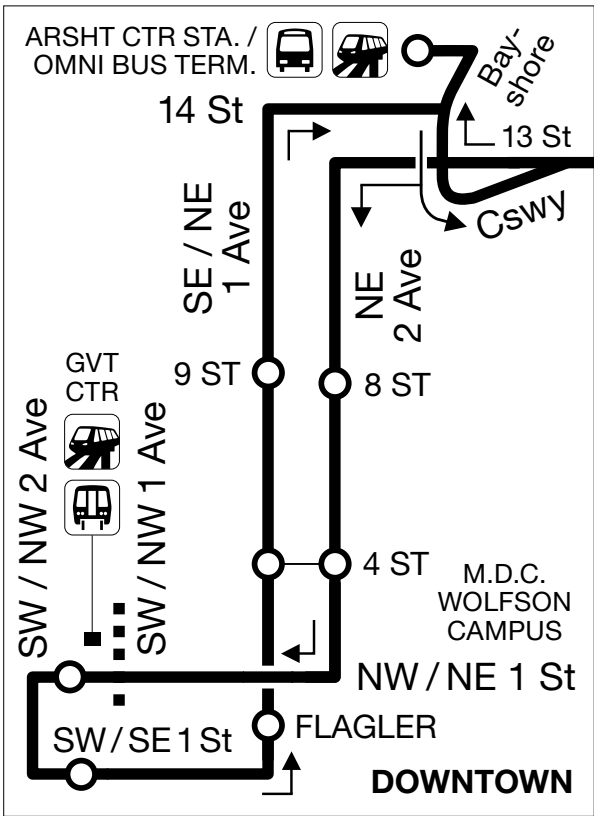

120

BEACH MAX

short turn

LIMITED STOPS
entire route

NORTH
12/2016