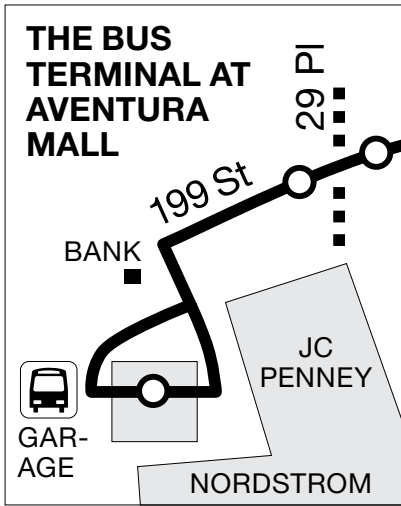

120

BEACH MAX

short turn

LIMITED STOPS