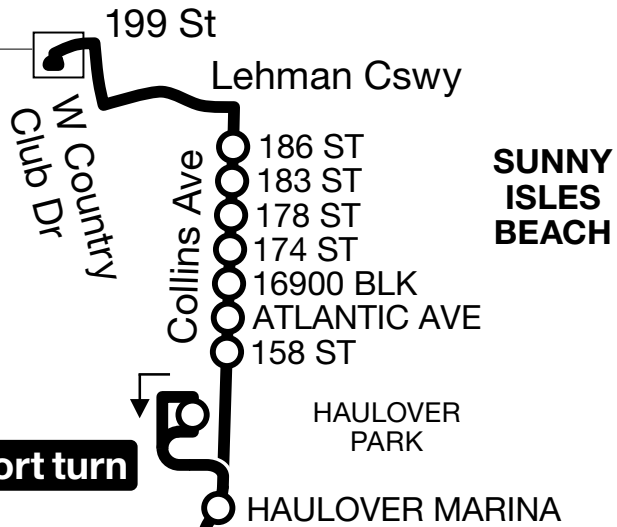

120

BEACH MAX

short turn

LIMITED STOPS