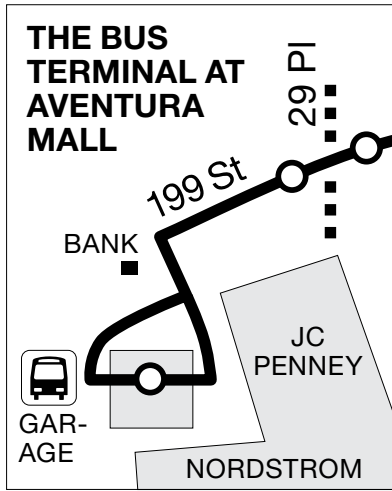

120

BEACH MAX

short turn

LIMITED STOPS
entire route

NORTH
12/2016