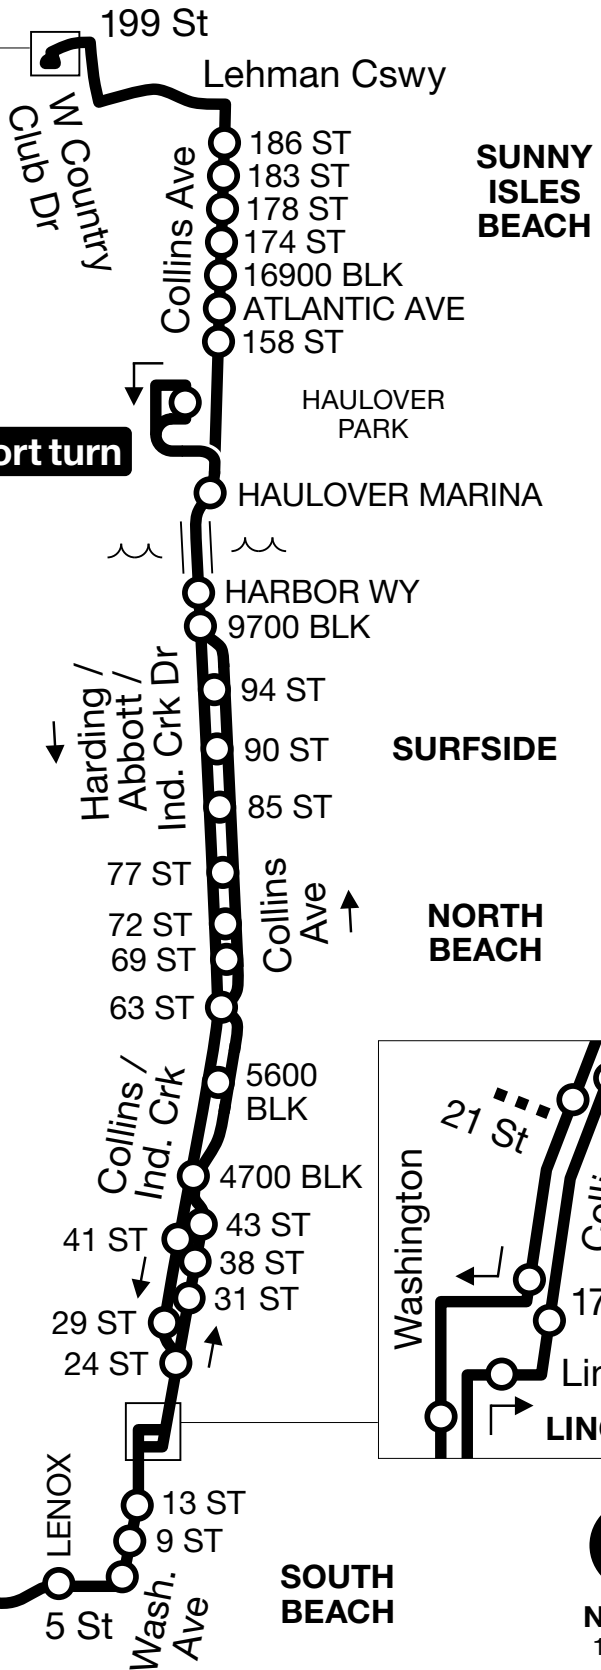

120

BEACH MAX

short turn

LIMITED STOPS
entire route

NORTH
12/2016